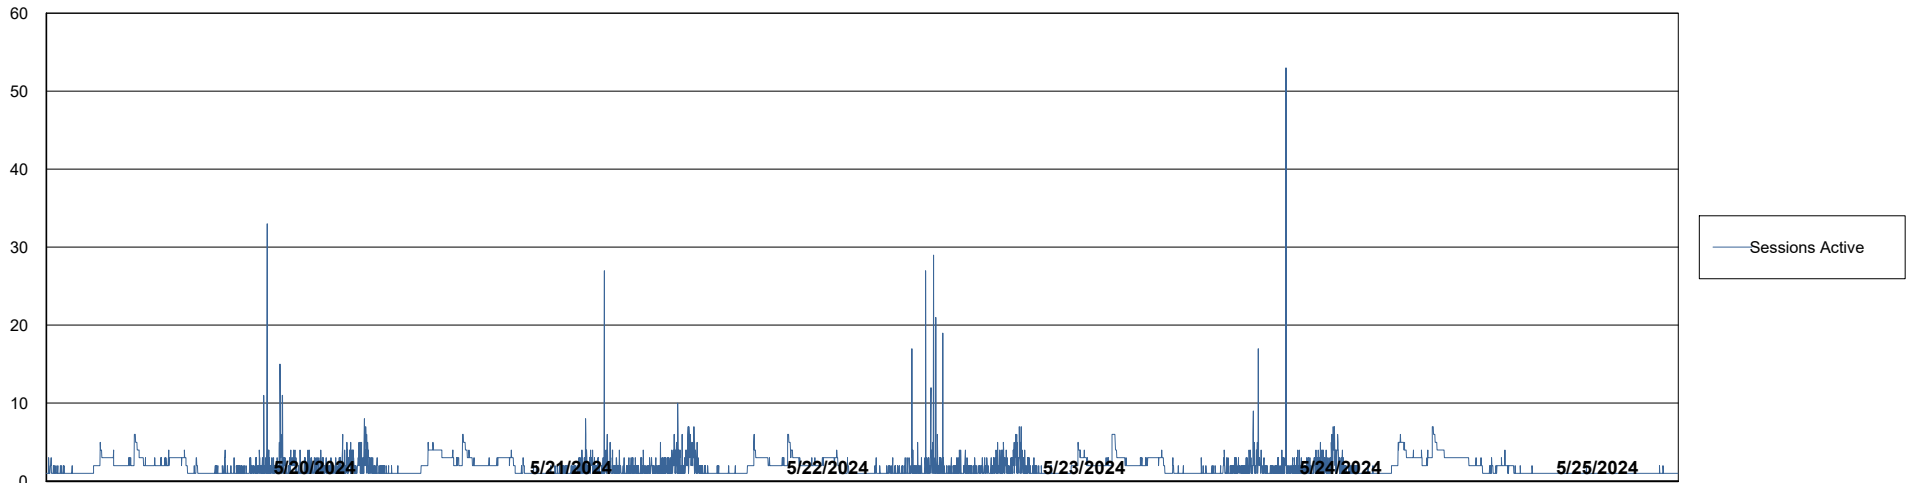

Weekly SLA Customer Report

Customer AUJ_Production
Database ID 185

Database Performance AUJ_BI2_DB

Weekly SLA Customer Report

Customer AUJ_Production
Database ID 185

Database Performance AUJ_DB2_Primary

Weekly SLA Customer Report