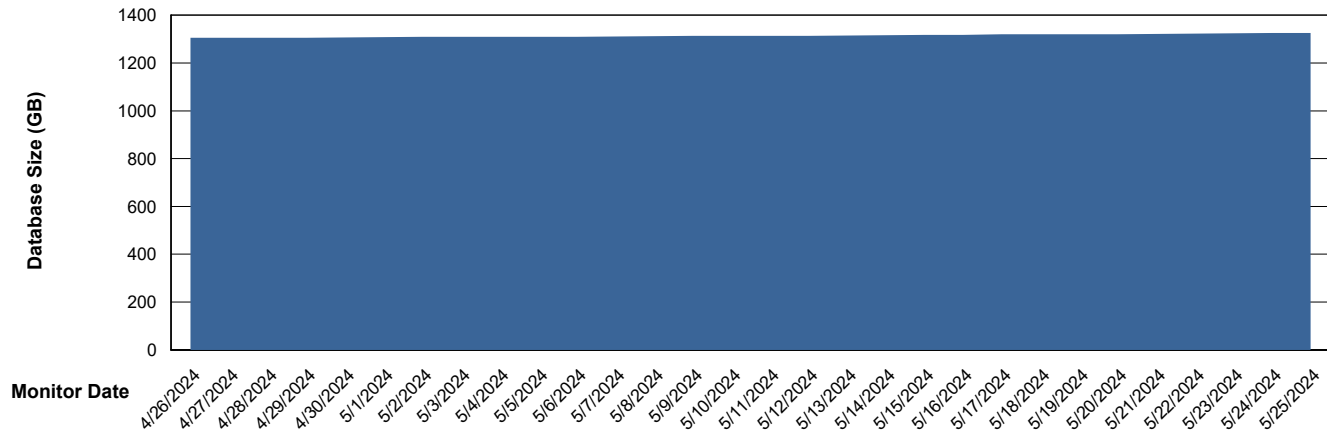

Customer AUJ_Production
Database ID 185

DATABASE SIZE AUJ_BI2_DB

Database growth over last month

DATABASE SIZE AUJ_DB2_Primary

Database growth over last month

Weekly SLA Customer Report

Customer AUJ_Production
Database ID 185