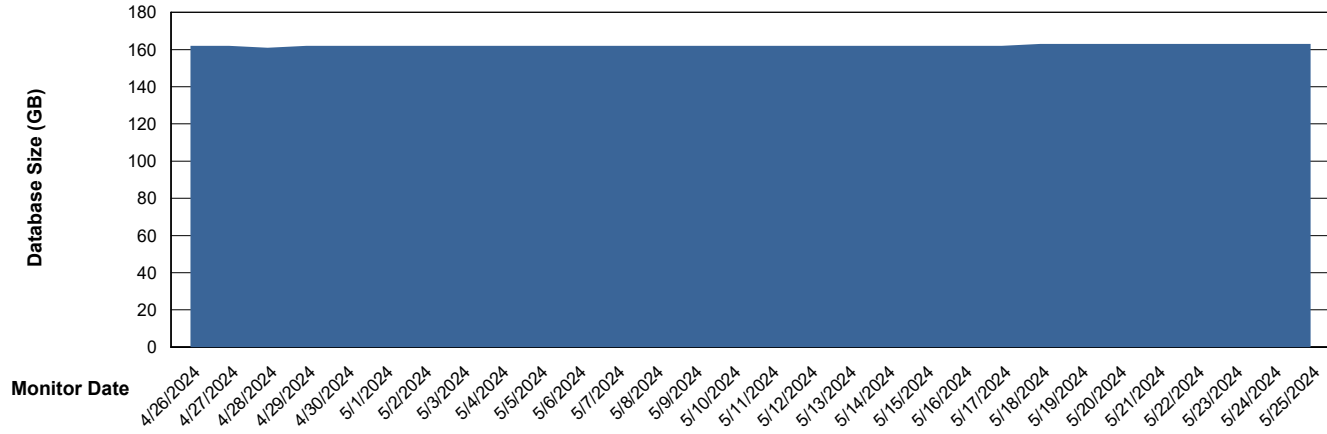

Weekly SLA Customer Report

Customer AUJ_Production
Database ID 185

Database Performance AUJ_BI2_DB

Weekly SLA Customer Report

Customer AUJ_Production
Database ID 185

Database Performance AUJ_DB2_Primary

Weekly SLA Customer Report

Customer AUJ_Production
Database ID 185

DATABASE SIZE AUJ_BI2_DB

Database growth over last month

DATABASE SIZE AUJ_DB2_Primary

Database growth over last month

Weekly SLA Customer Report

Customer AUJ_Production
Database ID 185