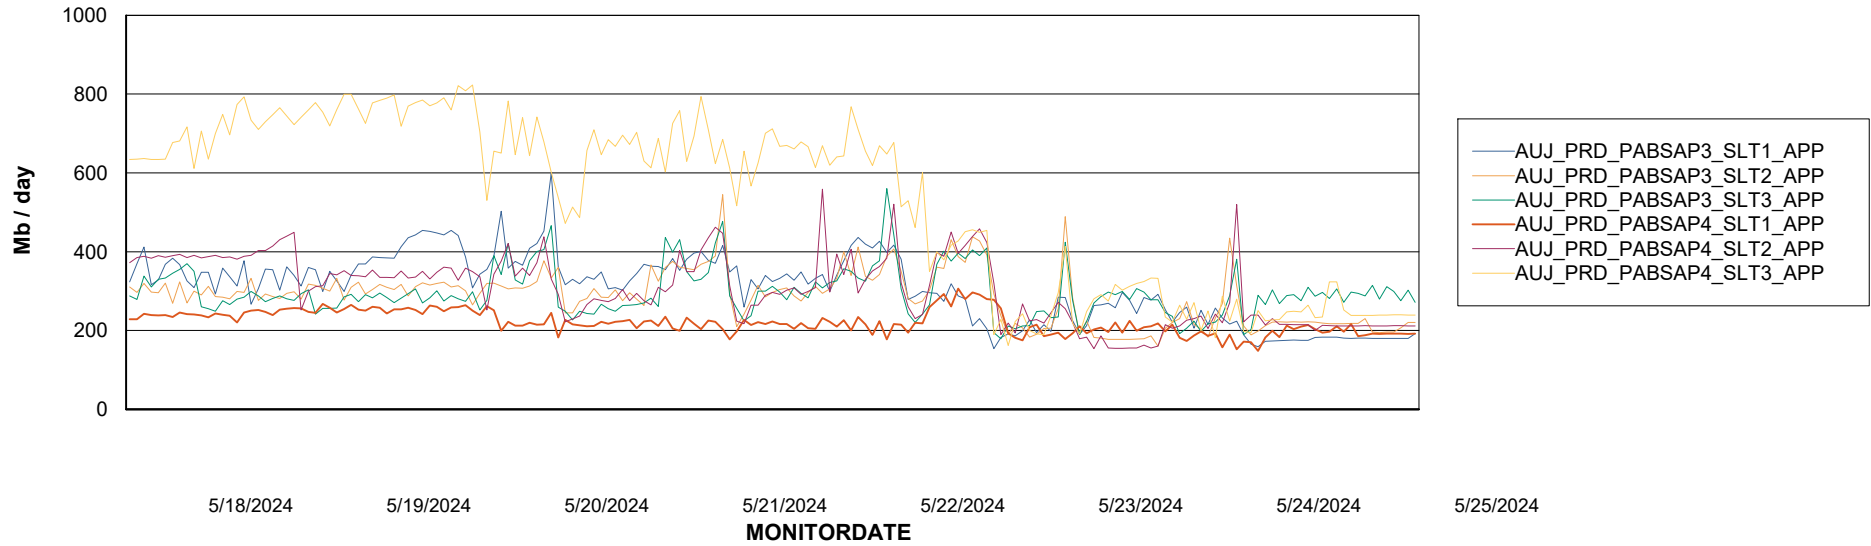

ABSSolute Application Server Services

Avg memory used per ABS Server Service