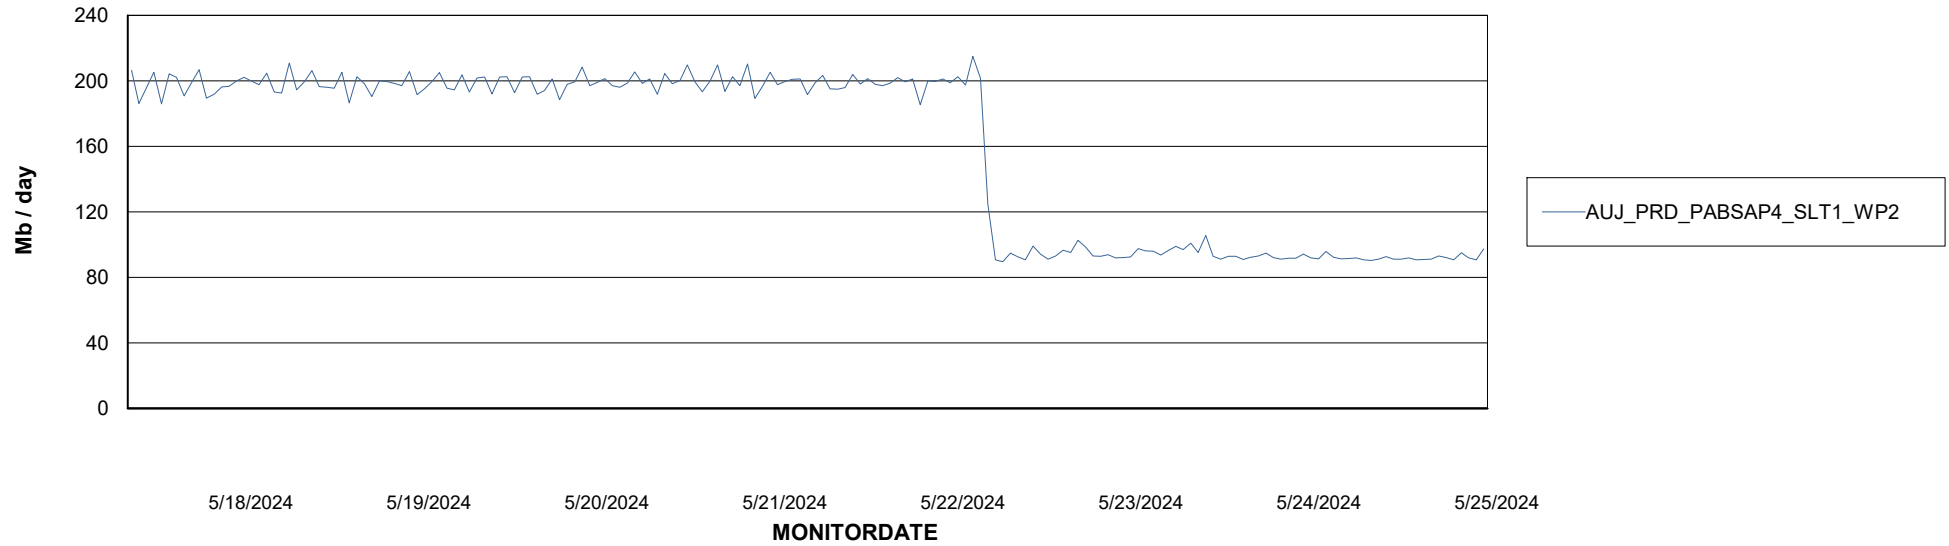

ABSSolute Application ReportServer Services

Avg memory used per ReportServer Service

Weekly SLA Customer Report

Customer AUJ_Production
Database ID 185

ABSSolute Web Component Services

Avg memory used per ABS Web component