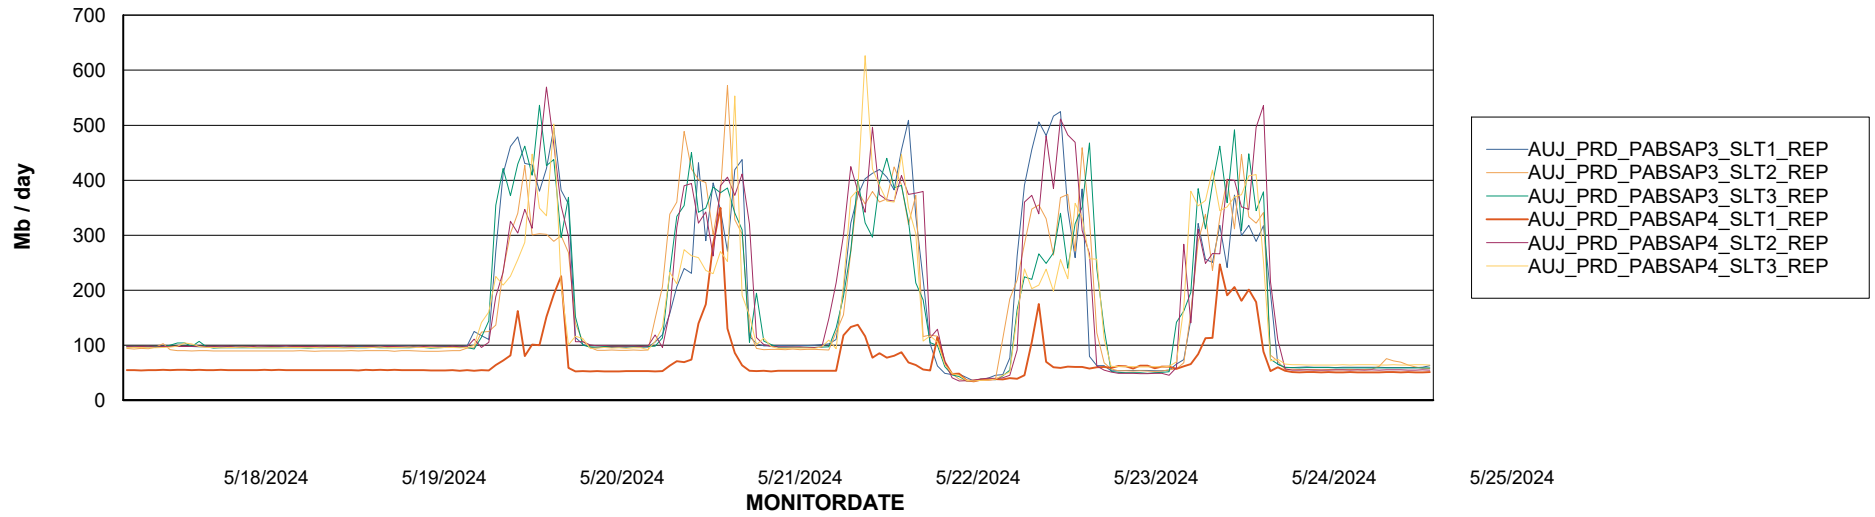

ABSSolute Application ReportServer Services

Avg memory used per ReportServer Service