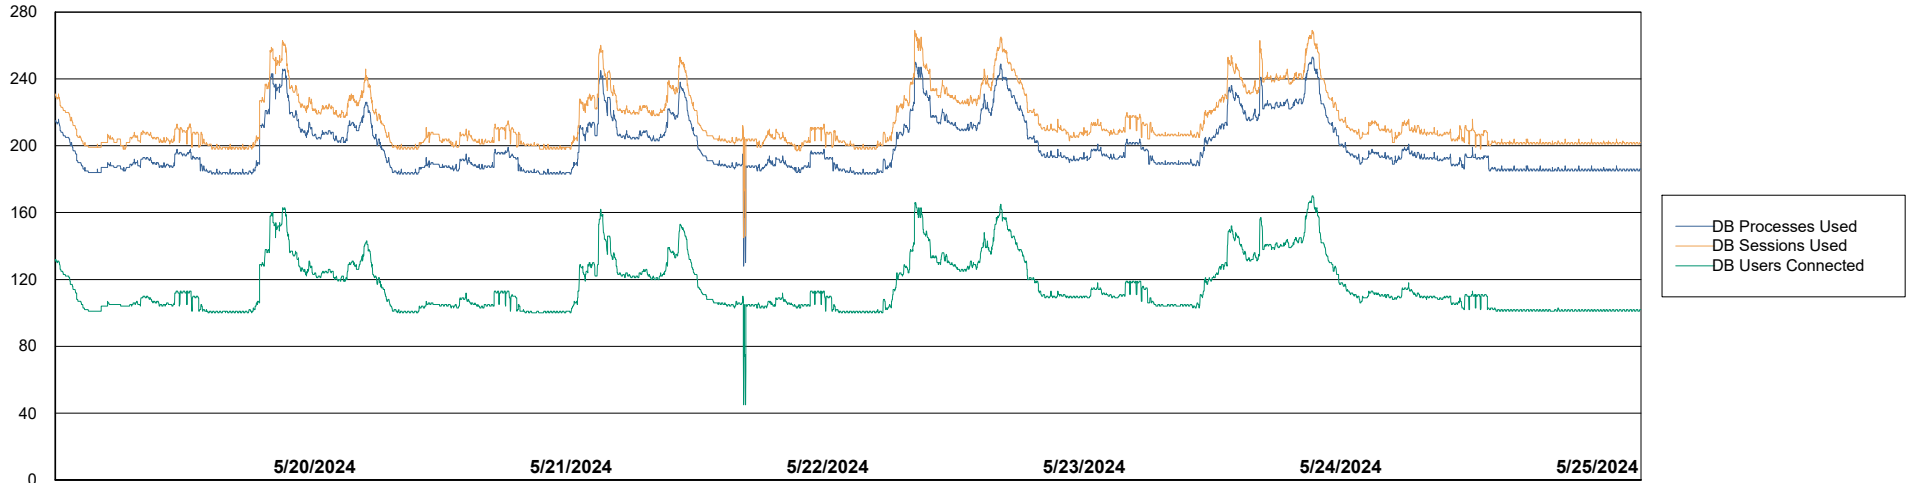

Weekly SLA Customer Report

Customer AUJ_Production
Database ID 185

Database Performance AUJ_BI2_DB

Weekly SLA Customer Report

Customer AUJ_Production
Database ID 185

Database Performance AUJ_DB2_Primary

Weekly SLA Customer Report