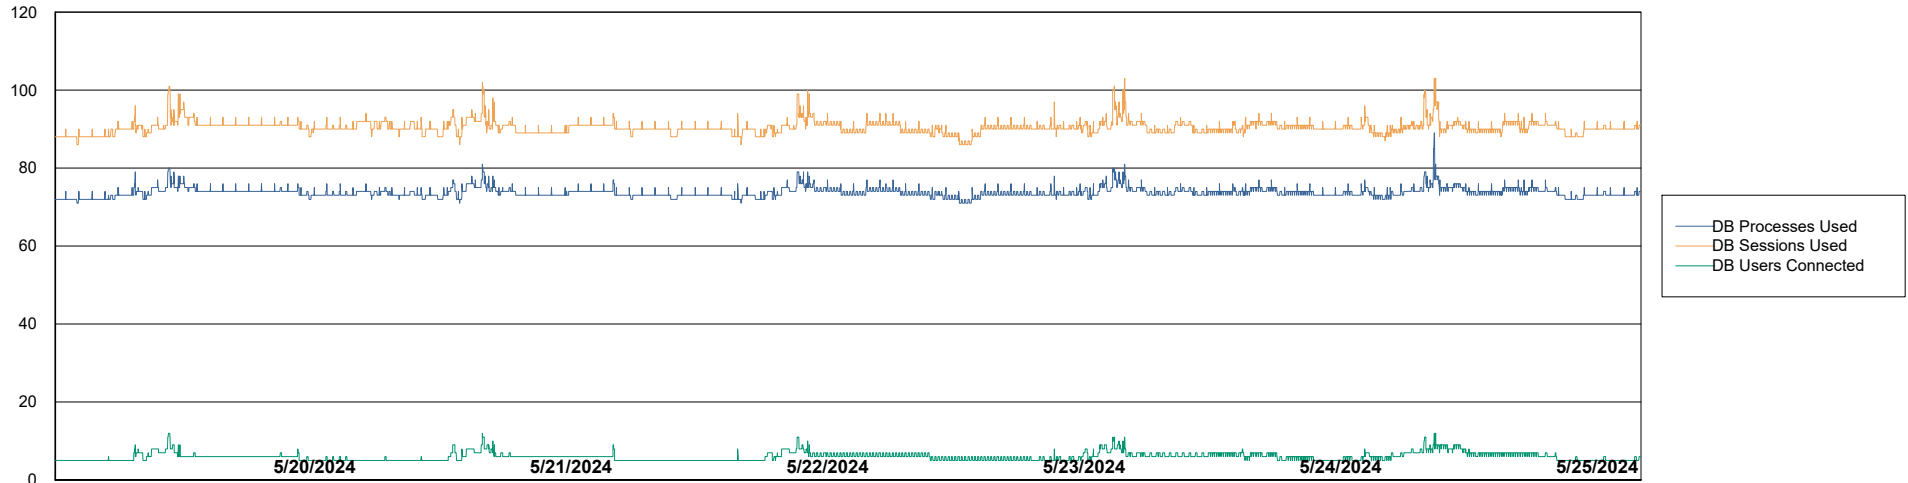

Weekly SLA Customer Report

Customer AUJ_Production
 Database ID 185

Harddisk Usage AUJ_PRD_PABSWEB1

	Free disk space on / (%)	Total disk space on / (Gb)	Used disk space on / (Gb)	Free disk space on /abs (%)	Total disk space on /abs (Gb)	Used disk space on /abs (Gb)
5/25/2024	78	40	9	99	60	1
5/24/2024	78	40	9	99	60	1
5/23/2024	78	40	9	99	60	1
5/22/2024	78	40	9	99	60	1
5/21/2024	78	40	9	99	60	1
5/20/2024	78	40	9	99	60	1
5/19/2024	78	40	9	99	60	1

Weekly SLA Customer Report

Customer AUJ_Production
Database ID 185

Database Performance AUJ_BI2_DB

Weekly SLA Customer Report

Customer AUJ_Production
Database ID 185

Database Performance AUJ_DB2_Primary

Weekly SLA Customer Report