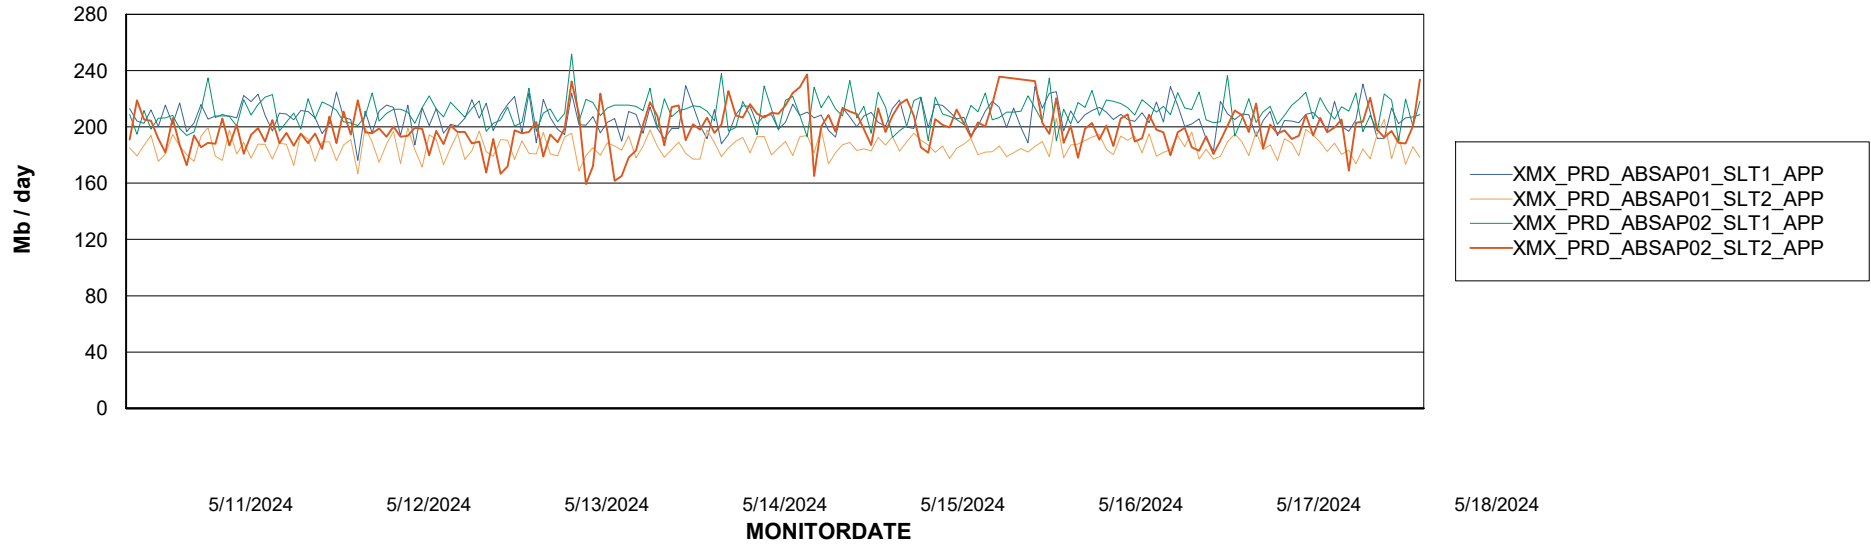

ABSSolute Application Server Services

Avg memory used per ABS Server Service