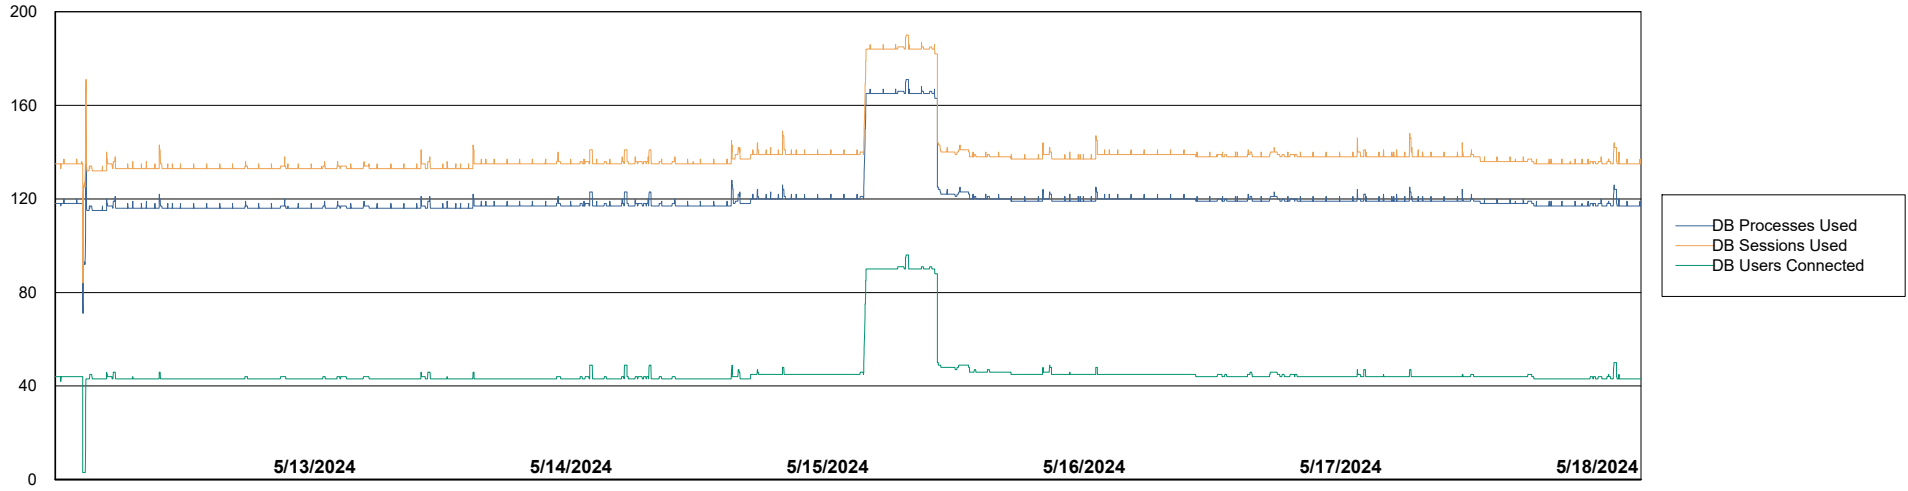

Harddisk Usage XMX_PROD_ABSWEB02

	Free disk space on / (%)	Total disk space on / (Gb)	Used disk space on / (Gb)	Free disk space on /abs (%)	Total disk space on /abs (Gb)	Used disk space on /abs (Gb)
5/18/2024	95	150	7	83	50	8
5/17/2024	95	150	7	83	50	8
5/16/2024	95	150	7	83	50	8
5/15/2024	95	150	7	83	50	8
5/14/2024	95	150	7	83	50	8
5/13/2024	95	150	7	83	50	9
5/12/2024	95	150	7	83	50	9

Weekly SLA Customer Report

Customer XMX Production (24/7)
Database ID 146

Database Performance XMX_PROD_ABSDB01_PRDB_ABS1

Weekly SLA Customer Report

Customer XMX Production (24/7)
Database ID 146

Database Performance XMX_PROD_ABSDB02_SBDB_HSBABS1