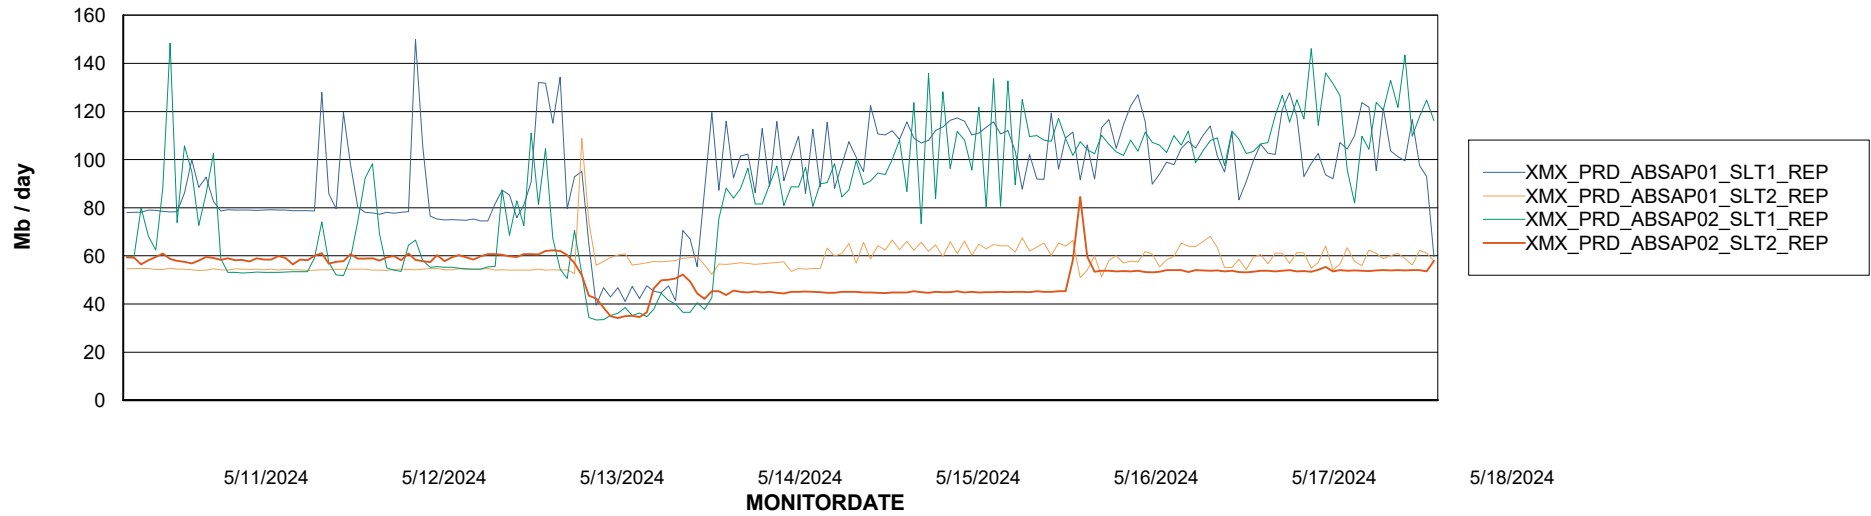

ABSSolute Application ReportServer Services

Avg memory used per ReportServer Service