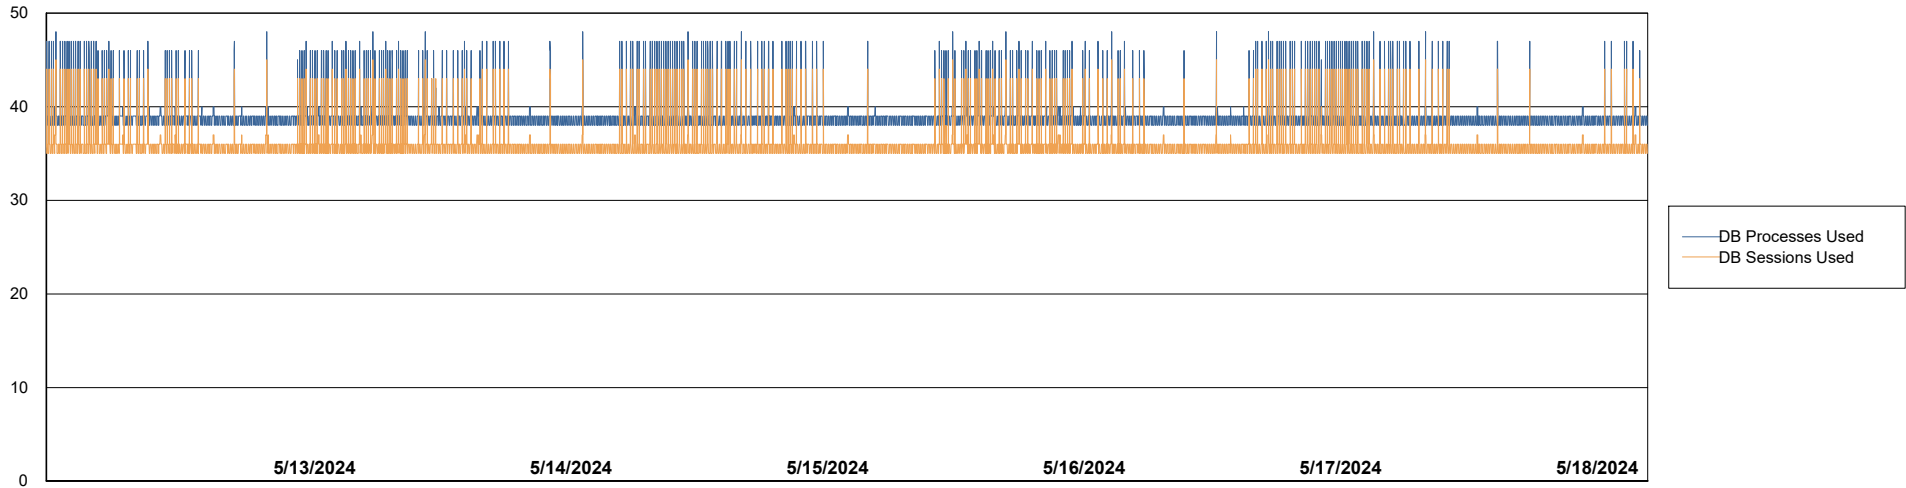

Database Performance VOS_PRD_ABSORA2-2022_HSBABS1

DB Processes Max 1,000