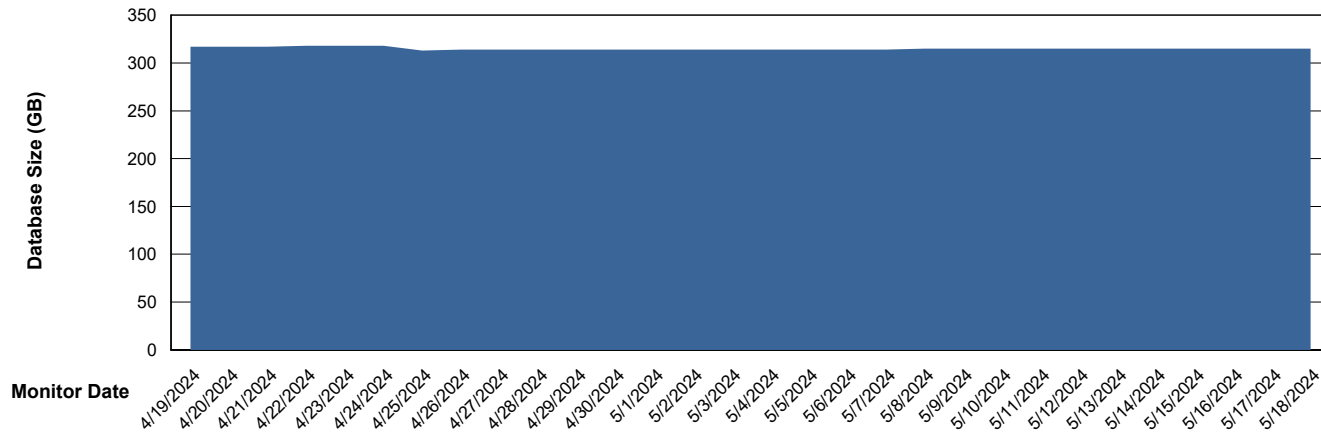

DATABASE SIZE VOS_PRD_ABSORA1-2022_ABS1

Database growth over last month