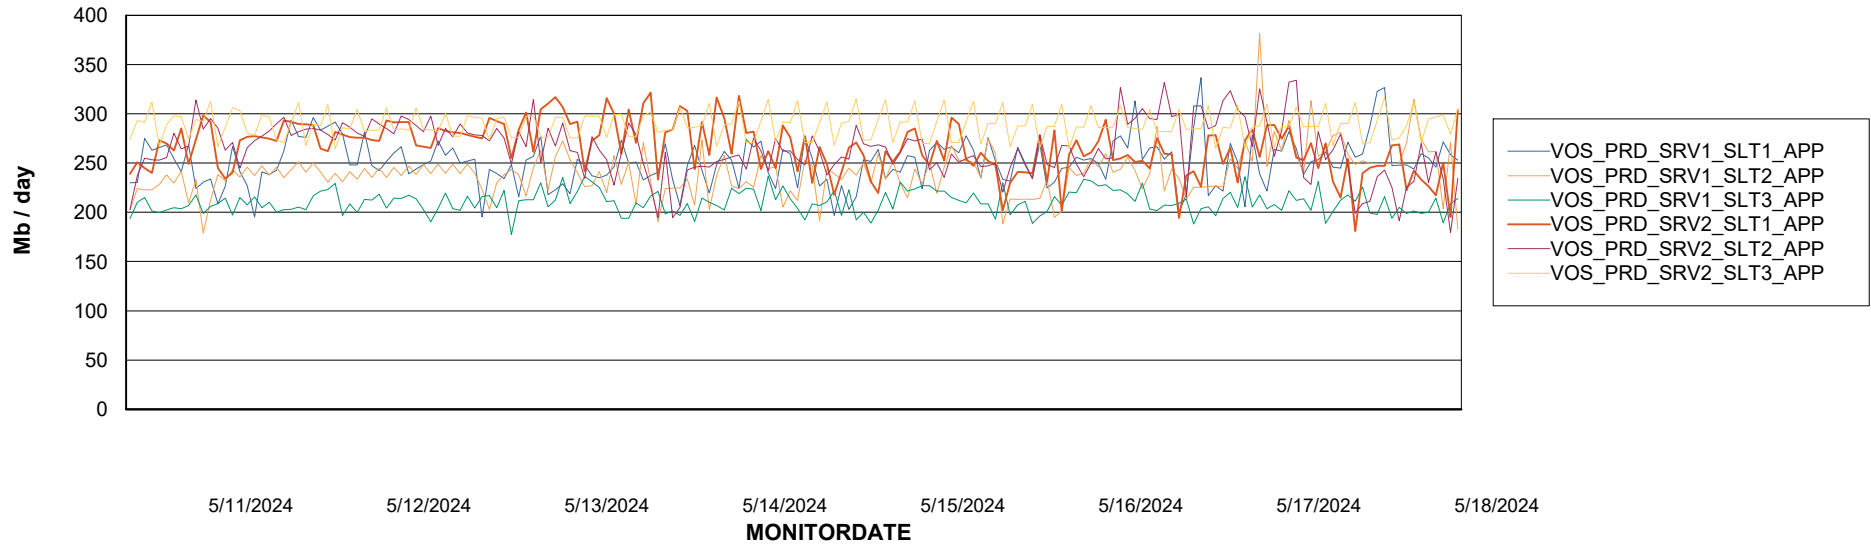

ABSSolute Application Server Services

Avg memory used per ABS Server Service