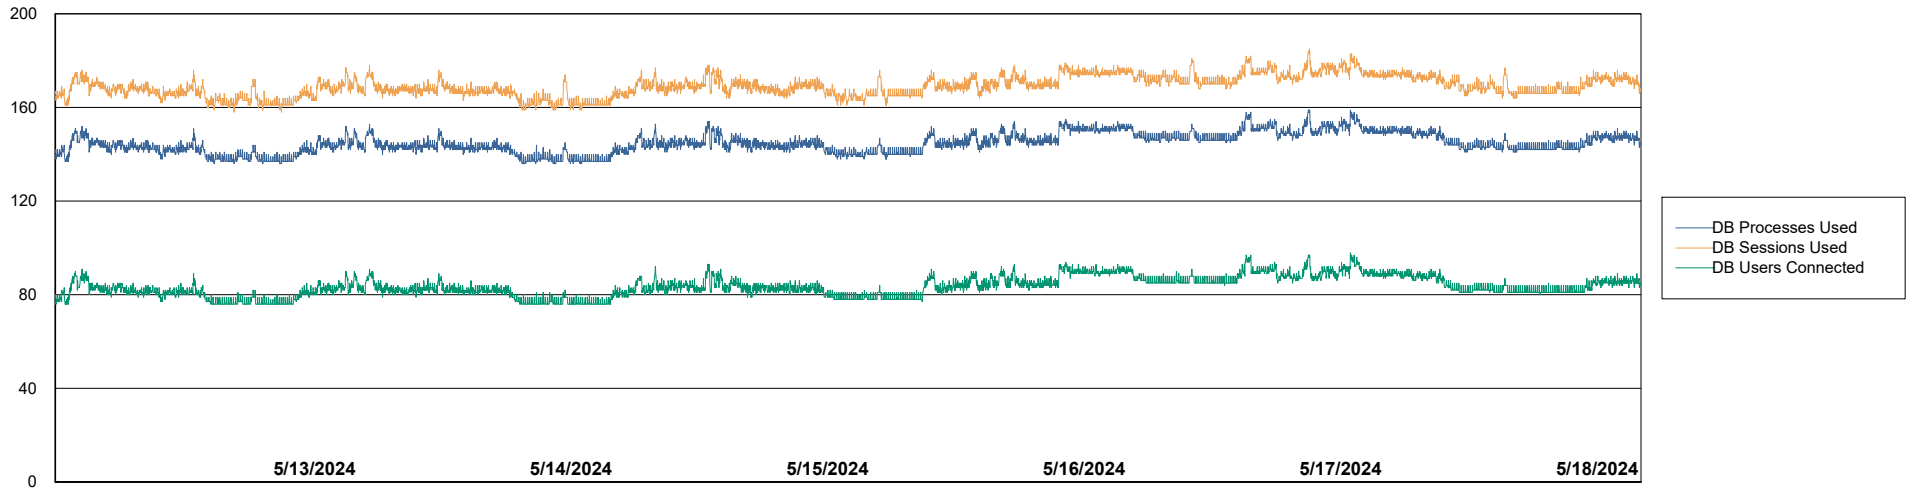

Weekly SLA Customer Report

Customer VOS_Production
Database ID 143

Database Performance VOS_PRD_ABSBI-2018_ABS1

Weekly SLA Customer Report

Customer VOS_Production
Database ID 143

Database Performance VOS_PRD_ABSORA1-2022_ABS1