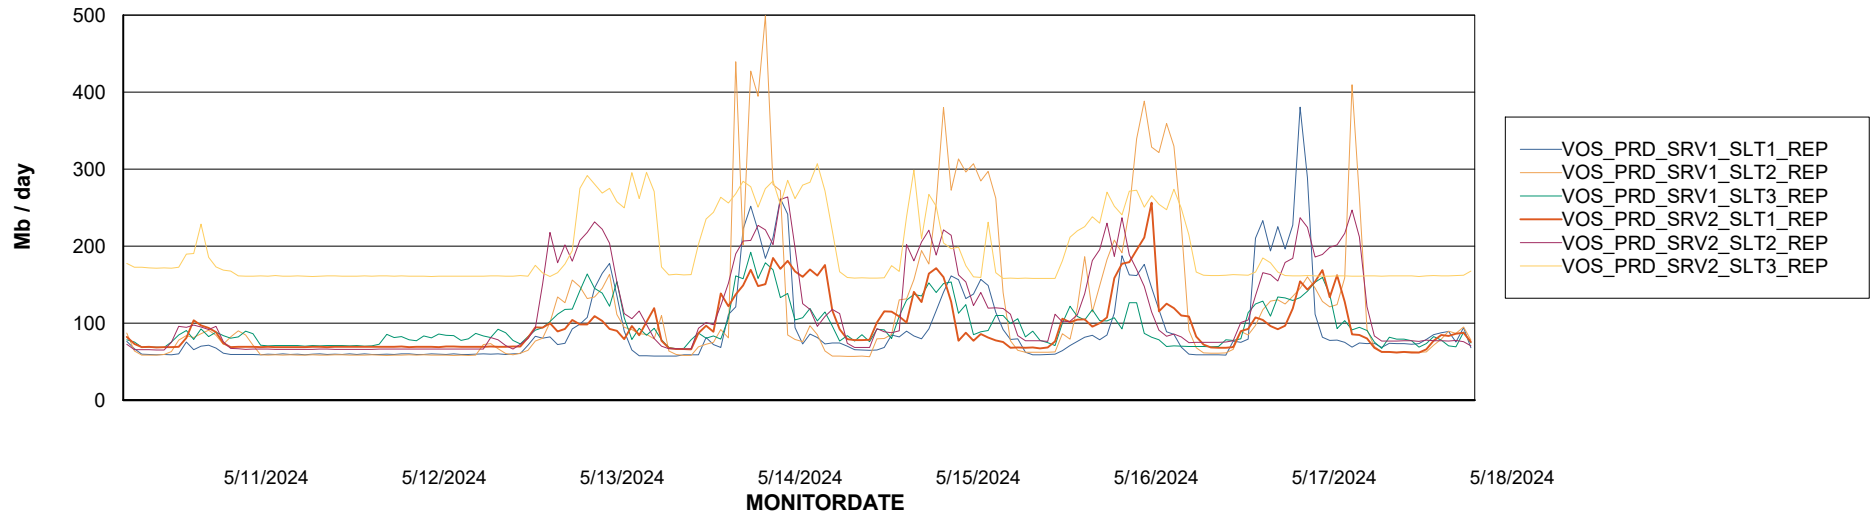

Avg memory used per ABS Server Service

Avg users per day per ABS server

Weekly SLA Customer Report

Customer VOS_Production
Database ID 143

ABSSolute Application ReportServer Services

Avg memory used per ReportServer Service