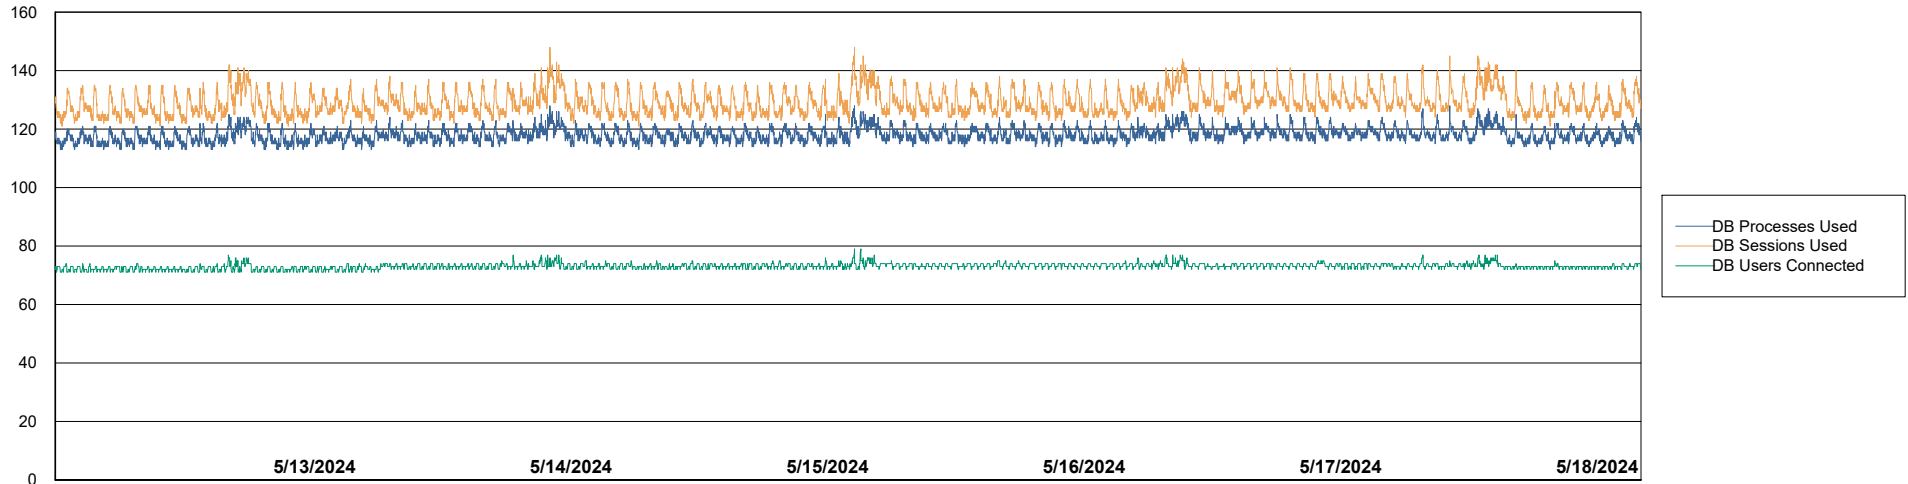

Database Performance VOS_PRD_ABSBI-2018_ABS1