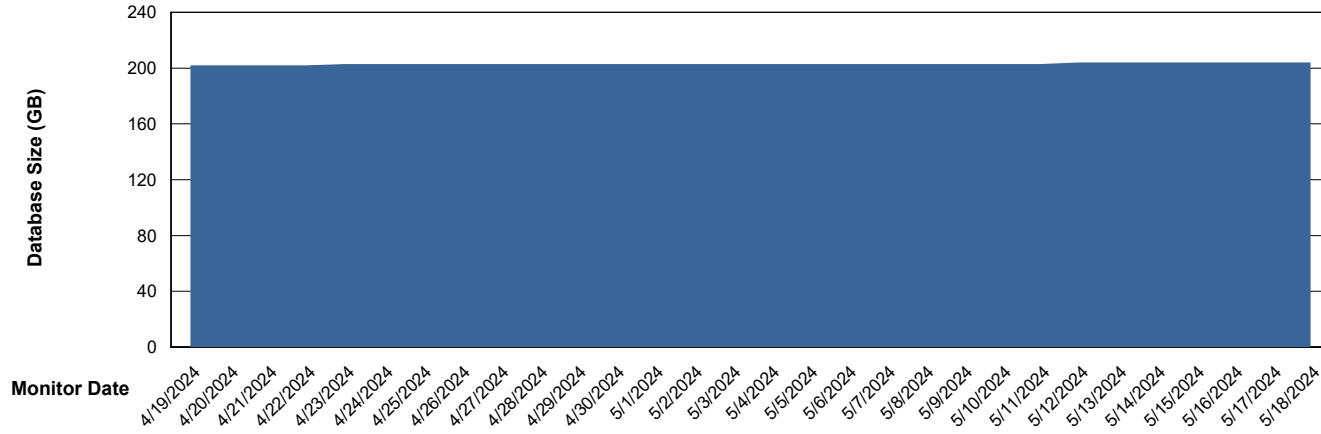

DATABASE SIZE VOS_PRD_ABSBI-2018_ABS1

Database growth over last month