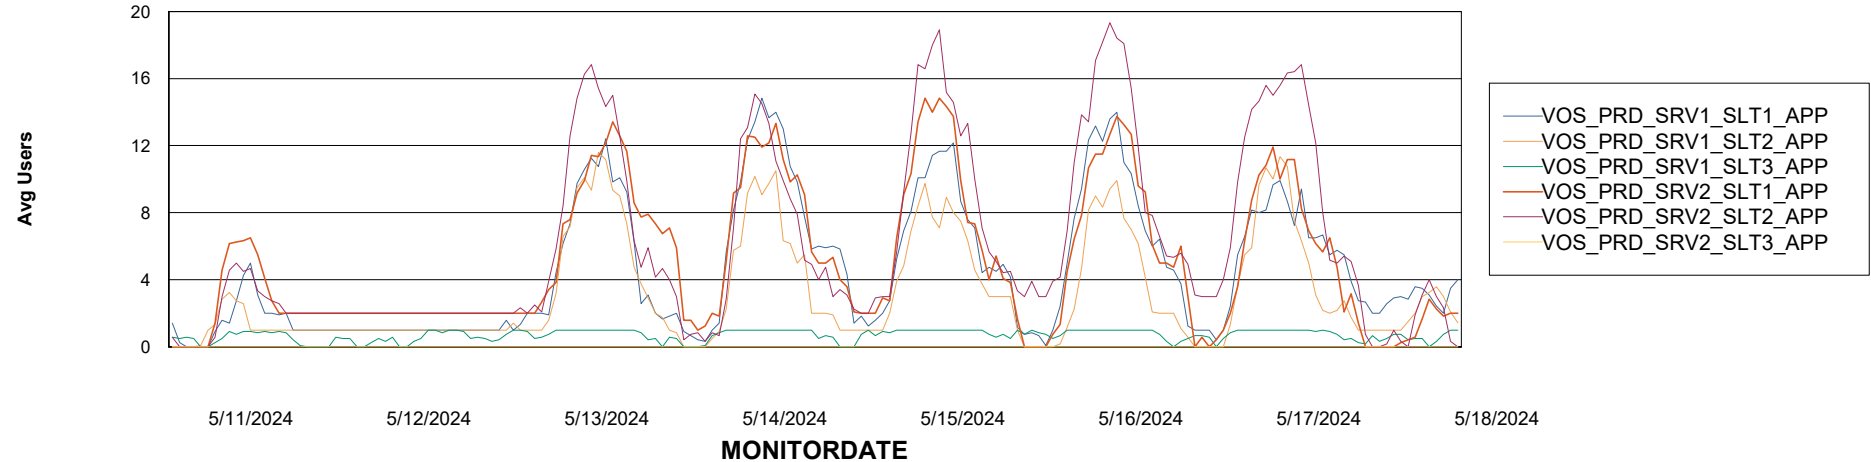

Avg users per day per ABS server