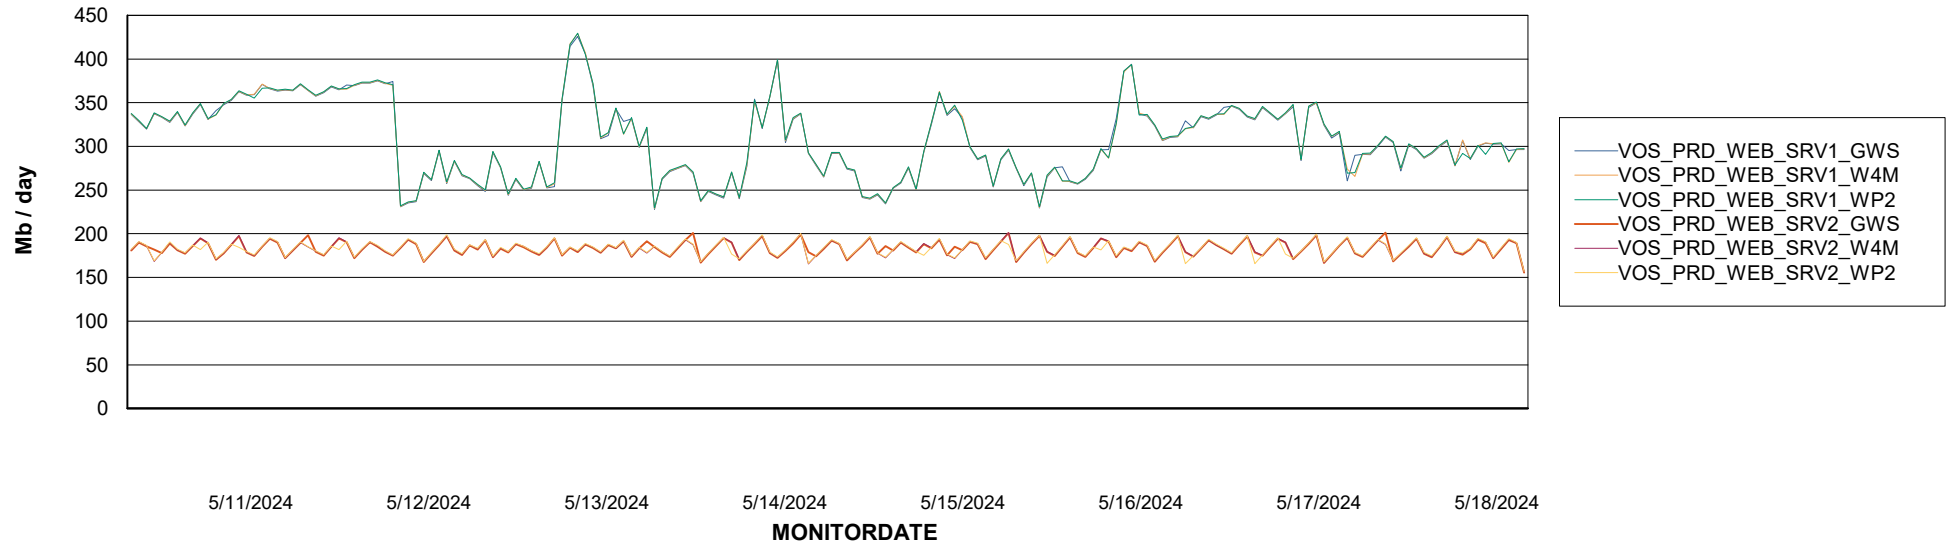

ABSSolute Web Component Services

Avg memory used per ABS Web component