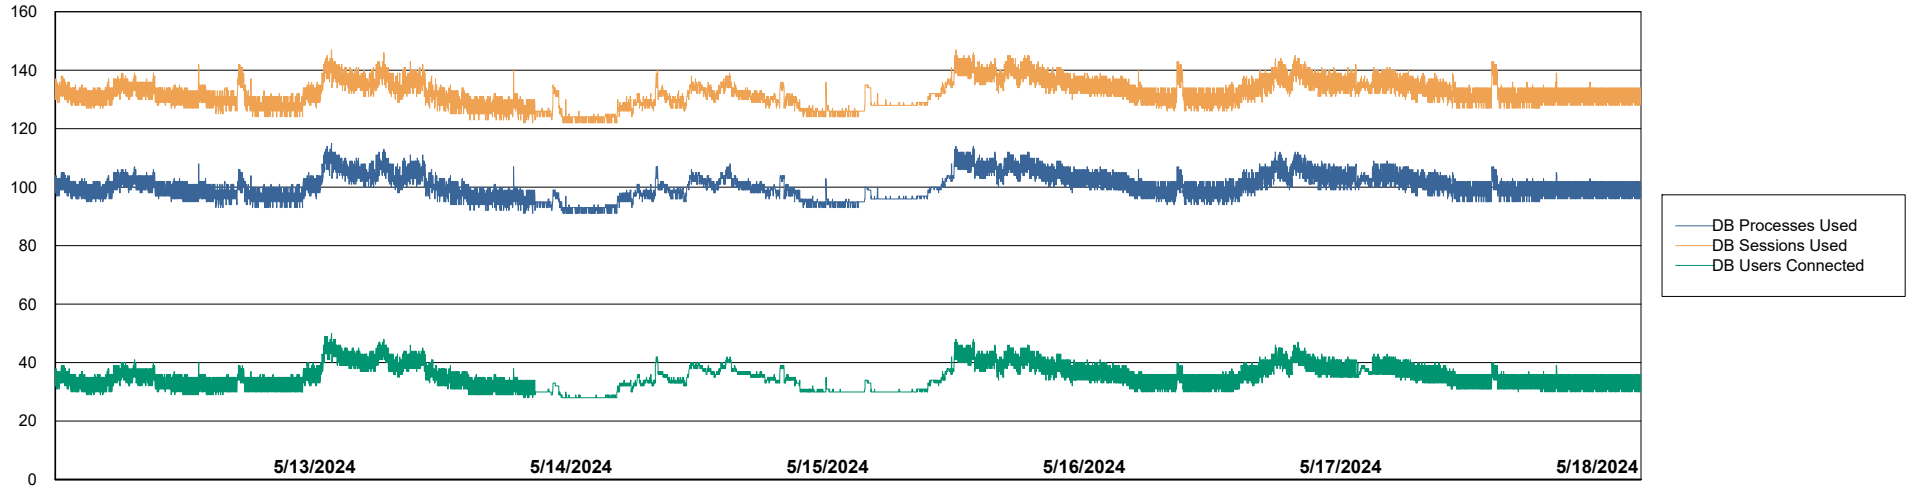

Database Performance VENDB_Production_ABS1