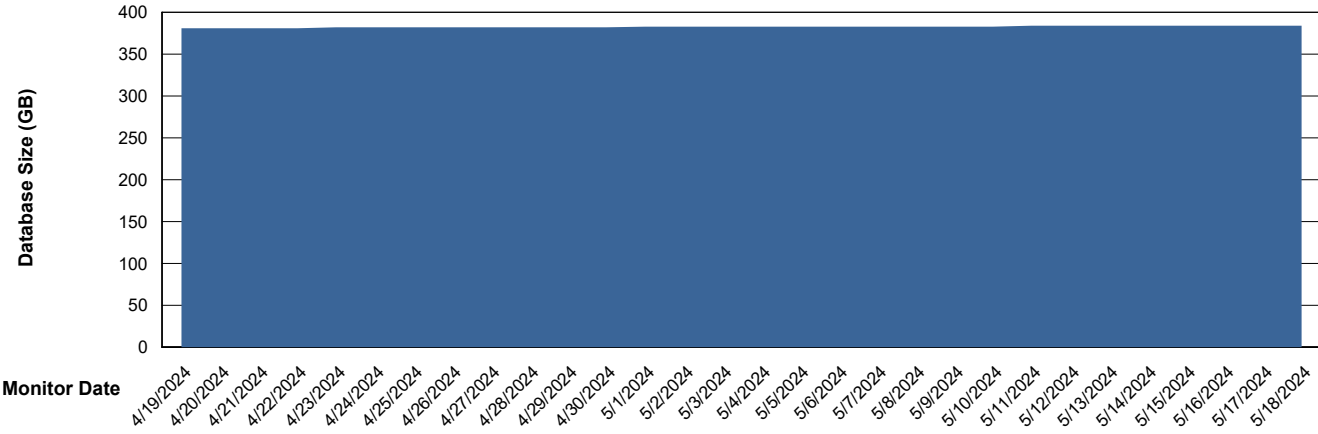

Database growth over last month

Database Tablespace VENABLE_Production_ABS1

Date	Tablespace Name	Filesize (Gb)	Usedsize (Gb)	Percentage free
5/18/2024	ABSDATA	230	192	16
	INDX	216	180	17
5/17/2024	ABSDATA	230	192	16
	INDX	216	180	17
5/16/2024	ABSDATA	230	192	17
	INDX	216	180	17
5/15/2024	ABSDATA	230	192	17
	INDX	216	180	17
5/14/2024	ABSDATA	230	192	17
	INDX	216	180	17
5/13/2024	ABSDATA	230	192	17
	INDX	216	180	17
5/12/2024	ABSDATA	230	192	17
	INDX	216	180	17