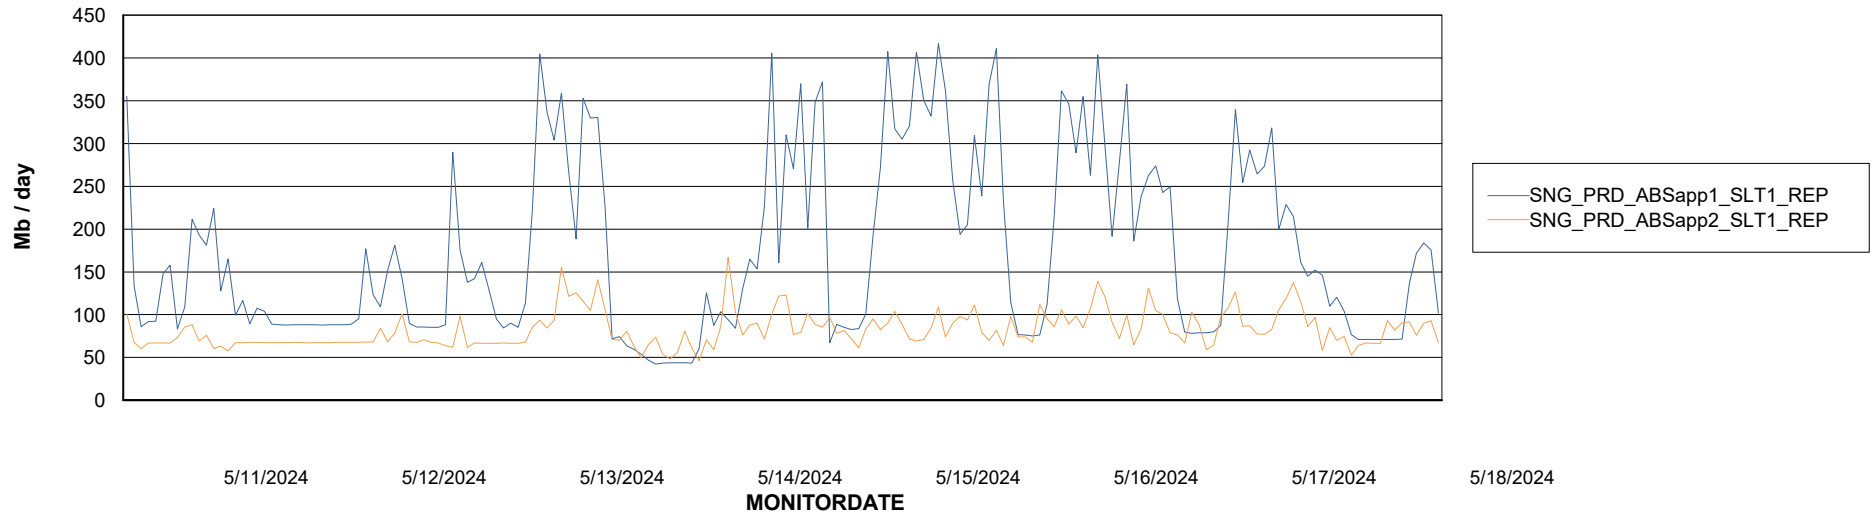

ABSSolute Application ReportServer Services

Avg memory used per ReportServer Service