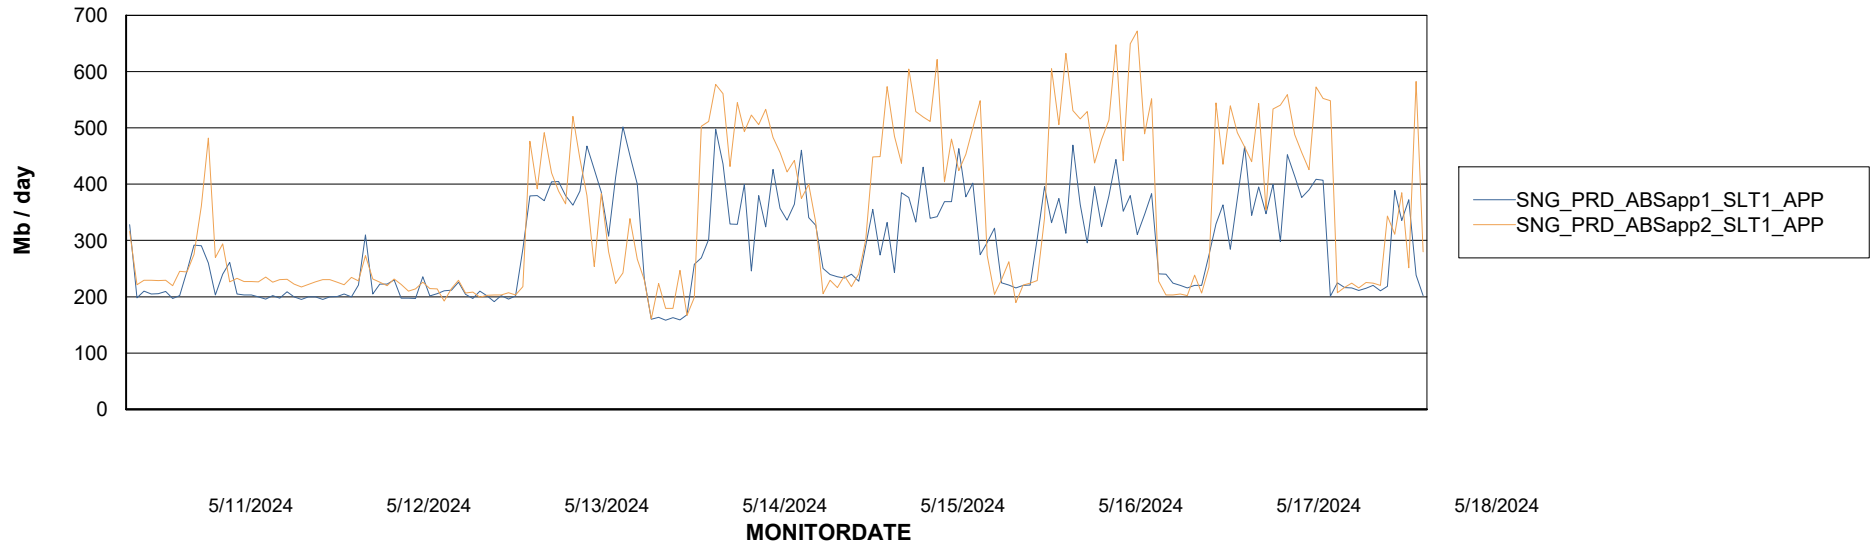

ABSSolute Application Server Services

Avg memory used per ABS Server Service