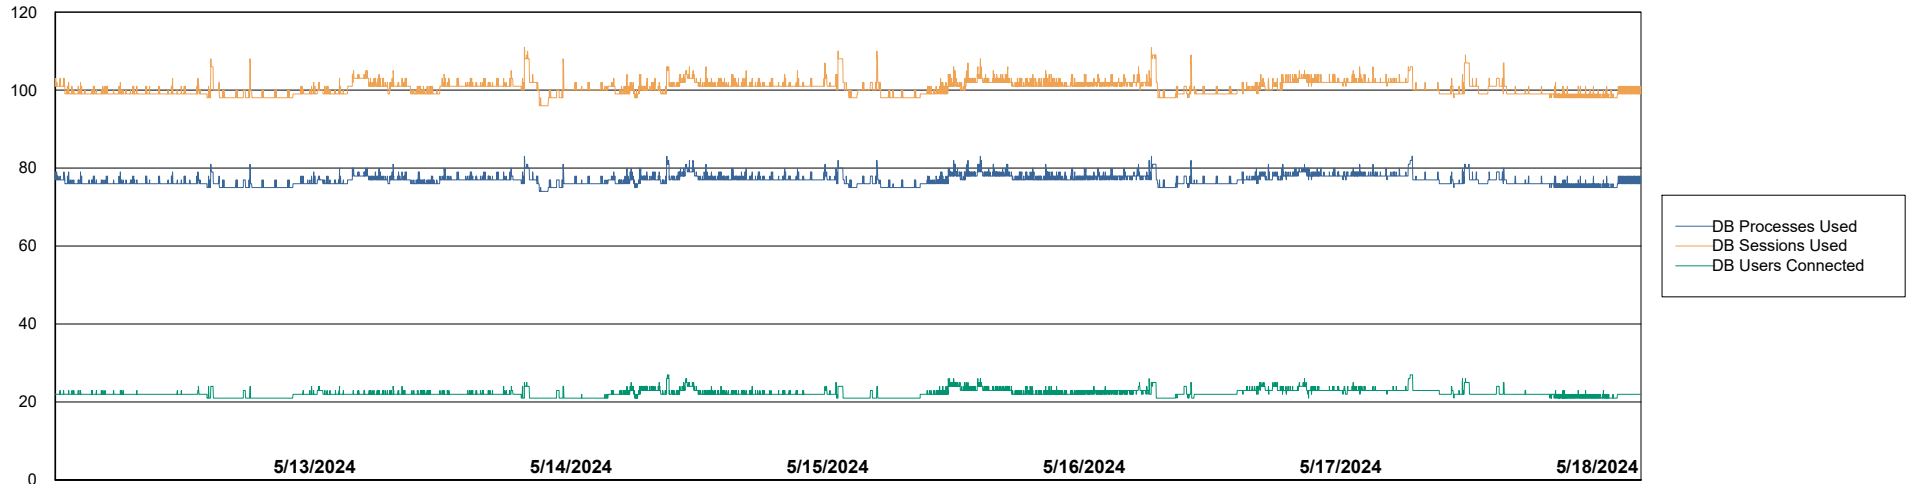

Database Performance RSS_PRD_SV1364_PRD_ABS1