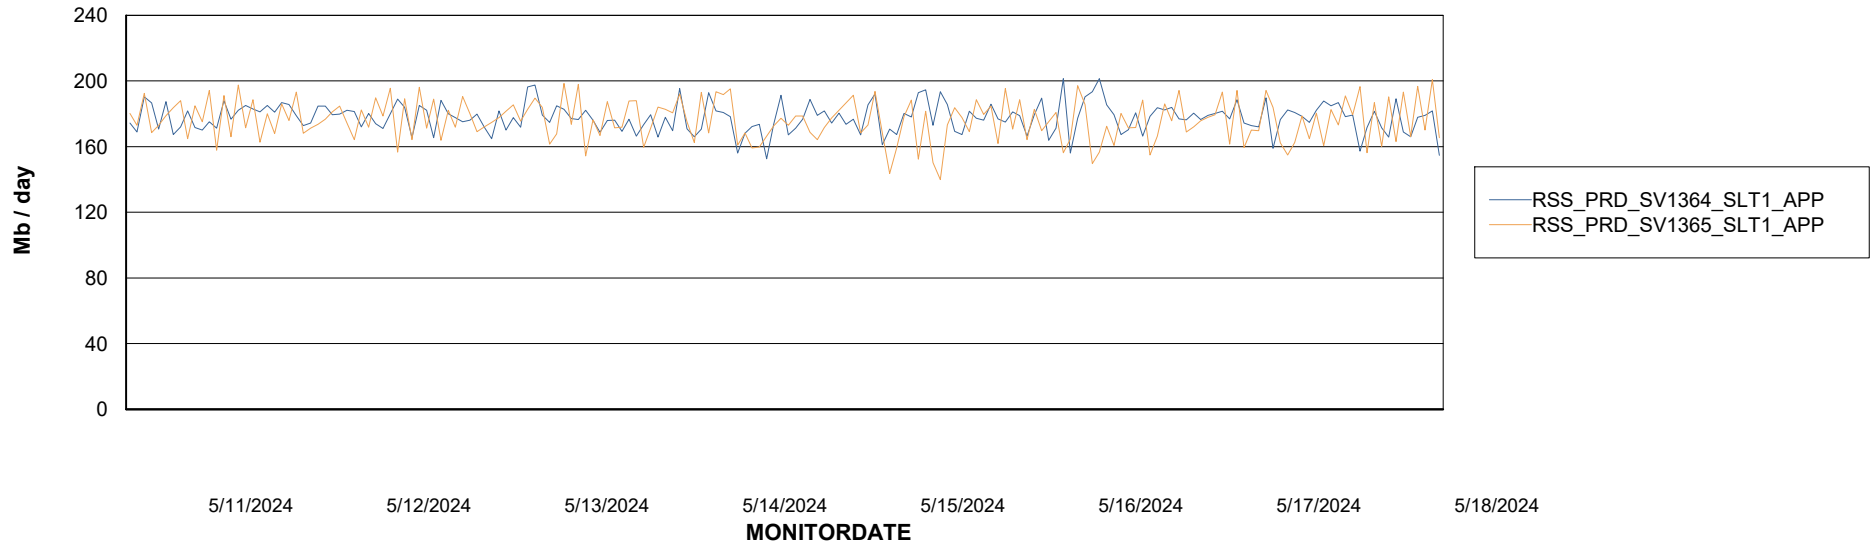

ABSSolute Application Server Services

Avg memory used per ABS Server Service