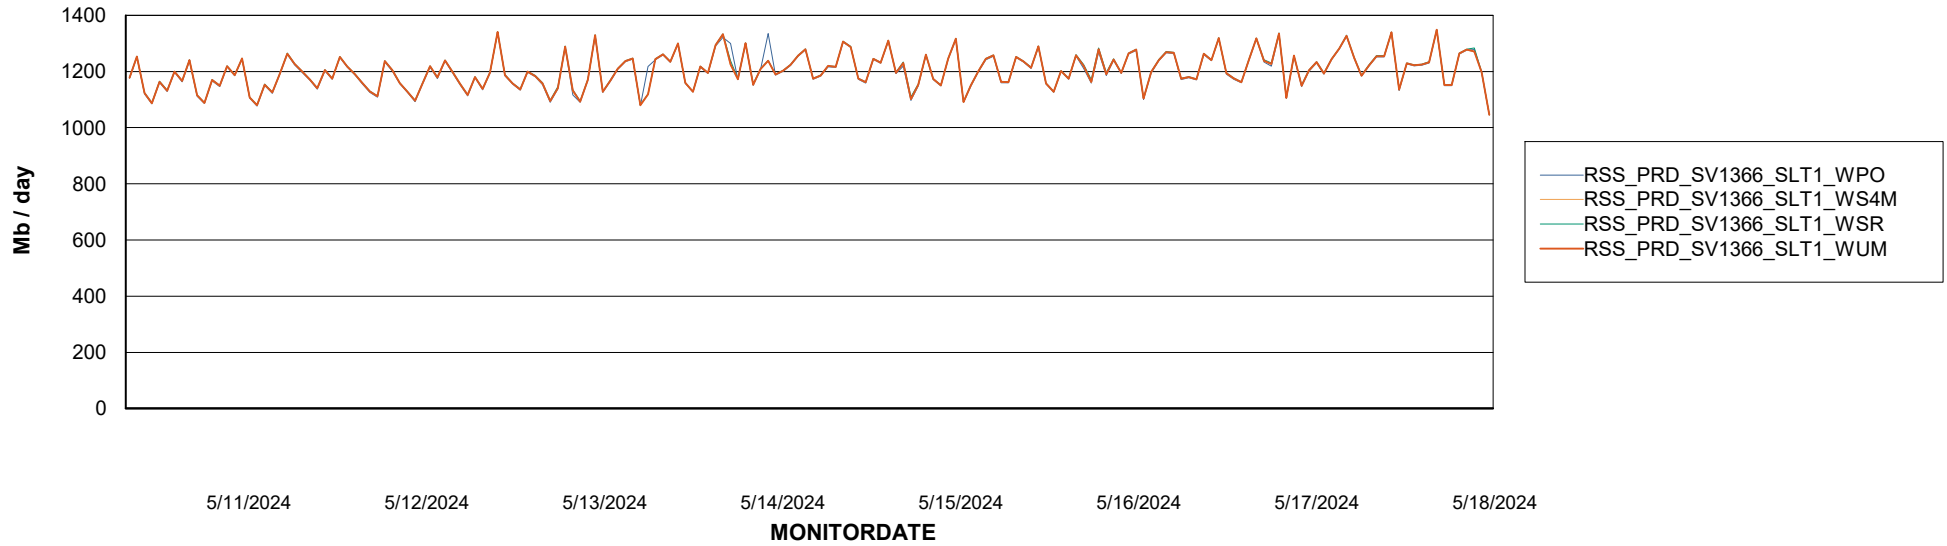

ABSSolute Web Component Services

Avg memory used per ABS Web component