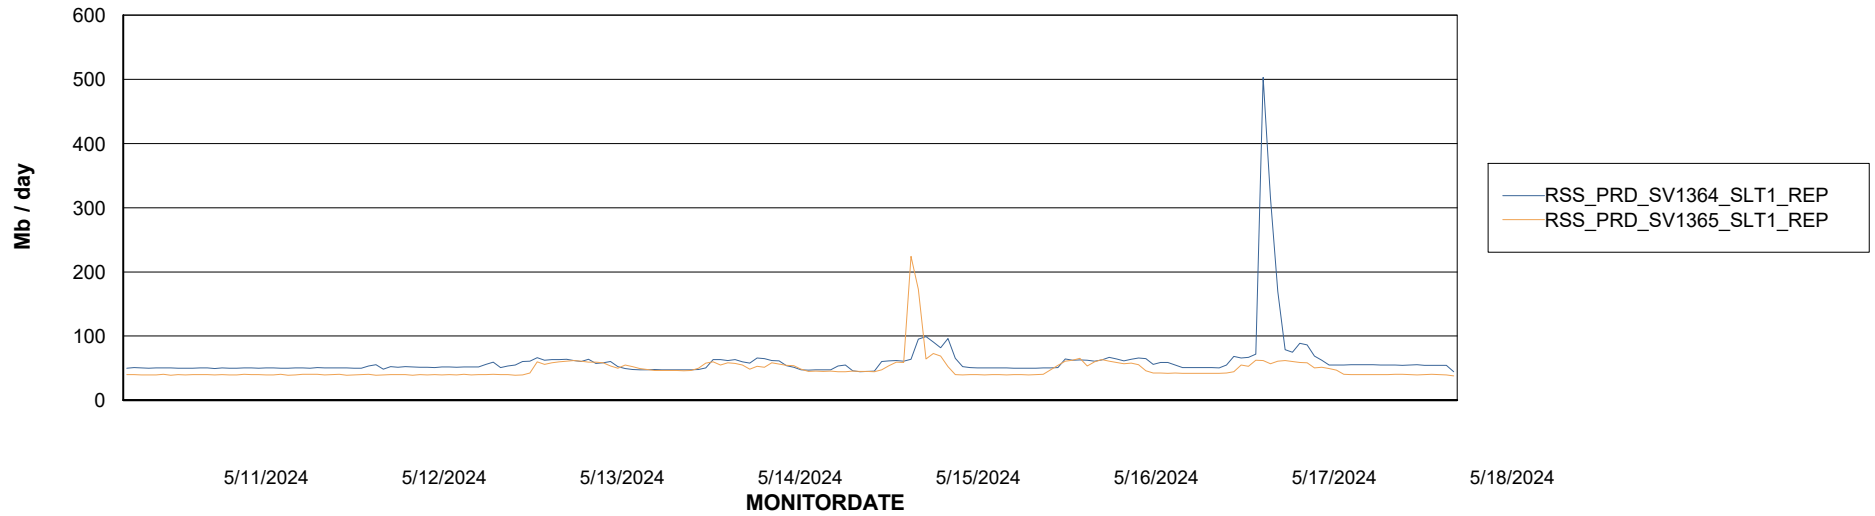

Avg memory used per ABS Server Service

Avg users per day per ABS server

Weekly SLA Customer Report

Customer RSS Production
Database ID 52

ABSSolute Application ReportServer Services

Avg memory used per ReportServer Service