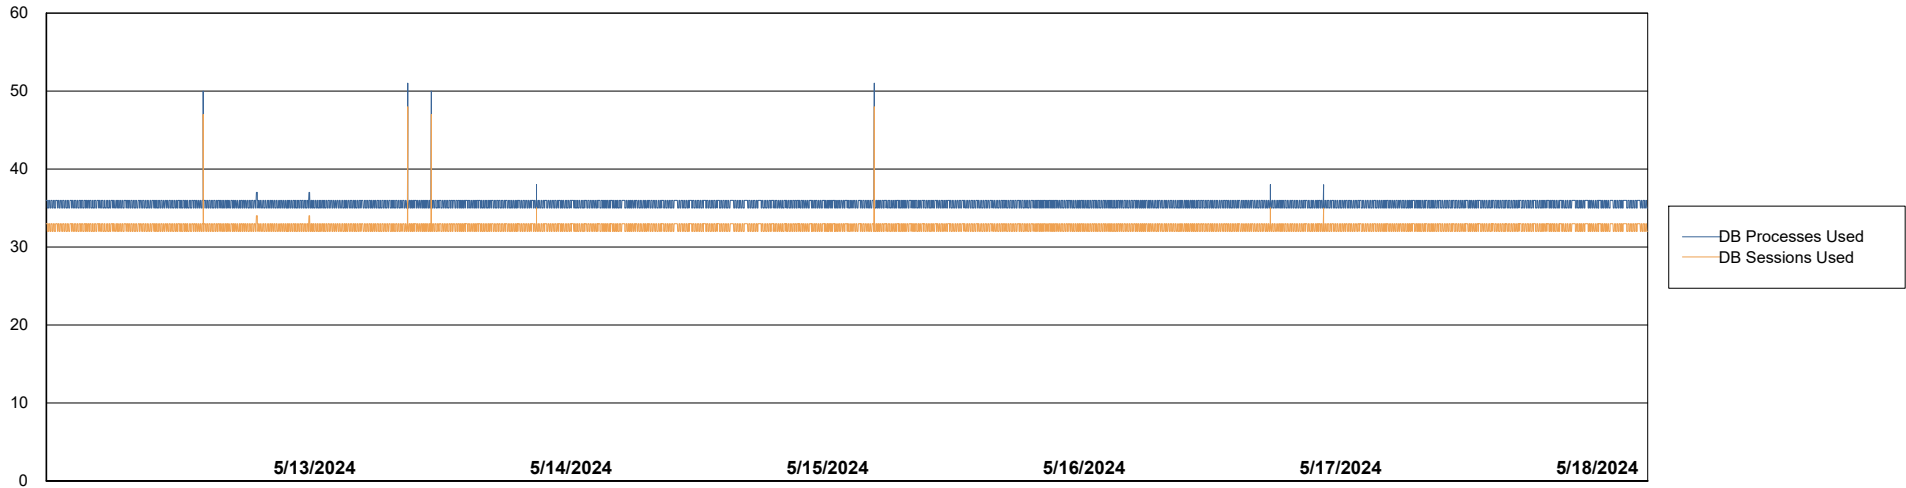

Weekly SLA Customer Report

Customer RFL_Production
Database ID 36

Database Performance RFL_PRD_ABS01_DB

Weekly SLA Customer Report

Customer RFL_Production
Database ID 36

Database Performance RFL_PRD_ABS02_STB_DB

DB Processes Max 1,000

Weekly SLA Customer Report

Customer RFL_Production
 Database ID 36

DATABASE SIZE RFL_PRD_ABS01_DB

Database growth over last month

Database Tablespace RFL_PRD_ABS01_DB

Date	Tablespace Name	Filesize (Gb)	Usedsize (Gb)	Percentage free
5/18/2024	ABSDATA	95	78	18
	INDX	224	180	19
5/17/2024	ABSDATA	95	78	18
	INDX	224	180	20
5/16/2024	ABSDATA	95	78	18
	INDX	224	180	20
5/15/2024	ABSDATA	95	78	18
	INDX	224	180	20
5/14/2024	ABSDATA	95	78	18
	INDX	224	180	20
5/13/2024	ABSDATA	95	78	18
	INDX	224	180	20
5/12/2024	ABSDATA	95	78	18
	INDX	224	179	20