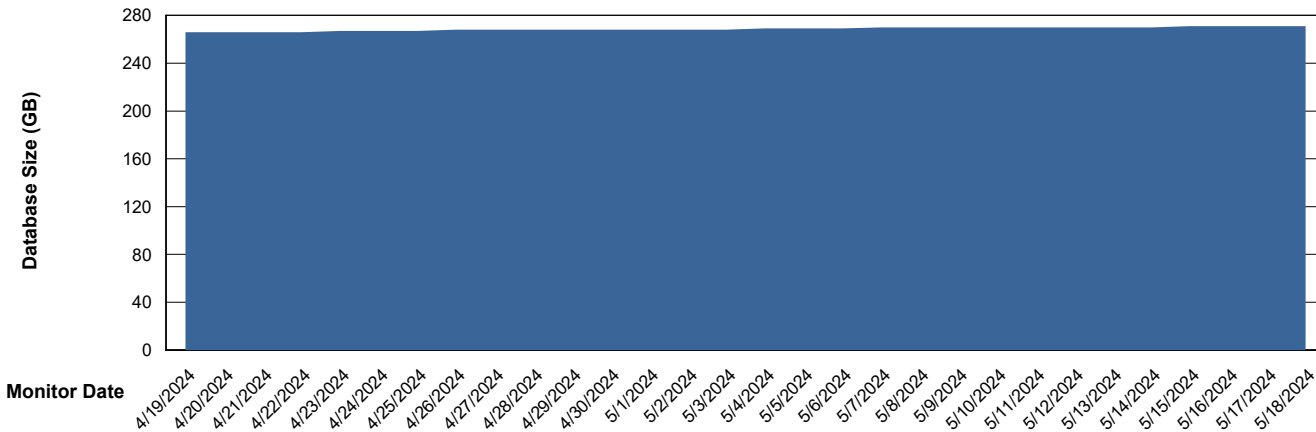

DB Processes Max 1,000

Weekly SLA Customer Report

Customer RFL_Production
 Database ID 36

DATABASE SIZE RFL_PRD_ABS01_DB

Database growth over last month

Database Tablespace RFL_PRD_ABS01_DB

Date	Tablespace Name	Filesize (Gb)	Usedsize (Gb)	Percentage free
5/18/2024	ABSDATA	95	78	18
	INDX	224	180	19
5/17/2024	ABSDATA	95	78	18
	INDX	224	180	20
5/16/2024	ABSDATA	95	78	18
	INDX	224	180	20
5/15/2024	ABSDATA	95	78	18
	INDX	224	180	20
5/14/2024	ABSDATA	95	78	18
	INDX	224	180	20
5/13/2024	ABSDATA	95	78	18
	INDX	224	180	20
5/12/2024	ABSDATA	95	78	18
	INDX	224	179	20

Weekly SLA Customer Report

Customer RFL_Production
Database ID 36

Standby Database Health RFL_Production

Recovery lag for last 7 days