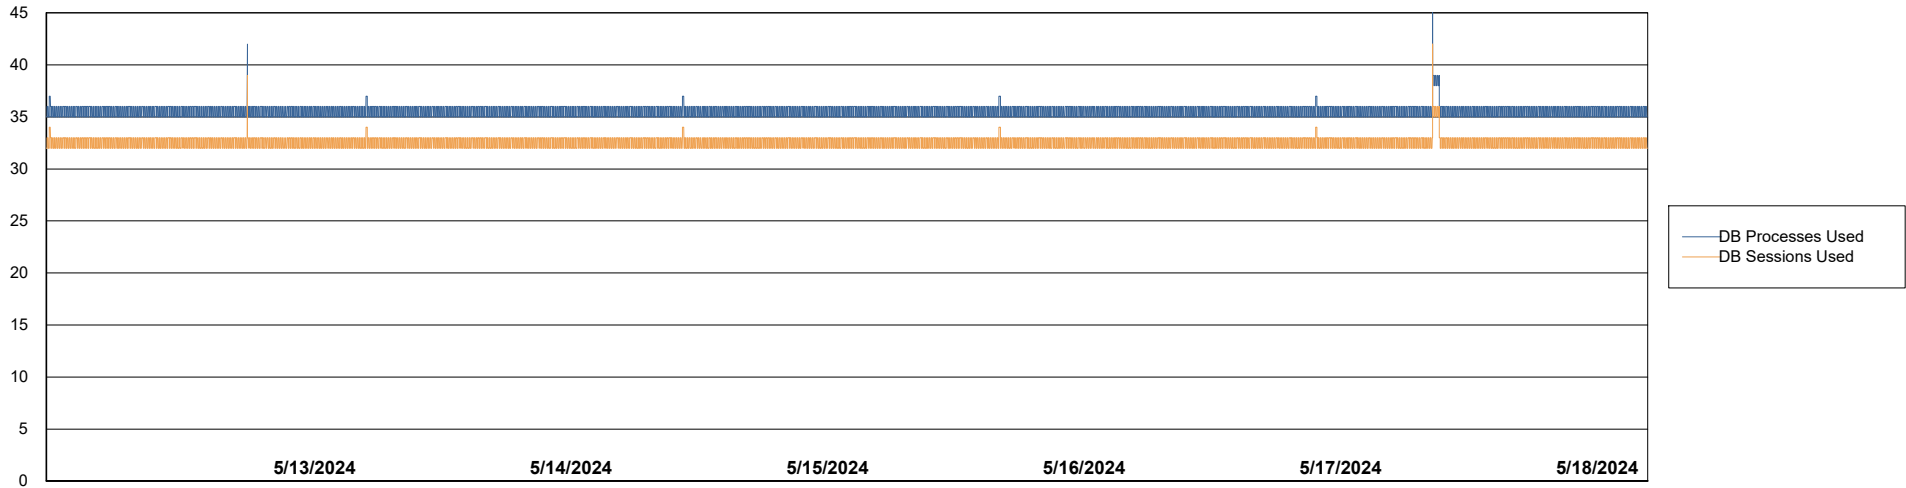

Database Performance PHS_PRD_GCAB993B_HSBABS1

DB Processes Max 1,000