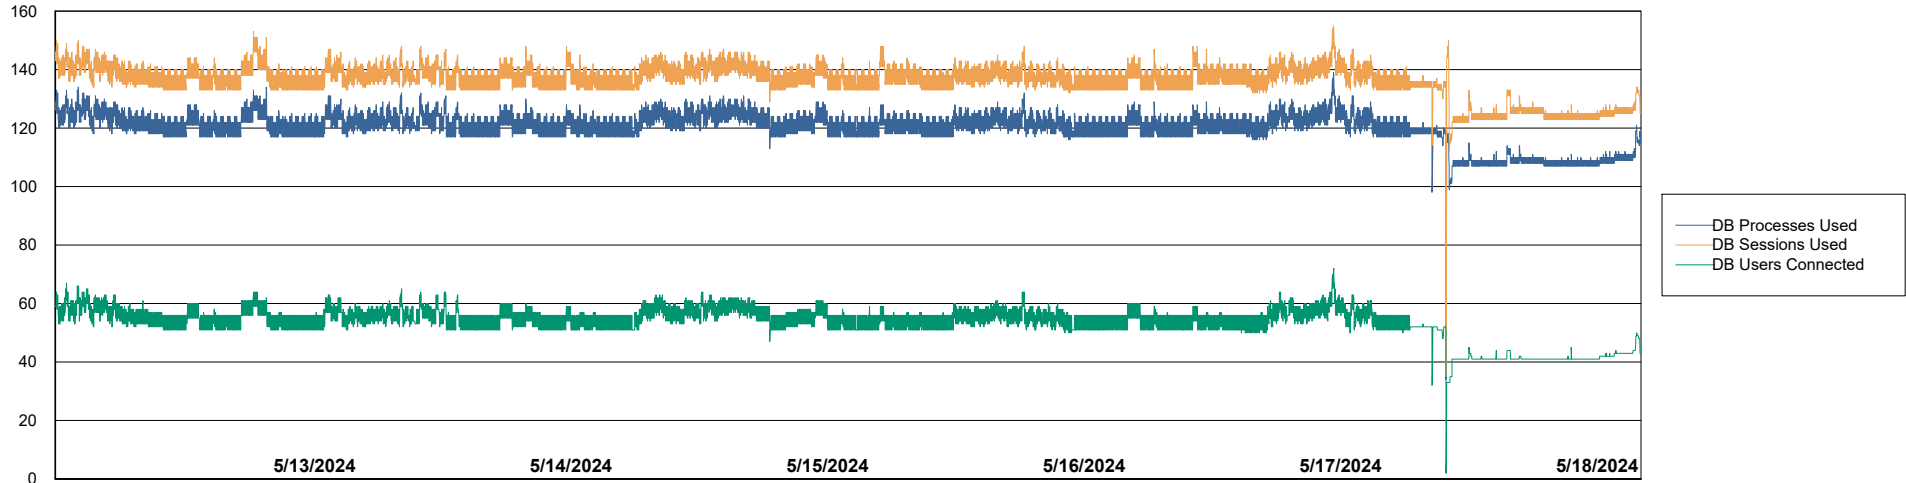

Database Performance PHS_PRD_GCAB992B_ABS1