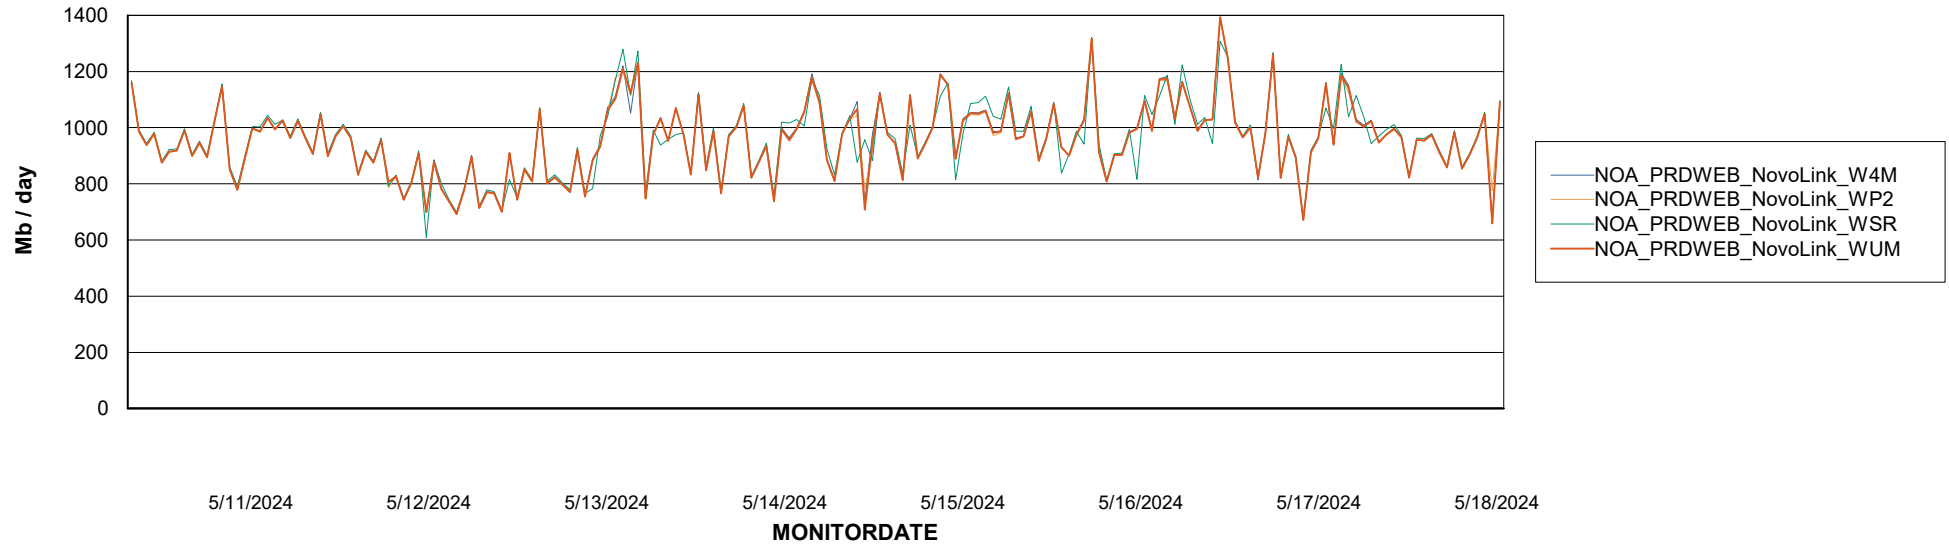

Avg memory used per ReportServer Service

Weekly SLA Customer Report

Customer NOA_Production (24/7)
Database ID 116

ABSolute Web Component Services

Avg memory used per ABS Web component

Weekly SLA Customer Report