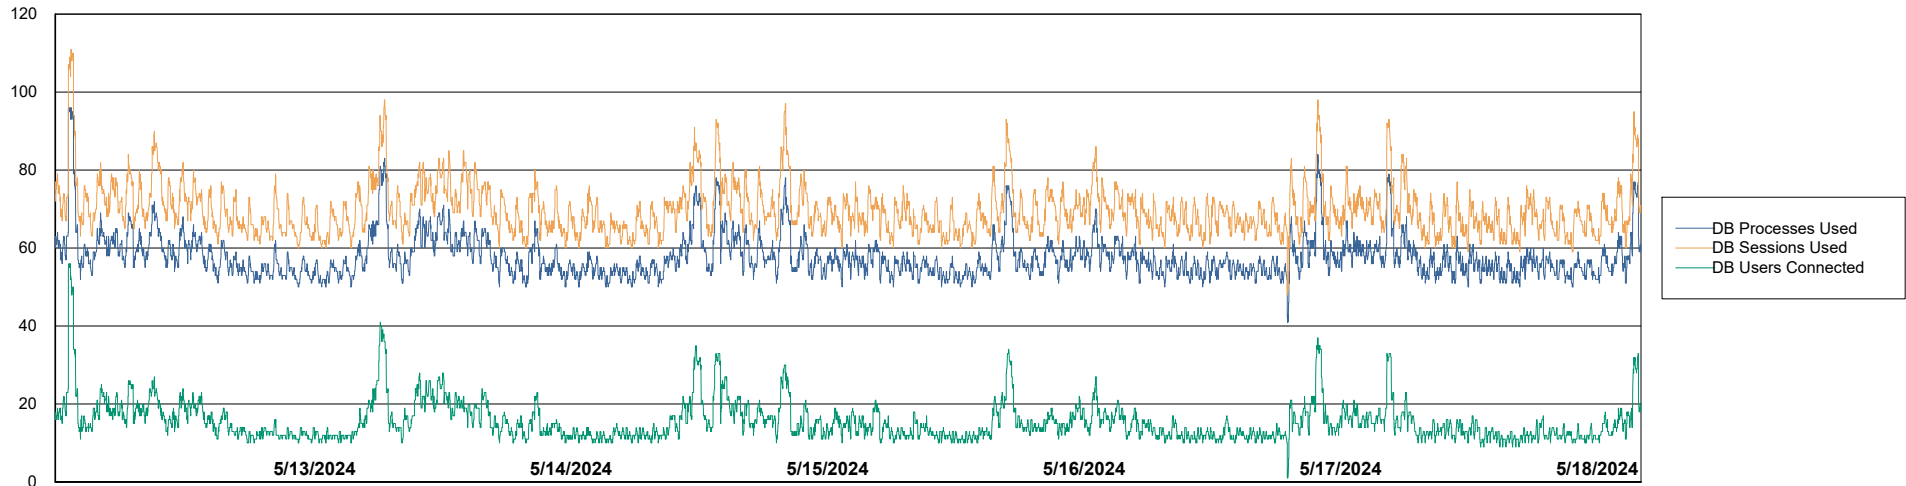

DB Processes Max 300

Weekly SLA Customer Report

Customer NOA_Production (24/7)
Database ID 116

Database Performance NOA_PRD_NOVOBI_ABS1

Weekly SLA Customer Report

Customer NOA_Production (24/7)
Database ID 116