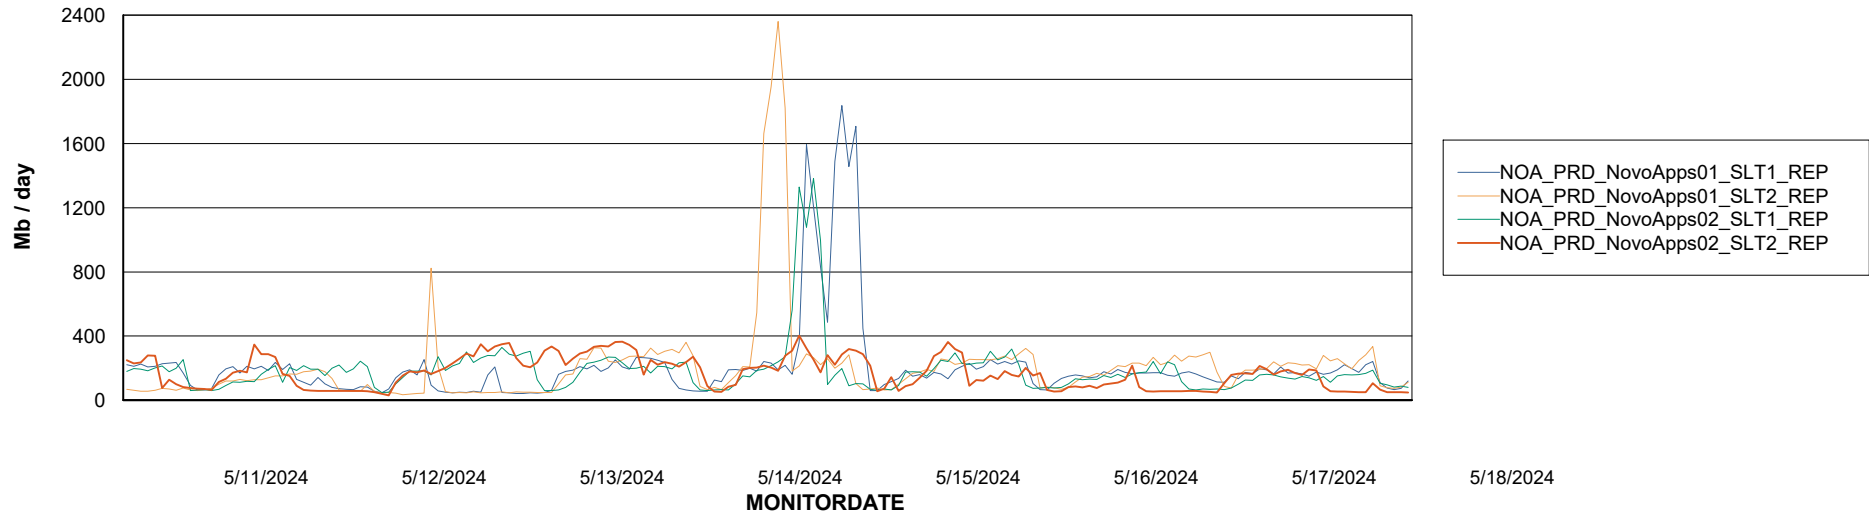

ABSSolute Application ReportServer Services

Avg memory used per ReportServer Service