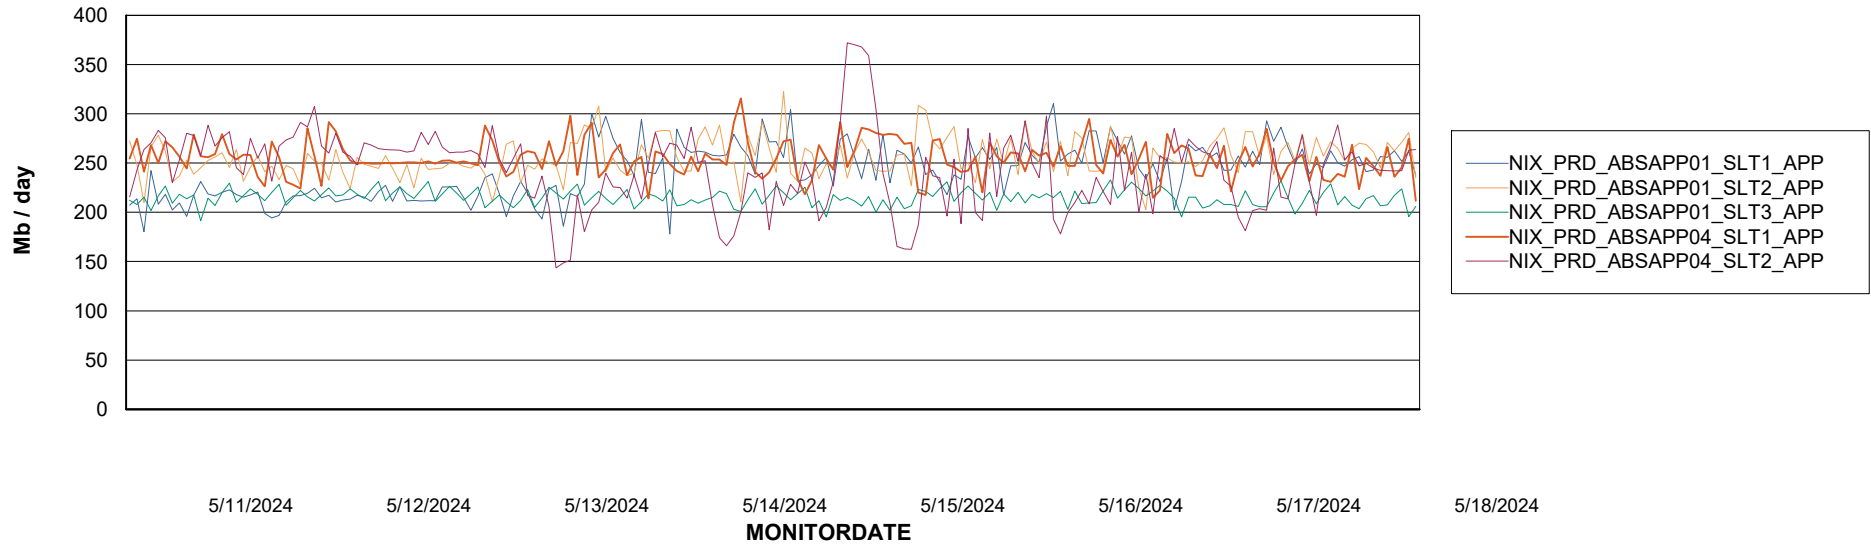

ABSSolute Application Server Services

Avg memory used per ABS Server Service