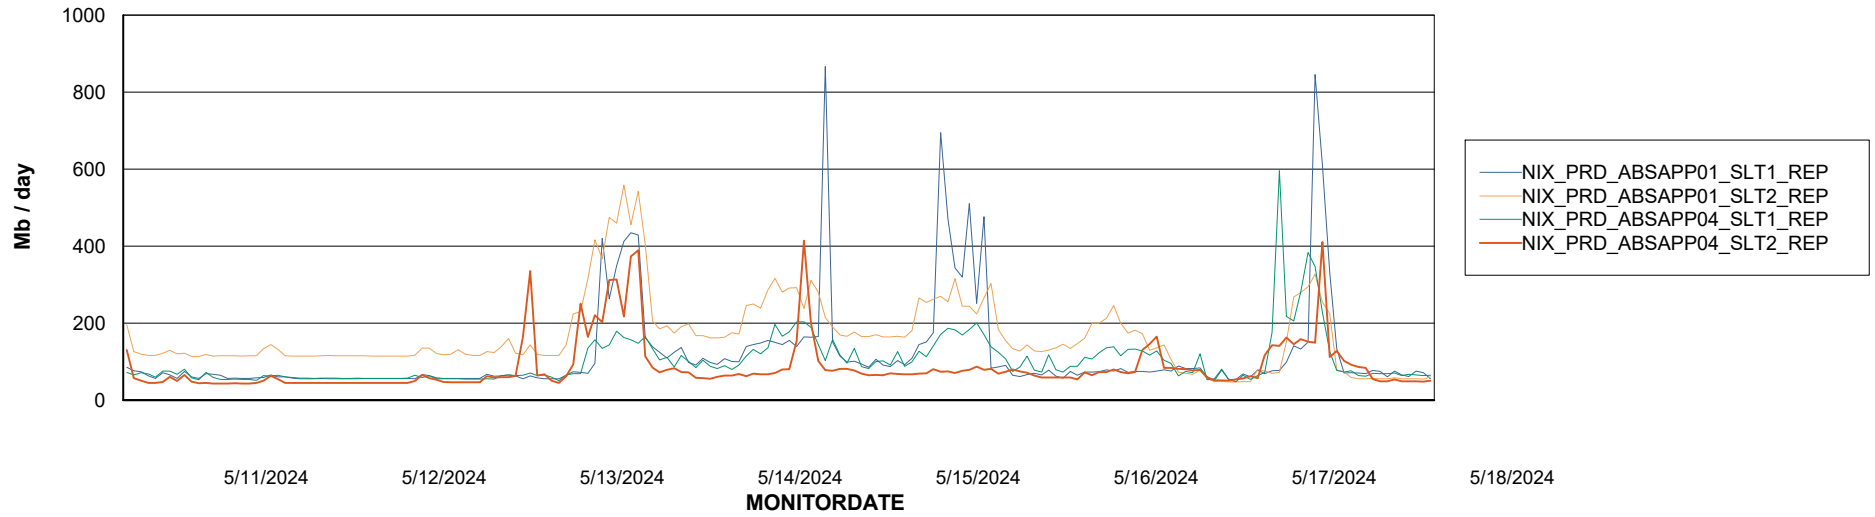

Avg memory used per ABS Server Service

Avg users per day per ABS server

Weekly SLA Customer Report

Customer NIX_Production
Database ID 51

ABSSolute Application ReportServer Services

Avg memory used per ReportServer Service