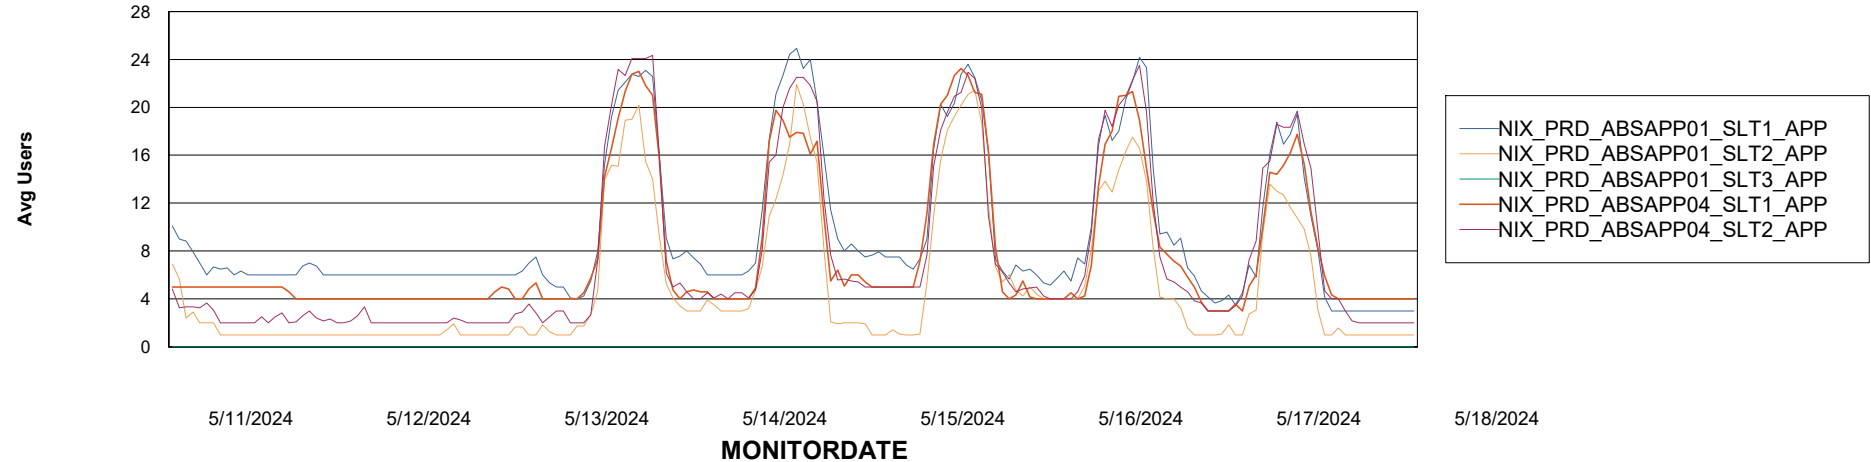

Avg users per day per ABS server