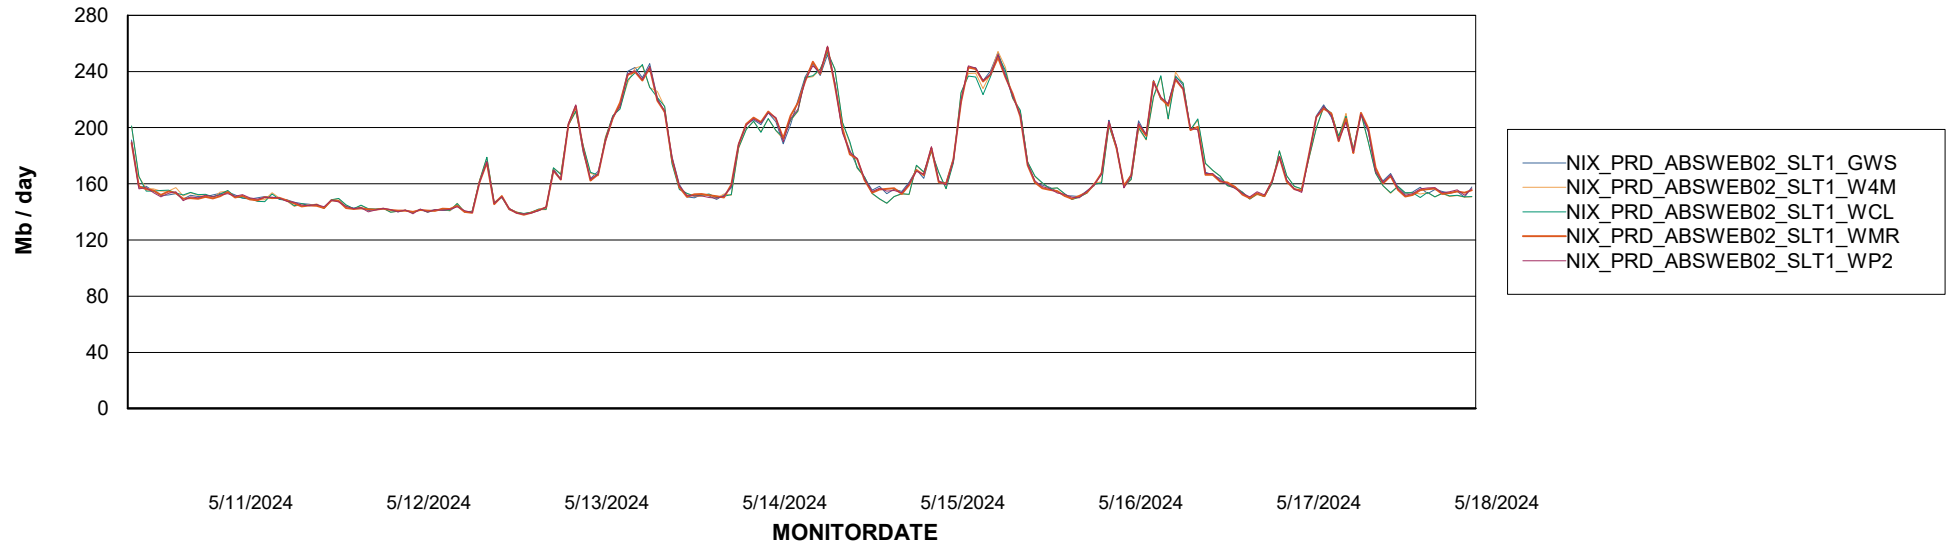

ABSolute Web Component Services

Avg memory used per ABS Web component