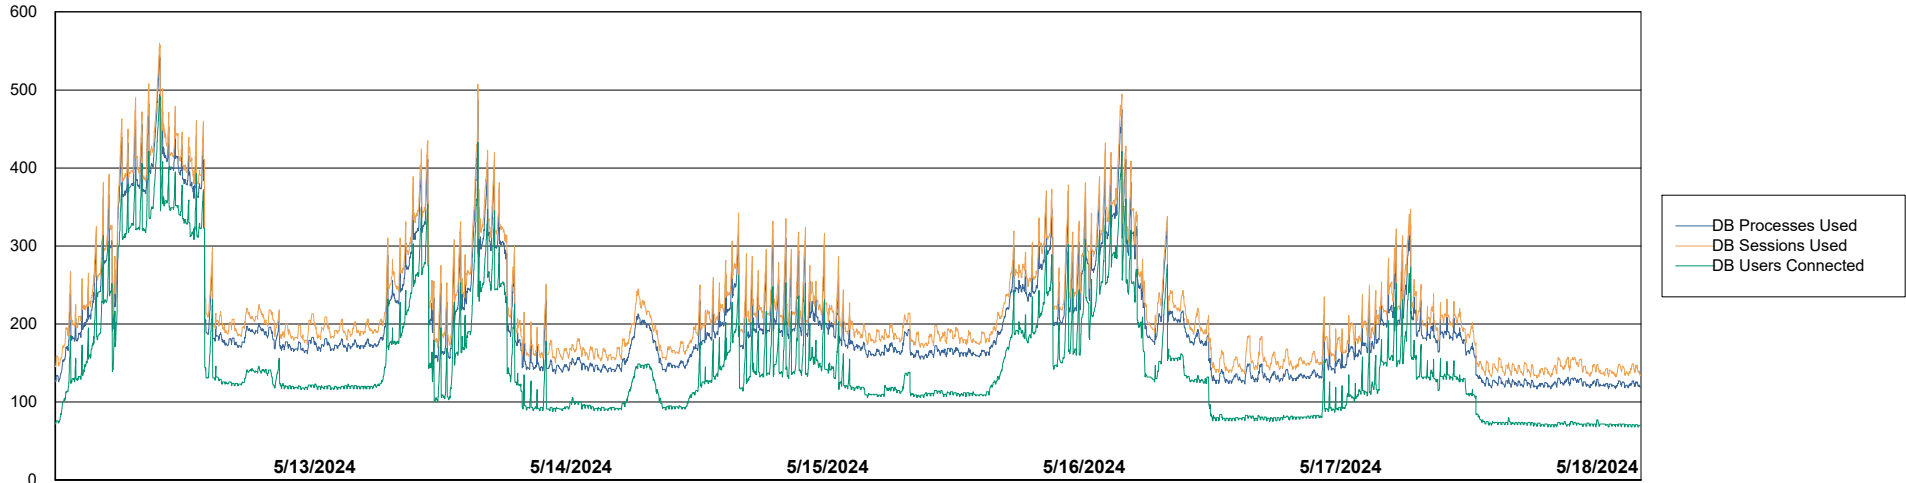

Weekly SLA Customer Report

Customer NIX_Production
Database ID 51

Database Performance NIX_PRD_ABSBI_ABS1

Weekly SLA Customer Report

Customer NIX_Production
Database ID 51

Database Performance NIX_PRD_ABSD01_ABS1