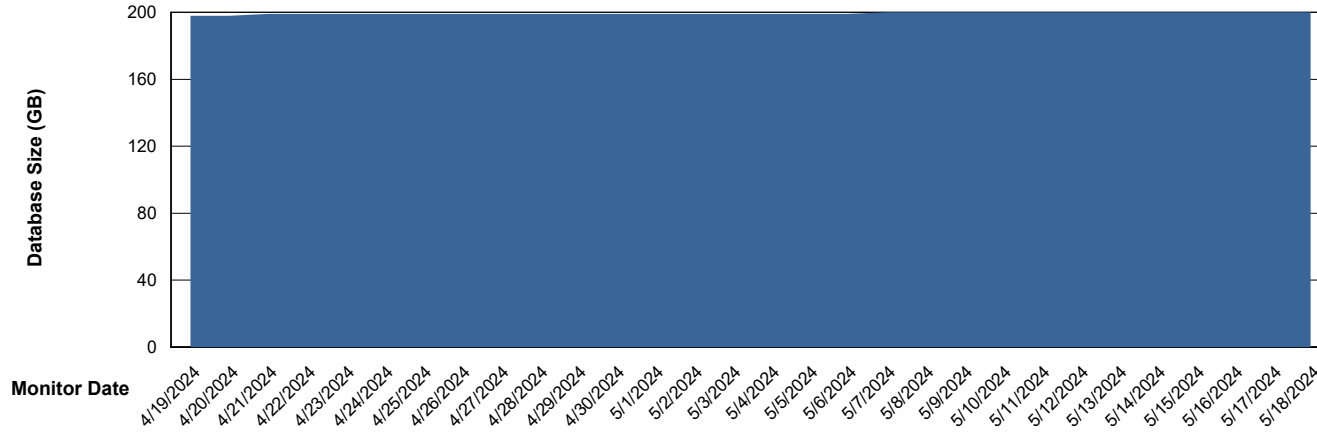

DATABASE SIZE NIX_PRD_ABSBI_ABS1

Database growth over last month