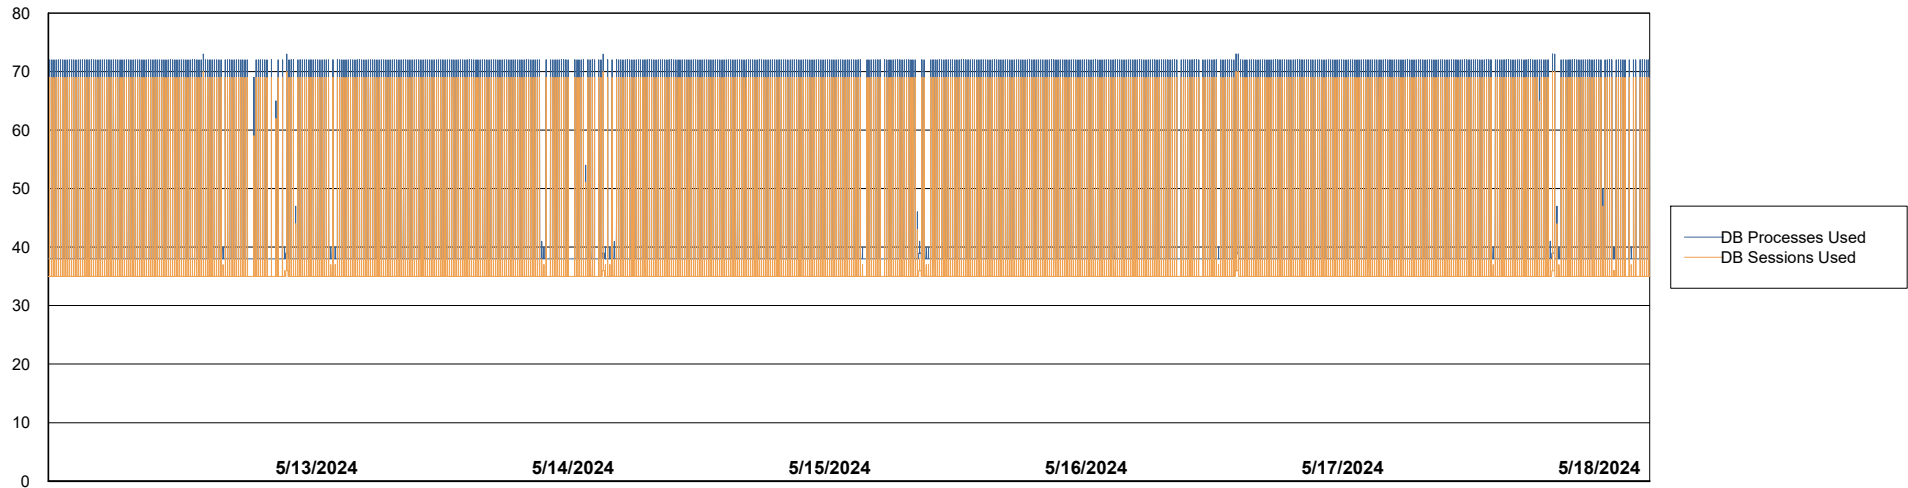

Database Performance NIX_PRD_ABSDB02_HSBABS1

DB Processes Max 300