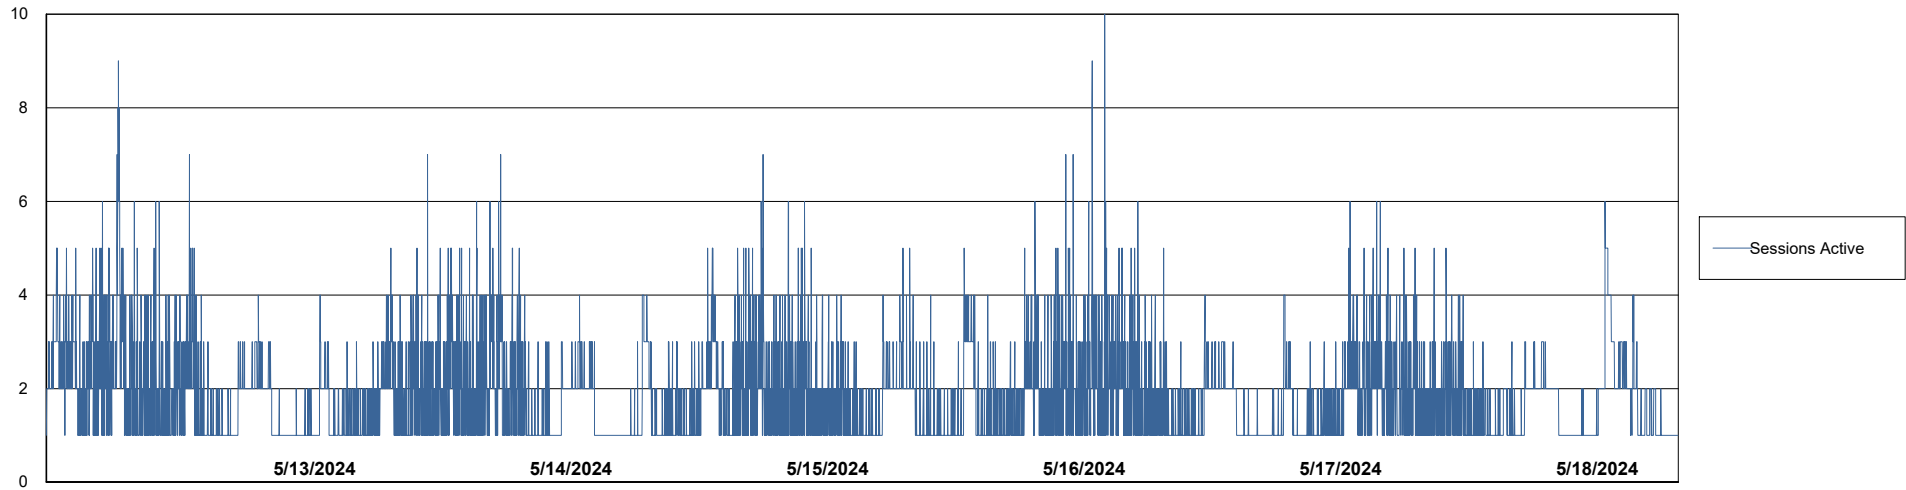

Weekly SLA Customer Report

Customer NIX_Production
Database ID 51

Database Performance NIX_PRD_ABSBI_ABS1

Weekly SLA Customer Report

Customer NIX_Production
Database ID 51

Database Performance NIX_PRD_ABSD01_ABS1