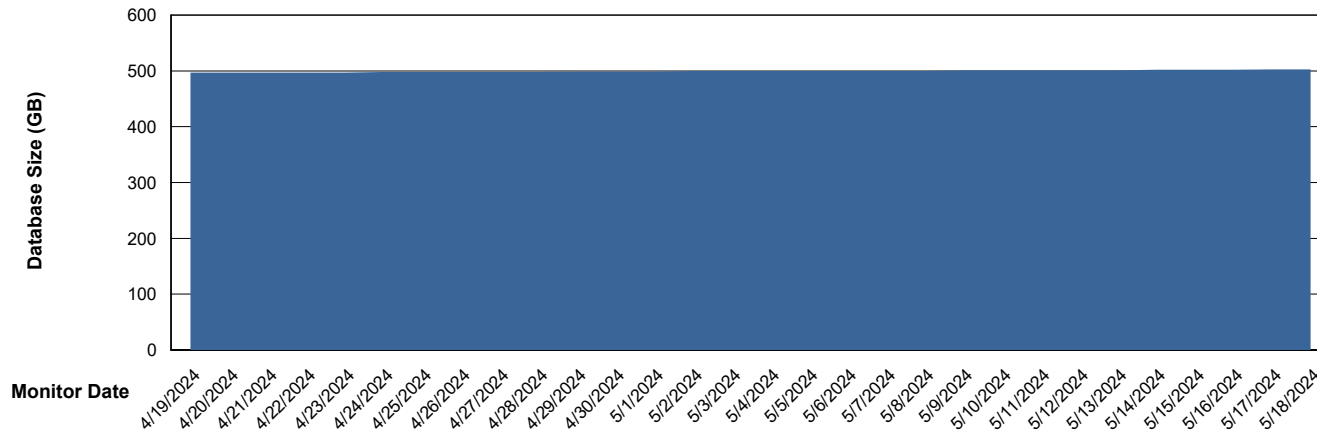

DATABASE SIZE NIX_PRD_ABSDB01_ABS1

Database growth over last month