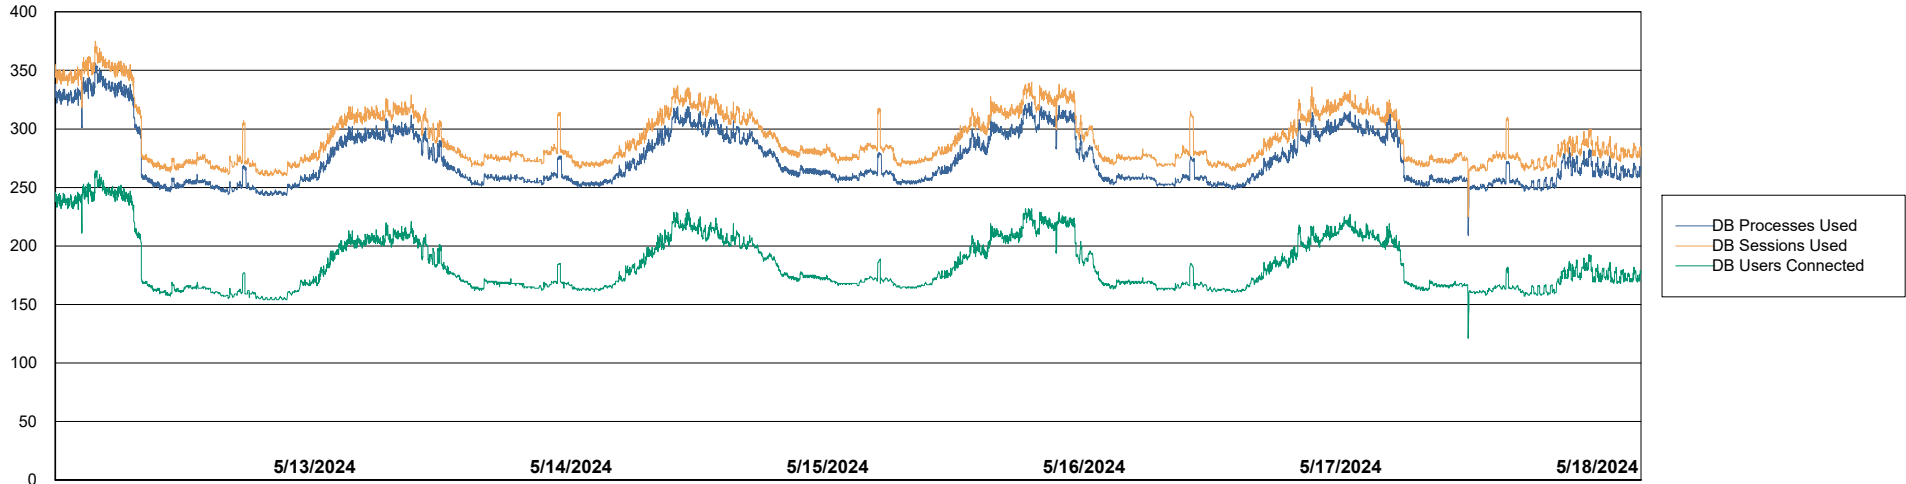

Weekly SLA Customer Report

Customer LTS(CleanLease)_Production
Database ID 126

Database Performance LTS_PRD_CLSABSBI01_ABS1

Weekly SLA Customer Report

Customer LTS(CleanLease)_Production
Database ID 126

Database Performance LTS_PRD_CLSABSD01_ABS1