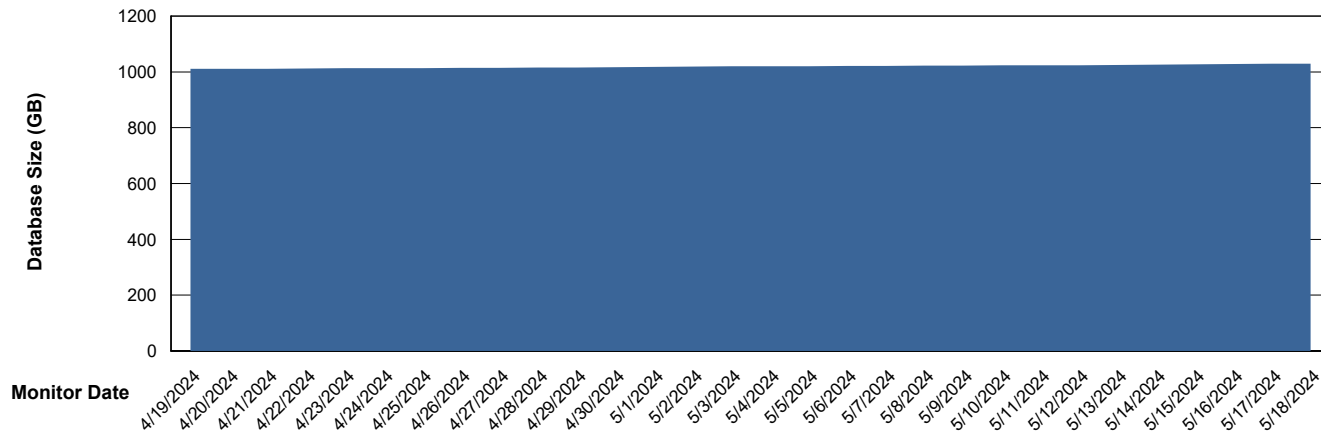

Customer LTS(CleanLease)_Production
Database ID 126

DATABASE SIZE LTS_PRD_CLSABSBI01_ABS1

Database growth over last month

DATABASE SIZE LTS_PRD_CLSABSDB01_ABS1

Database growth over last month

Weekly SLA Customer Report