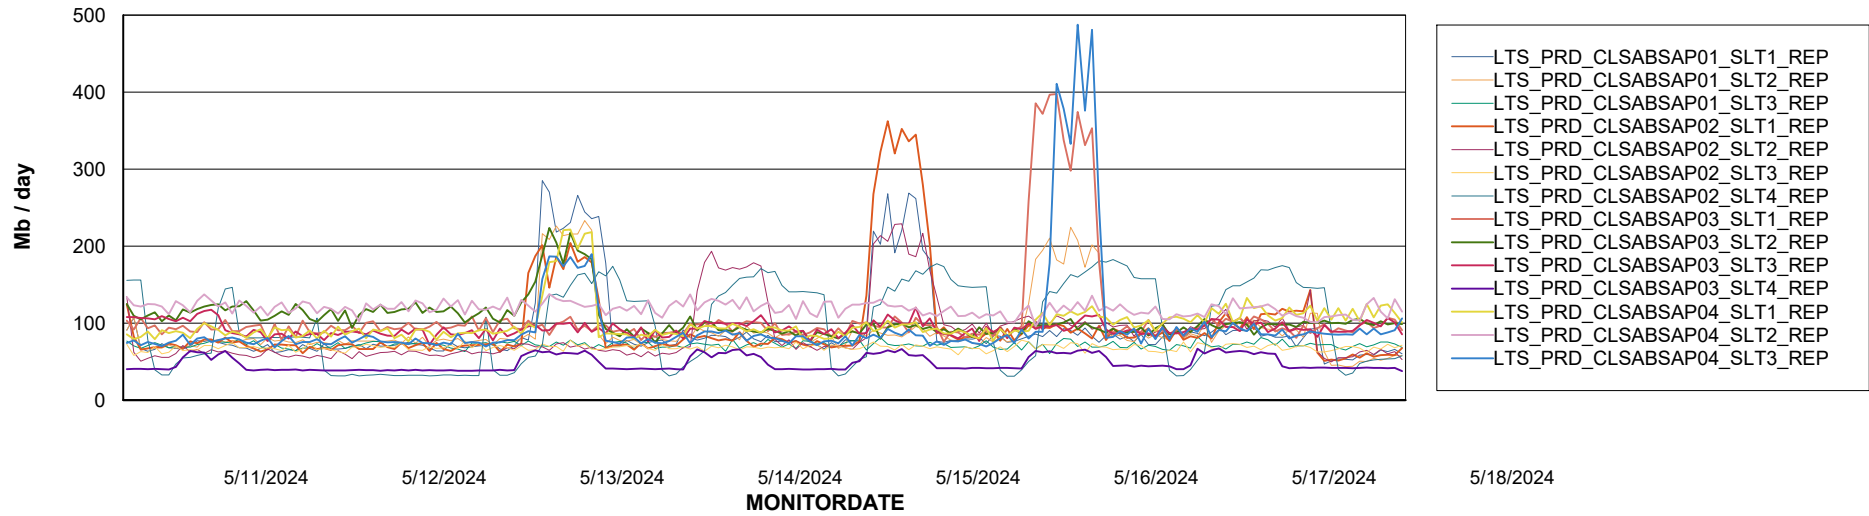

ABSSolute Application ReportServer Services

Avg memory used per ReportServer Service