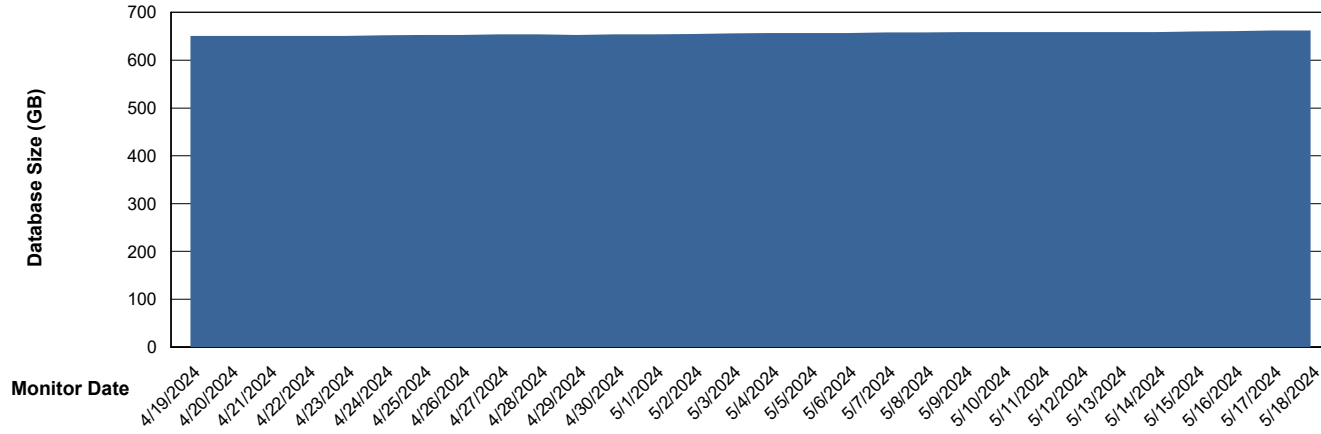

DATABASE SIZE LTS_PRD_CLSABSBI01_ABS1

Database growth over last month