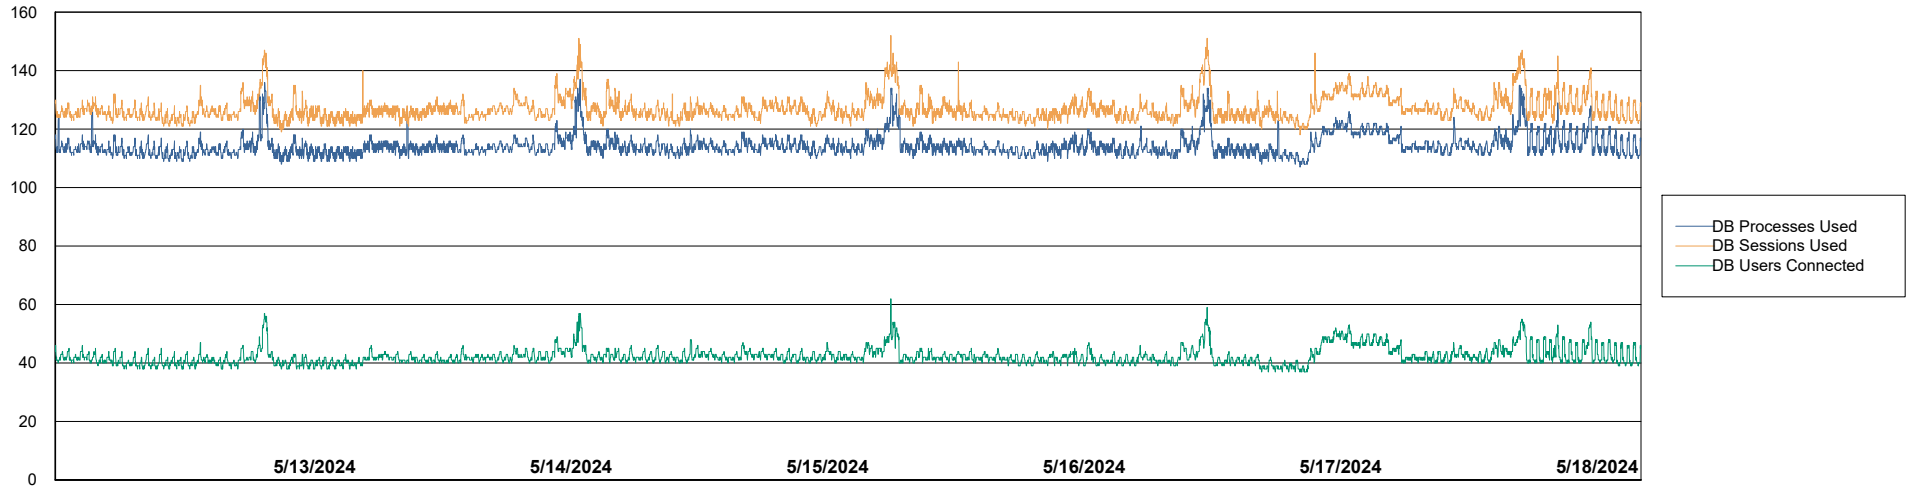

Database Performance LTS_PRD_CLSABSBI01_ABS1