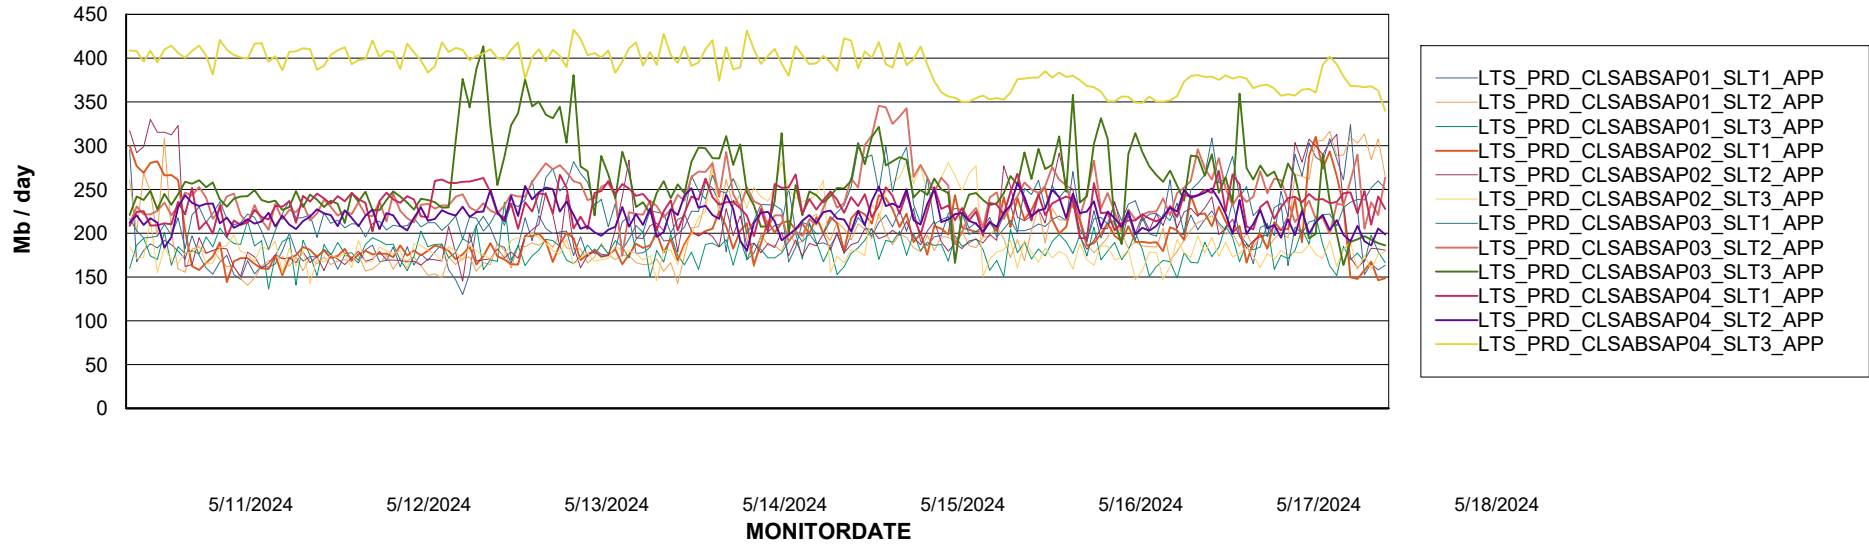

ABSSolute Application Server Services

Avg memory used per ABS Server Service