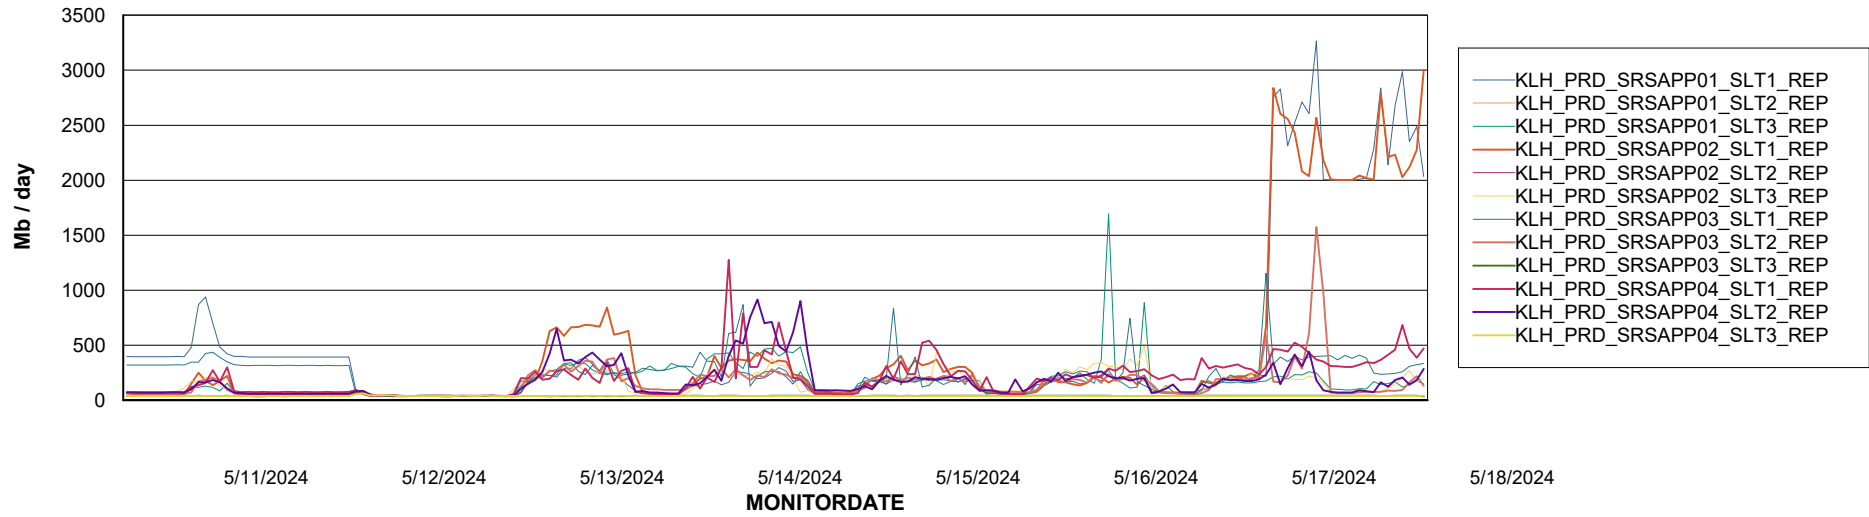

ABSSolute Application ReportServer Services

Avg memory used per ReportServer Service