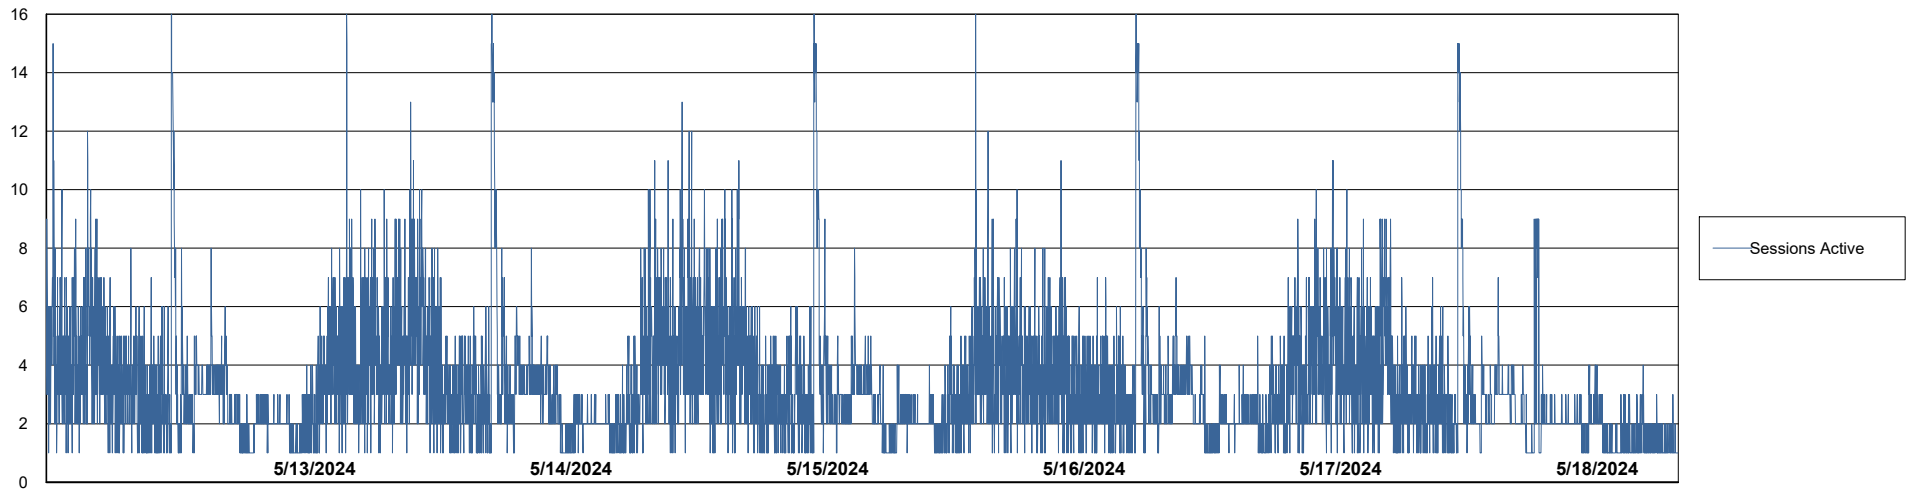

Weekly SLA Customer Report

Customer KLH_Production (24/7)
Database ID 139

Database Performance KLH_PRD_SRSBIDB01_ABS1

Weekly SLA Customer Report

Customer KLH_Production (24/7)
Database ID 139

Database Performance KLH_PRD_SRSDDB01_ABS1