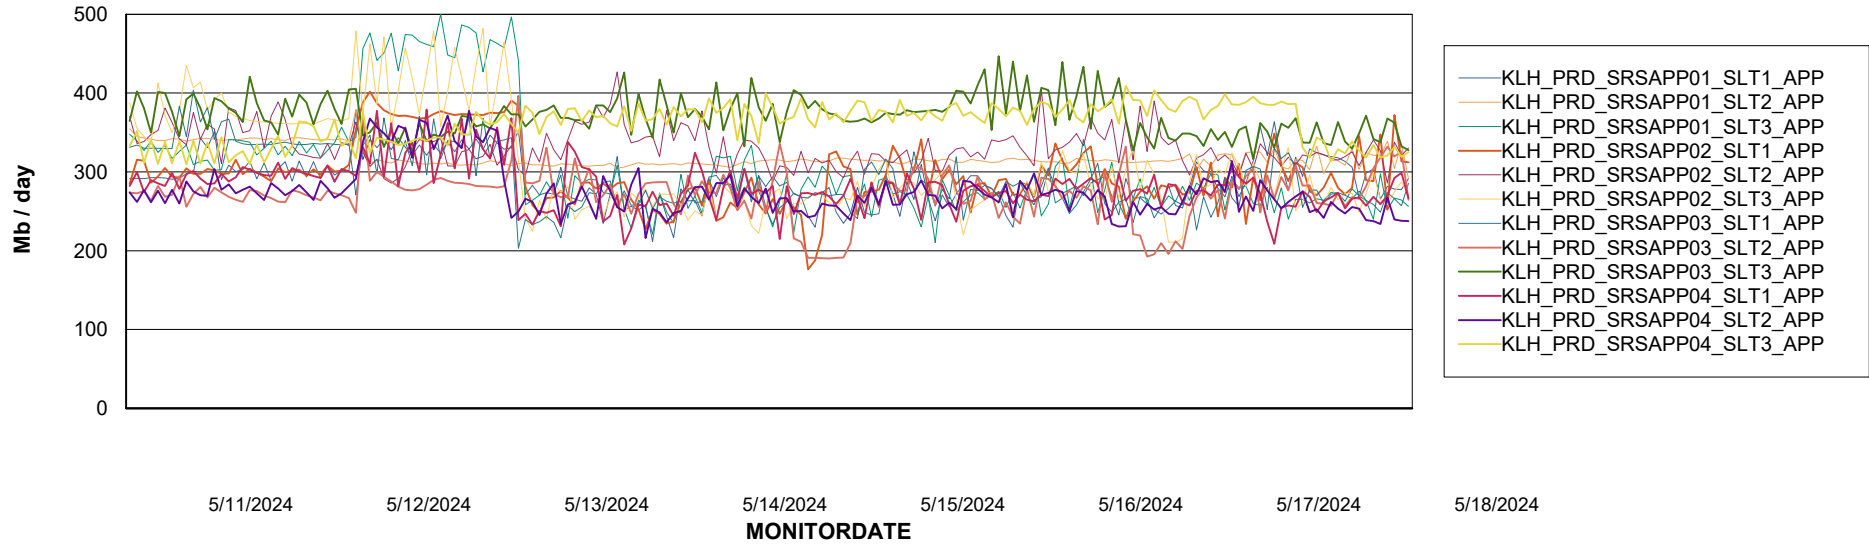

ABSSolute Application Server Services

Avg memory used per ABS Server Service