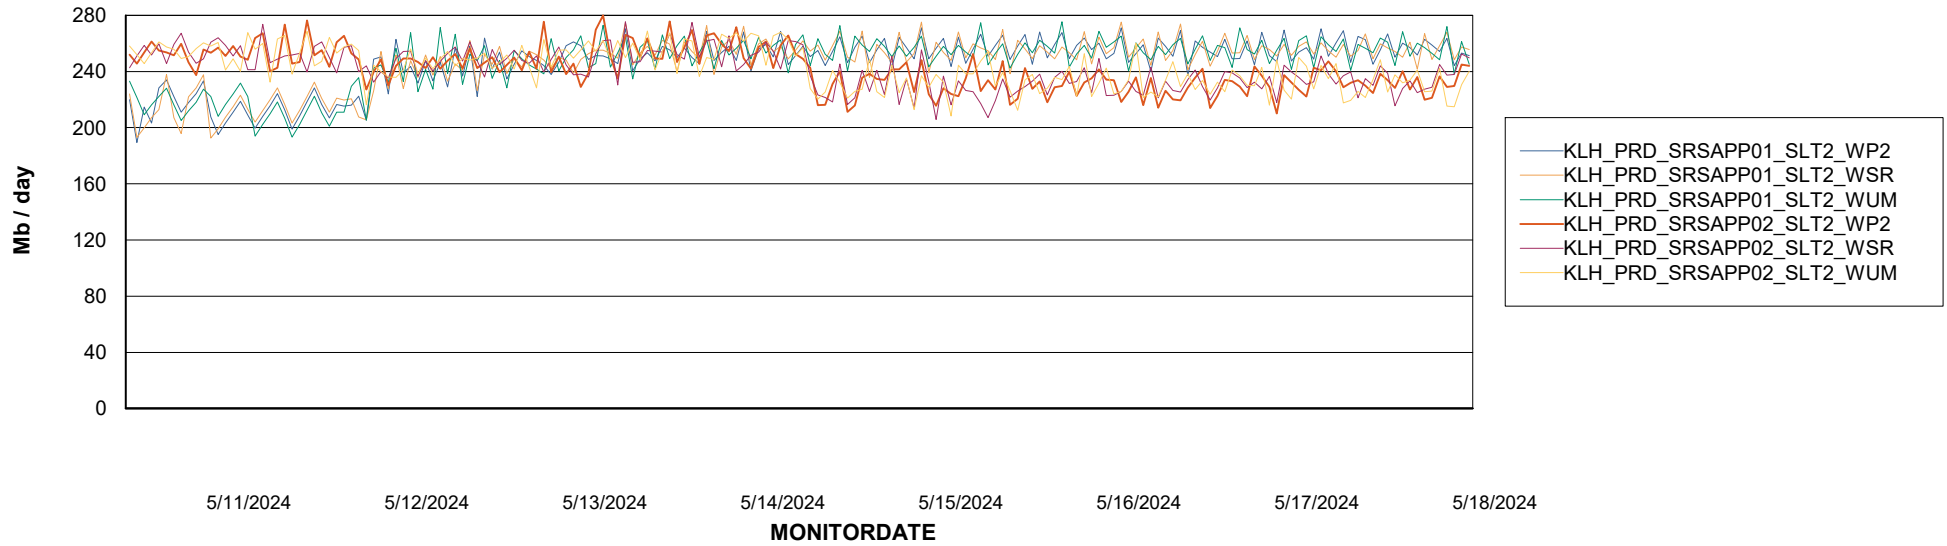

ABSolute Web Component Services

Avg memory used per ABS Web component