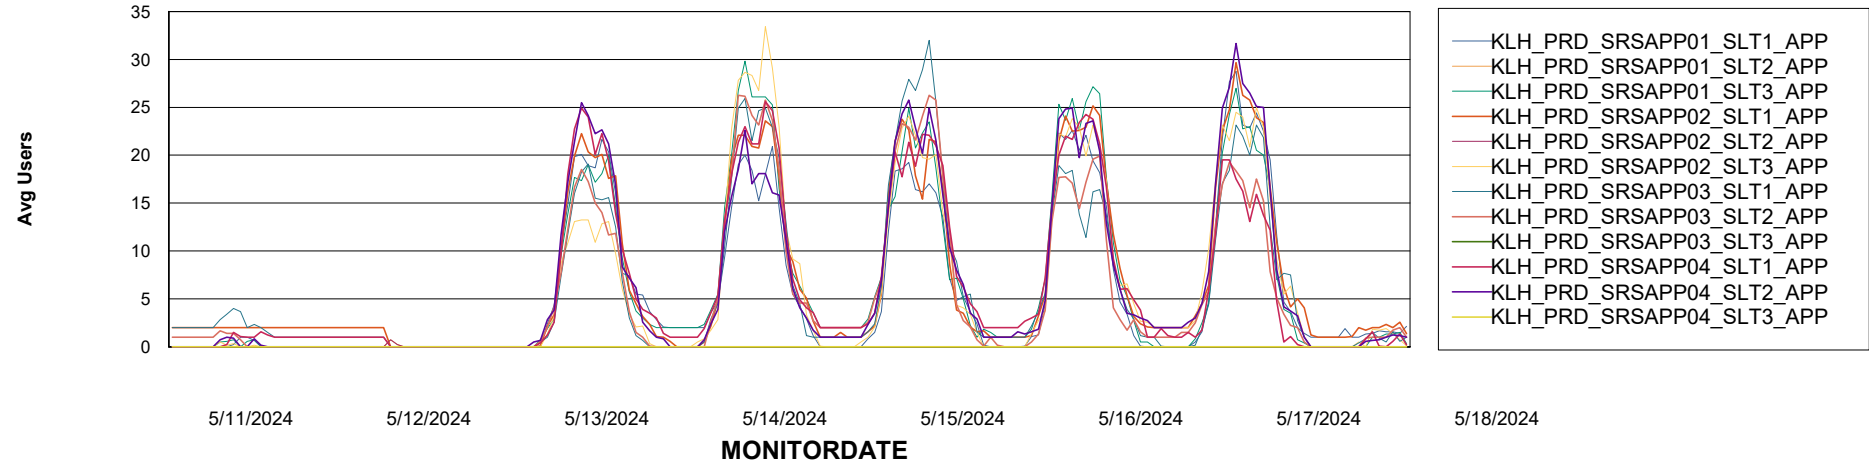

Weekly SLA Customer Report

Customer KLH_Production (24/7)
Database ID 139

ABSSolute Application Server Services

Avg memory used per ABS Server Service

Avg users per day per ABS server

Weekly SLA Customer Report