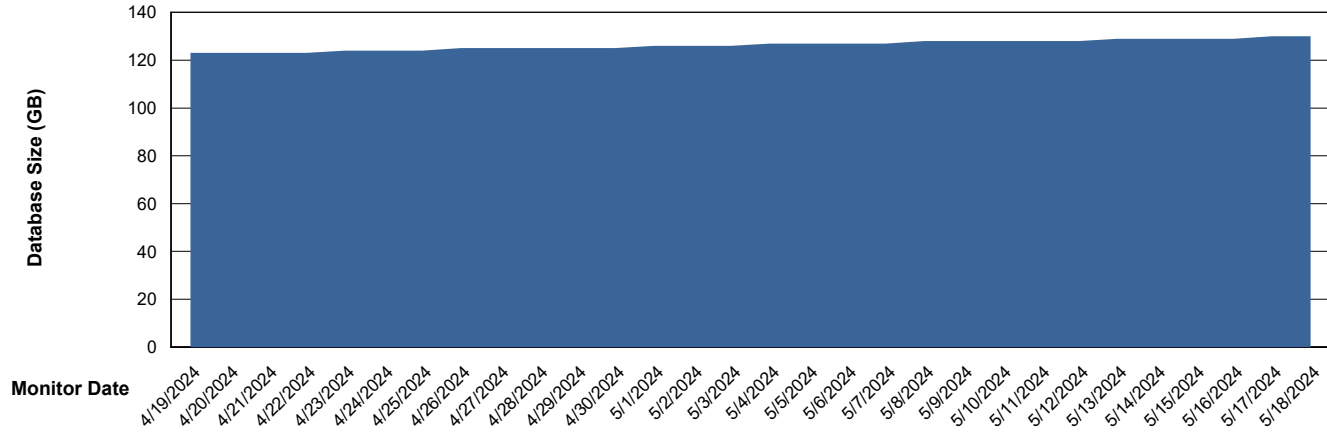

DATABASE SIZE KLH_PRD_SRSBIDB01_ABS1

Database growth over last month