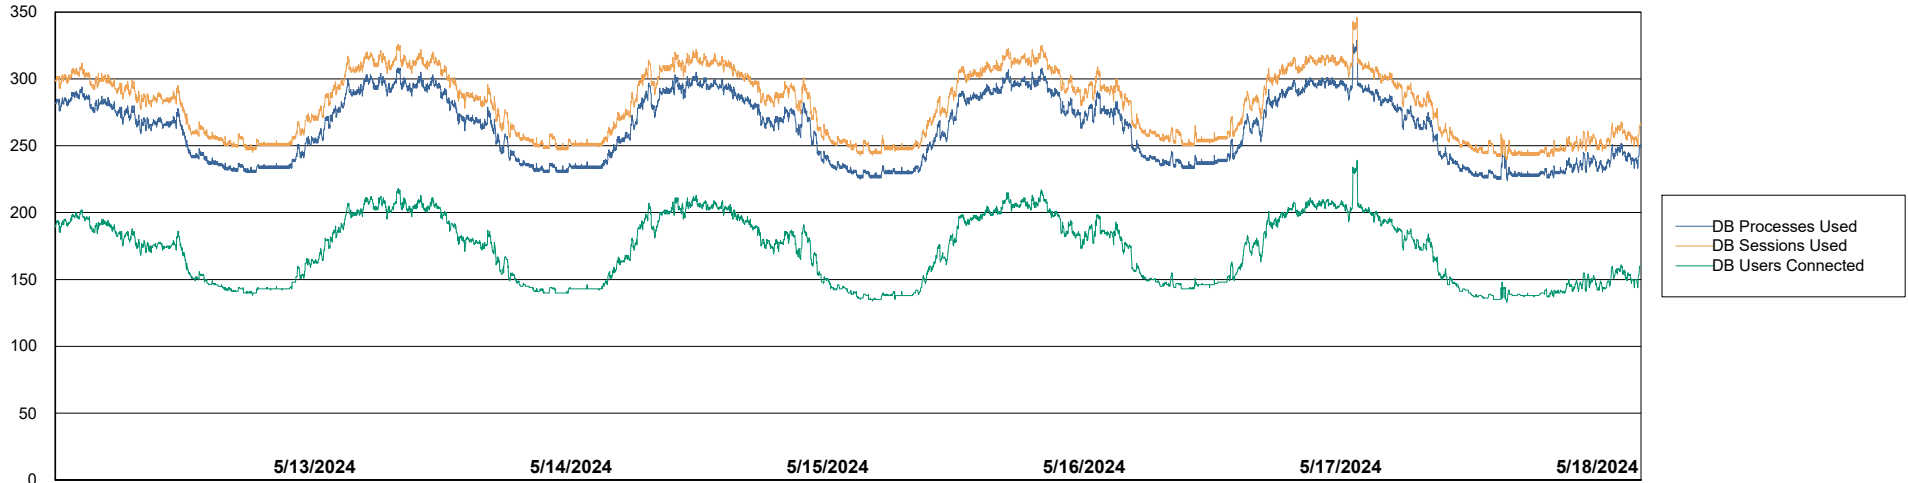

Weekly SLA Customer Report

Customer KLH_Production (24/7)
Database ID 139

Database Performance KLH_PRD_SRSBIDB01_ABS1

Weekly SLA Customer Report

Customer KLH_Production (24/7)
Database ID 139

Database Performance KLH_PRD_SRSDDB01_ABS1