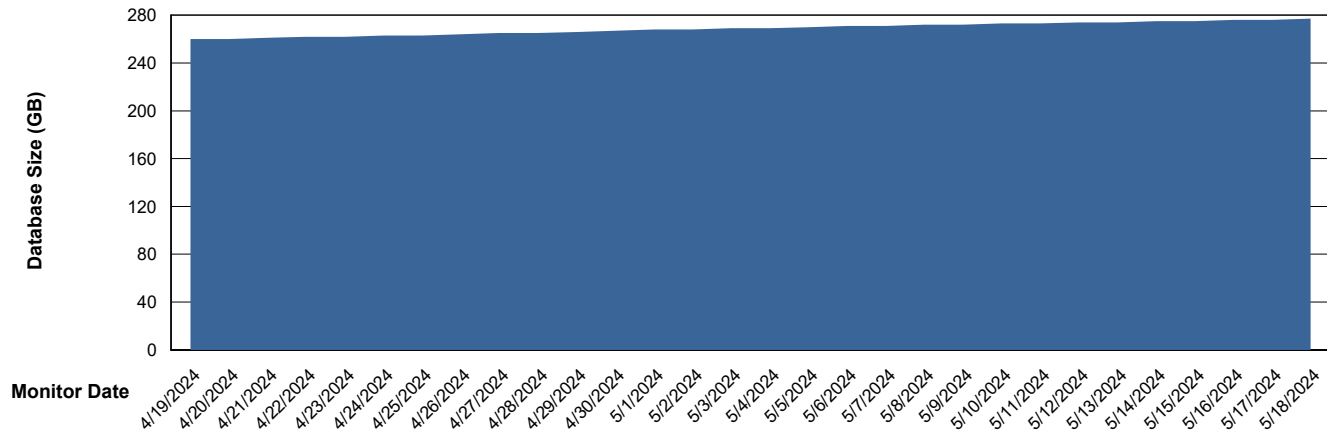

Customer KLH_Production (24/7)
Database ID 139

DATABASE SIZE KLH_PRD_SRSBIDB01_ABS1

Database growth over last month

DATABASE SIZE KLH_PRD_SRSDB01_ABS1

Database growth over last month

Weekly SLA Customer Report