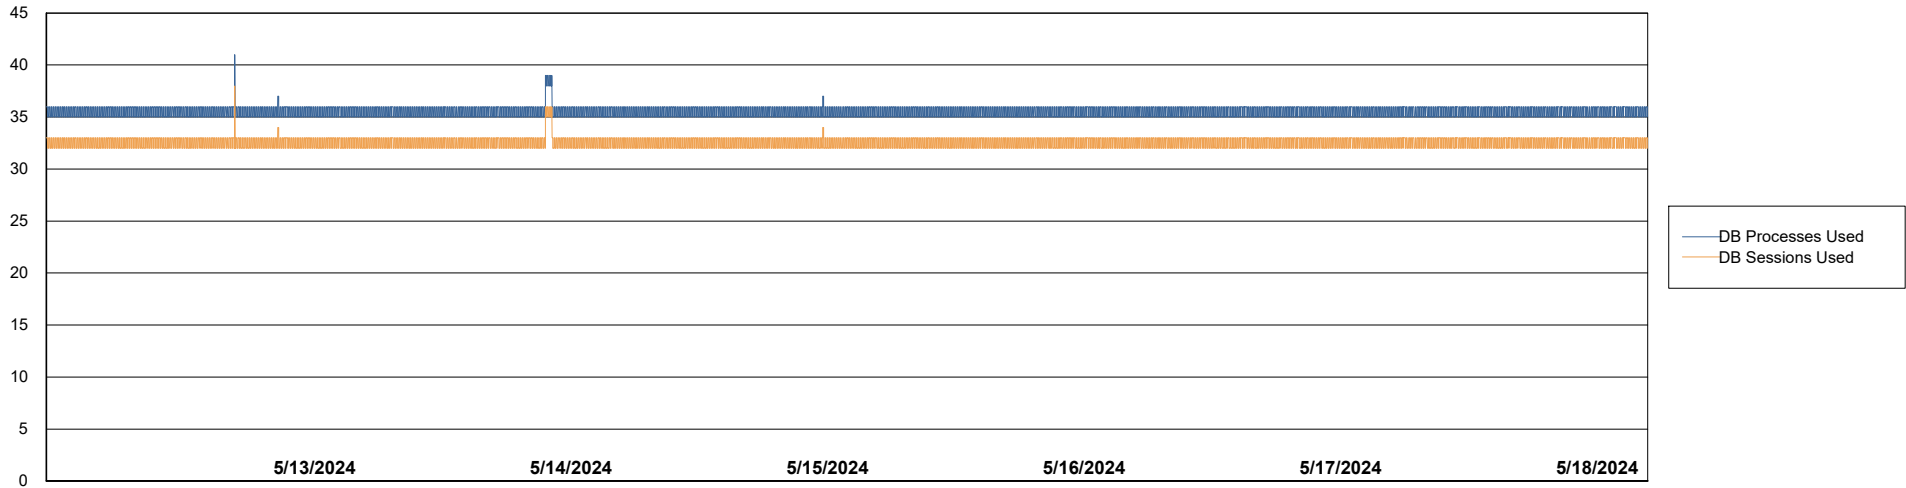

Database Performance KLA_STB_KLAHQORA06_DB_HSBABS1

DB Processes Max 1,000