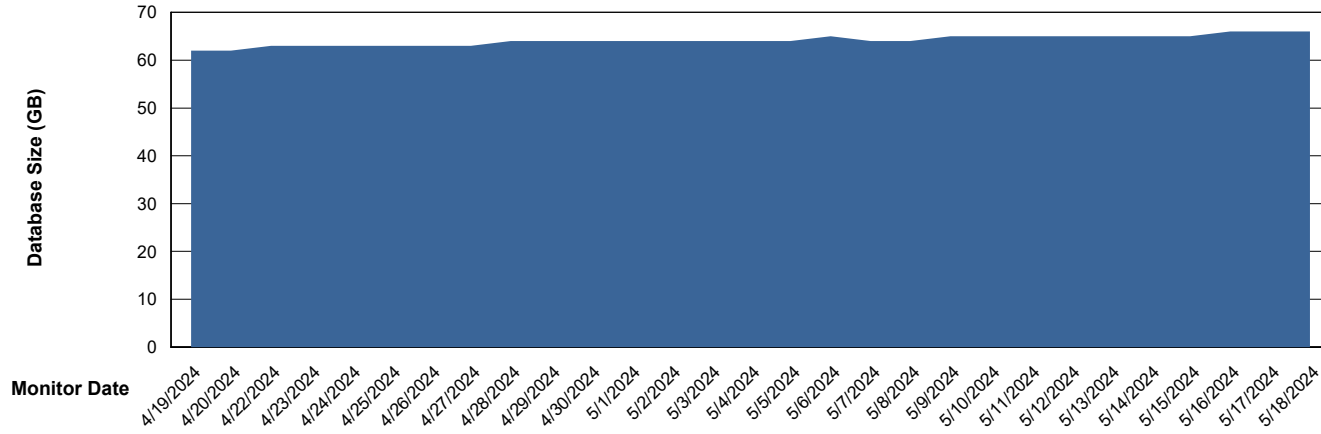

Weekly SLA Customer Report

Customer KBR_Production
Database ID 117

Database Performance KBR_PRD_DB-SRV2_HSBABS1

DB Processes Max 1,000

Weekly SLA Customer Report

Customer KBR_Production
Database ID 117

DATABASE SIZE KBR_PRD_BI-DBSRV_ABS1

Database growth over last month

DATABASE SIZE KBR_PRD_DB-SRV1_ABS1

Database growth over last month

Weekly SLA Customer Report

Customer KBR_Production
Database ID 117

Database Tablespace KBR_PRD_BI-DBSRV_ABS1