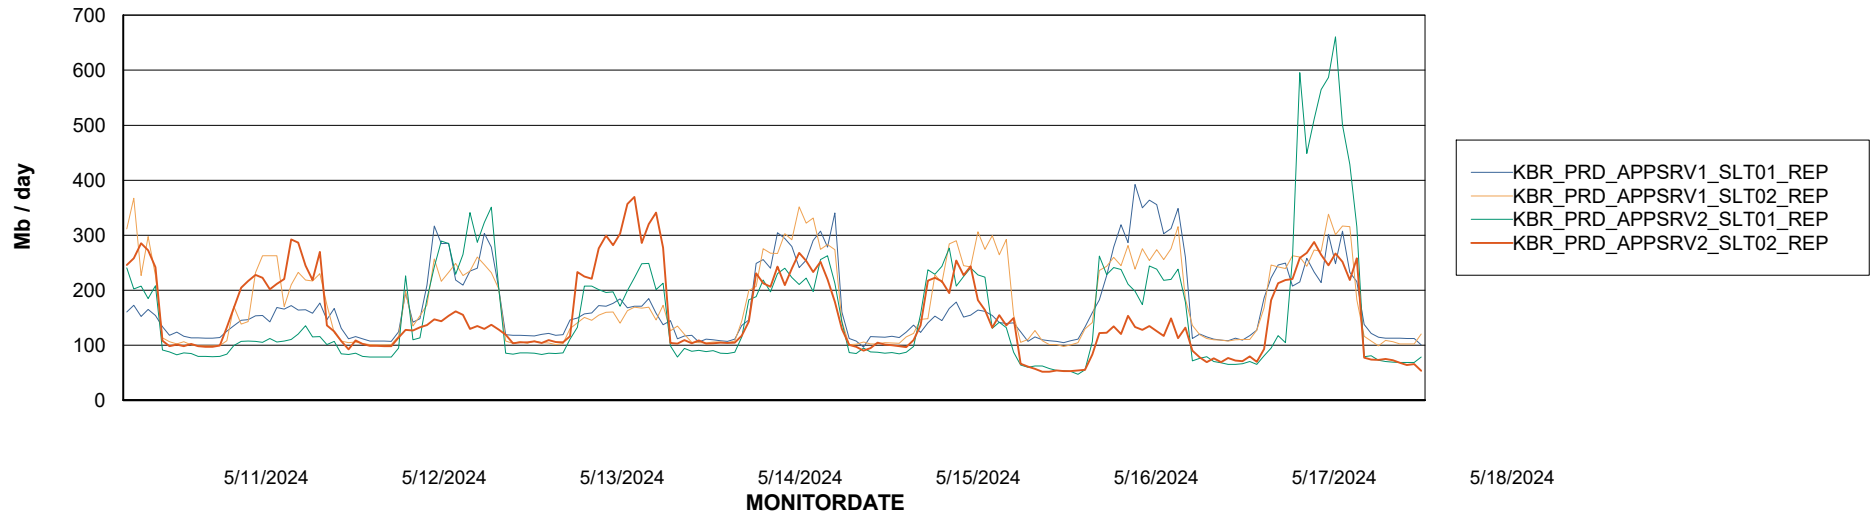

Avg memory used per ABS Server Service

Weekly SLA Customer Report

Customer KBR_Production
Database ID 117

ABSSolute Application Server Services

Avg memory used per ReportServer Service

Avg users per day per ABS server