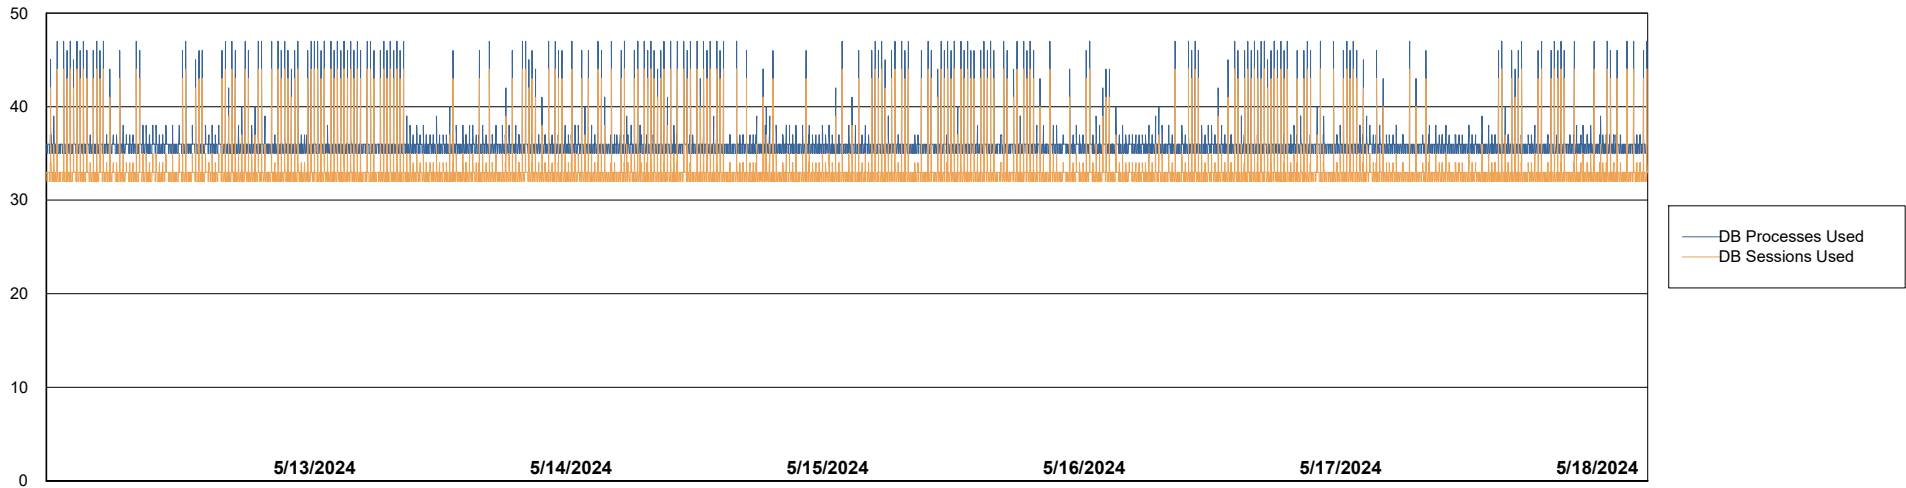

Database Performance KBR_PRD_DB-SRV2_HSBABS1

DB Processes Max 1,000