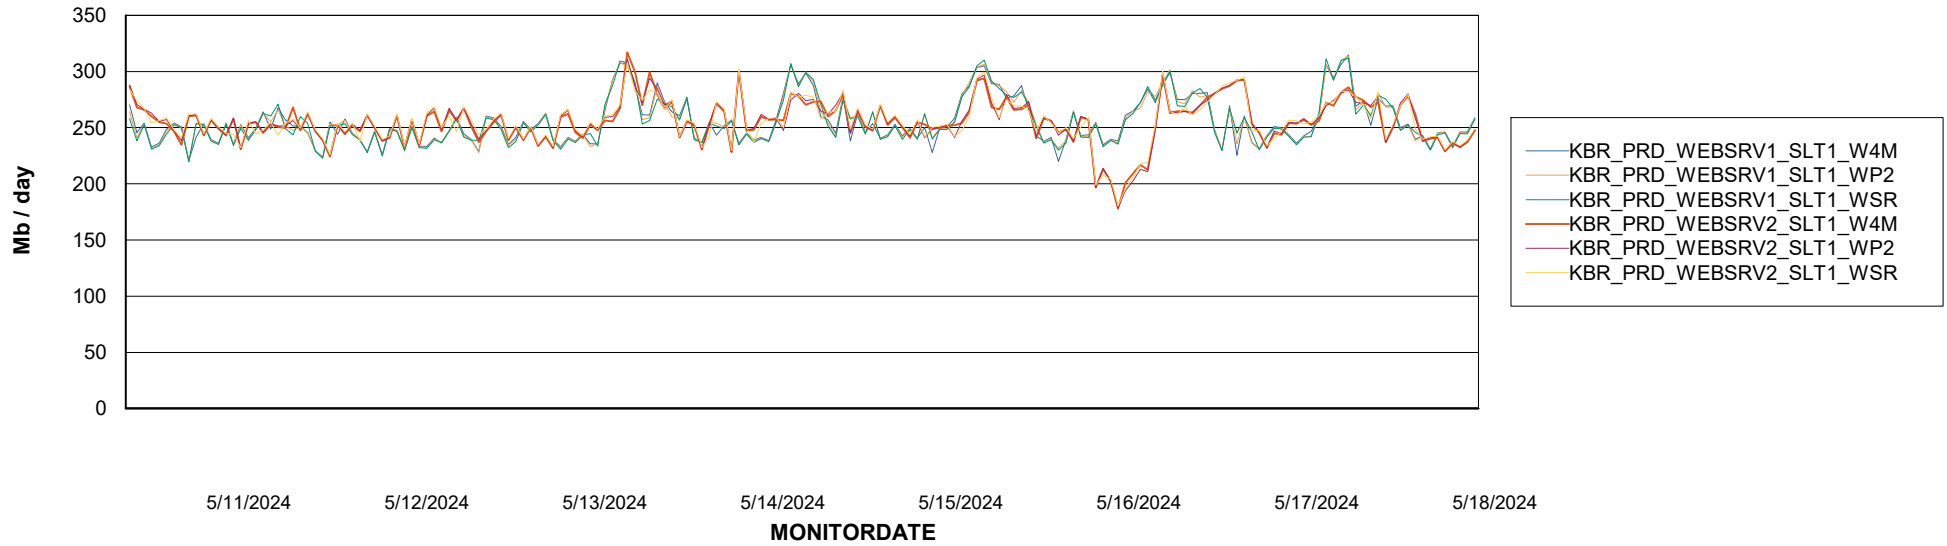

ABSolute Web Component Services

Avg memory used per ABS Web component