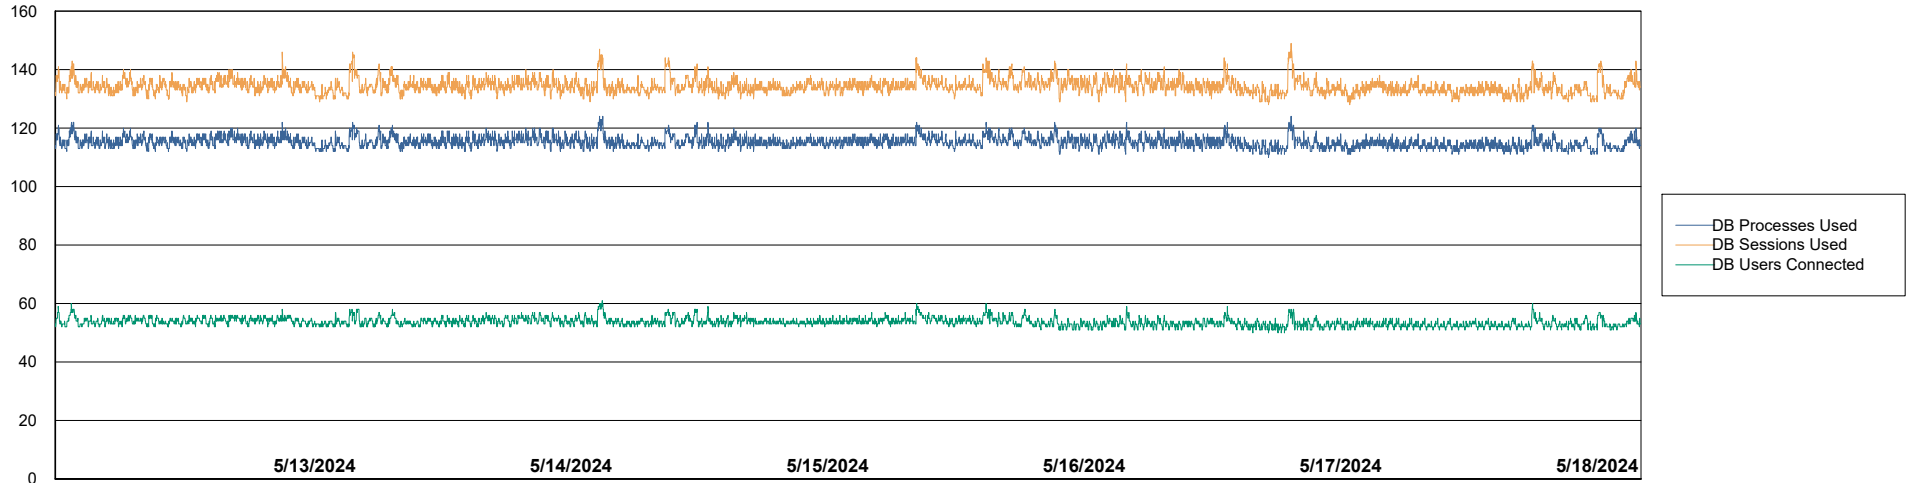

Database Performance KBR_PRD_BI-DBSRV_ABS1