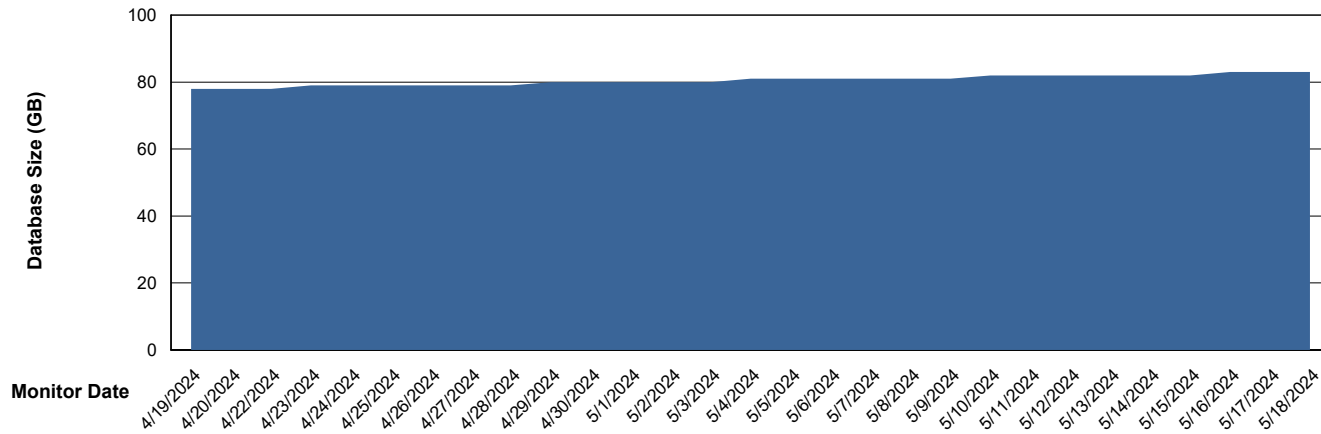

Weekly SLA Customer Report

Customer KBR_Production
Database ID 117

Database Performance KBR_PRD_DB-SRV2_HSBABS1

DB Processes Max 1,000

Weekly SLA Customer Report

Customer KBR_Production
Database ID 117

DATABASE SIZE KBR_PRD_BI-DBSRV_ABS1

Database growth over last month

DATABASE SIZE KBR_PRD_DB-SRV1_ABS1

Database growth over last month

Weekly SLA Customer Report

Customer KBR_Production
Database ID 117

Database Tablespace KBR_PRD_BI-DBSRV_ABS1