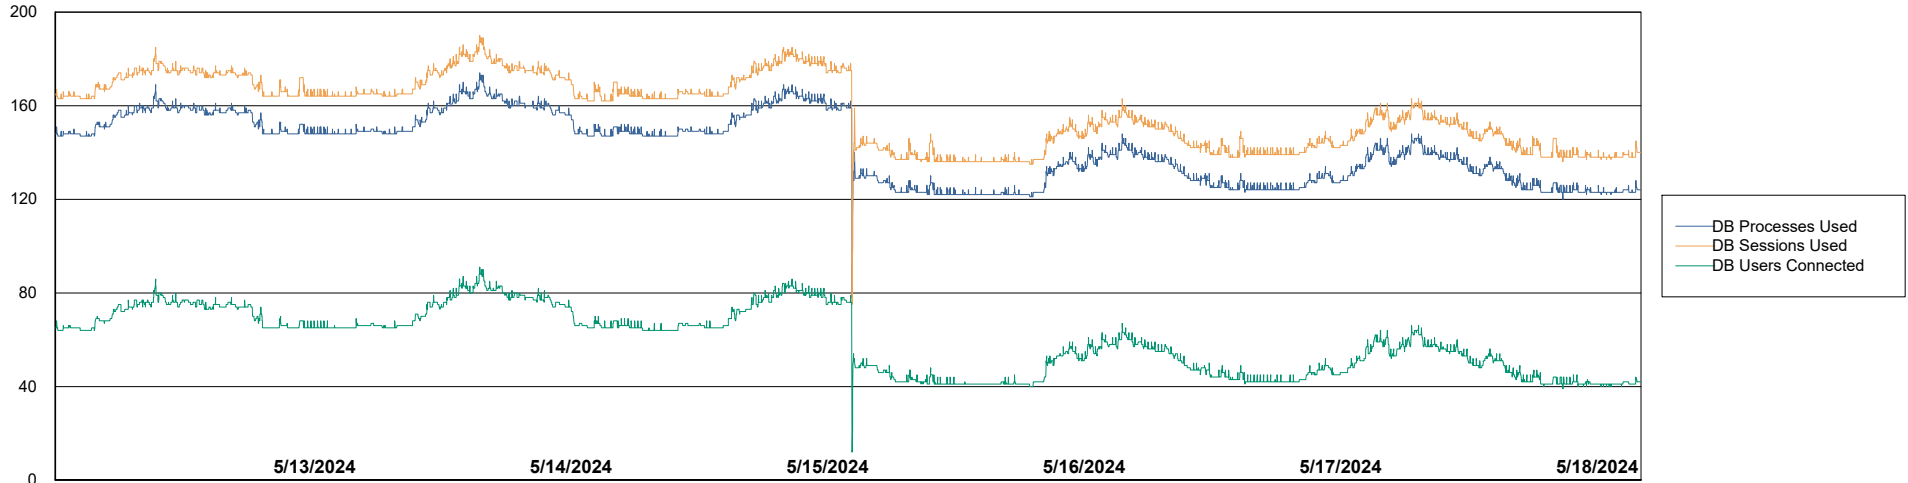

Weekly SLA Customer Report

Customer KBR_Production
Database ID 117

Harddisk Usage KBR_PRD_WEBSRV2

	Free disk space on / (%)	Total disk space on / (Gb)	Used disk space on / (Gb)	Free disk space on /boot (%)	Total disk space on /boot (Gb)	Used disk space on /boot (Gb)
5/18/2024	82	55	10	59	1	0
5/17/2024	82	55	10	59	1	0
5/16/2024	82	55	10	59	1	0
5/15/2024	82	55	10	59	1	0
5/14/2024	82	55	10	59	1	0
5/13/2024	82	55	10	59	1	0
5/12/2024	82	55	10	59	1	0

Weekly SLA Customer Report

Customer KBR_Production
Database ID 117

Database Performance KBR_PRD_BI-DBSRV_ABS1

Weekly SLA Customer Report

Customer KBR_Production
Database ID 117

Database Performance KBR_PRD_DB-SRV1_ABS1