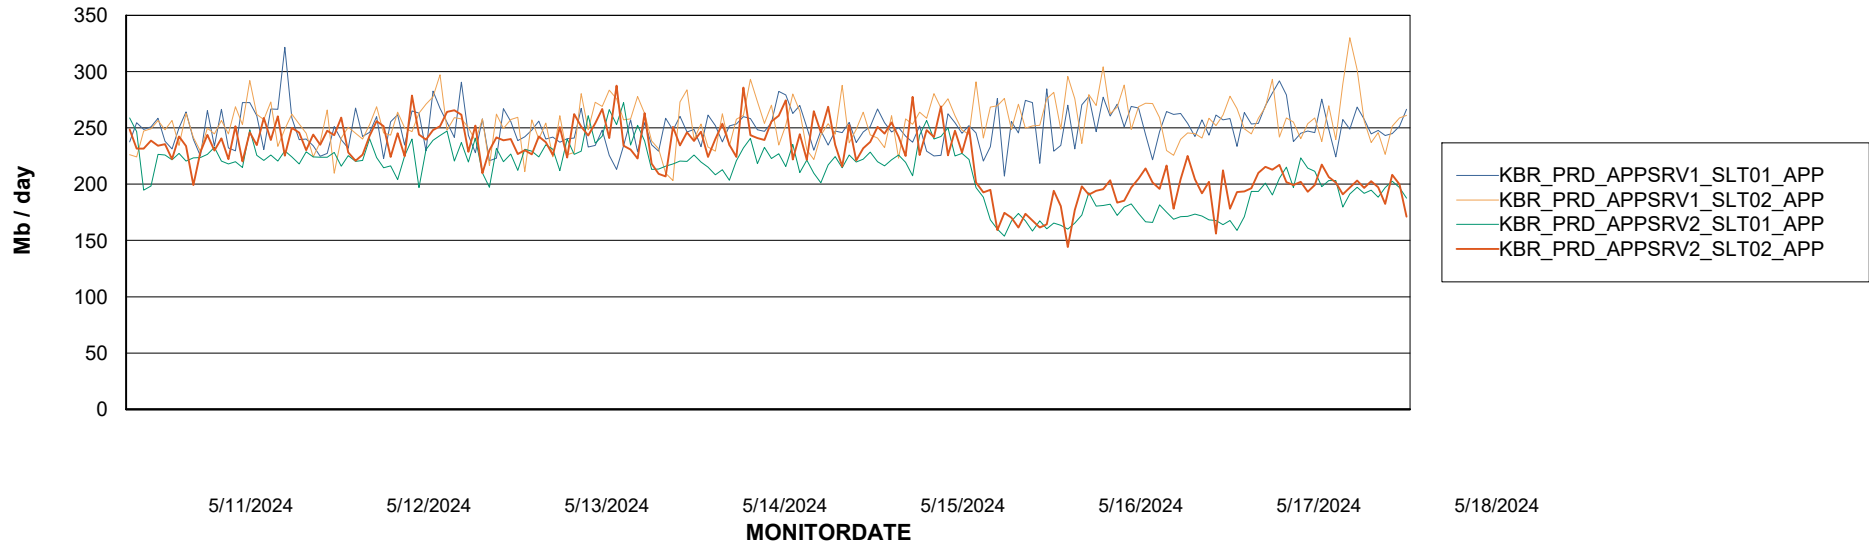

ABSSolute Application Server Services

Avg memory used per ABS Server Service