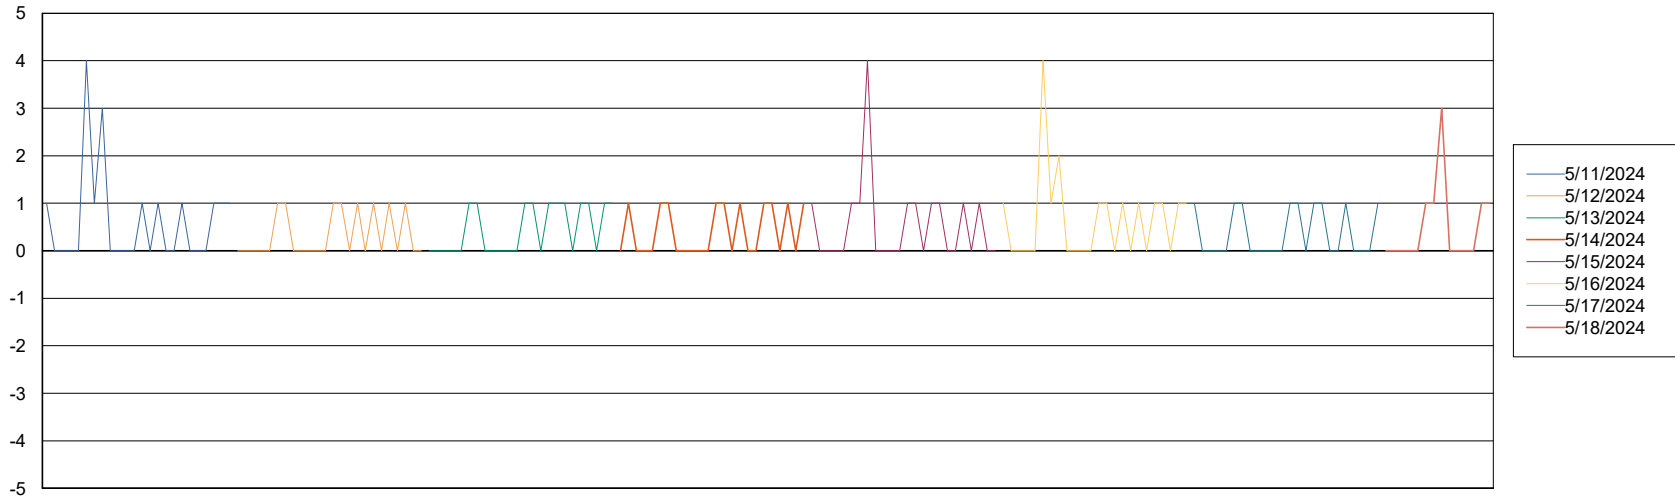

Standby Database Health KBR_Production

Recovery lag for last 7 days