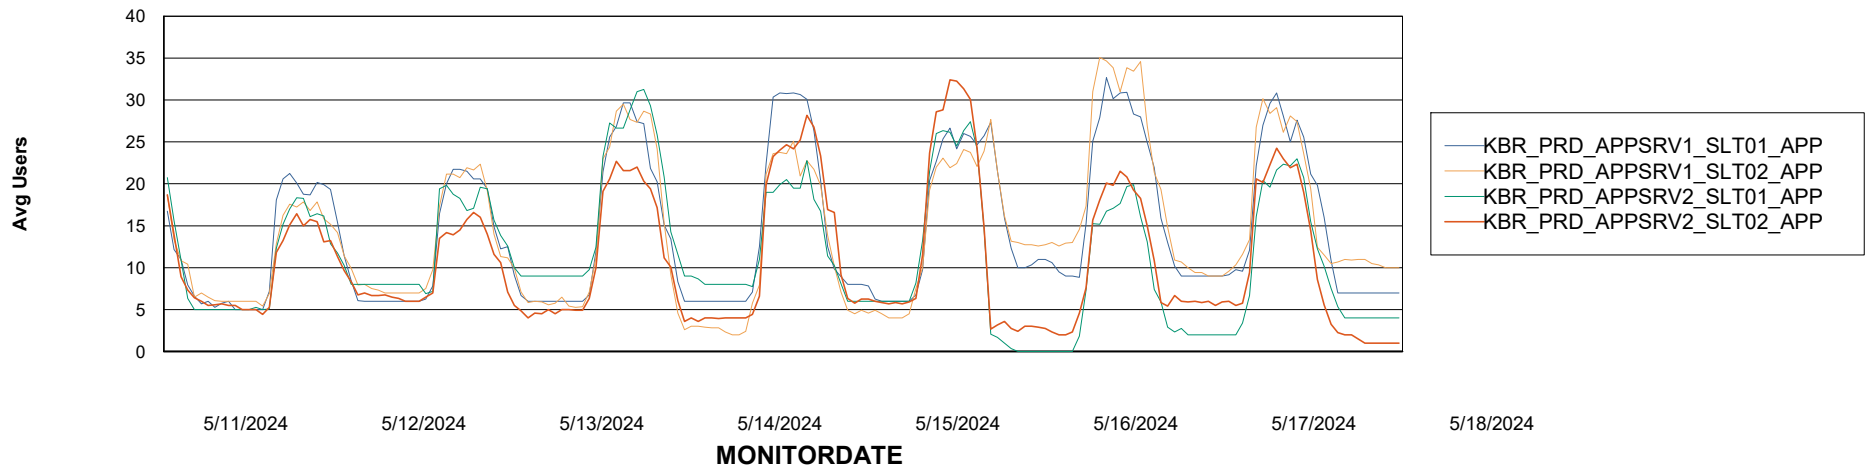

Avg memory used per ABS Server Service

Weekly SLA Customer Report

Customer KBR_Production
Database ID 117

ABSSolute Application Server Services

Avg memory used per ReportServer Service

Avg users per day per ABS server