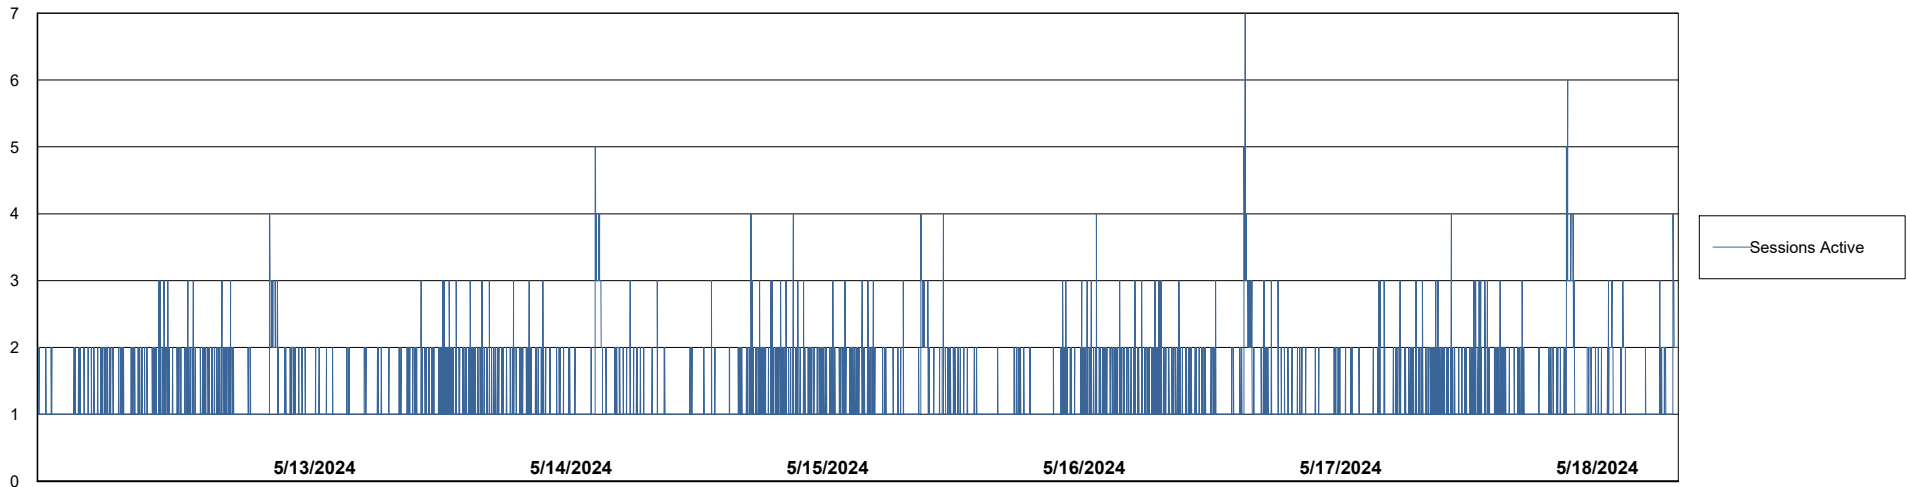

Weekly SLA Customer Report

Customer KBR_Production
Database ID 117

Harddisk Usage KBR_PRD_WEBSRV2

	Free disk space on / (%)	Total disk space on / (Gb)	Used disk space on / (Gb)	Free disk space on /boot (%)	Total disk space on /boot (Gb)	Used disk space on /boot (Gb)
5/18/2024	82	55	10	59	1	0
5/17/2024	82	55	10	59	1	0
5/16/2024	82	55	10	59	1	0
5/15/2024	82	55	10	59	1	0
5/14/2024	82	55	10	59	1	0
5/13/2024	82	55	10	59	1	0
5/12/2024	82	55	10	59	1	0

Weekly SLA Customer Report

Customer KBR_Production
Database ID 117

Database Performance KBR_PRD_BI-DBSRV_ABS1

Weekly SLA Customer Report

Customer KBR_Production
Database ID 117

Database Performance KBR_PRD_DB-SRV1_ABS1