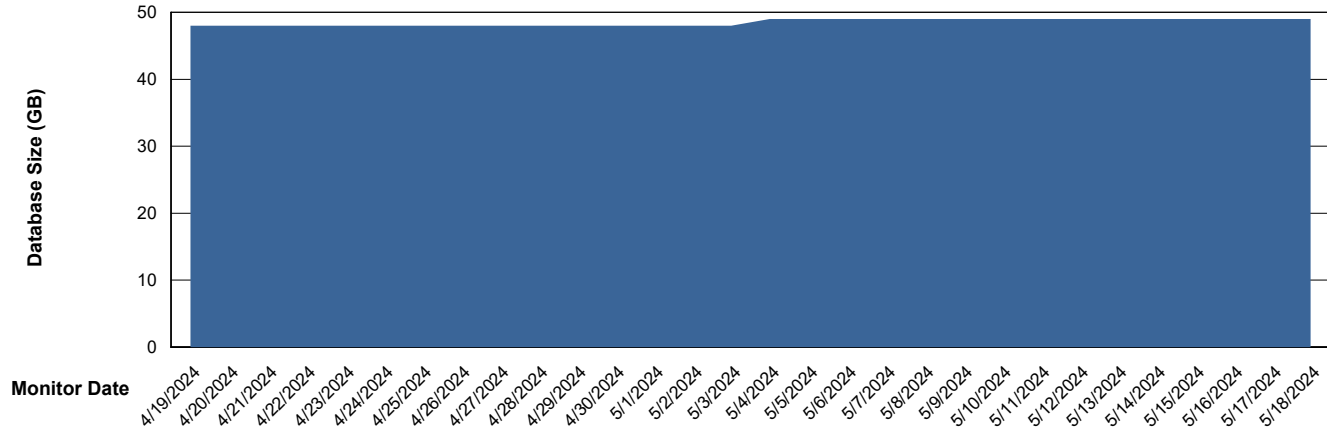

DATABASE SIZE HUE_PRD_S-ORABI2_ABS1

Database growth over last month