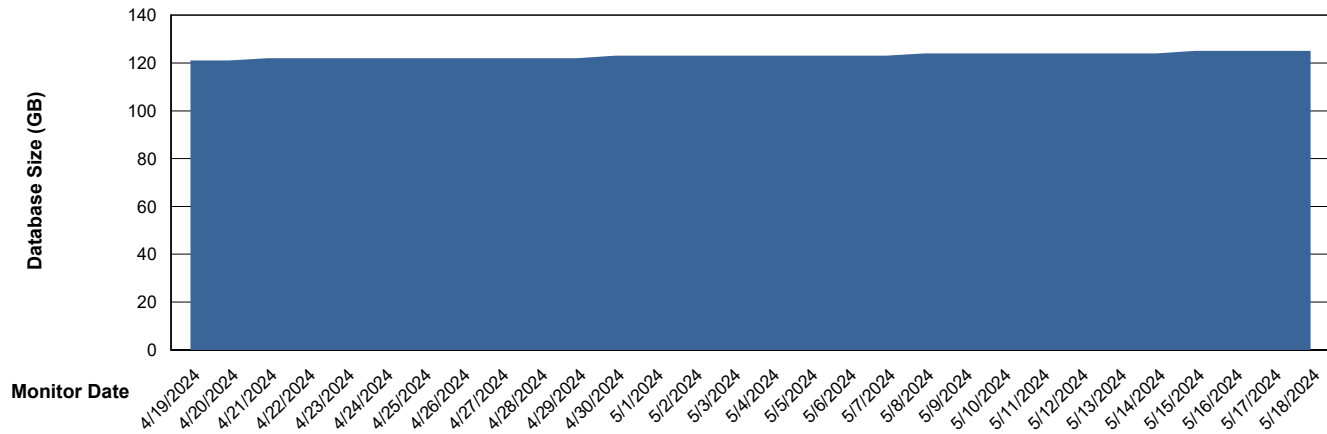

DATABASE SIZE HUE_PRD_S-ORAPROD2_ABS1

Database growth over last month