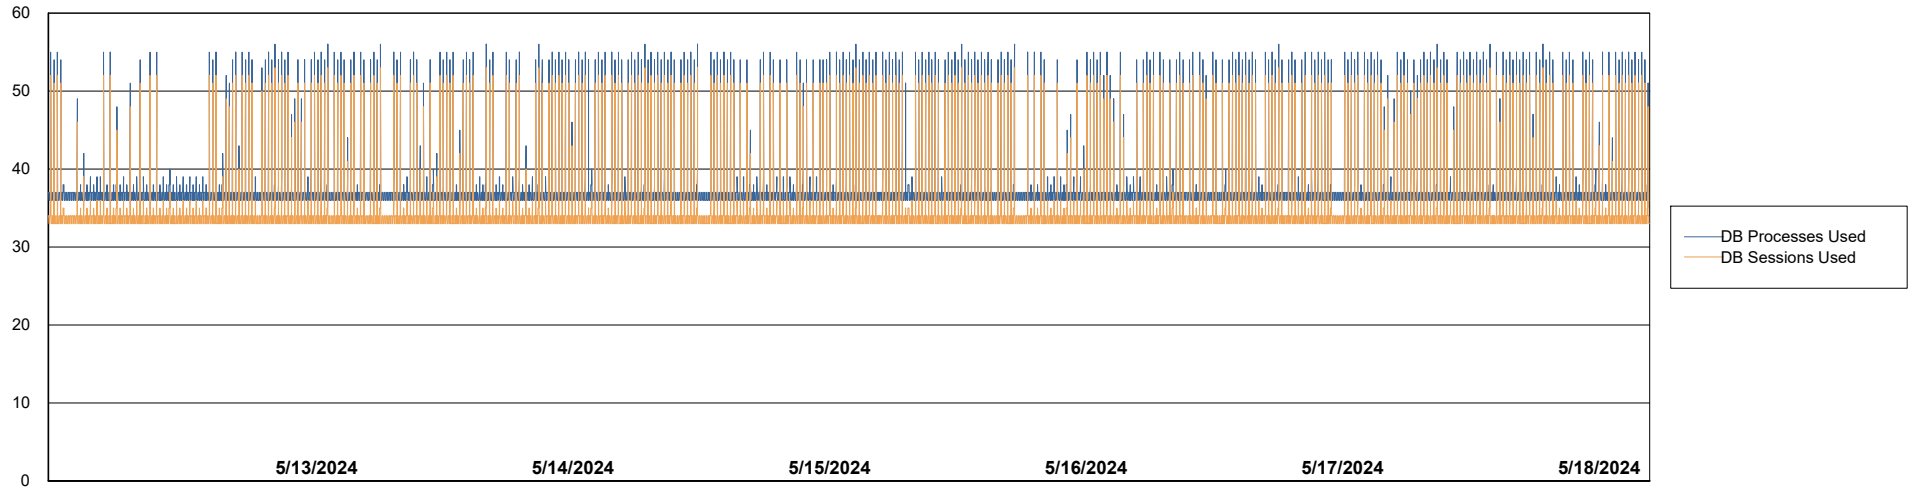

Database Performance HUE_PRD_S-ORATEST2_HSBABS1

DB Processes Max 1,000