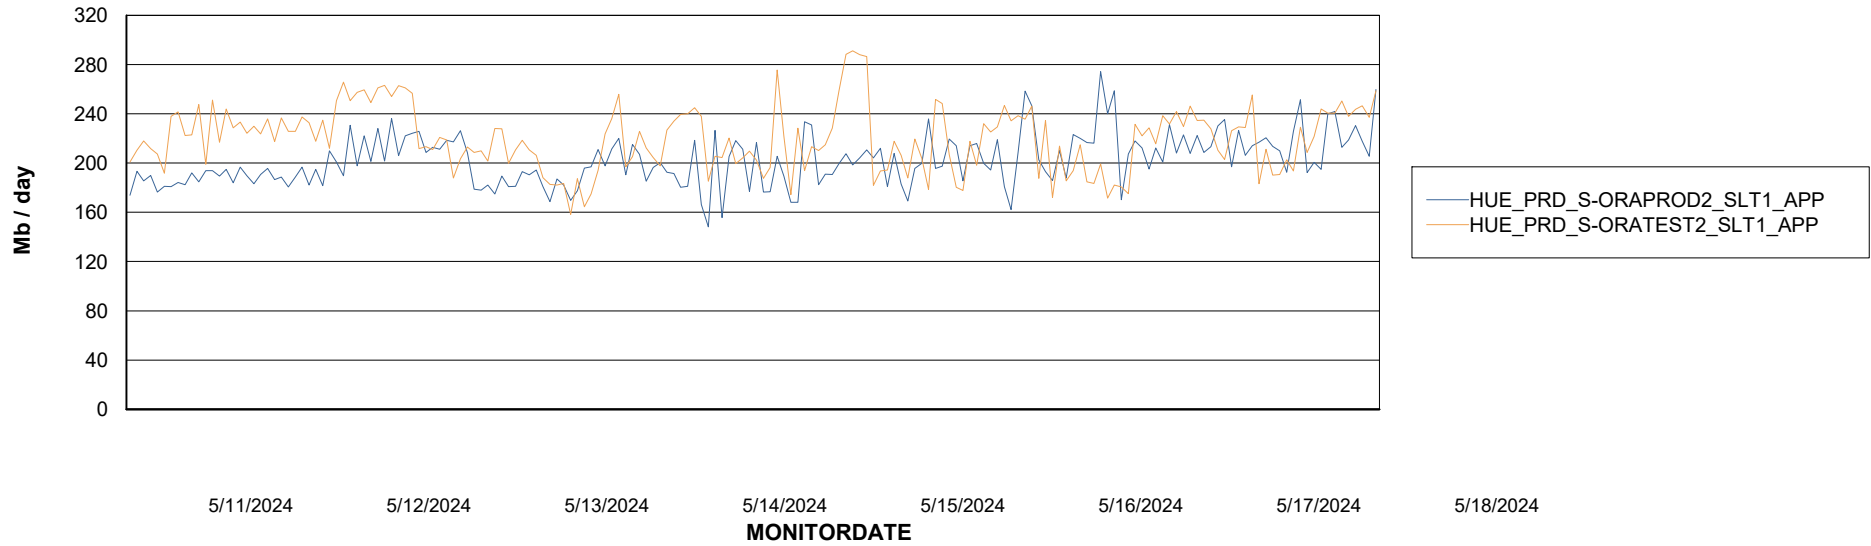

ABSSolute Application Server Services

Avg memory used per ABS Server Service