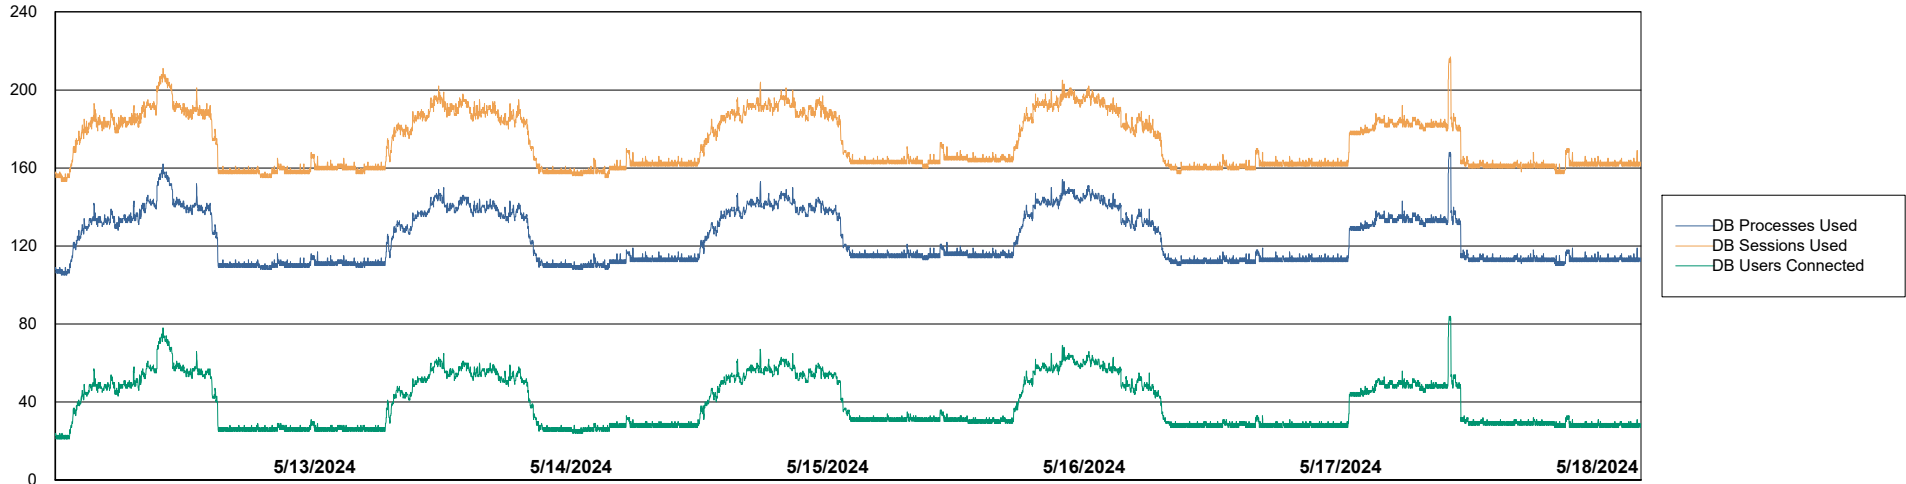

# Weekly SLA Customer Report

Customer HUE\_Production  
Database ID 154

Database Performance HUE\_PRD\_S-ORAPROD2\_ABS1