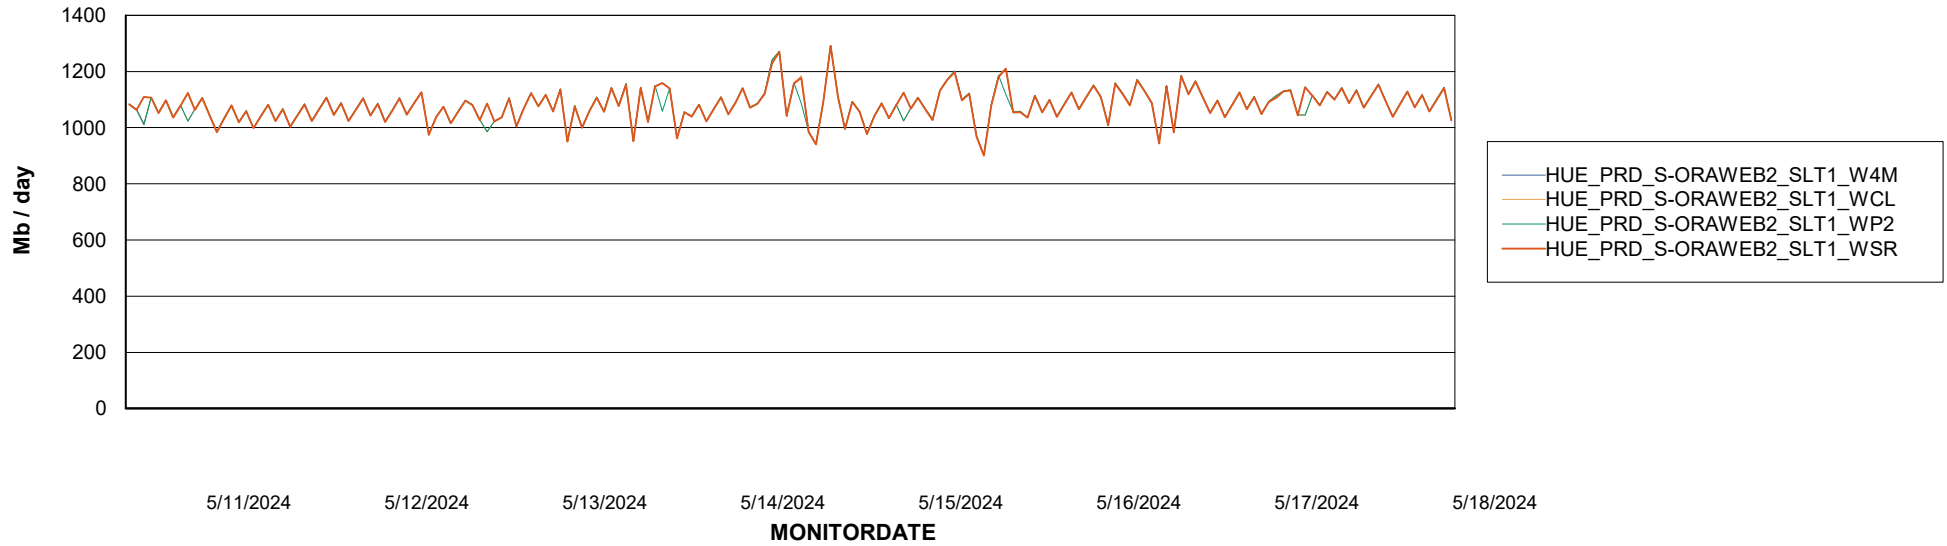

ABSolute Web Component Services

Avg memory used per ABS Web component