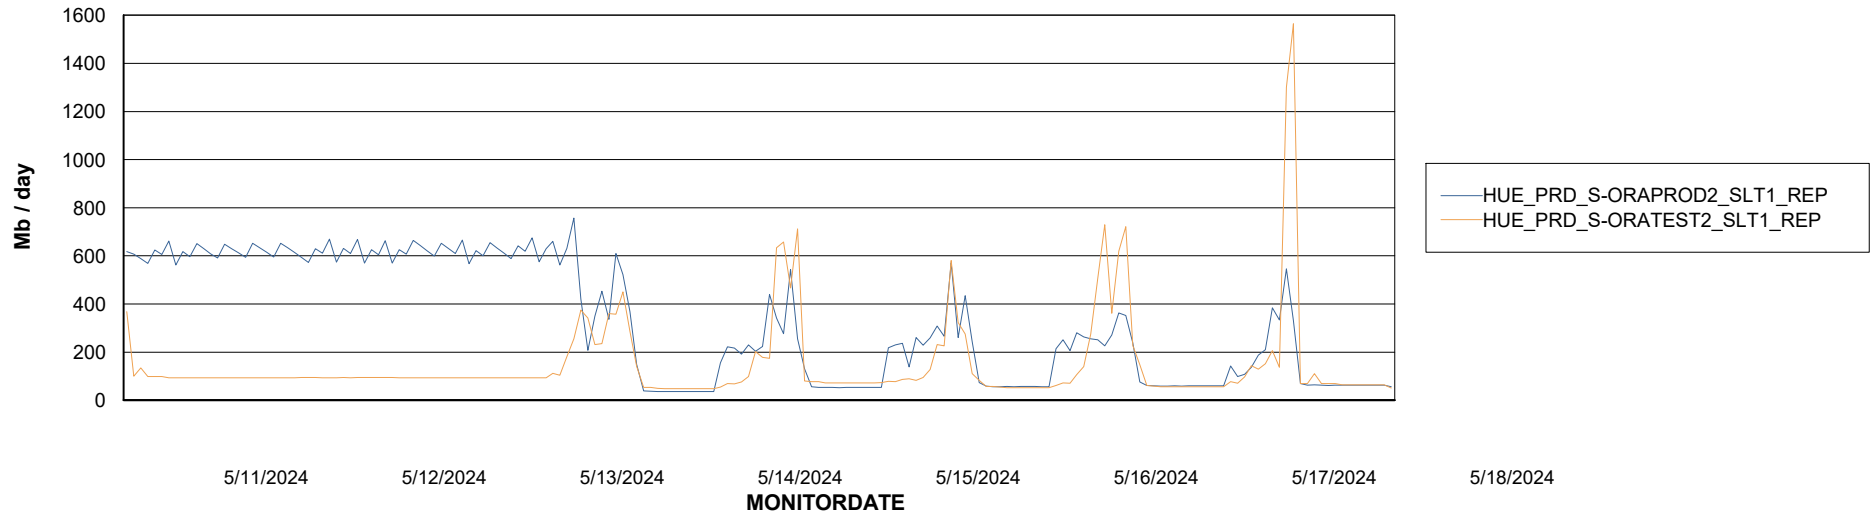

ABSSolute Application ReportServer Services

Avg memory used per ReportServer Service