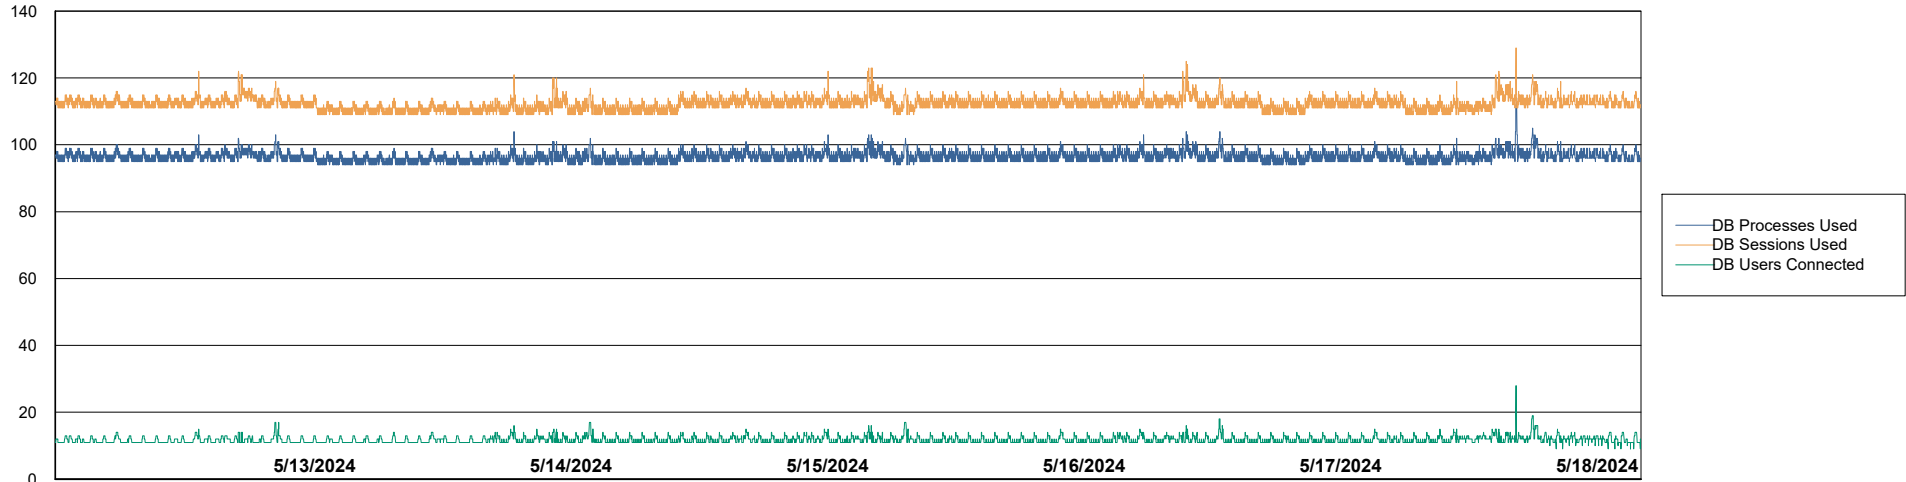

DB Processes Max 0
DB Processes Max 1,000

Weekly SLA Customer Report

Customer ELJ Production
Database ID 72

Database Performance ELJ_PRD_FRASEQXPRDDB03_ABS1

Weekly SLA Customer Report

Customer ELJ Production
Database ID 72