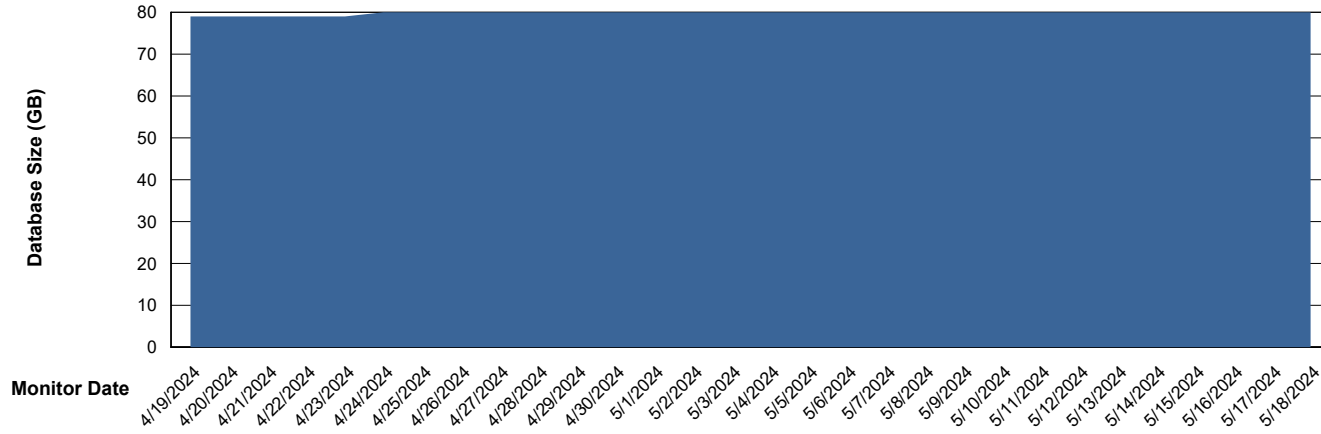

DATABASE SIZE ELJ_PRD_FRASEQXPRDDB01_ABS1

Database growth over last month