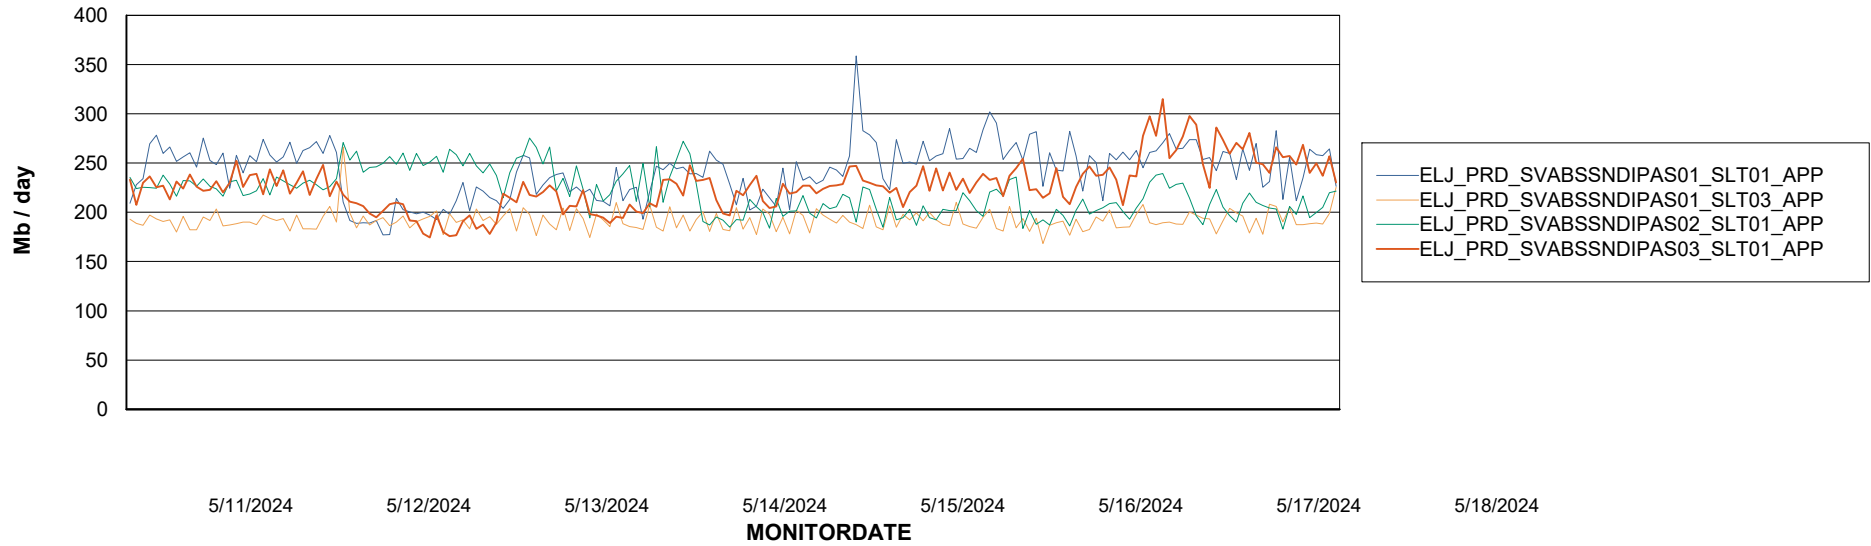

ABSSolute Application Server Services

Avg memory used per ABS Server Service