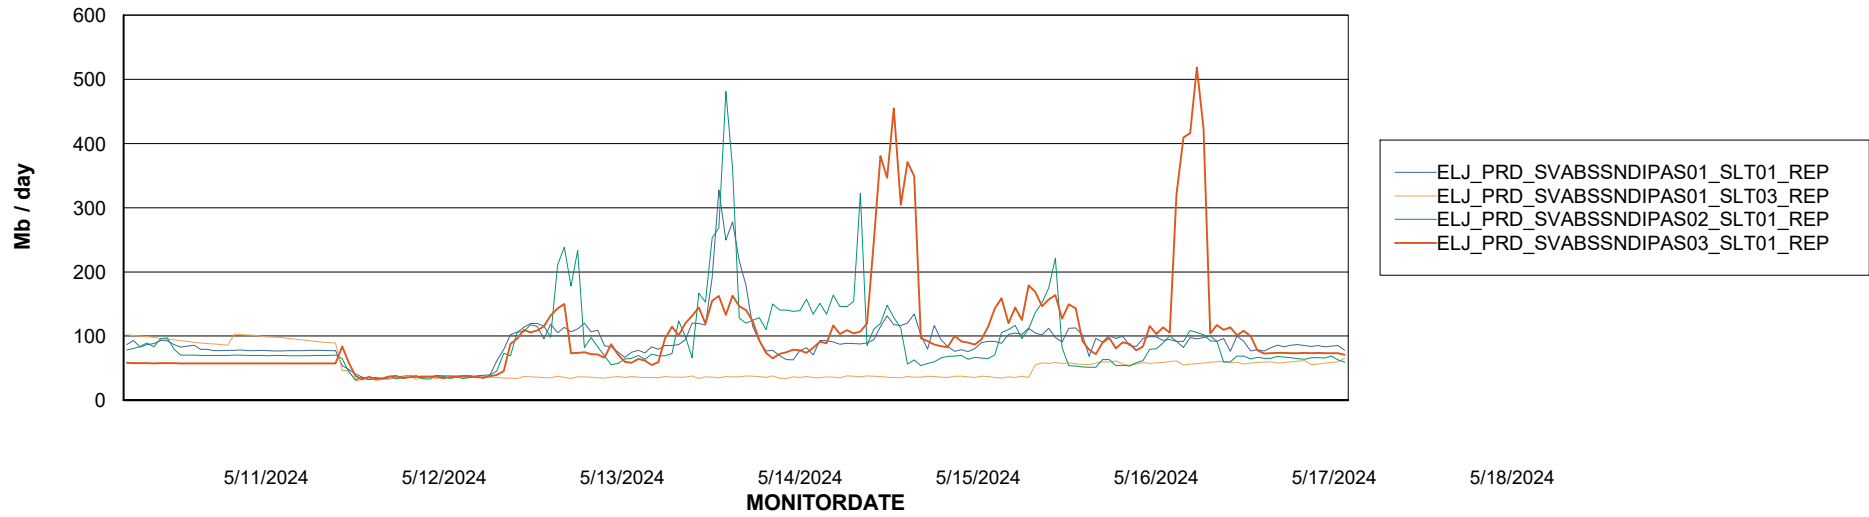

Avg memory used per ABS Server Service

Avg users per day per ABS server

Weekly SLA Customer Report

Customer ELJ Production
Database ID 72

ABSSolute Application ReportServer Services

Avg memory used per ReportServer Service