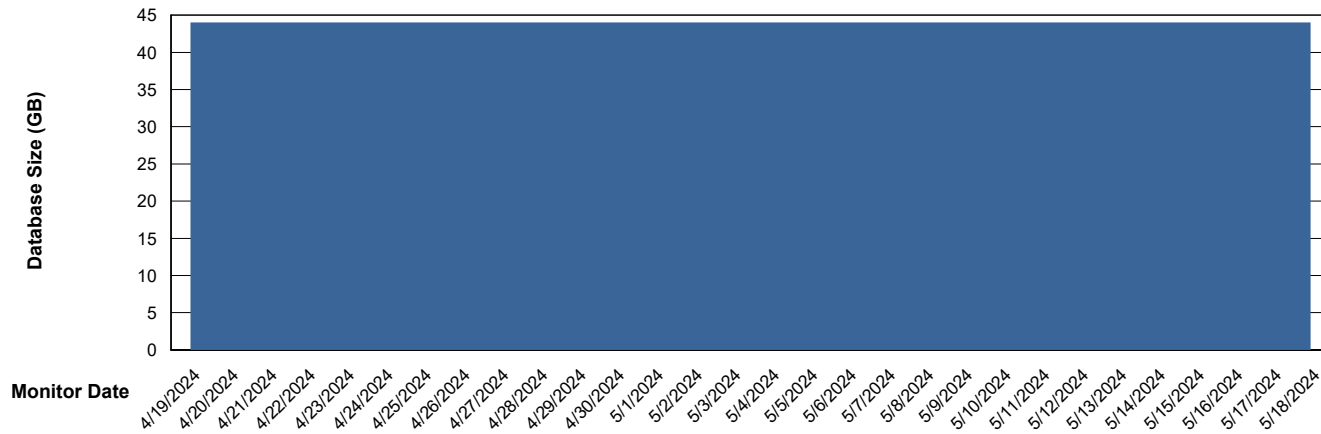

DB Processes Max 0
DB Processes Max 1,000

Weekly SLA Customer Report

Customer ELJ Production
Database ID 72

Database Performance ELJ_PRD_FRASEQXPRDDB03_ABS1

Weekly SLA Customer Report

Customer ELJ Production
Database ID 72

DATABASE SIZE ELJ_PRD_FRASEQXPRDDB01_ABS1

Database growth over last month

DATABASE SIZE ELJ_PRD_FRASEQXPRDDB03_ABS1

Database growth over last month

Weekly SLA Customer Report

Customer ELJ Production
Database ID 72