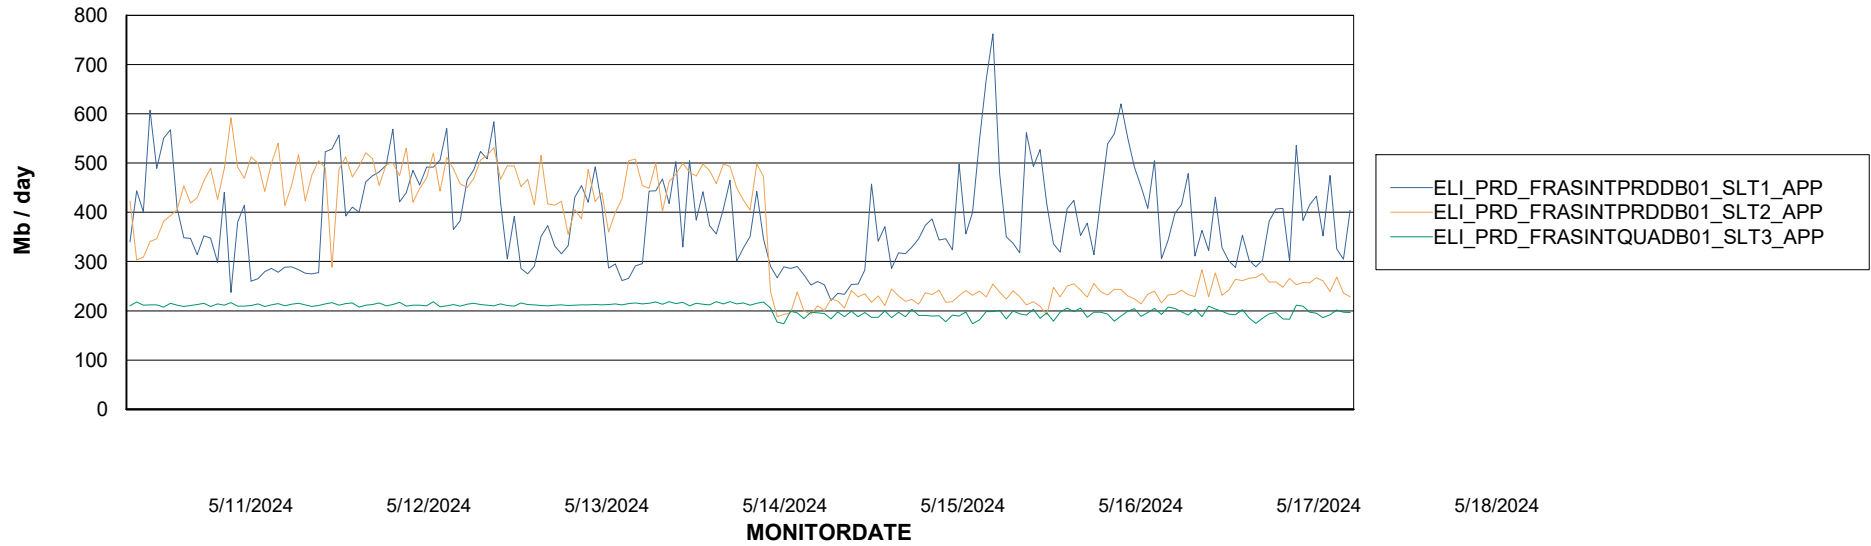

ABSSolute Application Server Services

Avg memory used per ABS Server Service