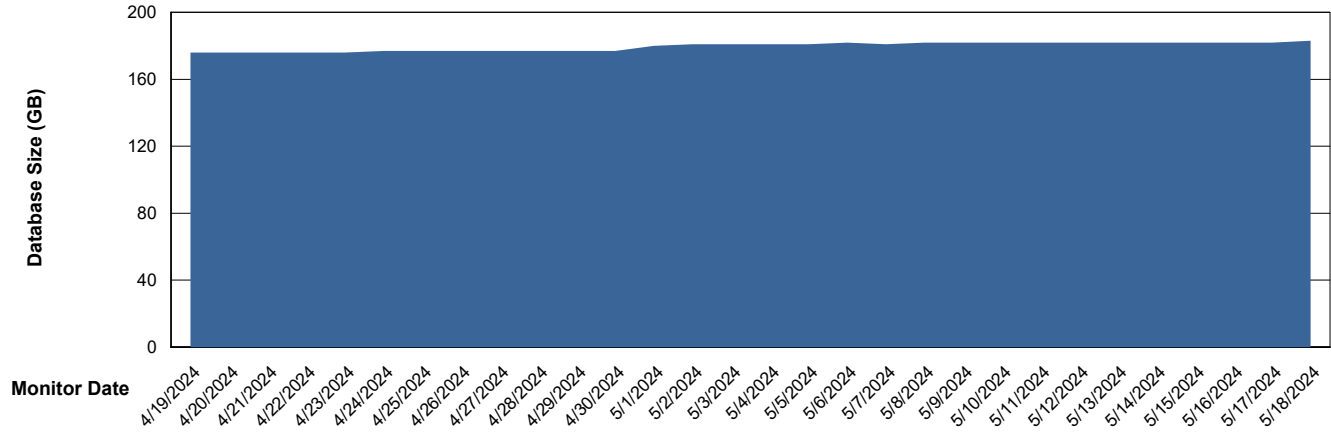

DATABASE SIZE ELI_PRD_FRASEQXPRDDB04-BI_ABS1

Database growth over last month