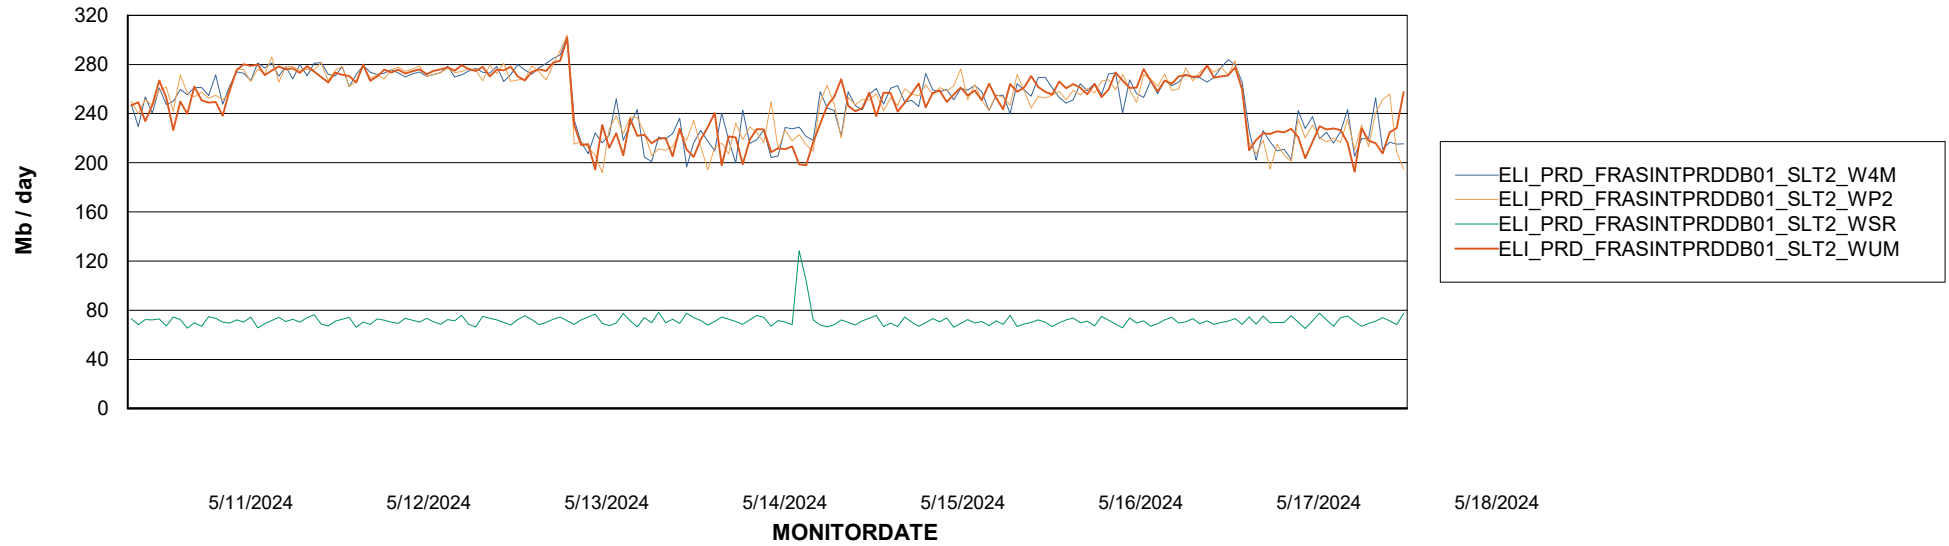

ABSolute Web Component Services

Avg memory used per ABS Web component