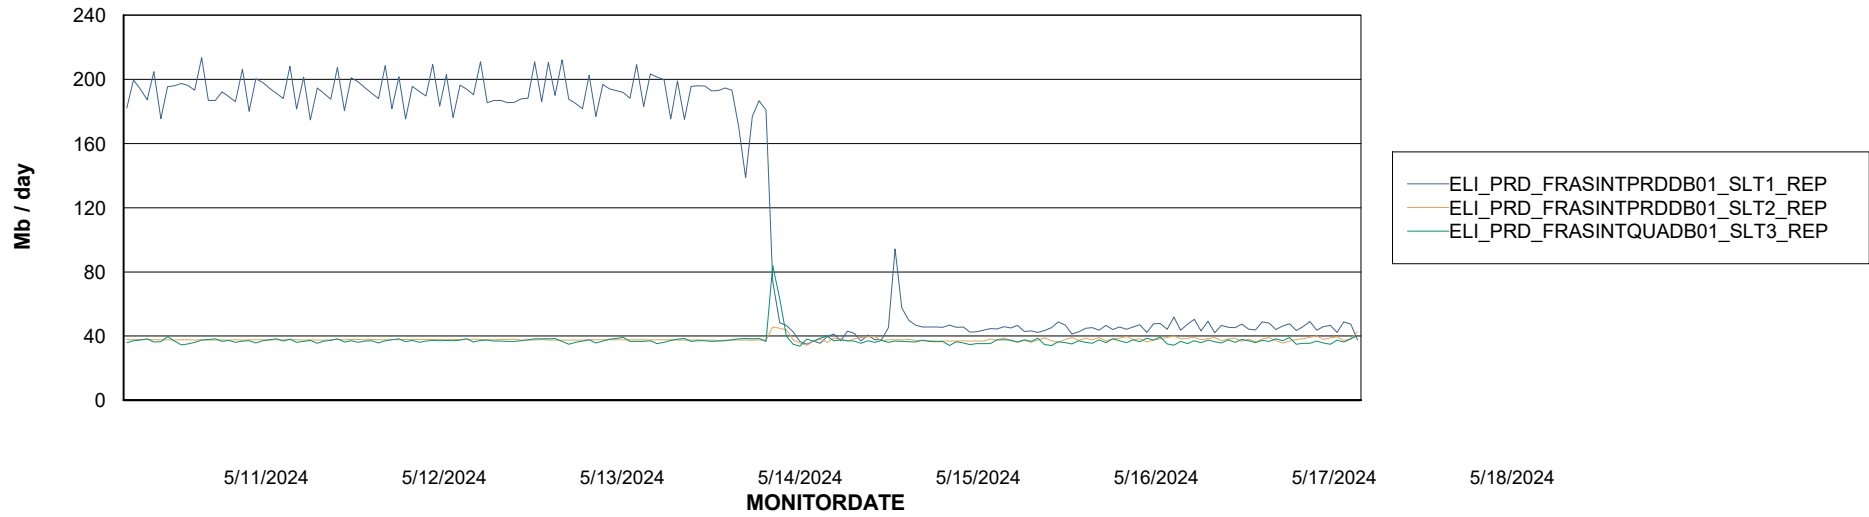

ABSSolute Application ReportServer Services

Avg memory used per ReportServer Service