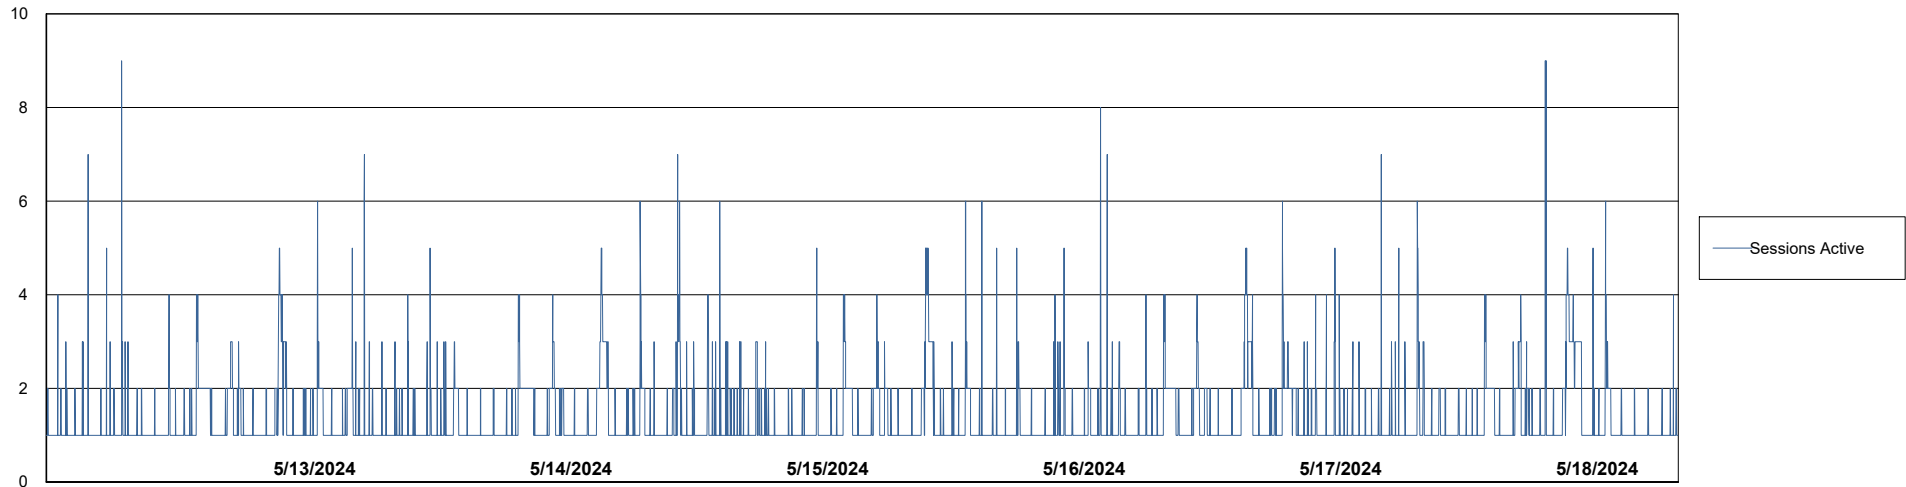

Database Performance ELI_PRD_FRASEQXPRDDB04-BI_ABS1