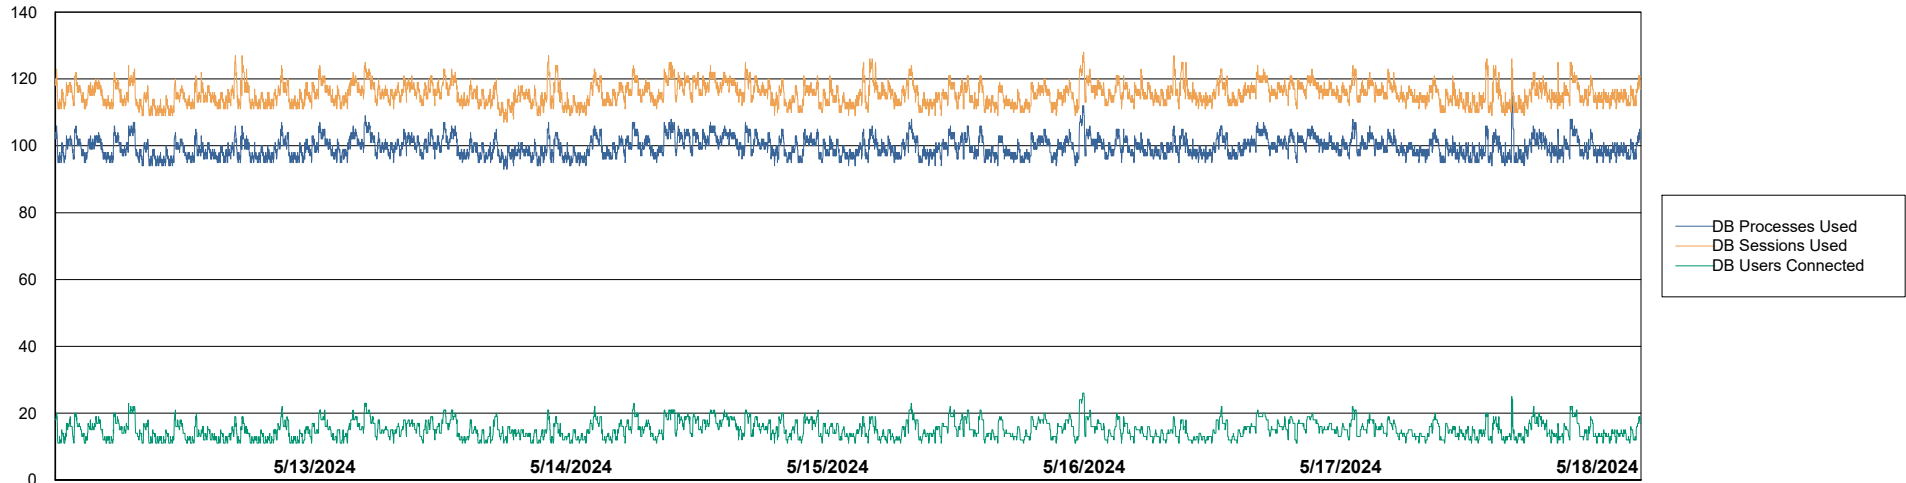

Database Performance ELI_PRD_FRASEQXPRDDB04-BI_ABS1