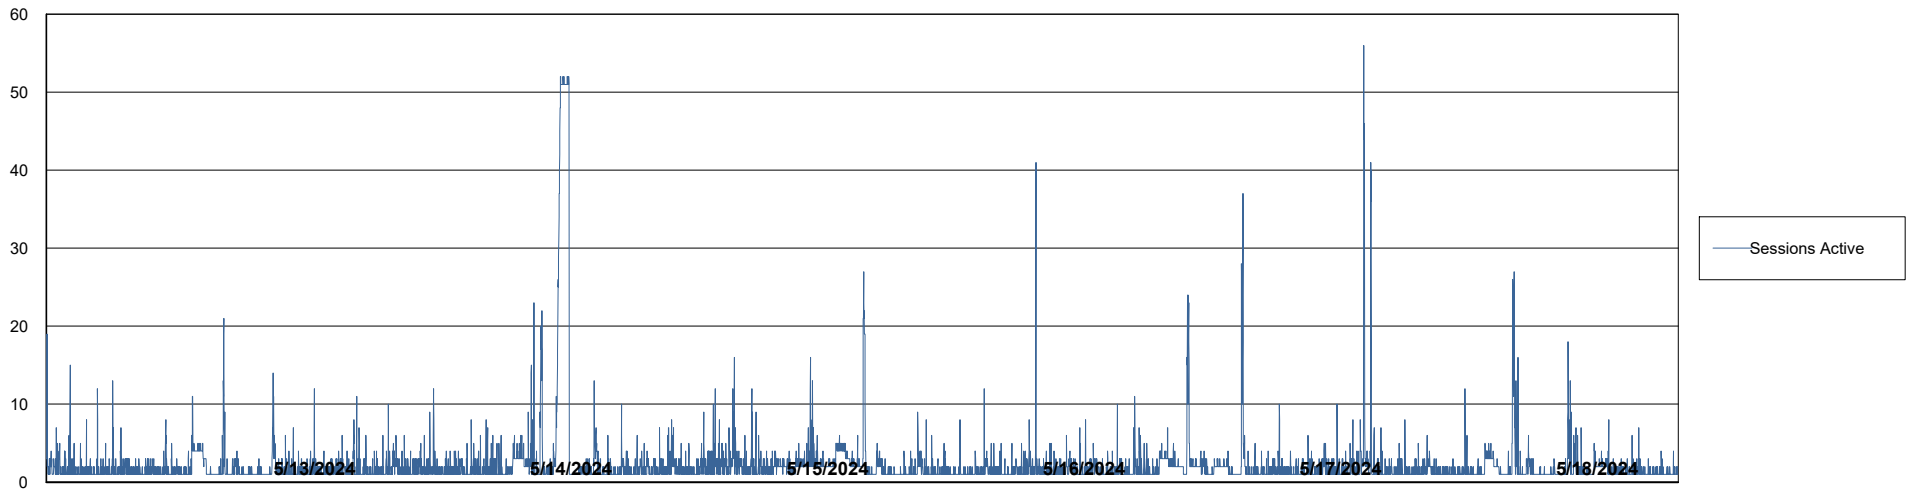

Database Performance ELI_PRD_FRASINTPRDDB01_ABS1