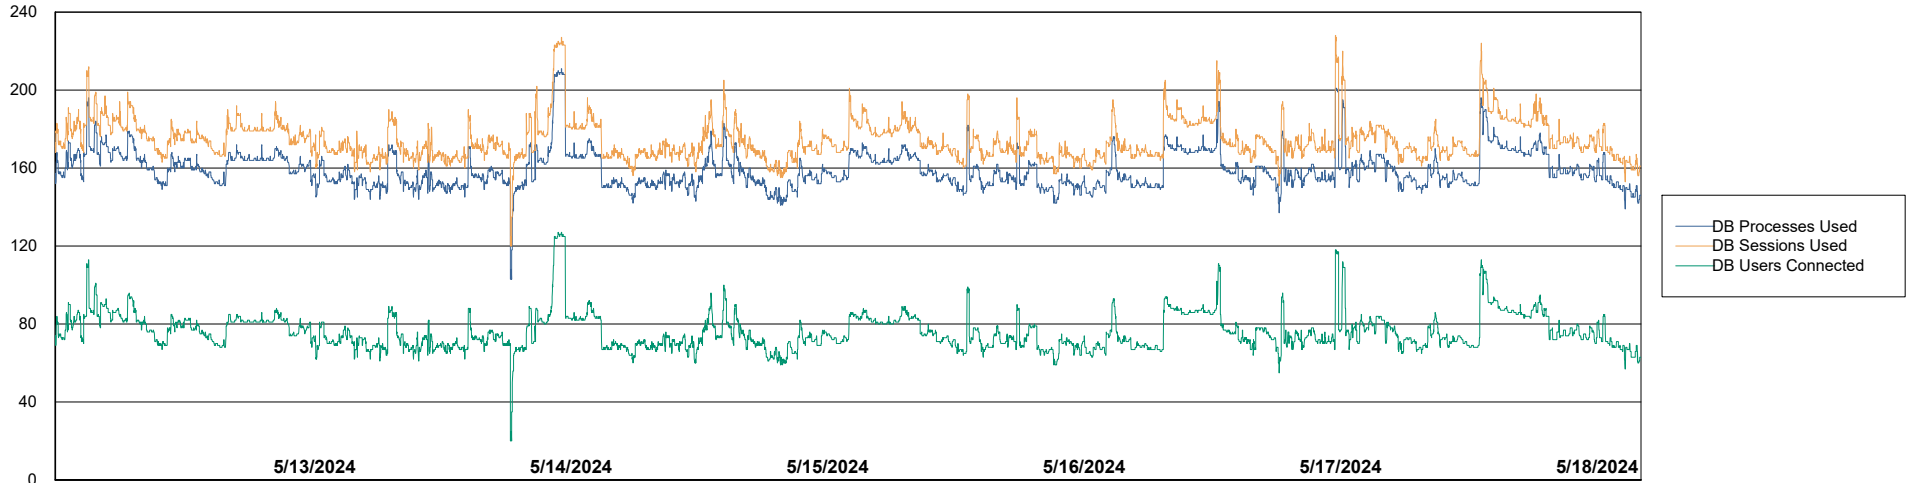

Database Performance ELI_PRD_FRASINTPRDDB01_ABS1