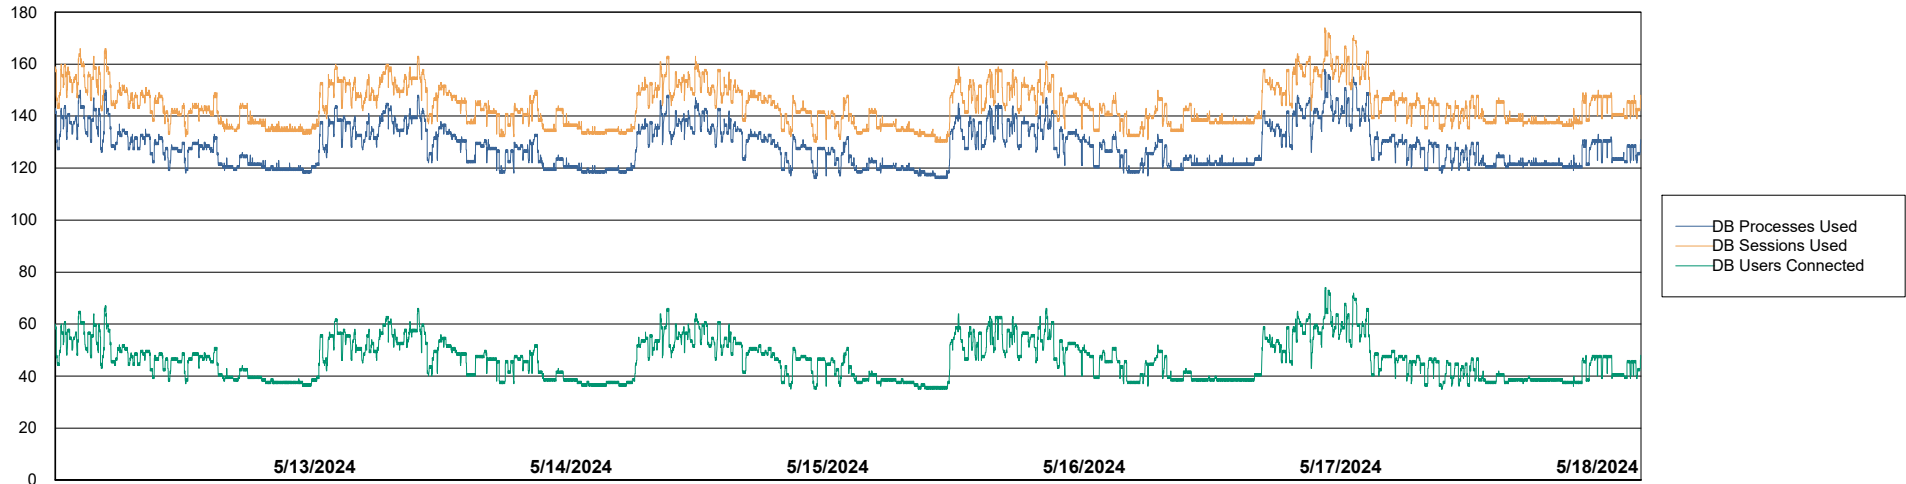

Weekly SLA Customer Report

Customer ECL_Production
Database ID 156

Harddisk Usage ECL_PRD_ECLABS-WEB

	Free disk space on C: (%)	Total disk space on C: (Gb)	Used disk space on C: (Gb)
5/18/2024	39	99	60
5/17/2024	39	99	60
5/16/2024	40	99	60
5/15/2024	40	99	60
5/14/2024	40	99	60
5/13/2024	40	99	59
5/12/2024	41	99	59

Weekly SLA Customer Report

Customer ECL_Production
Database ID 156

Database Performance ECL_PRD_ECLABS_ABS1

Weekly SLA Customer Report

Customer ECL_Production
Database ID 156

Database Performance ECL_PRD_ECLABS-TEST_HSBABS1