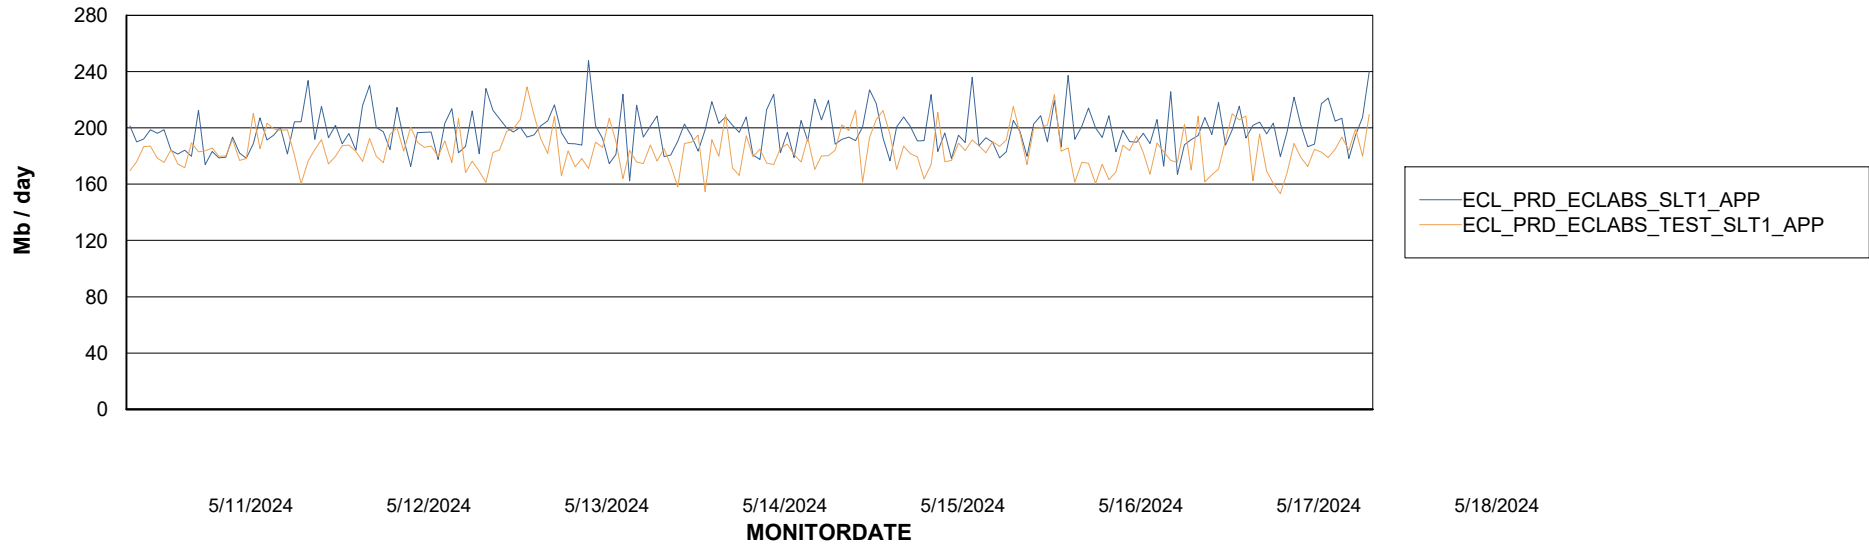

ABSSolute Application Server Services

Avg memory used per ABS Server Service