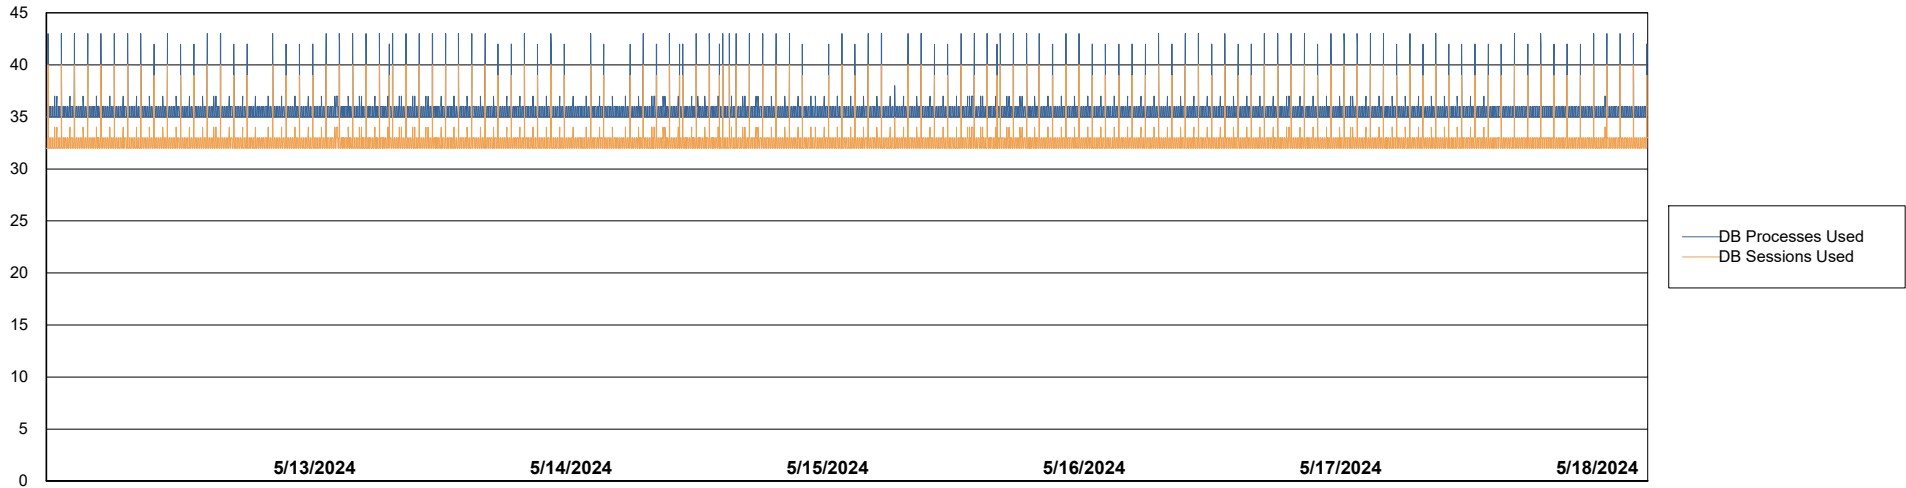

Weekly SLA Customer Report

Customer ECL_Production
Database ID 156

Database Performance ECL_PRD_ECLABS_ABS1

Weekly SLA Customer Report

Customer ECL_Production
Database ID 156

Database Performance ECL_PRD_ECLABS-TEST_HSBABS1

DB Processes Max 1,000

Weekly SLA Customer Report

Customer ECL_Production
 Database ID 156

DATABASE SIZE ECL_PRD_ECLABS_ABS1

Database growth over last month

Database Tablespace ECL_PRD_ECLABS_ABS1

Date	Tablespace Name	Filesize (Gb)	Usedsize (Gb)	Percentage free
5/18/2024	ABSDATA	81	59	27
	INDX	10	7	34
5/17/2024	ABSDATA	81	59	27
	INDX	10	7	34
5/16/2024	ABSDATA	81	59	27
	INDX	10	7	34
5/15/2024	ABSDATA	81	59	27
	INDX	10	7	34
5/14/2024	ABSDATA	81	59	27
	INDX	10	7	34
5/13/2024	ABSDATA	81	59	27
	INDX	10	7	34
5/12/2024	ABSDATA	81	59	27
	INDX	10	7	34