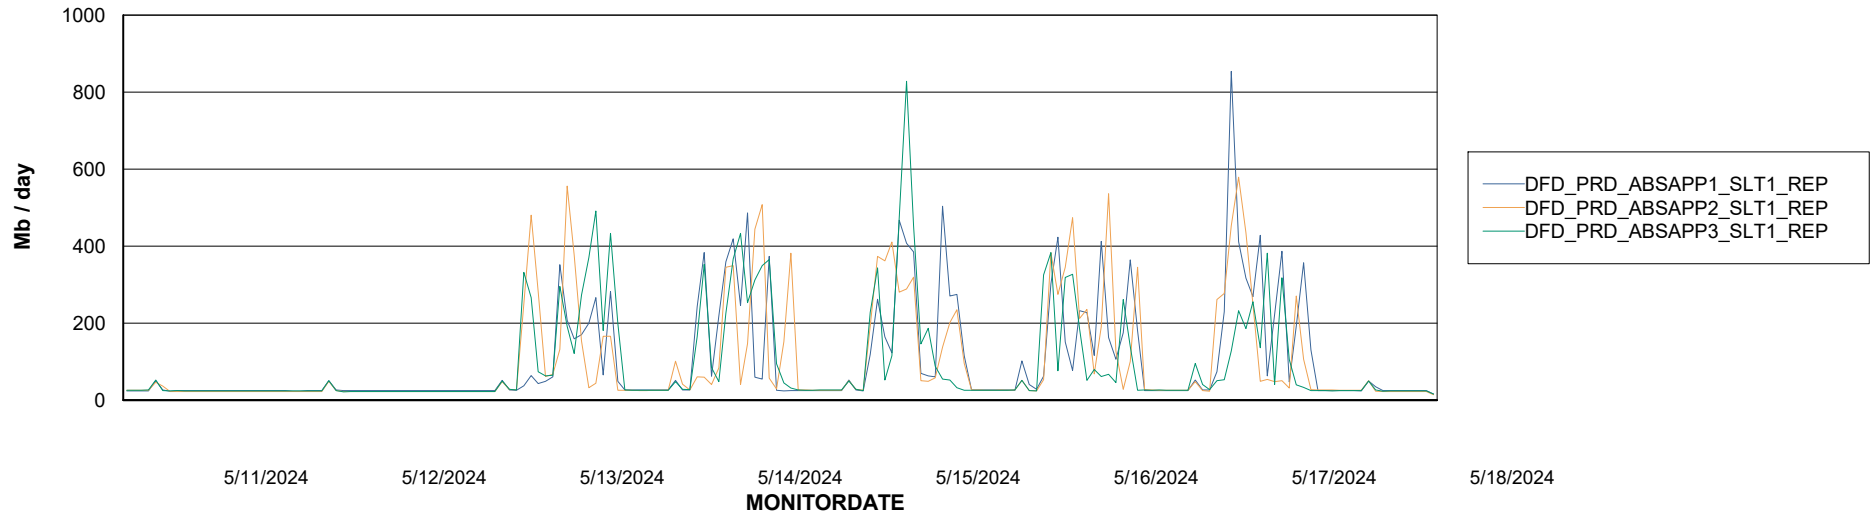

ABSSolute Application ReportServer Services

Avg memory used per ReportServer Service