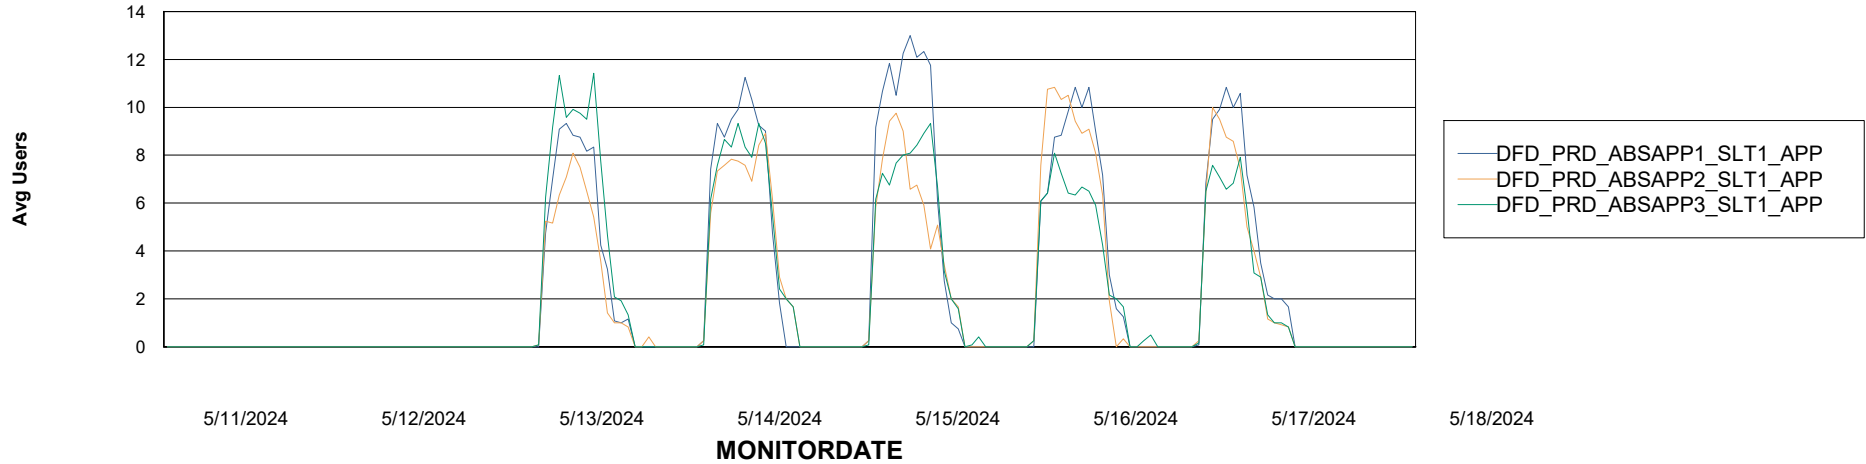

Avg users per day per ABS server