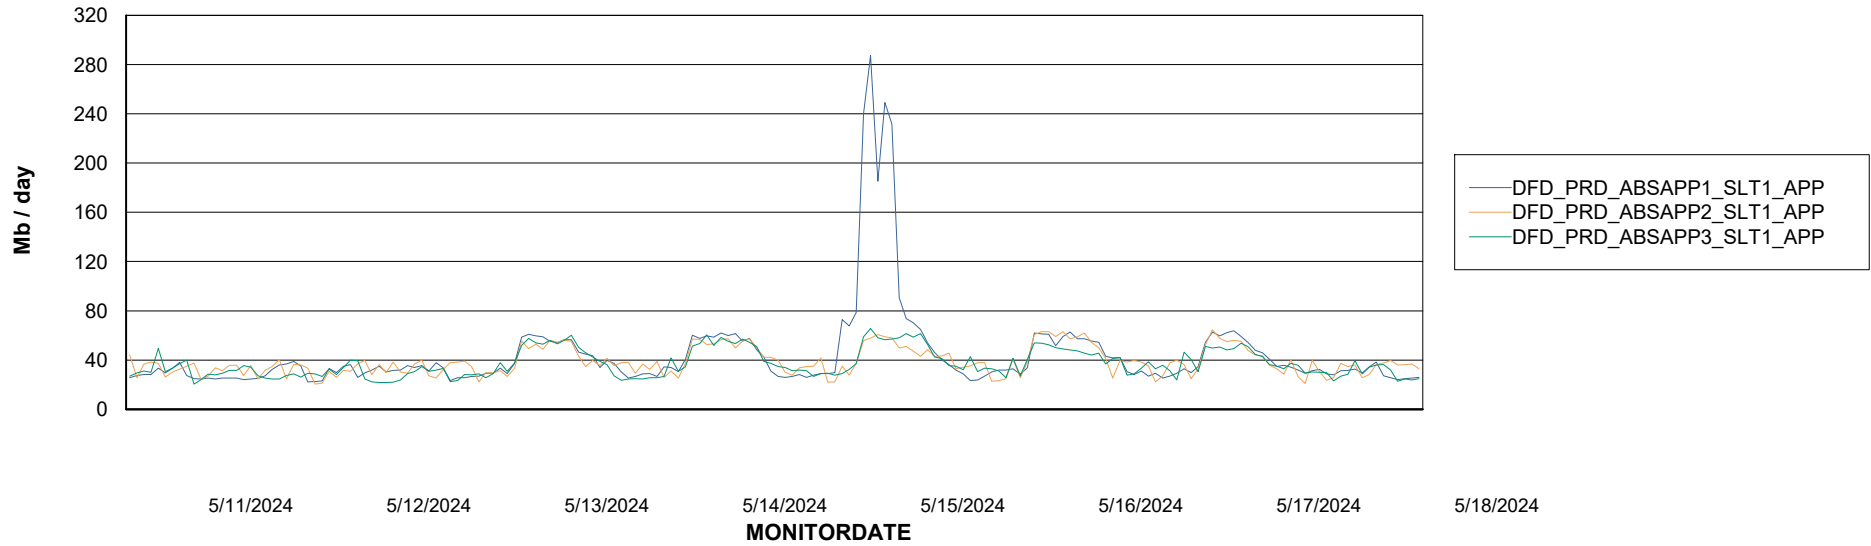

ABSSolute Application Server Services

Avg memory used per ABS Server Service