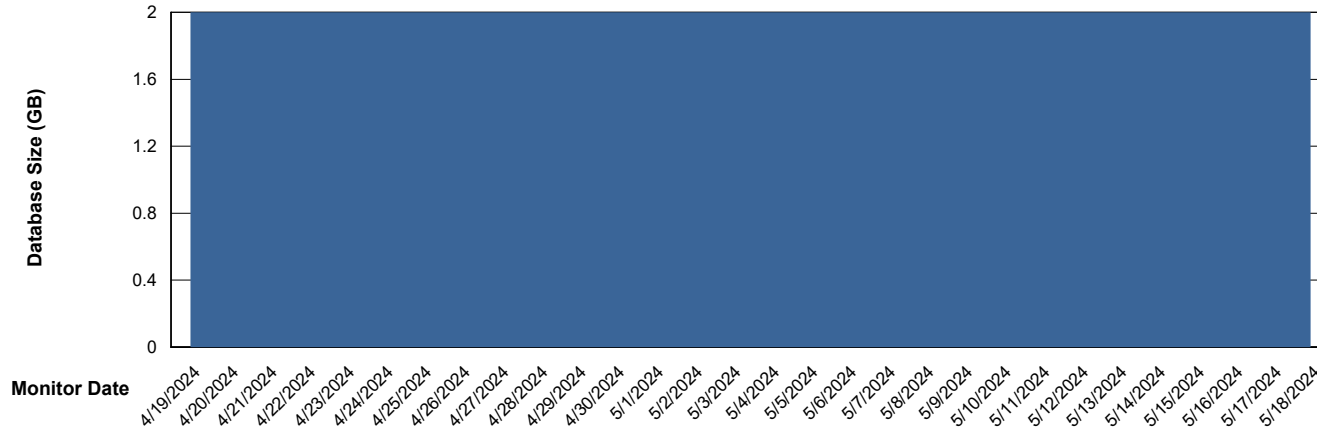

DATABASE SIZE DFD_PRD_S-S-ABSBI-V_ABS1

Database growth over last month