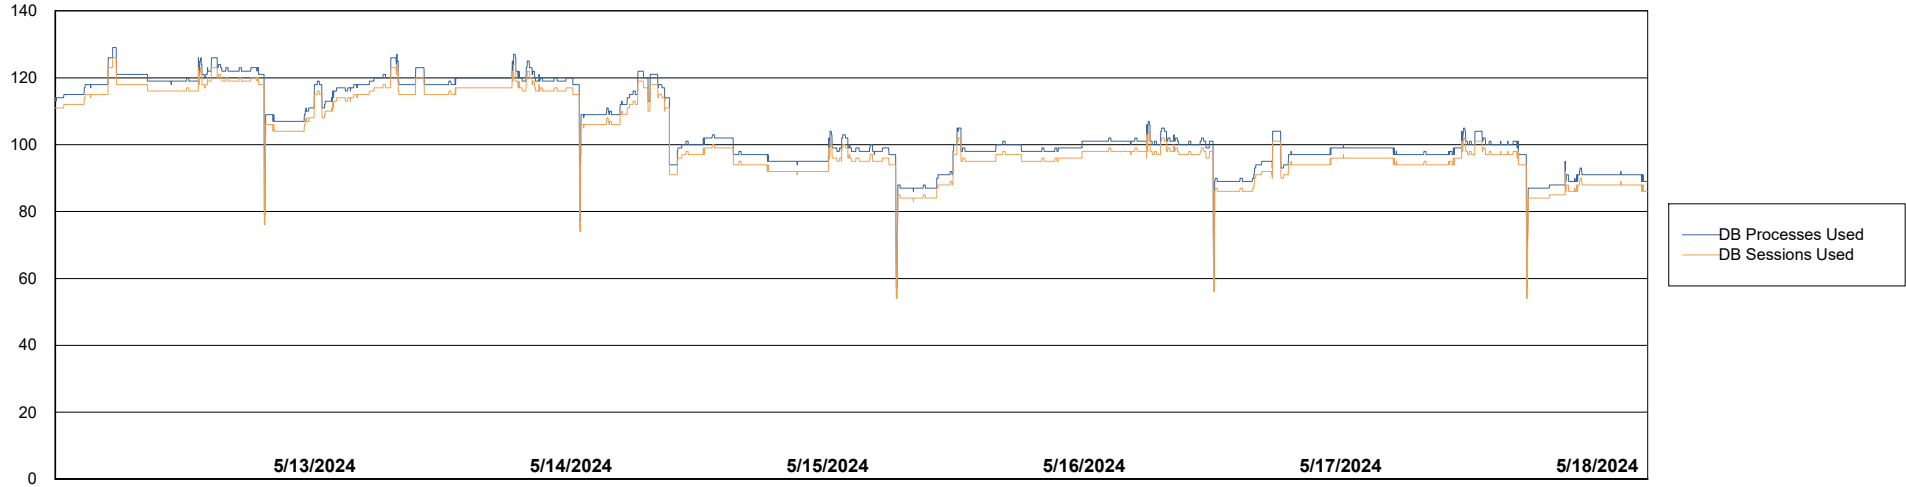

Database Performance DFD_PRD_S-S-ORACLE01-F_ABS1

DB Processes Max 600
DB Processes Max 4