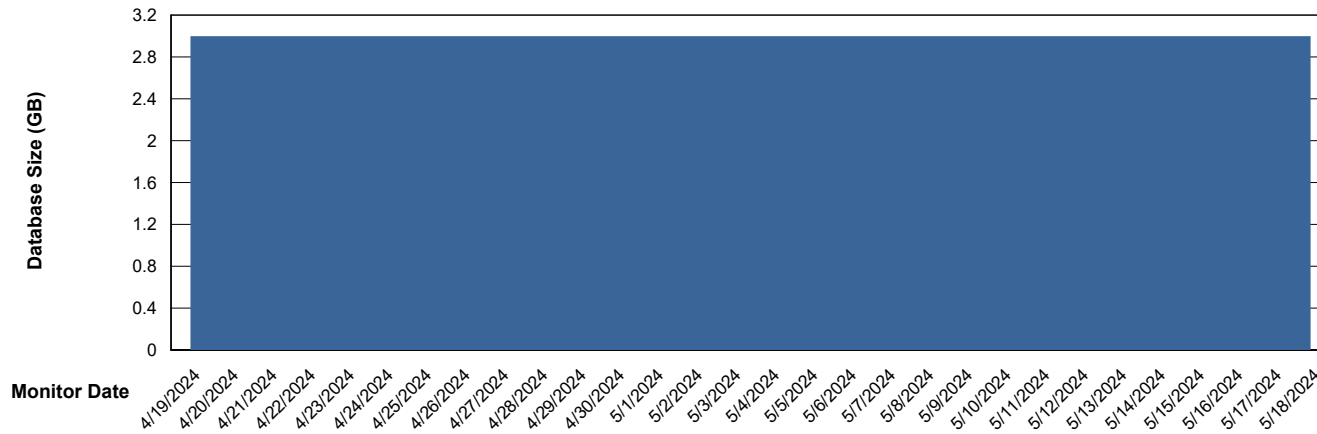

DATABASE SIZE DFD_PRD_S-S-ORACLE01-F_ABS1

Database growth over last month