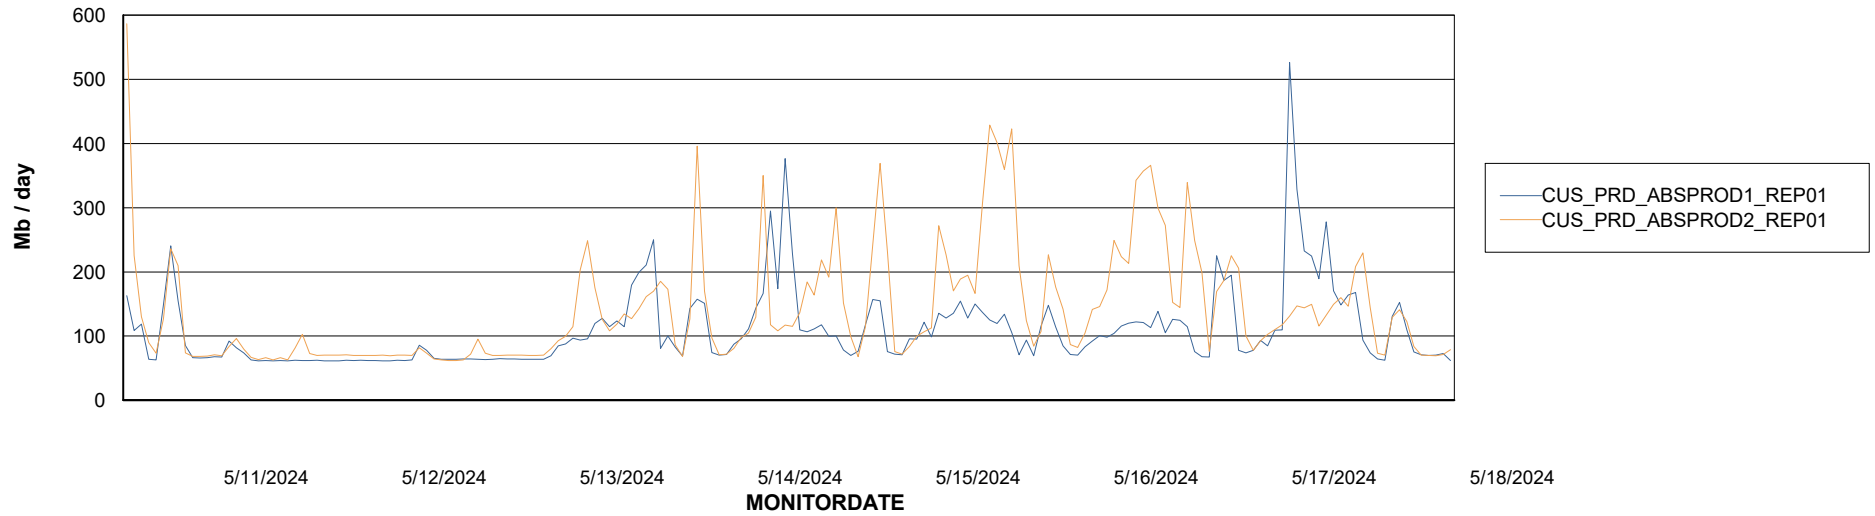

ABSSolute Application ReportServer Services

Avg memory used per ReportServer Service