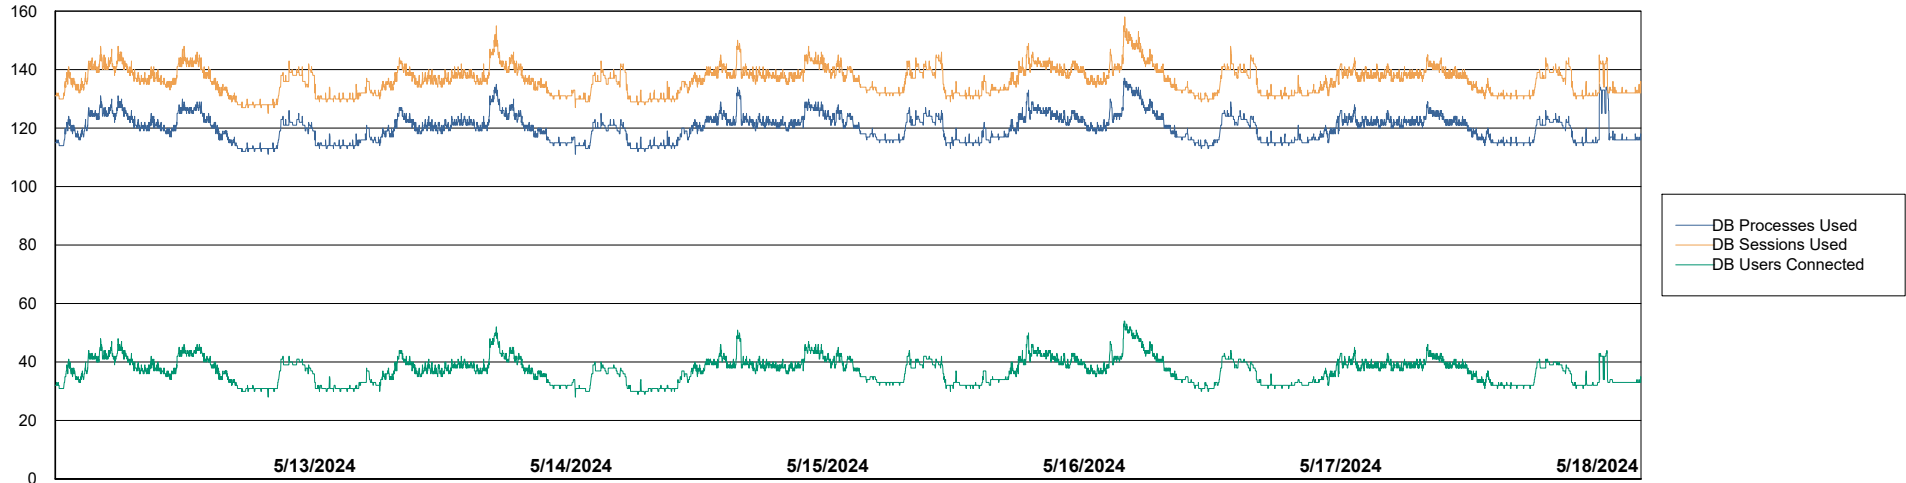

Database Performance CUS_PRD_ABSDB1_ABS1