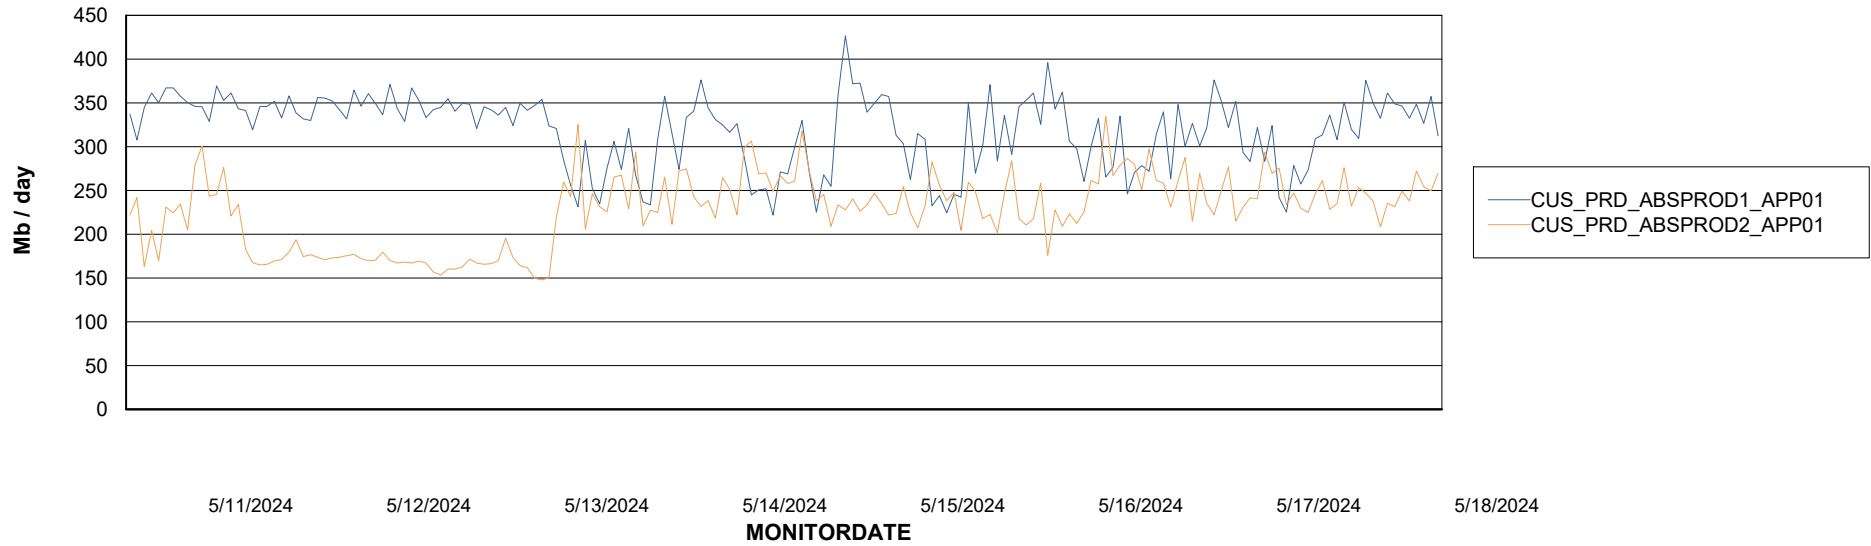

ABSSolute Application Server Services

Avg memory used per ABS Server Service