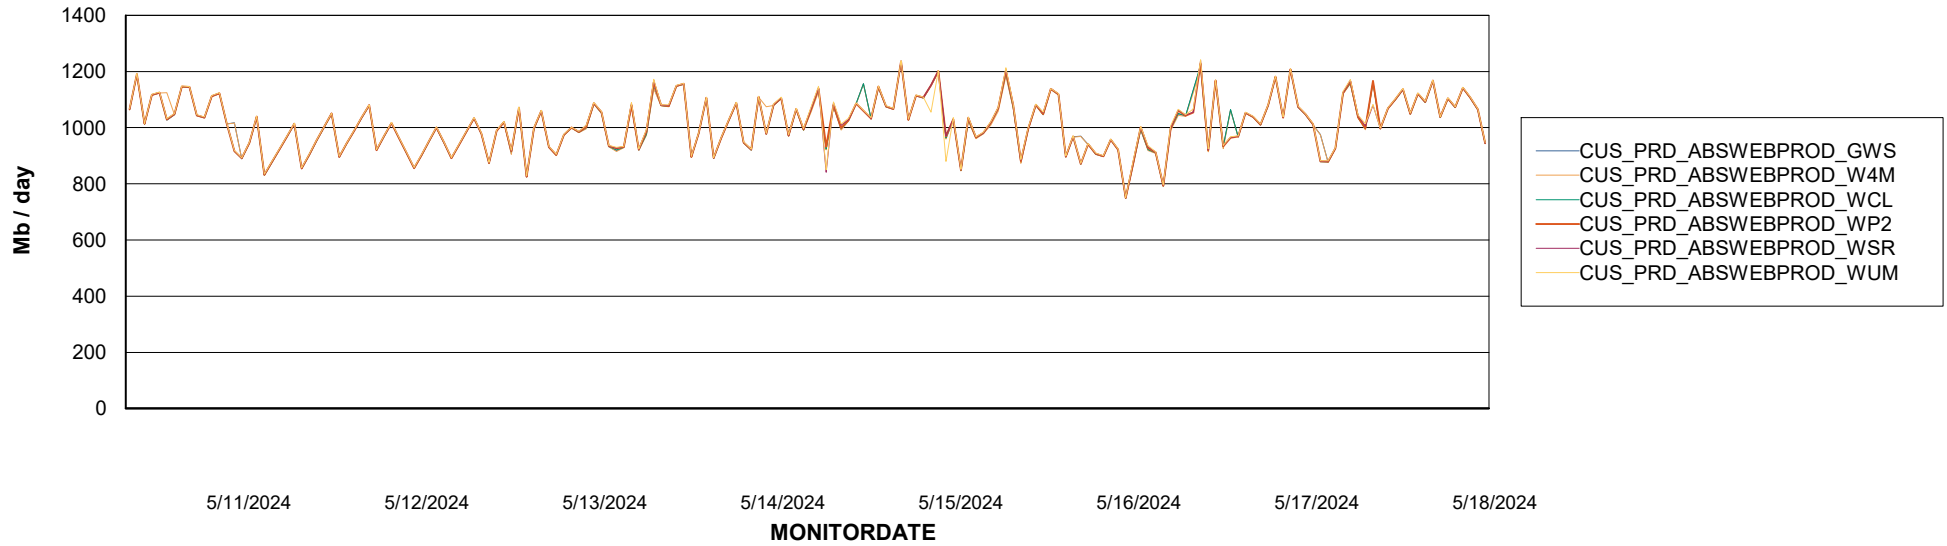

ABSSolute Web Component Services

Avg memory used per ABS Web component