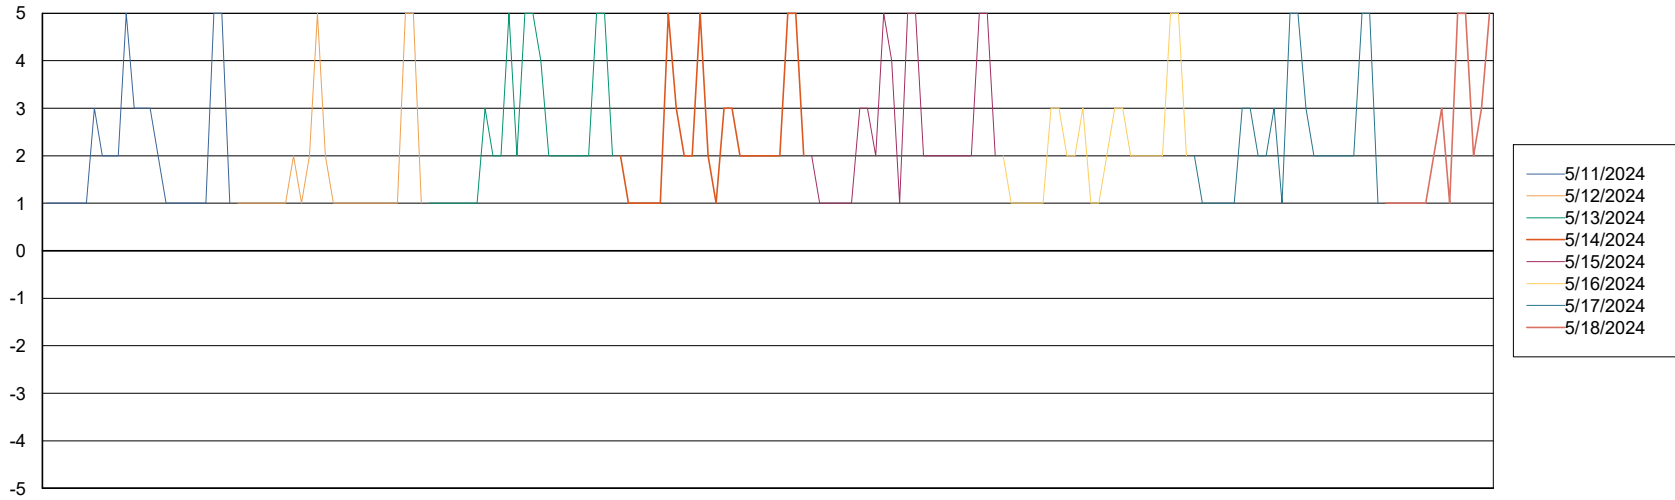

Recovery lag for last 7 days