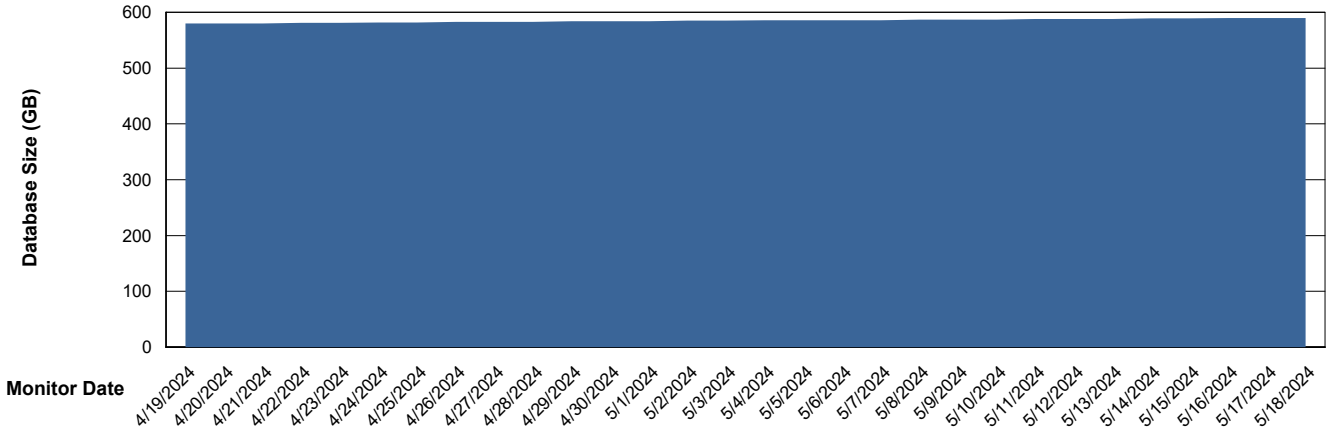

Database growth over last month

Database Tablespace CUS_PRD_ABSDB1_ABS1

Date	Tablespace Name	Filesize (Gb)	Usedsize (Gb)	Percentage free
5/18/2024	ABSDATA	268	222	17
	INDX	424	353	17
5/17/2024	ABSDATA	268	222	17
	INDX	424	353	17
5/16/2024	ABSDATA	268	221	17
	INDX	424	353	17
5/15/2024	ABSDATA	268	221	17
	INDX	424	352	17
5/14/2024	ABSDATA	268	221	18
	INDX	424	352	17
5/13/2024	ABSDATA	262	221	16
	INDX	418	352	16
5/12/2024	ABSDATA	262	221	16
	INDX	418	351	16