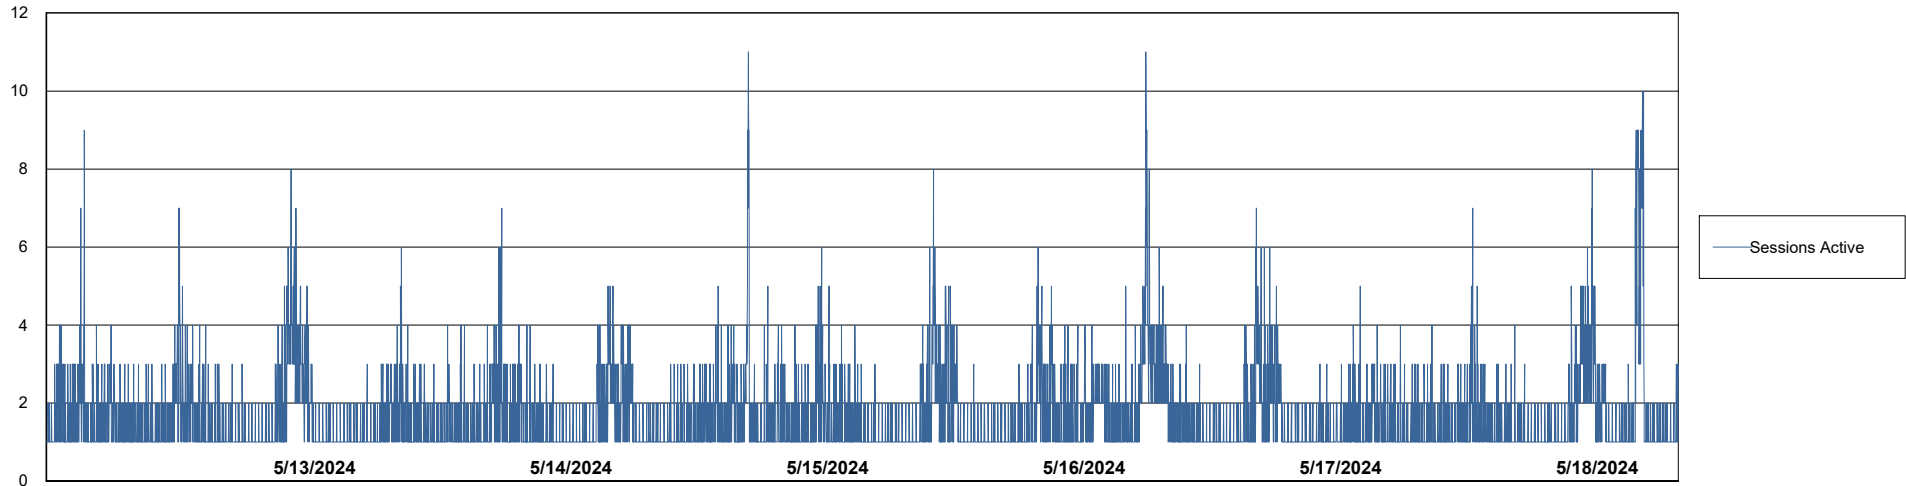

Database Performance CUS_PRD_ABSDB1_ABS1