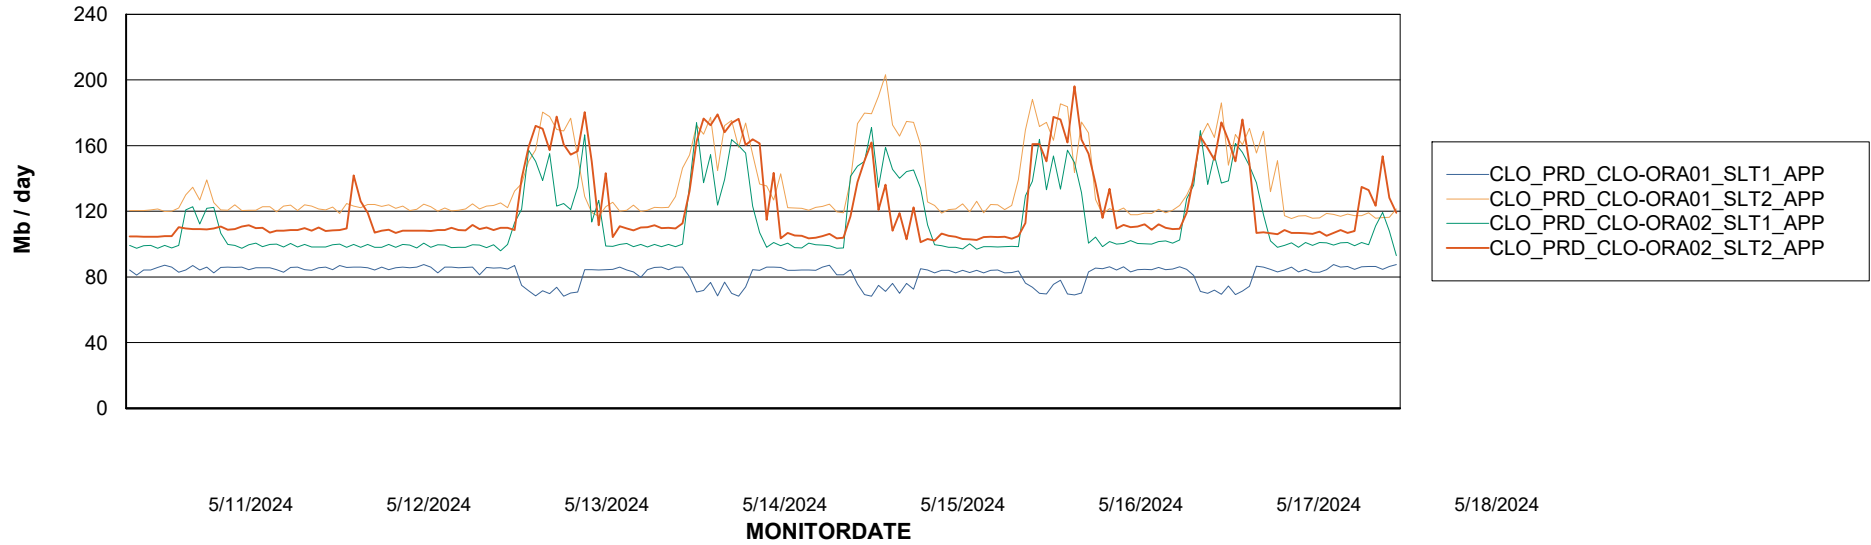

ABSSolute Application Server Services

Avg memory used per ABS Server Service