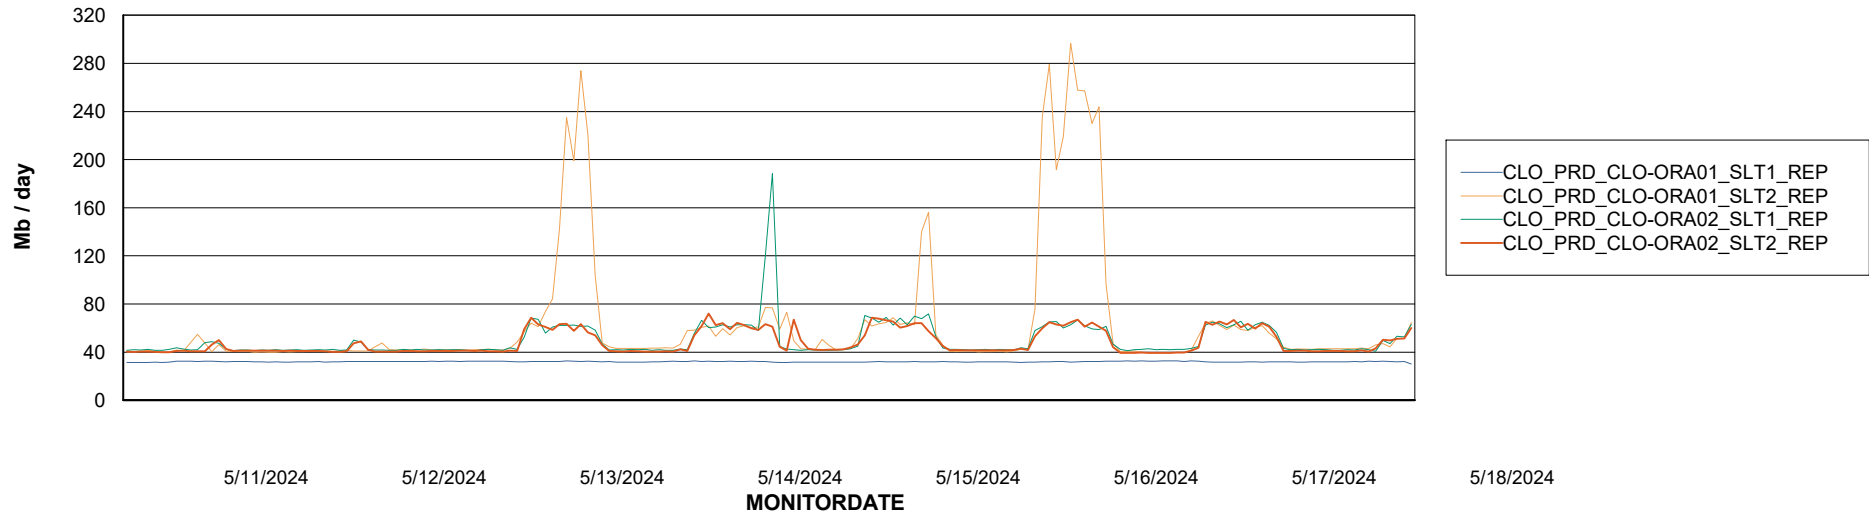

Avg memory used per ABS Server Service

Avg users per day per ABS server

Weekly SLA Customer Report

Customer CLO Production
Database ID 38

ABSSolute Application ReportServer Services

Avg memory used per ReportServer Service