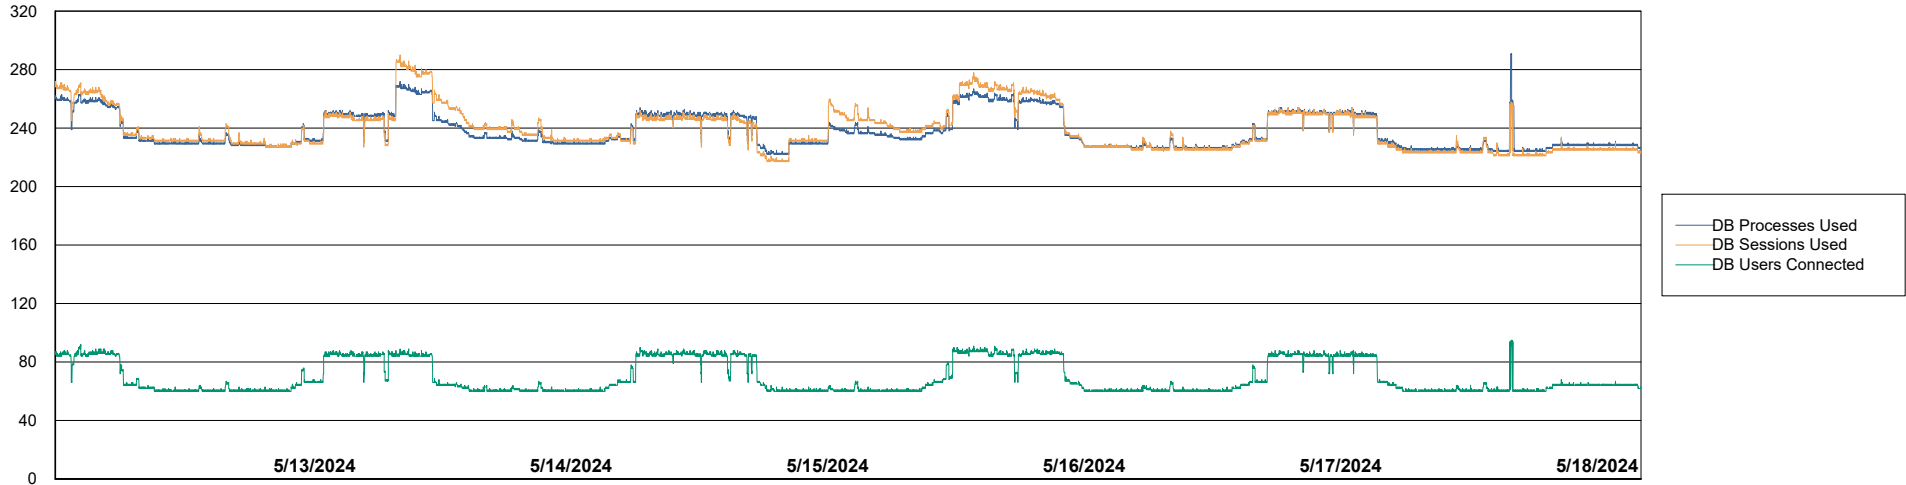

Database Performance CLO_PRD_CLO-ORA01_ABS1