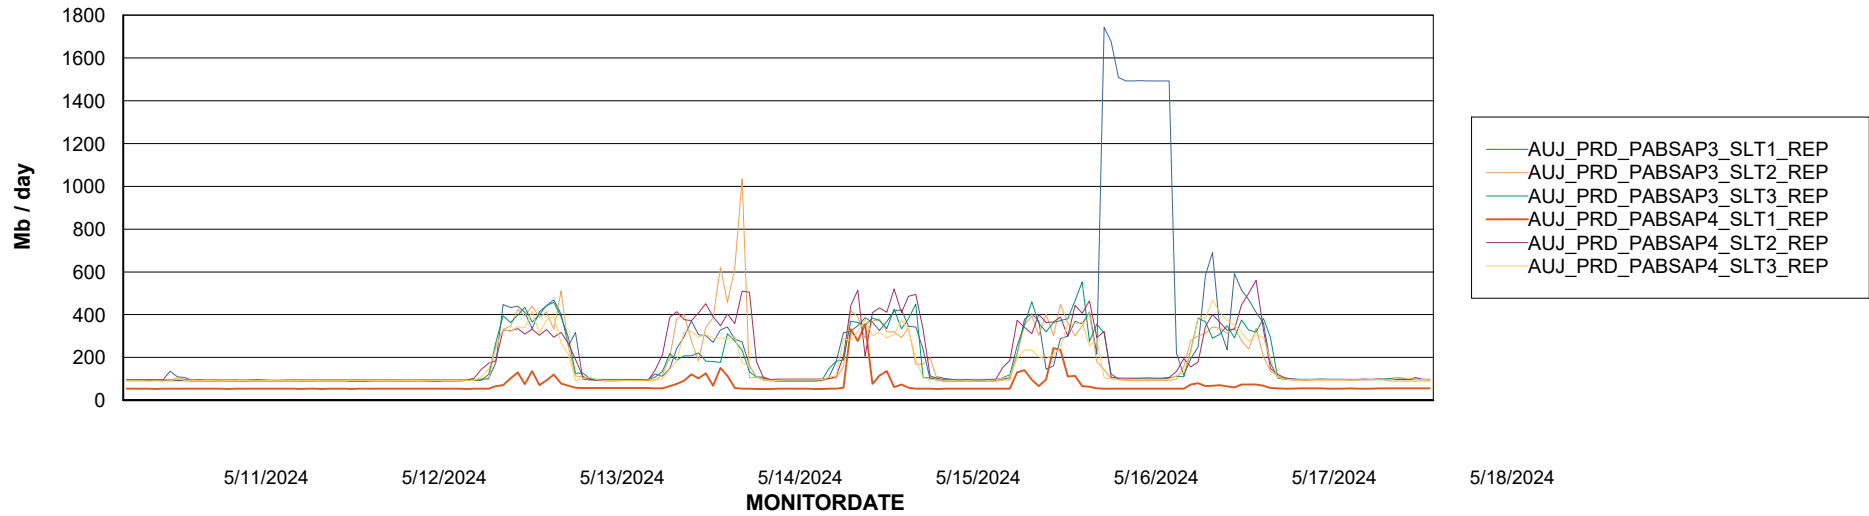

ABSSolute Application ReportServer Services

Avg memory used per ReportServer Service