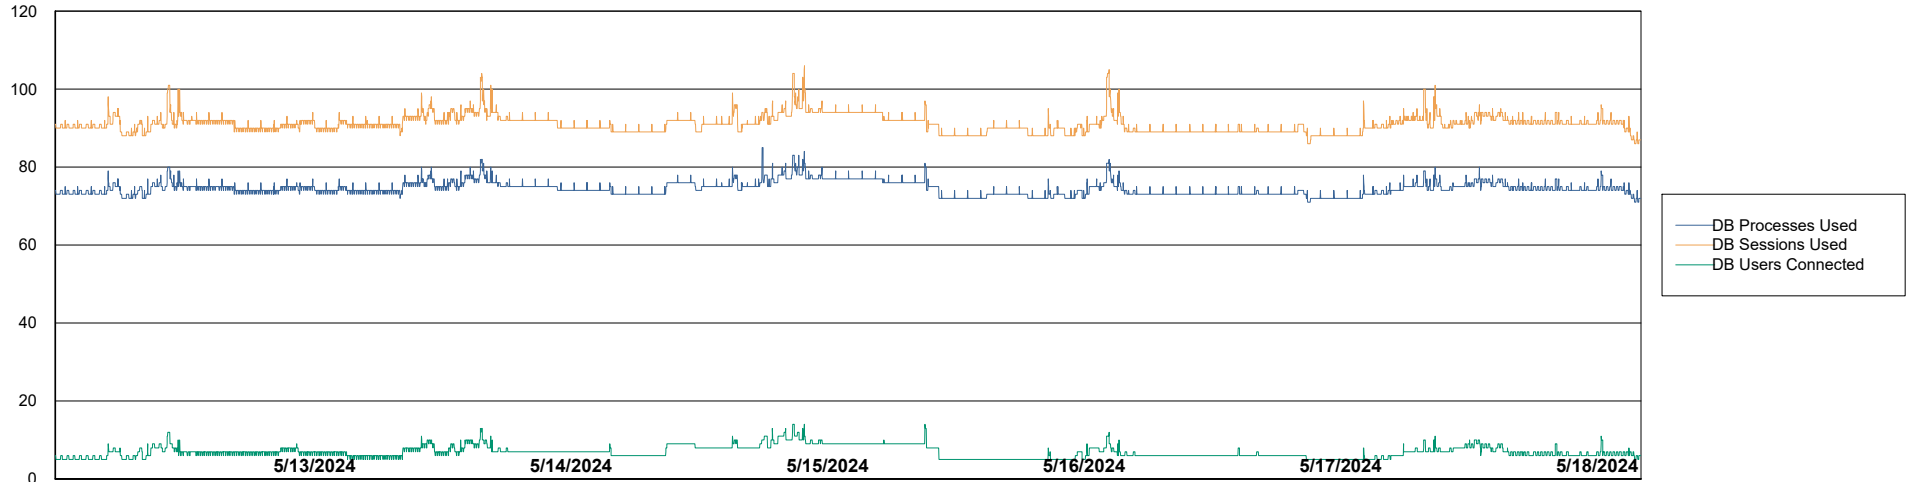

Weekly SLA Customer Report

Customer AUJ_Production
 Database ID 185

Harddisk Usage AUJ_PRD_PABSWEB1

	Free disk space on / (%)	Total disk space on / (Gb)	Used disk space on / (Gb)	Free disk space on /abs (%)	Total disk space on /abs (Gb)	Used disk space on /abs (Gb)
5/18/2024	78	40	9	99	60	1
5/17/2024	78	40	9	99	60	1
5/16/2024	78	40	9	99	60	1
5/15/2024	78	40	9	99	60	1
5/14/2024	78	40	9	99	60	1
5/13/2024	78	40	9	99	60	1
5/12/2024	78	40	9	99	60	1

Weekly SLA Customer Report

Customer AUJ_Production
Database ID 185

Database Performance AUJ_BI2_DB

Weekly SLA Customer Report

Customer AUJ_Production
Database ID 185

Database Performance AUJ_DB2_Primary

Weekly SLA Customer Report