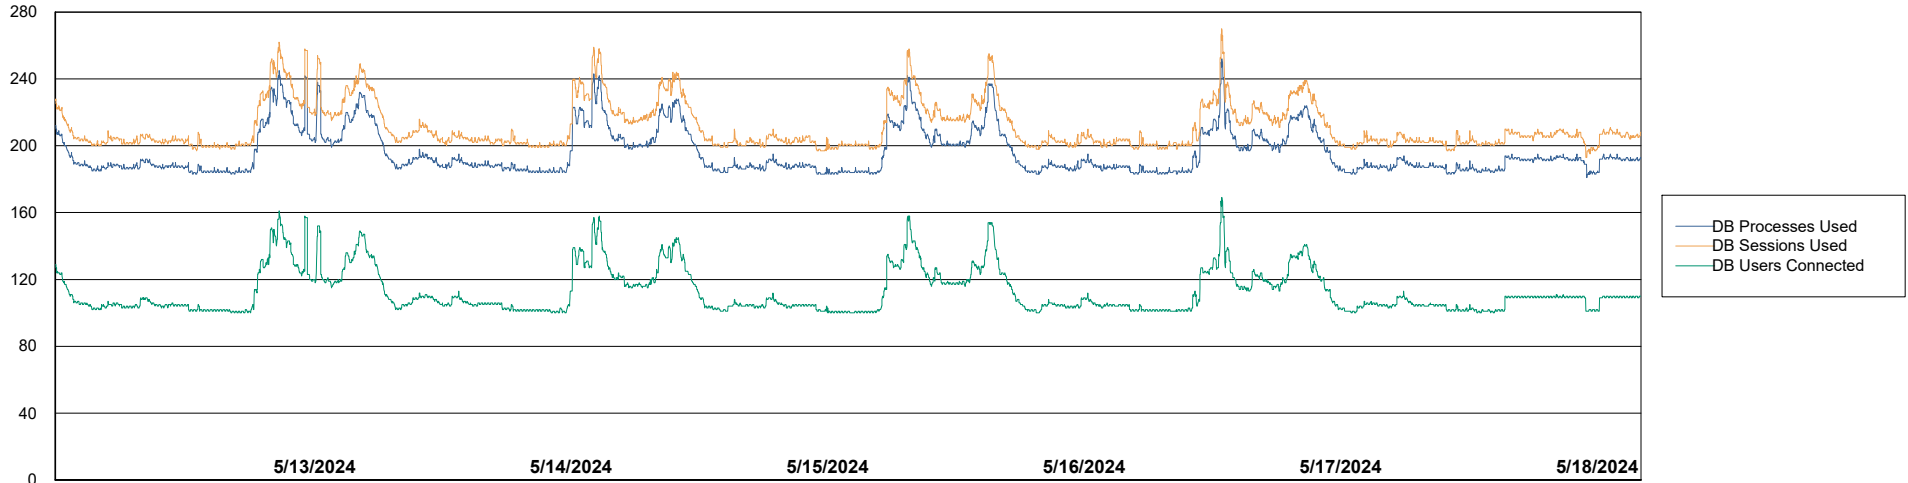

Weekly SLA Customer Report

Customer AUJ_Production
Database ID 185

Database Performance AUJ_BI2_DB

Weekly SLA Customer Report

Customer AUJ_Production
Database ID 185

Database Performance AUJ_DB2_Primary

Weekly SLA Customer Report