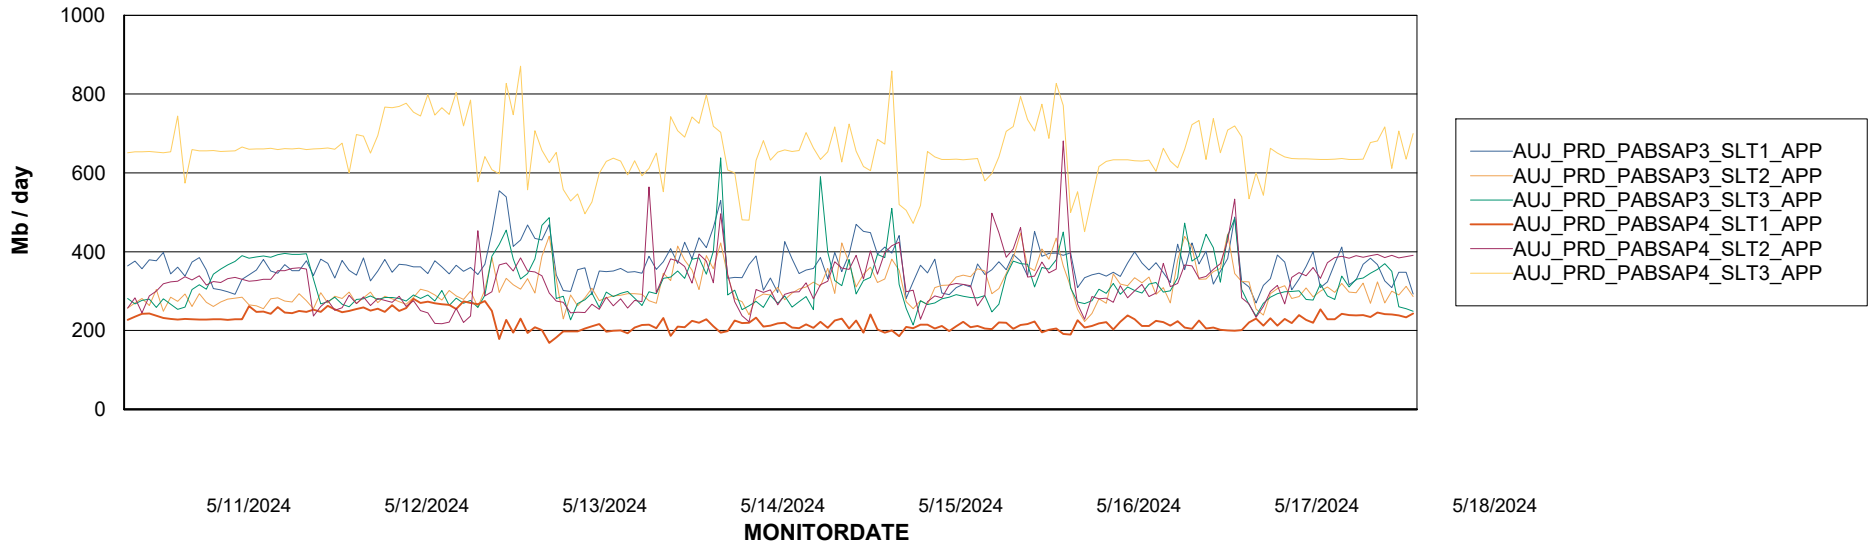

ABSSolute Application Server Services

Avg memory used per ABS Server Service