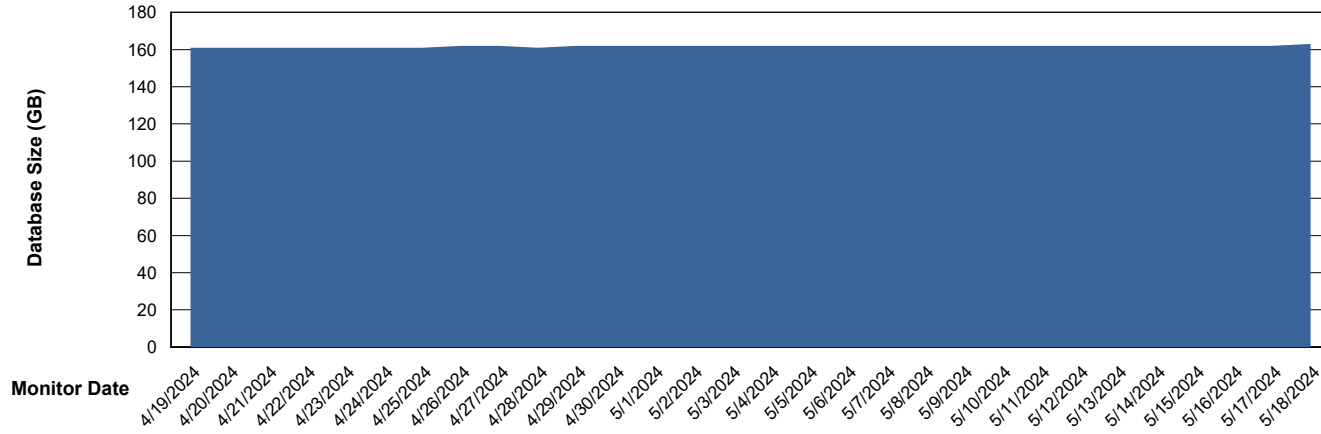

Weekly SLA Customer Report

Customer AUJ_Production
Database ID 185

Database Performance AUJ_BI2_DB

Weekly SLA Customer Report

Customer AUJ_Production
Database ID 185

Database Performance AUJ_DB2_Primary

Weekly SLA Customer Report

Customer AUJ_Production
Database ID 185

DATABASE SIZE AUJ_BI2_DB

Database growth over last month

DATABASE SIZE AUJ_DB2_Primary

Database growth over last month

Weekly SLA Customer Report

Customer AUJ_Production
 Database ID 185