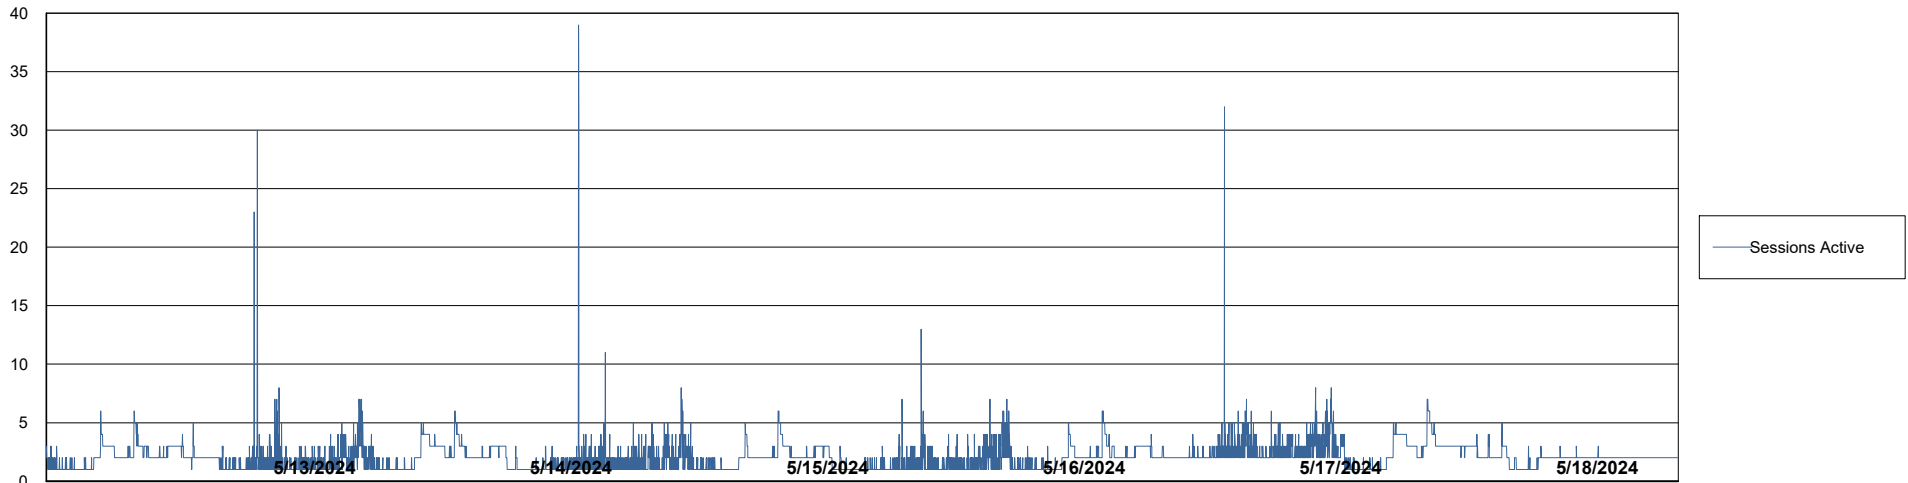

Weekly SLA Customer Report

Customer AUJ_Production
Database ID 185

Database Performance AUJ_BI2_DB

Weekly SLA Customer Report

Customer AUJ_Production
Database ID 185

Database Performance AUJ_DB2_Primary

Weekly SLA Customer Report

Customer AUJ_Production
Database ID 185

DATABASE SIZE AUJ_BI2_DB

Database growth over last month

DATABASE SIZE AUJ_DB2_Primary

Database growth over last month

Weekly SLA Customer Report

Customer AUJ_Production
 Database ID 185