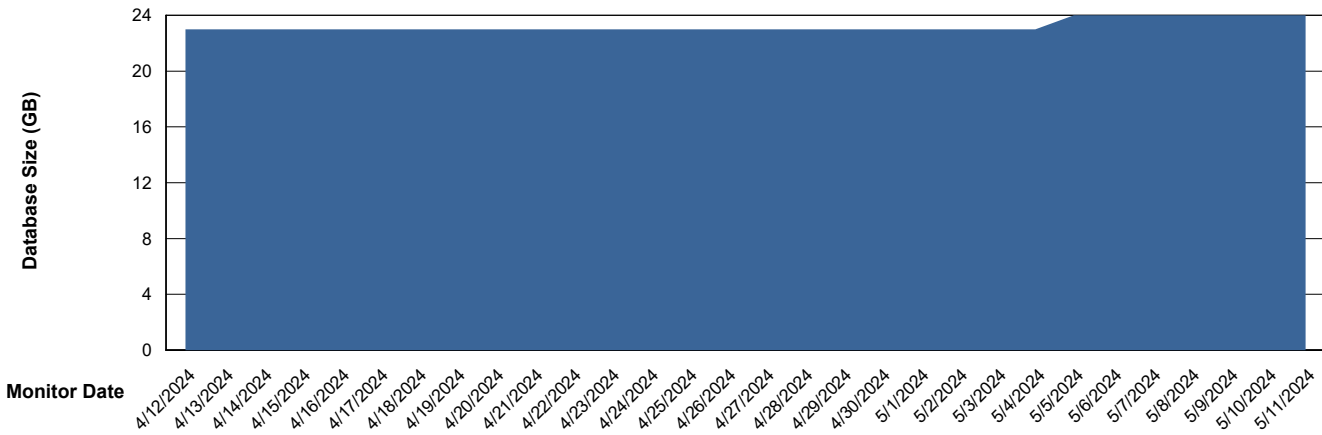

Weekly SLA Customer Report

Customer XMX Production (24/7)
Database ID 146

Database Performance XMX_PROD_ABSDB01_PRDB_ABS1

Weekly SLA Customer Report

Customer XMX Production (24/7)
Database ID 146

Database Performance XMX_PROD_ABSDB02_SBDB_HSBABS1

DB Processes Max 0
DB Processes Max 4
DB Processes Max 1,000

Weekly SLA Customer Report

Customer XMX Production (24/7)
 Database ID 146

DATABASE SIZE XMX_PROD_ABSDB01_PRDB_ABS1

Database growth over last month

Database Tablespace XMX_PROD_ABSDB01_PRDB_ABS1

Date	Tablespace Name	Filesize (Gb)	Usedsize (Gb)	Percentage free
5/11/2024	ABSDATA	10	8	23
	INDX	8	0	100
5/10/2024	ABSDATA	10	8	23
	INDX	8	0	100
5/9/2024	ABSDATA	10	8	23
	INDX	8	0	100
5/8/2024	ABSDATA	10	8	23
	INDX	8	0	100
5/7/2024	ABSDATA	10	8	24
	INDX	8	0	100
5/6/2024	ABSDATA	10	8	25
	INDX	8	0	100
5/5/2024	ABSDATA	10	8	25
	INDX	8	0	100

Weekly SLA Customer Report

Customer XMX Production (24/7)
Database ID 146

Standby Database Health XMX Production (24/7)

Recovery lag for last 7 days

Weekly SLA Customer Report

Customer XMX Production (24/7)
Database ID 146