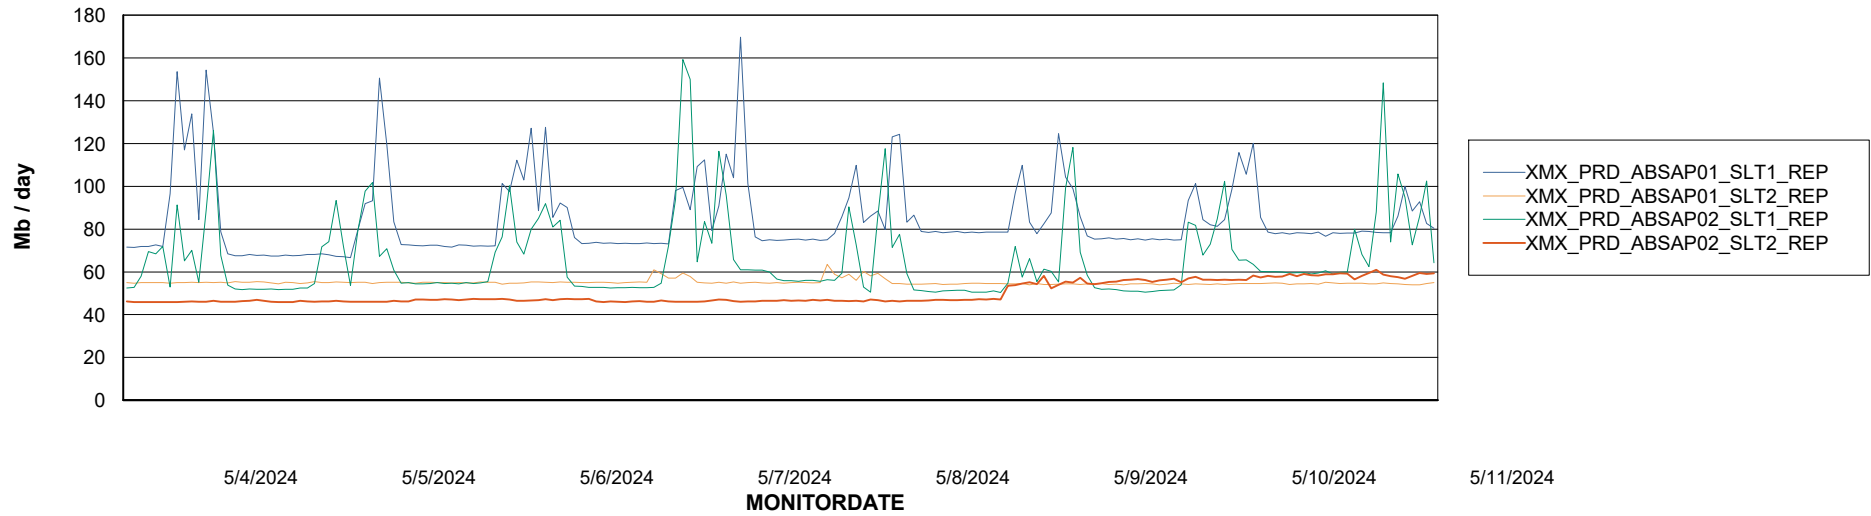

ABSSolute Application ReportServer Services

Avg memory used per ReportServer Service