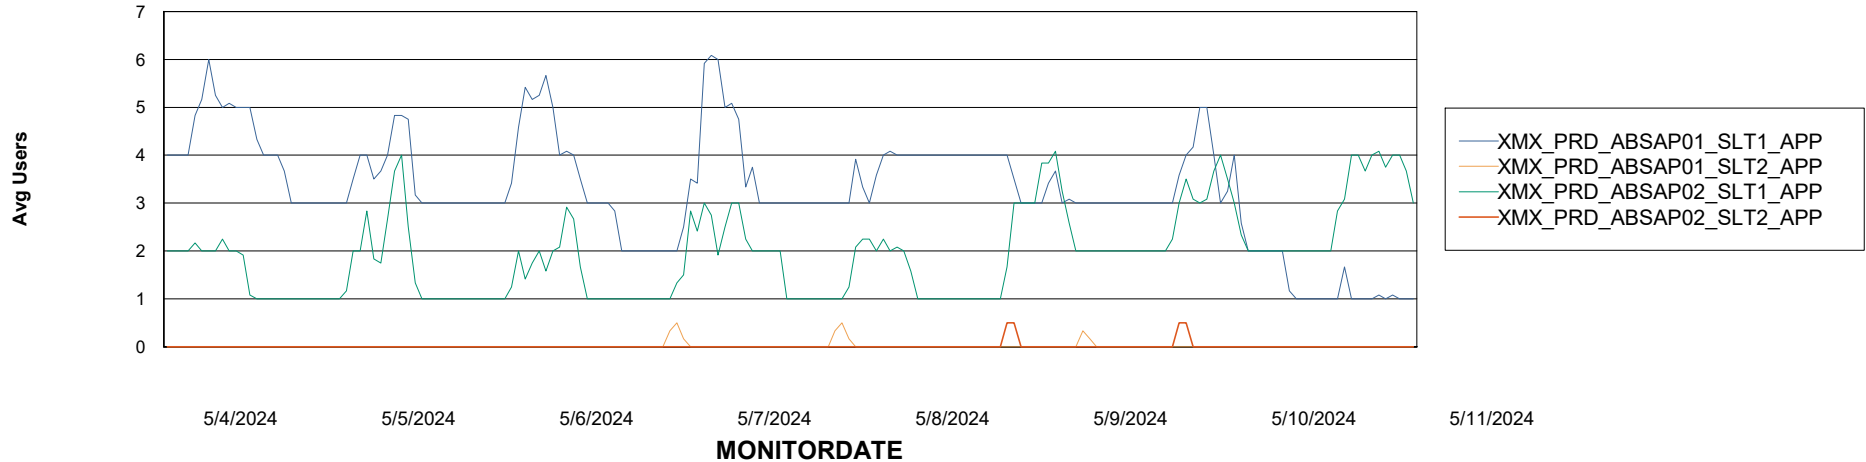

Database Tablespace XMX_PROD_ABSDB01_PRDB_ABS1

Date	Tablespace Name	Filesize (Gb)	Usedsize (Gb)	Percentage free
5/11/2024	ABSDATA	10	8	23
	INDX	8	0	100
5/10/2024	ABSDATA	10	8	23
	INDX	8	0	100
5/9/2024	ABSDATA	10	8	23
	INDX	8	0	100
5/8/2024	ABSDATA	10	8	23
	INDX	8	0	100
5/7/2024	ABSDATA	10	8	24
	INDX	8	0	100
5/6/2024	ABSDATA	10	8	25
	INDX	8	0	100
5/5/2024	ABSDATA	10	8	25
	INDX	8	0	100

Weekly SLA Customer Report

Customer XMX Production (24/7)
Database ID 146

Standby Database Health XMX Production (24/7)

Recovery lag for last 7 days

Weekly SLA Customer Report

Customer XMX Production (24/7)
Database ID 146

ABSSolute Application Server Services

Avg memory used per ABS Server Service

Avg users per day per ABS server

Weekly SLA Customer Report

Customer XMX Production (24/7)
Database ID 146

ABSSolute Application ReportServer Services