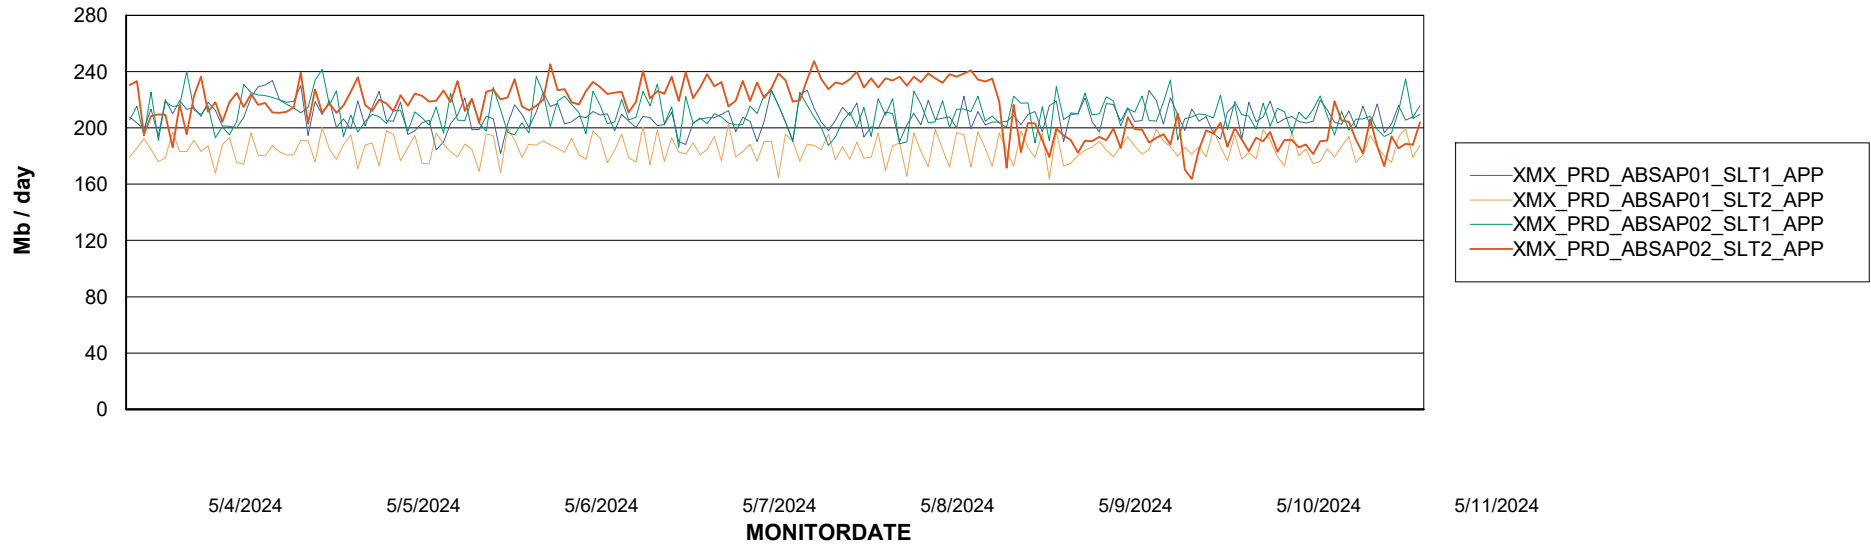

ABSSolute Application Server Services

Avg memory used per ABS Server Service