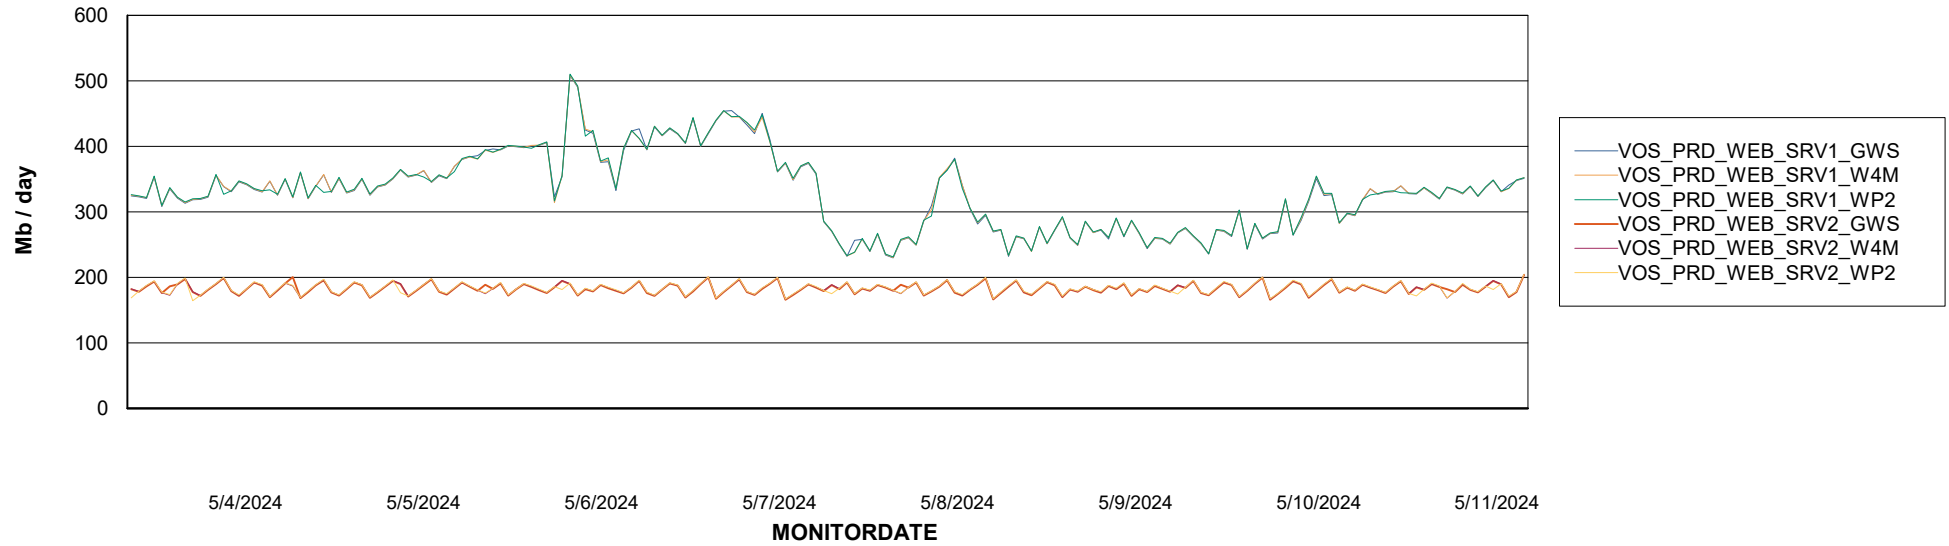

ABSSolute Application ReportServer Services

Avg memory used per ReportServer Service

Weekly SLA Customer Report

Customer VOS_Production
Database ID 143

ABSSolute Web Component Services

Avg memory used per ABS Web component