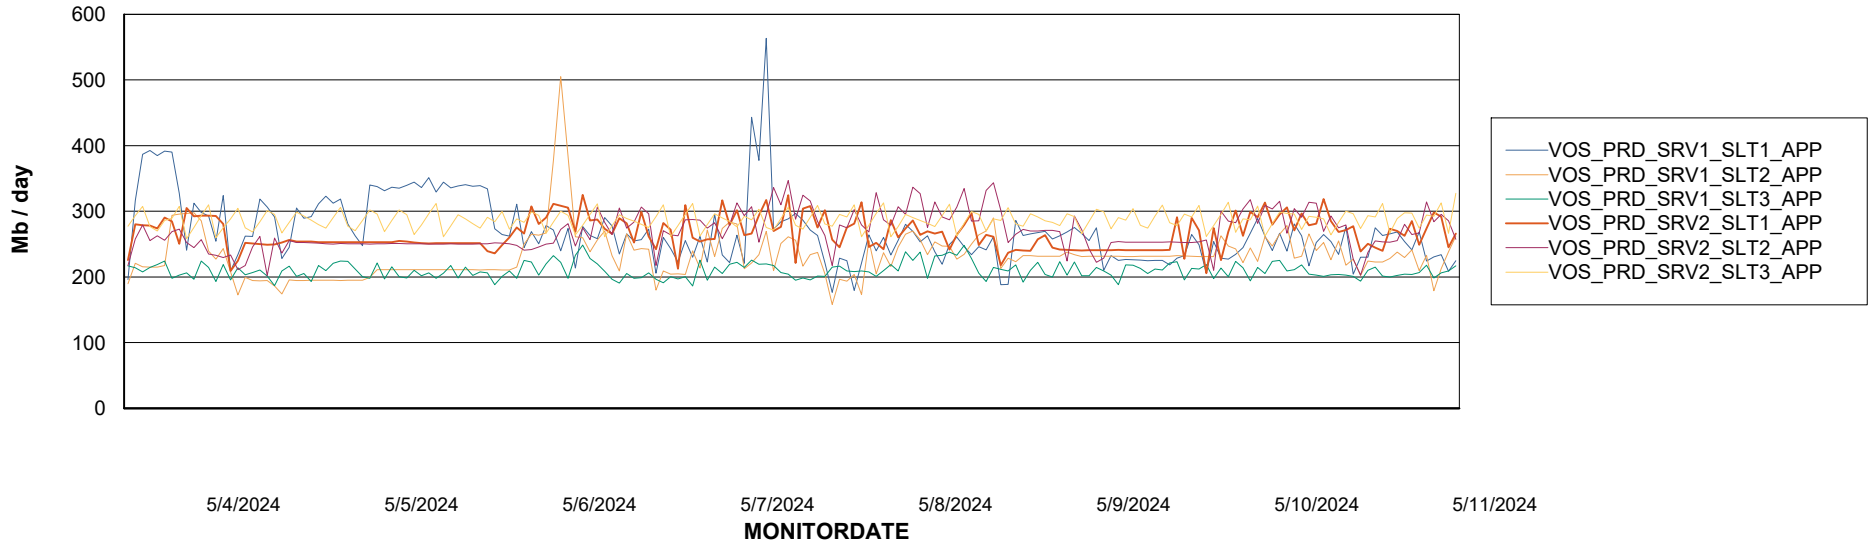

ABSSolute Application Server Services

Avg memory used per ABS Server Service