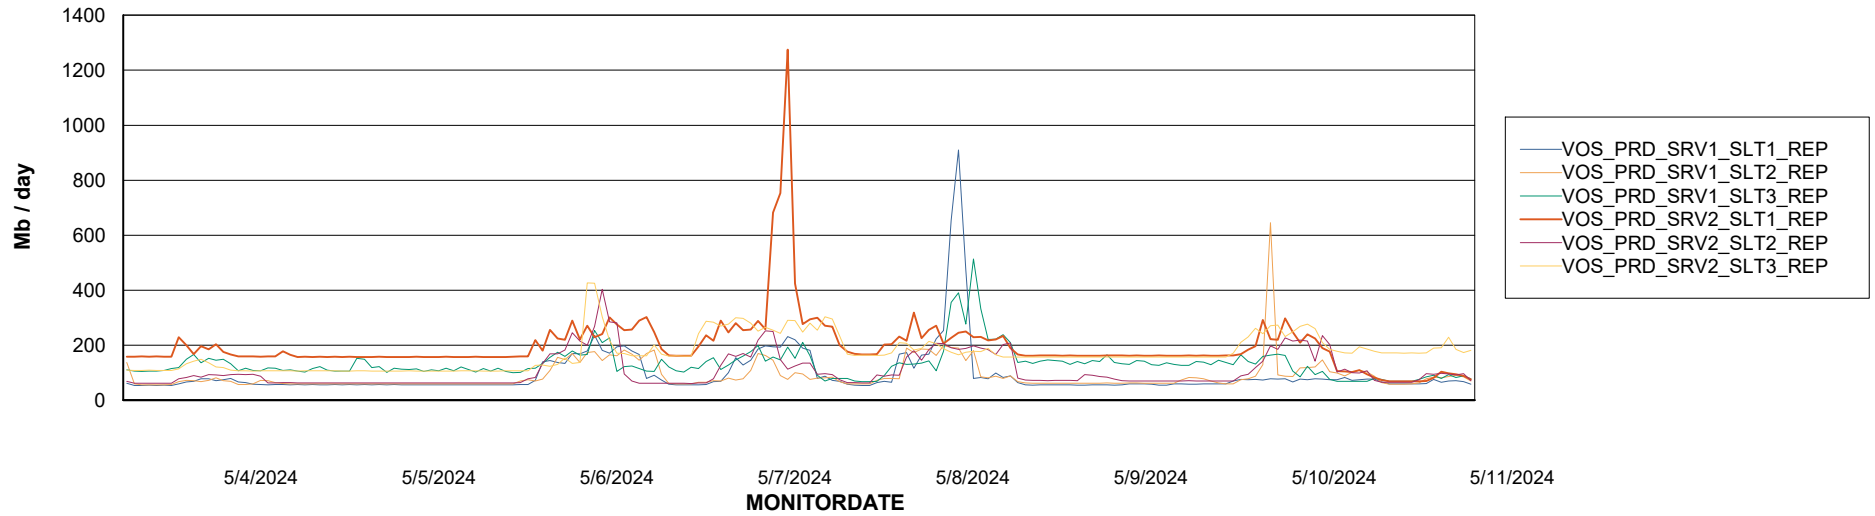

ABSSolute Application ReportServer Services

Avg memory used per ReportServer Service