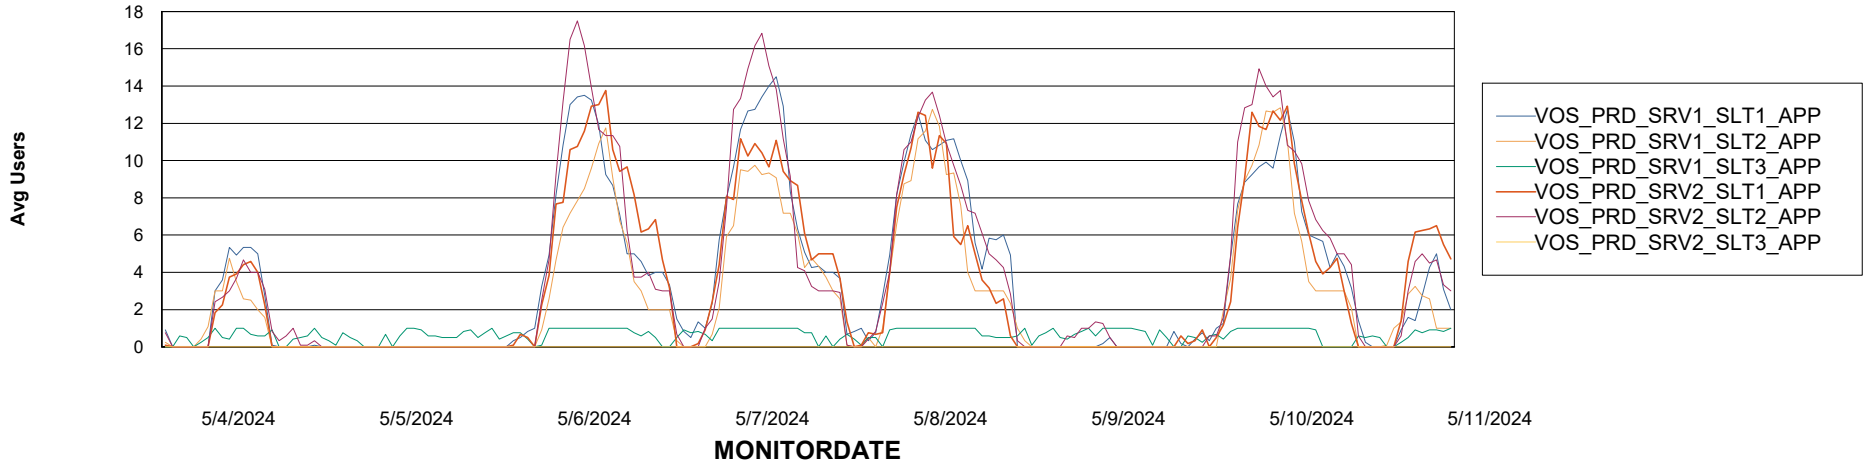

Weekly SLA Customer Report

Customer VOS_Production
Database ID 143

ABSSolute Application Server Services

Avg memory used per ABS Server Service

Avg users per day per ABS server

Weekly SLA Customer Report

Customer VOS_Production
Database ID 143