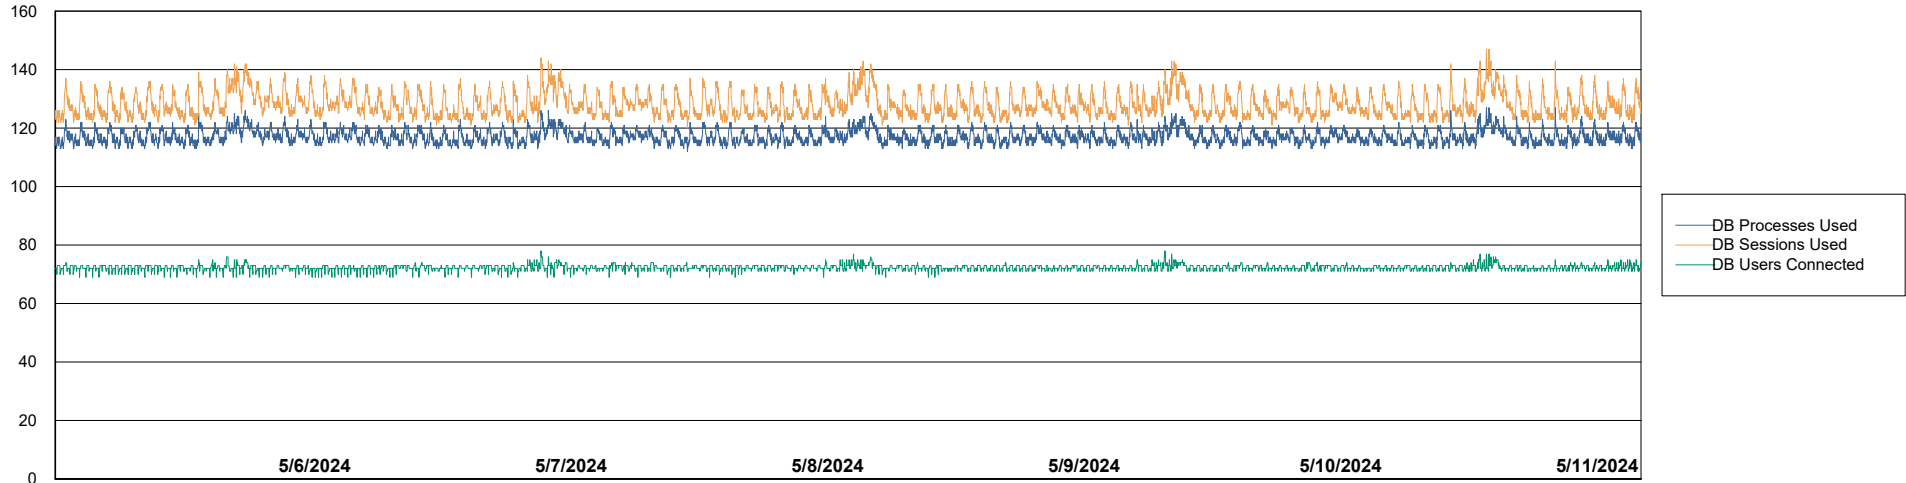

Database Performance VOS_PRD_ABSBI-2018_ABS1