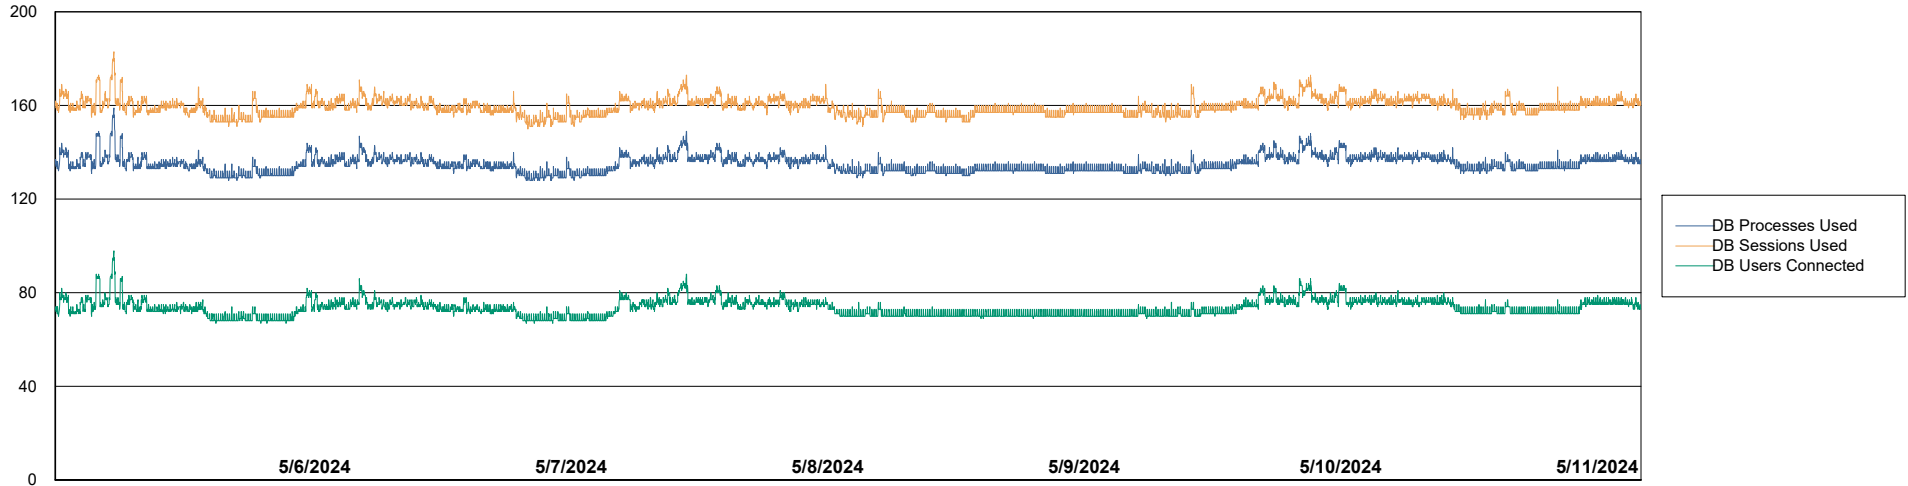

Weekly SLA Customer Report

Customer VOS_Production
Database ID 143

Database Performance VOS_PRD_ABSBI-2018_ABS1

Weekly SLA Customer Report

Customer VOS_Production
Database ID 143

Database Performance VOS_PRD_ABSORA1-2022_ABS1