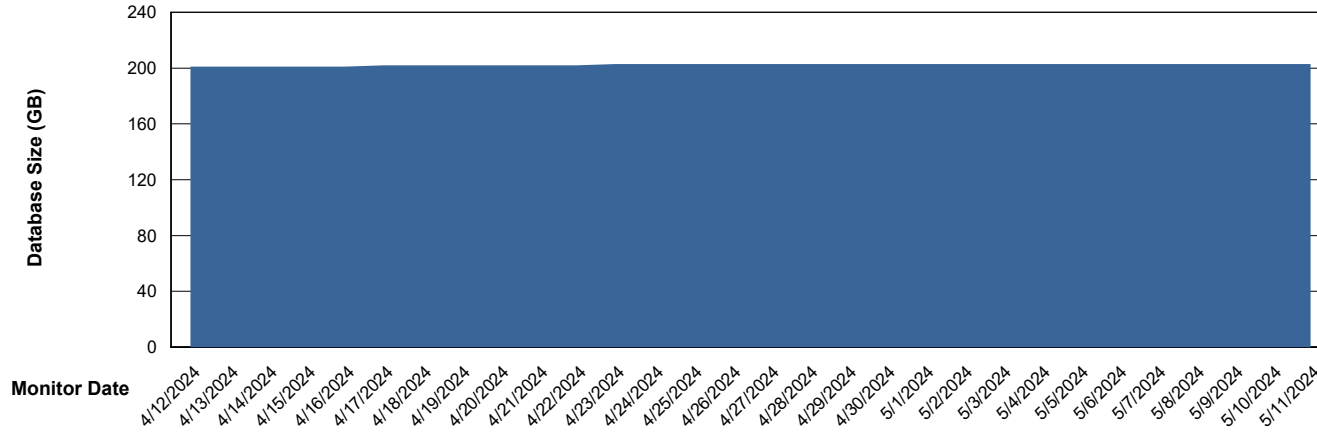

DATABASE SIZE VOS_PRD_ABSBI-2018_ABS1

Database growth over last month