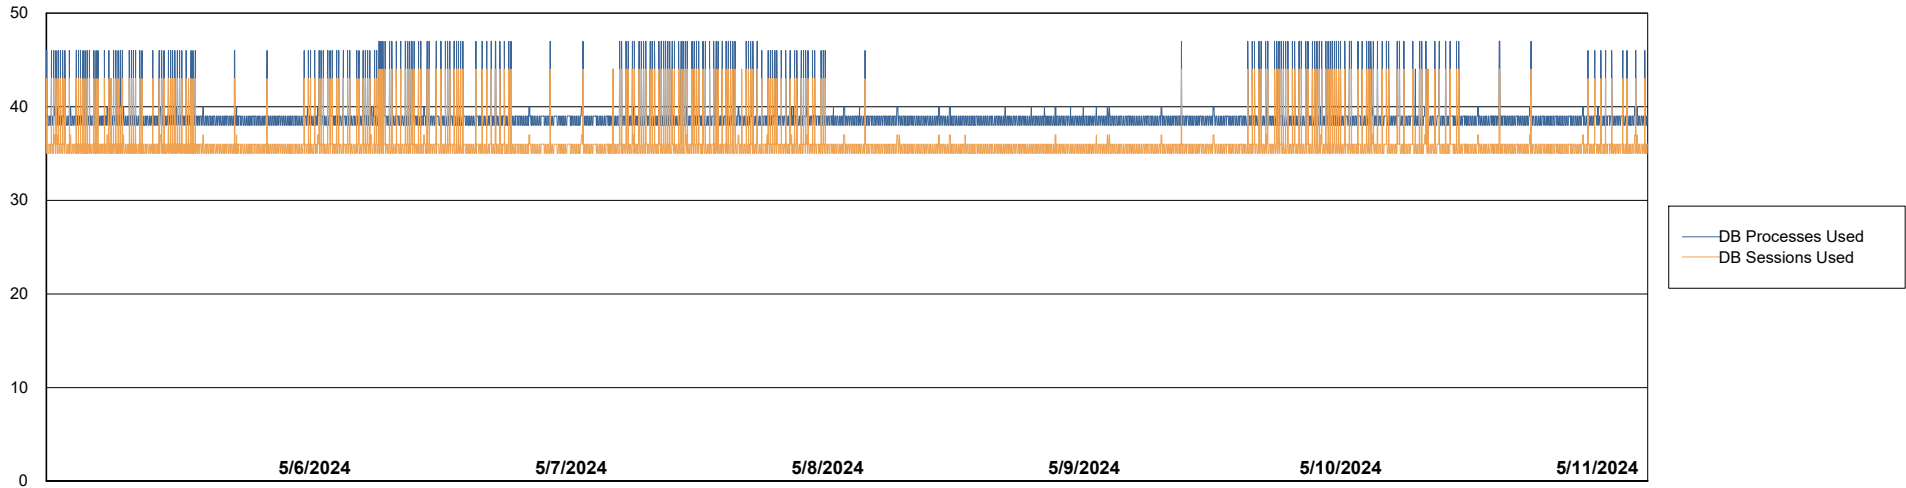

Database Performance VOS_PRD_ABSORA2-2022_HSBABS1

DB Processes Max 1,000