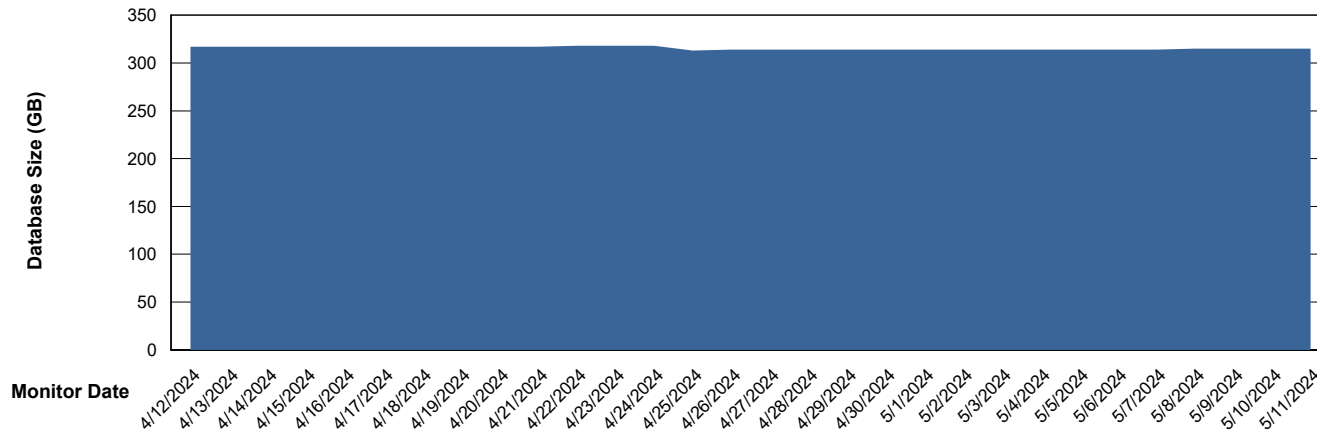

DATABASE SIZE VOS_PRD_ABSORA1-2022_ABS1

Database growth over last month