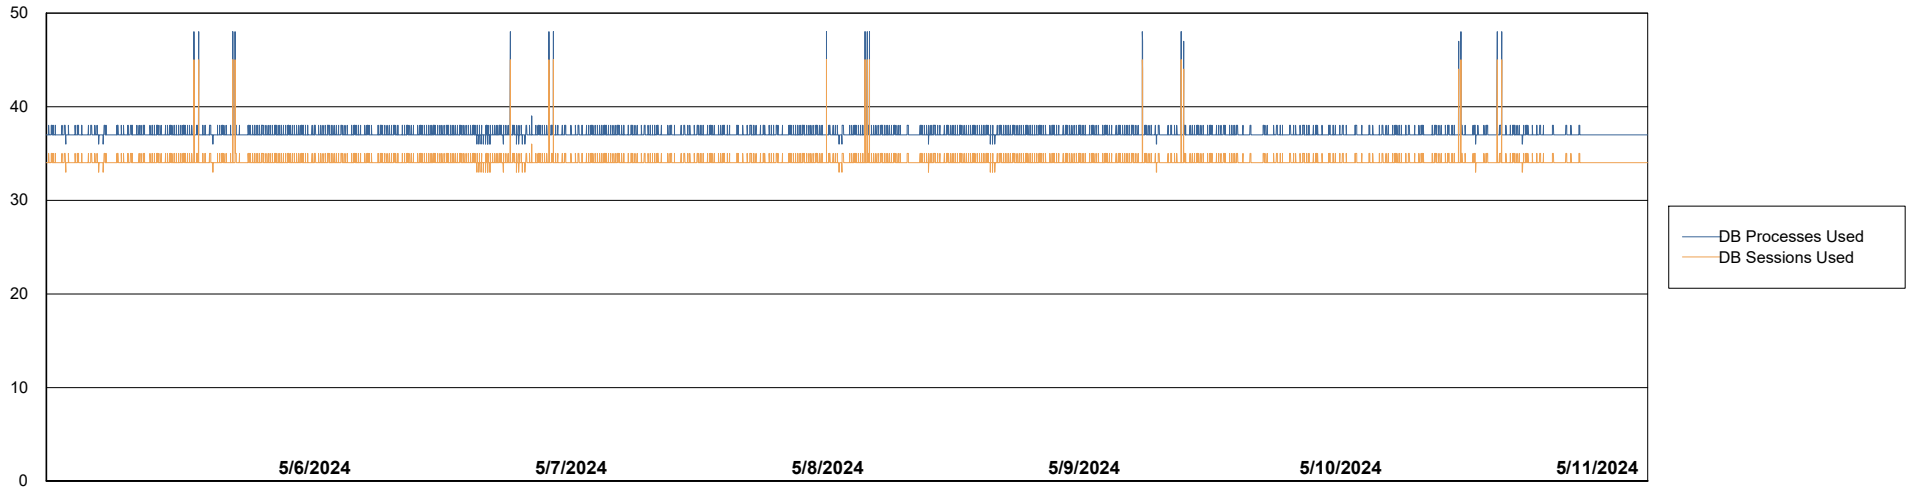

Weekly SLA Customer Report

Customer VEN_Production
Database ID 35

Database Performance VENDB_Production_ABS1

Weekly SLA Customer Report

Customer VEN_Production
Database ID 35

Database Performance VENDB_Standby_ABS1_SB

DB Processes Max 300

Weekly SLA Customer Report

Customer VEN_Production
 Database ID 35

DATABASE SIZE VENDB_Production_ABS1

Database growth over last month

Database Tablespace VENDB_Production_ABS1

Date	Tablespace Name	Filesize (Gb)	Usedsize (Gb)	Percentage free
5/11/2024	ABSDATA	230	192	17
	INDX	216	179	17
5/10/2024	ABSDATA	230	192	17
	INDX	216	179	17
5/9/2024	ABSDATA	230	192	17
	INDX	216	179	17
5/8/2024	ABSDATA	230	192	17
	INDX	216	179	17
5/7/2024	ABSDATA	230	192	17
	INDX	216	179	17
5/6/2024	ABSDATA	230	192	17
	INDX	216	179	17
5/5/2024	ABSDATA	230	192	17
	INDX	216	179	17