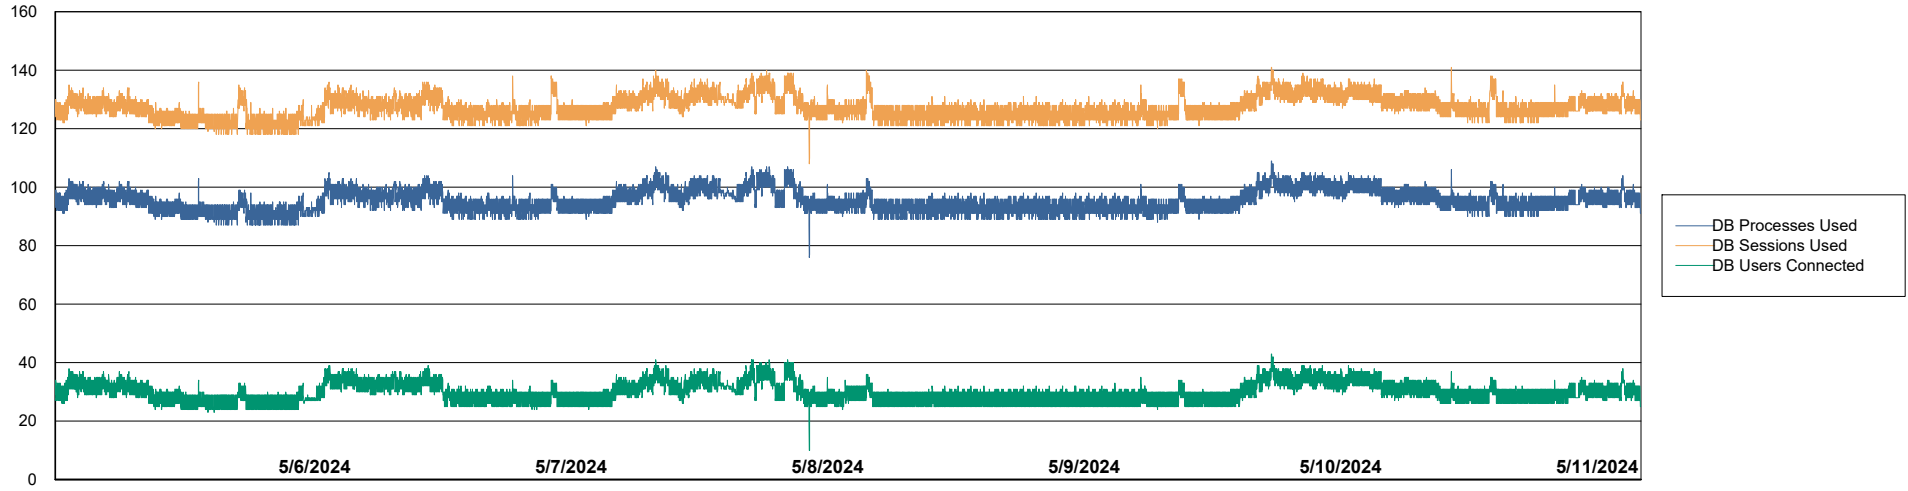

Harddisk Usage VEN_PRD_VENABS07_SB-DB

	Free disk space on C: (%)	Total disk space on C: (Gb)	Used disk space on C: (Gb)	Free disk space on D: (%)	Total disk space on D: (Gb)	Used disk space on D: (Gb)	Free disk space on E: (%)	Total disk space on E: (Gb)	Used disk space on E: (Gb)
5/11/2024	33	102	68	17	1,000	830	86	400	56
5/10/2024	33	102	68	17	1,000	830	86	400	55
5/9/2024	33	102	68	17	1,000	830	85	400	61
5/8/2024	33	102	68	17	1,000	830	85	400	61
5/7/2024	33	102	68	17	1,000	830	84	400	62
5/6/2024	33	102	68	17	1,000	830	85	400	59
5/5/2024	33	102	68	17	1,000	830	84	400	63

Weekly SLA Customer Report

Customer VEN_Production
Database ID 35

Database Performance VENDB_Production_ABS1

Weekly SLA Customer Report

Customer VEN_Production
Database ID 35

Database Performance VENDB_Standby_ABS1_SB