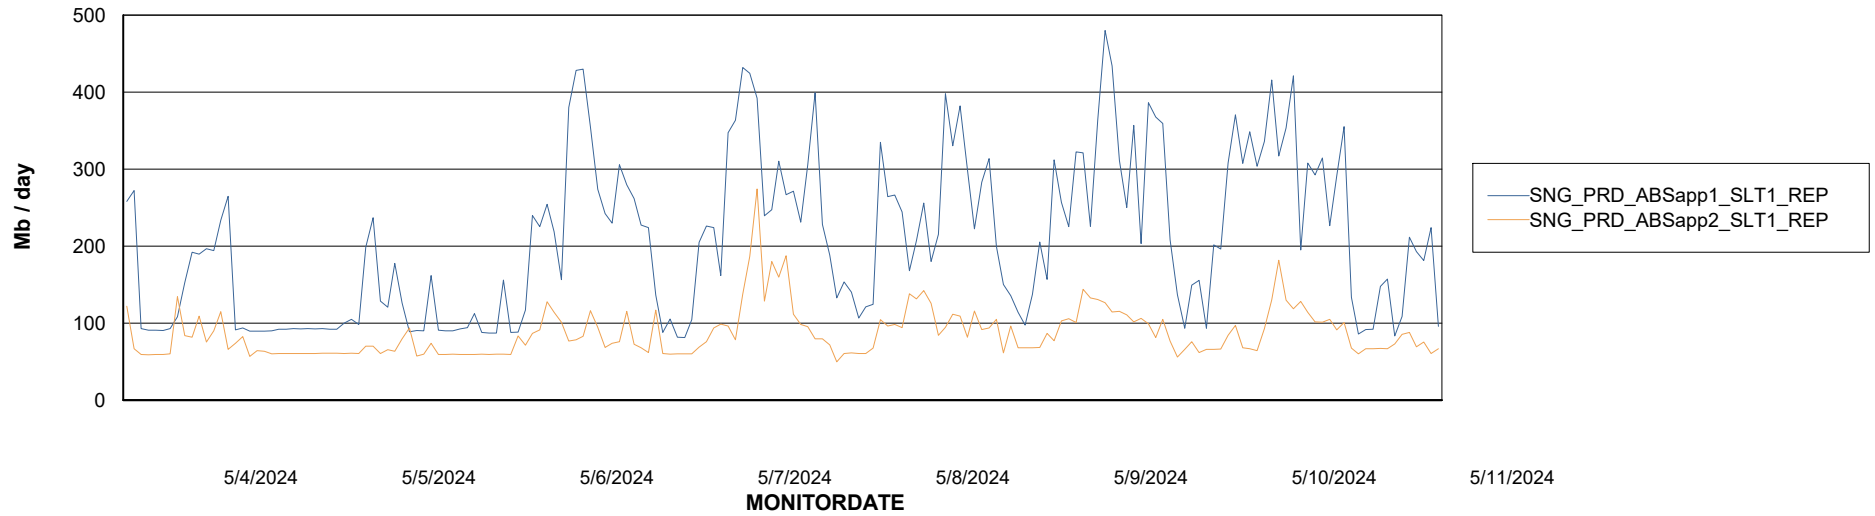

ABSSolute Application ReportServer Services

Avg memory used per ReportServer Service