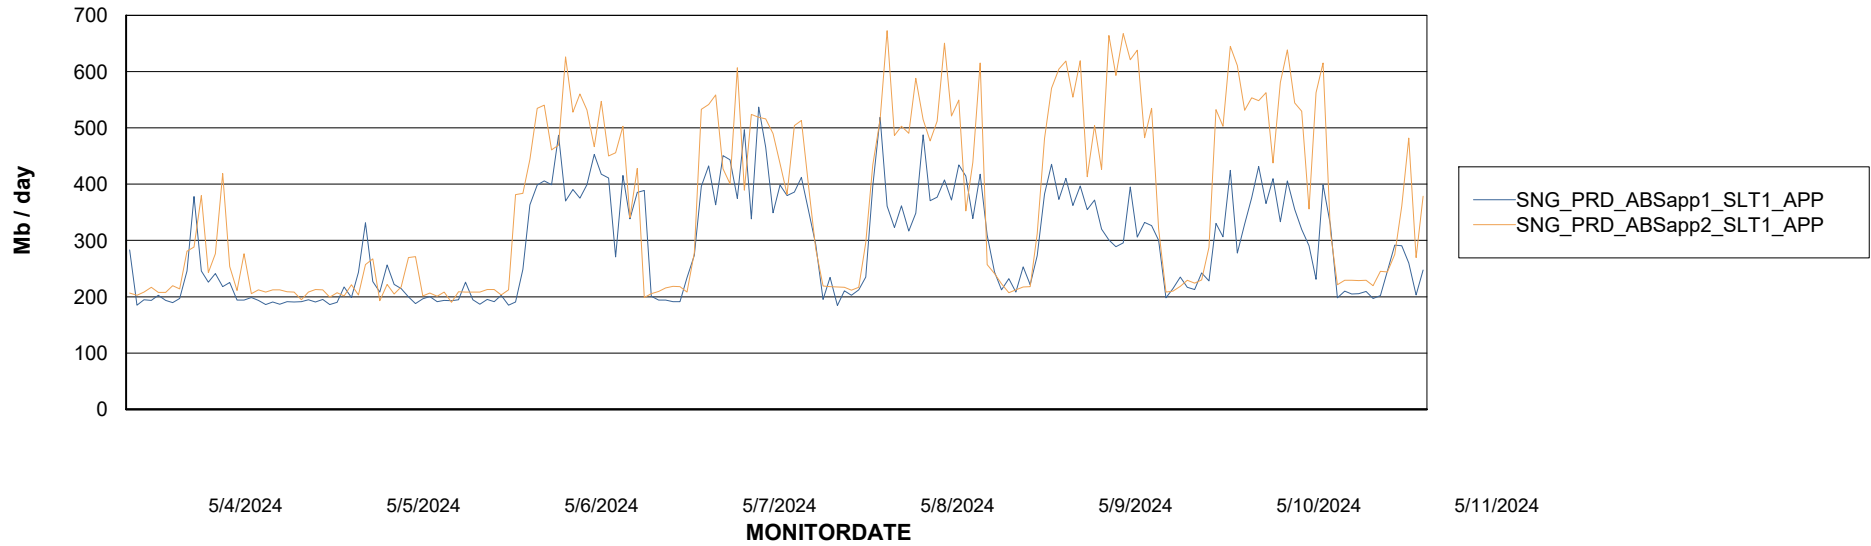

Date	Tablespace Name	Filesize (Gb)	Usedsize (Gb)	Percentage free
5/11/2024	ABSDATA	54	44	19
	INDX	146	120	18
5/10/2024	ABSDATA	54	44	19
	INDX	146	120	18
5/9/2024	ABSDATA	54	43	19
	INDX	146	120	18
5/8/2024	ABSDATA	54	43	19
	INDX	146	120	18
5/7/2024	ABSDATA	54	43	19
	INDX	146	120	18
5/6/2024	ABSDATA	54	43	19
	INDX	146	120	18
5/5/2024	ABSDATA	54	43	20
	INDX	146	119	18

Weekly SLA Customer Report

Customer SNG_Production
Database ID 70

ABSSolute Application Server Services

Avg memory used per ABS Server Service

Avg users per day per ABS server

Weekly SLA Customer Report

Customer SNG_Production
Database ID 70