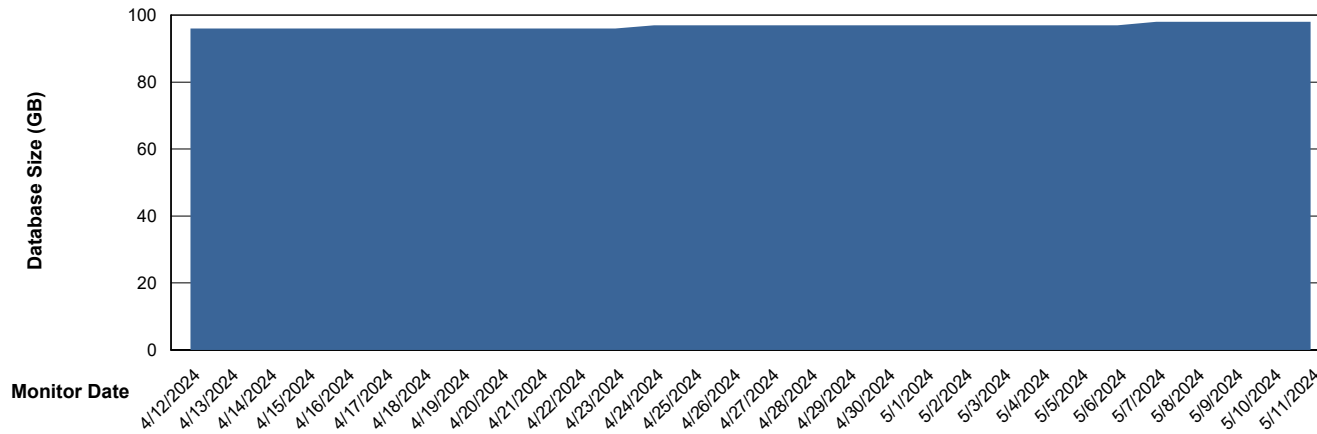

Customer SHL OCI ASH Production
Database ID 182

DATABASE SIZE SHL-BI-ASH_PROD_ABS1

Database growth over last month

DATABASE SIZE SHL-DBS1-ASH_PROD_ABS1

Database growth over last month

Weekly SLA Customer Report

Customer SHL OCI ASH Production
Database ID 182

Database Tablespace SHL-BI-ASH_PROD_ABS1

Date	Tablespace Name	Filesize (Gb)	Usedsize (Gb)	Percentage free
5/11/2024	ABSDATA	30	22	27
	INDX	29	23	22
5/10/2024	ABSDATA	30	22	27
	INDX	29	23	22
5/9/2024	ABSDATA	30	22	27
	INDX	29	23	22
5/8/2024	ABSDATA	26	22	16
	INDX	27	23	16
5/7/2024	ABSDATA	26	22	16
	INDX	27	23	16
5/6/2024	ABSDATA	26	22	16
	INDX	27	23	16
5/5/2024	ABSDATA	26	22	16
	INDX	27	23	16