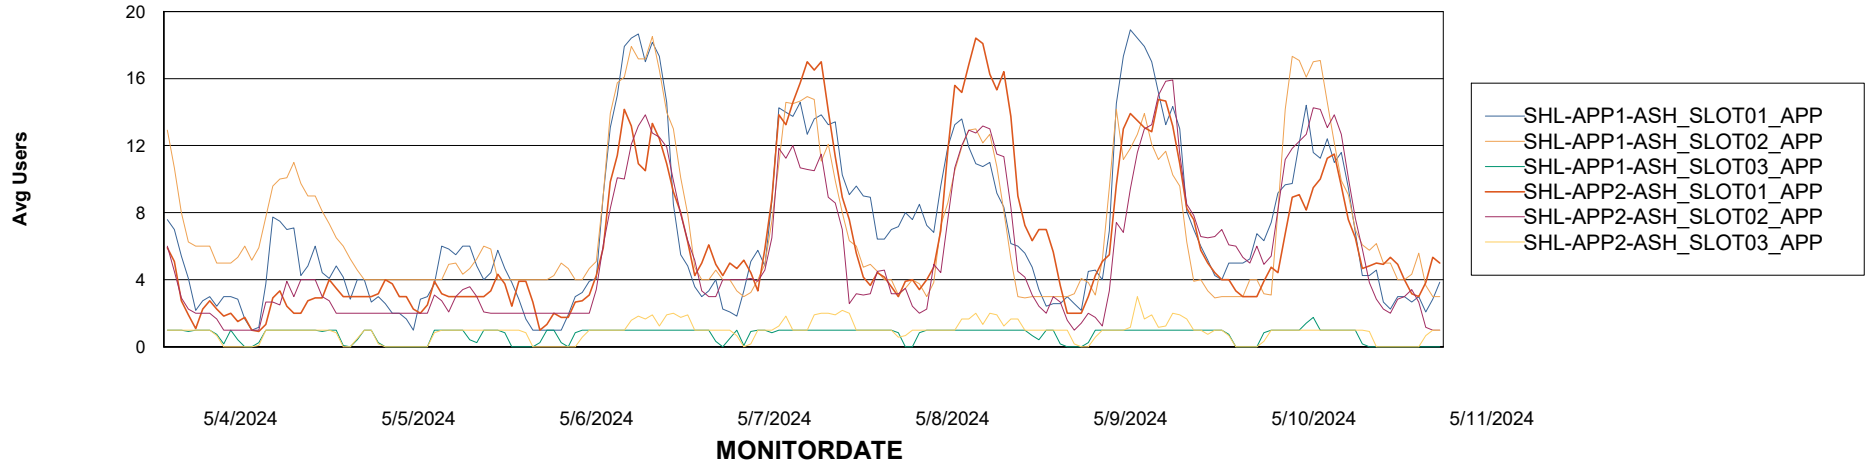

Avg users per day per ABS server