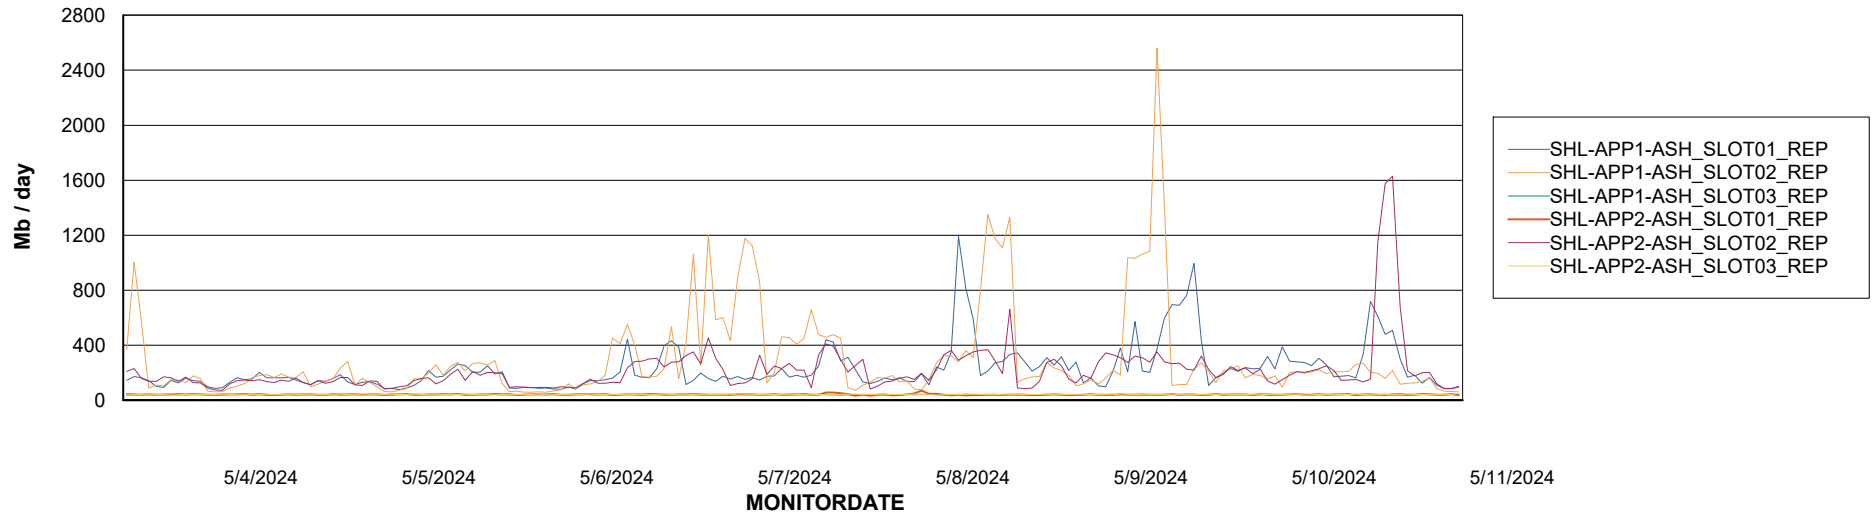

Avg memory used per ABS Server Service

Avg users per day per ABS server

Weekly SLA Customer Report

Customer SHL OCI ASH Production
Database ID 182

ABSSolute Application ReportServer Services

Avg memory used per ReportServer Service