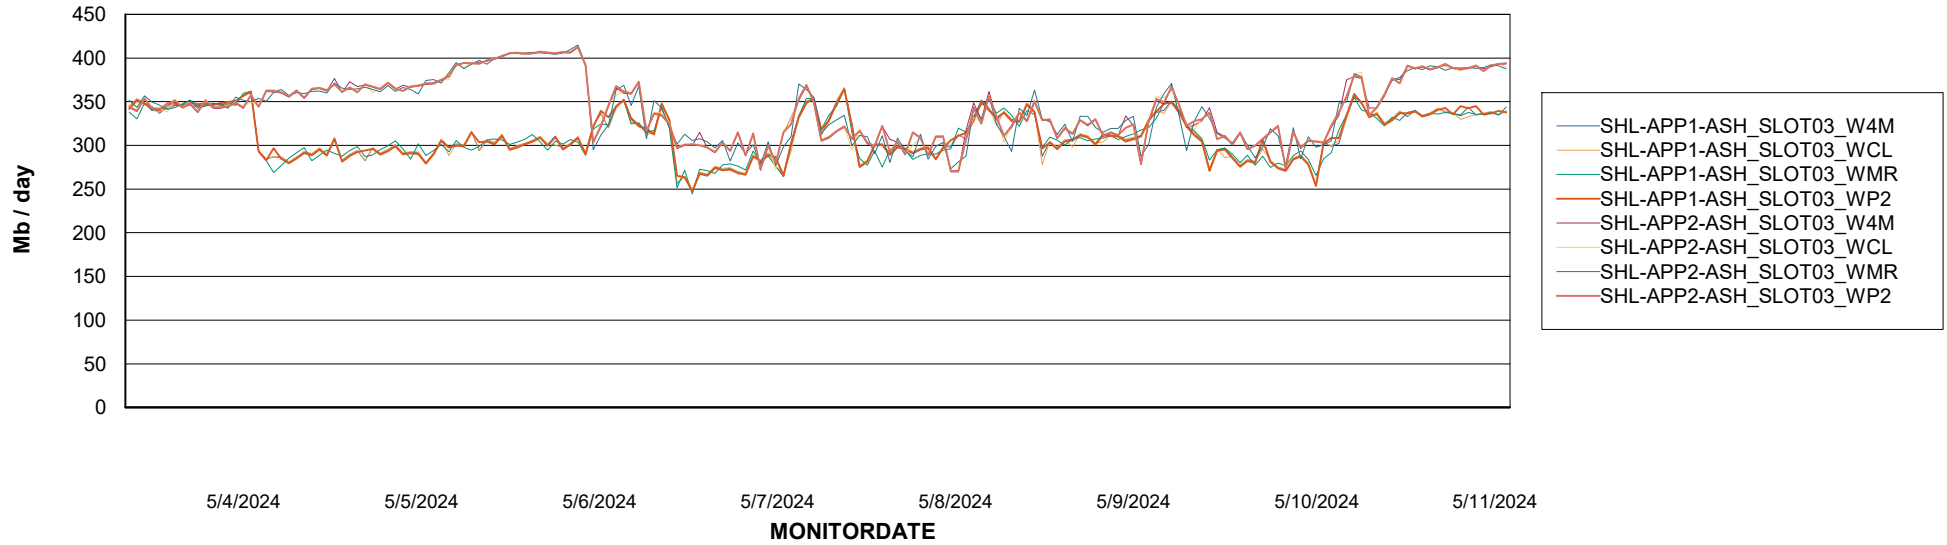

ABSSolute Web Component Services

Avg memory used per ABS Web component