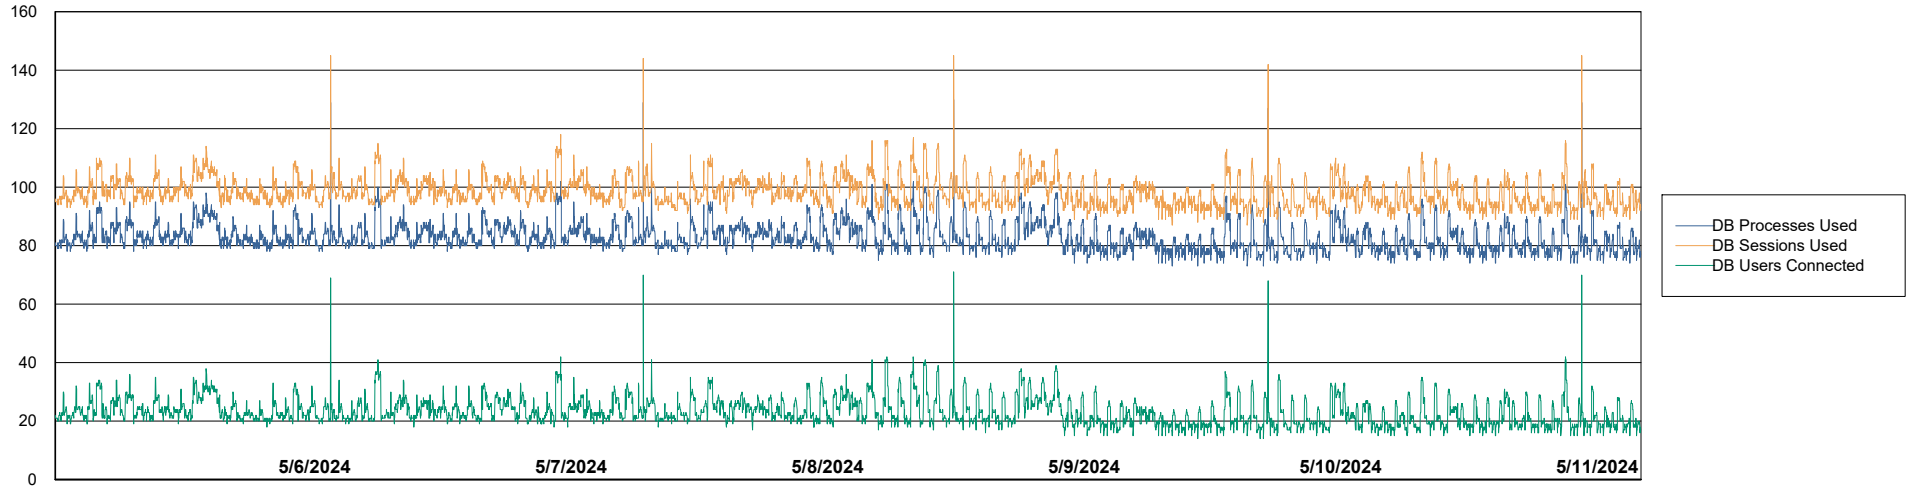

Database Performance SHL-BI-ASH_PROD_ABS1