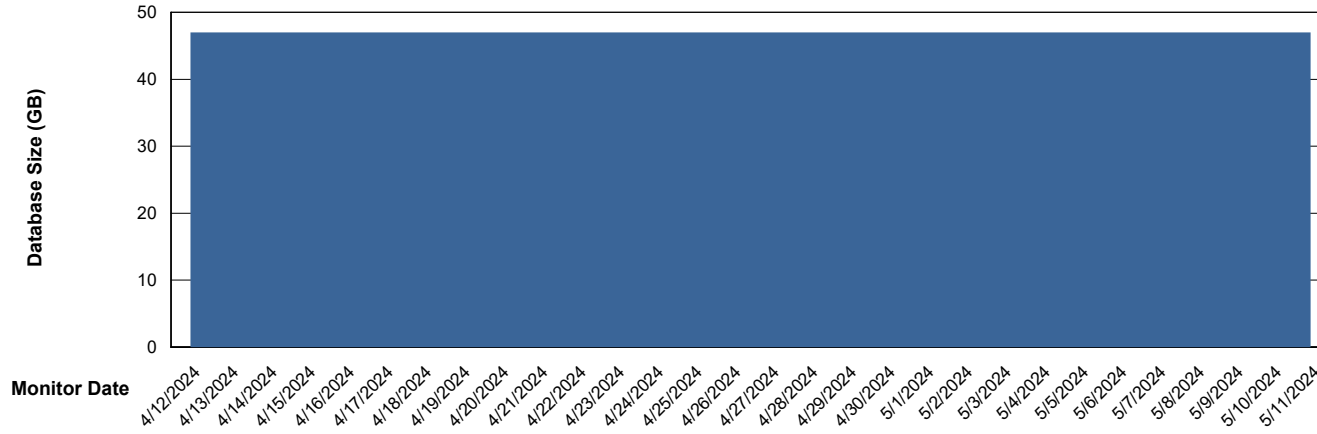

Weekly SLA Customer Report

Customer SHL OCI ASH Production
Database ID 182

Database Performance SHL-BI-ASH_PROD_ABS1

Weekly SLA Customer Report

Customer SHL OCI ASH Production
Database ID 182

Database Performance SHL-DBS1-ASH_PROD_ABS1

Weekly SLA Customer Report

Customer SHL OCI ASH Production
Database ID 182

Database Performance SHL-DBS2-ASH_PROD_HSBABS1

DB Processes Max 0
DB Processes Max 1,000
DB Processes Max 4

Weekly SLA Customer Report

Customer SHL OCI ASH Production
Database ID 182

DATABASE SIZE SHL-BI-ASH_PROD_ABS1

Database growth over last month

DATABASE SIZE SHL-DBS1-ASH_PROD_ABS1

Database growth over last month

Weekly SLA Customer Report