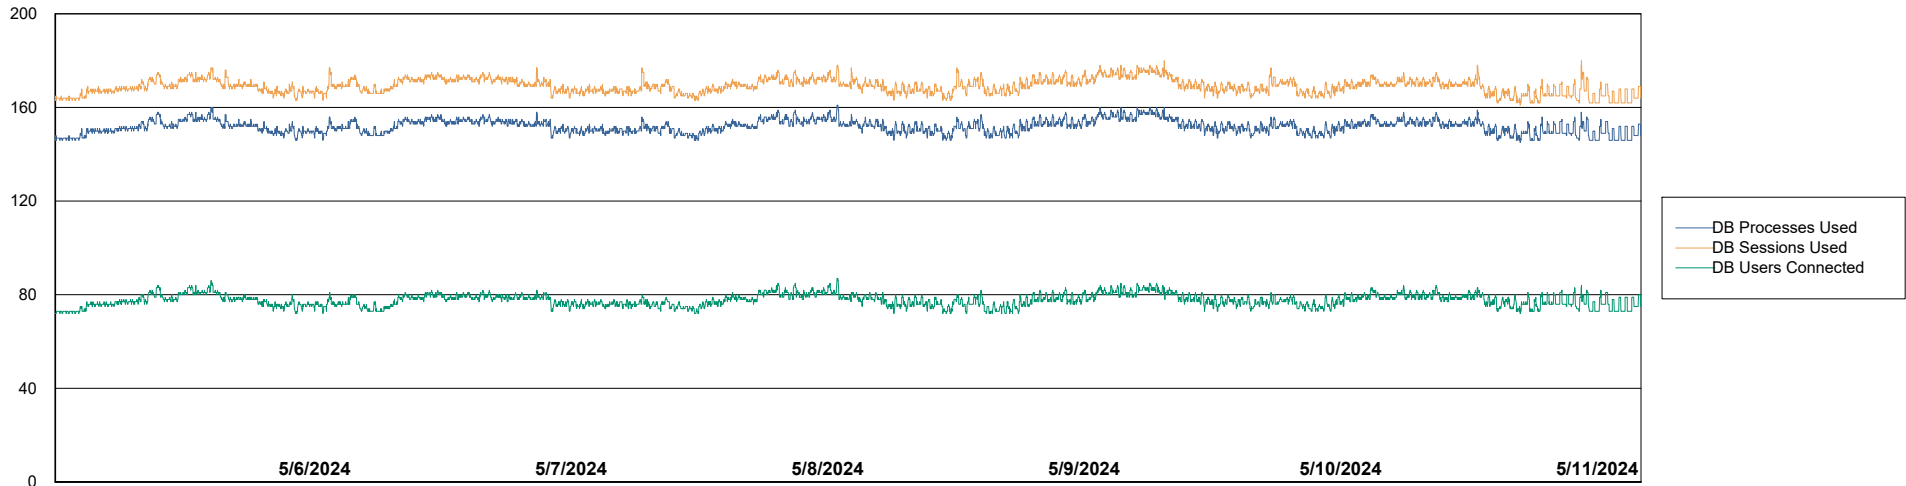

Weekly SLA Customer Report

Customer SHL OCI ASH Production
Database ID 182

Database Performance SHL-BI-ASH_PROD_ABS1

Weekly SLA Customer Report

Customer SHL OCI ASH Production
Database ID 182

Database Performance SHL-DBS1-ASH_PROD_ABS1