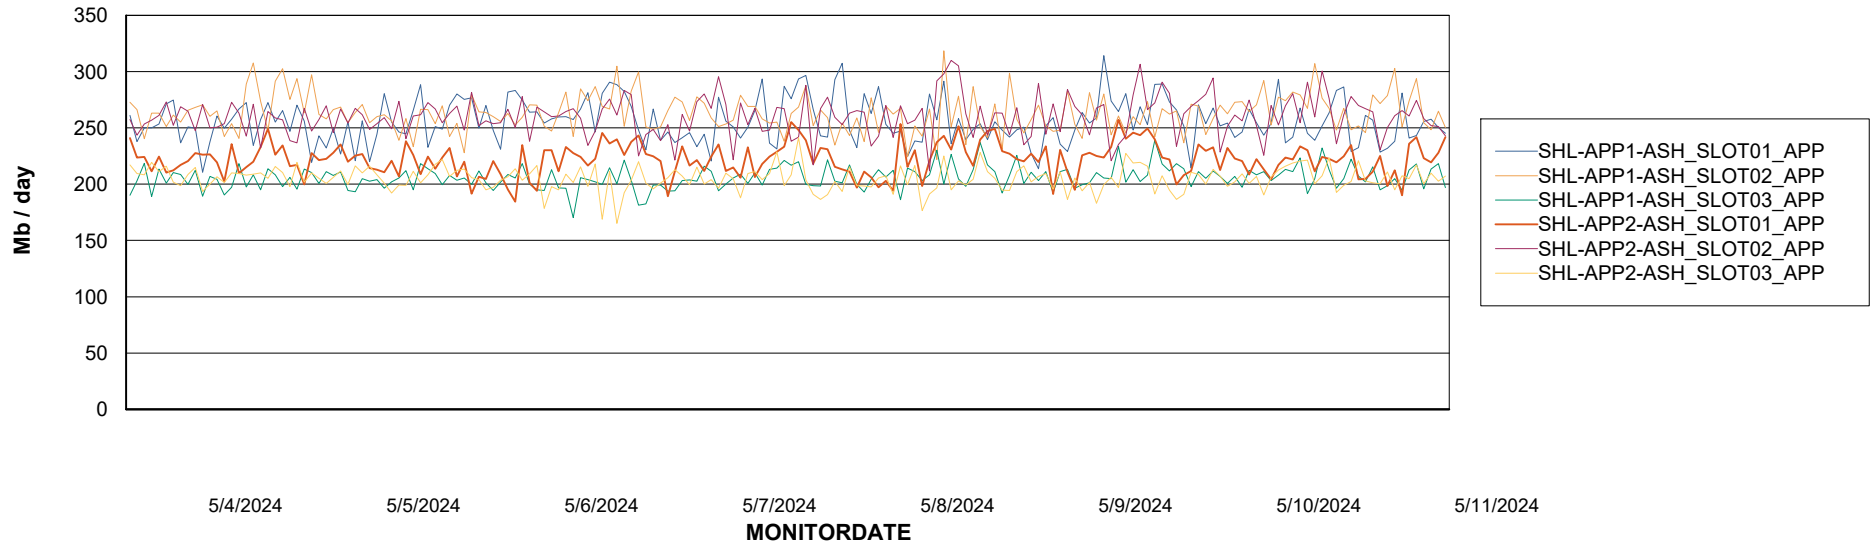

ABSSolute Application Server Services

Avg memory used per ABS Server Service