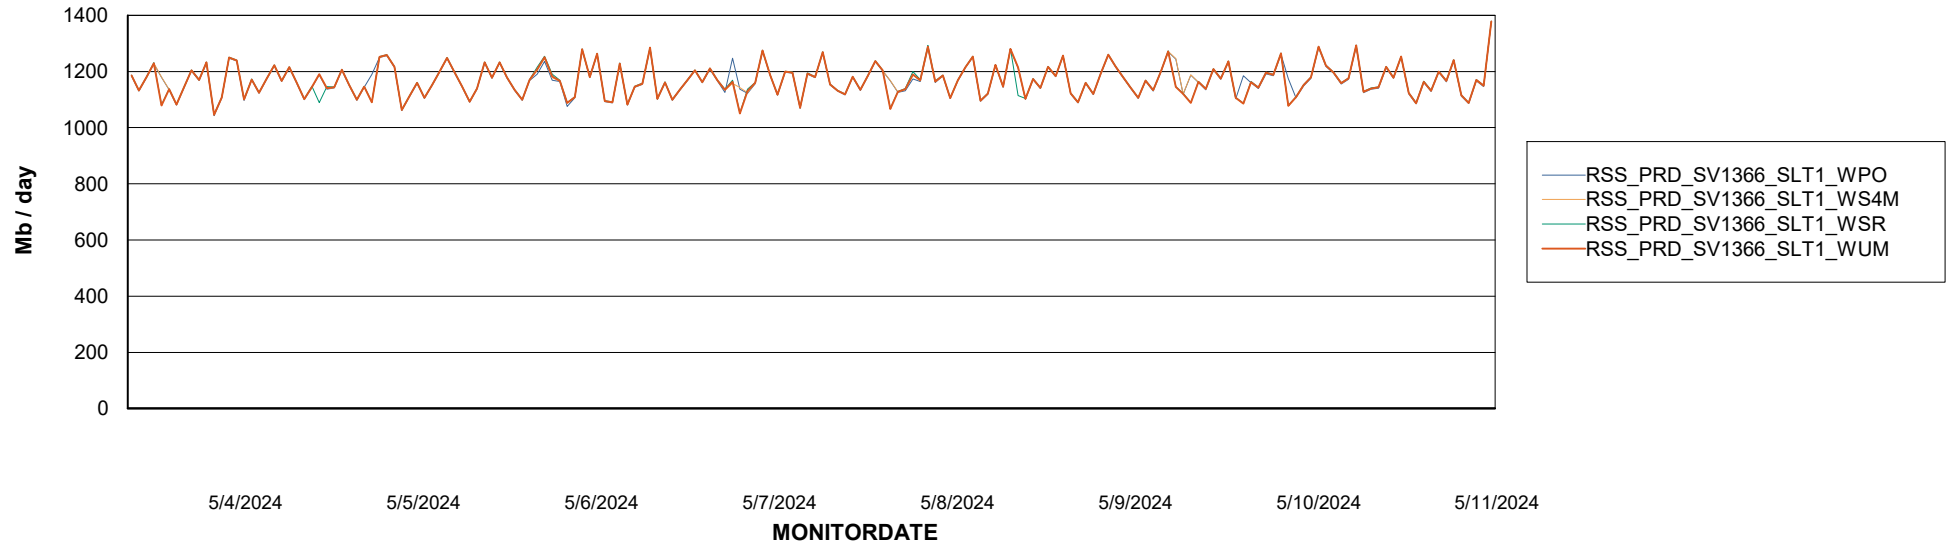

ABSSolute Web Component Services

Avg memory used per ABS Web component