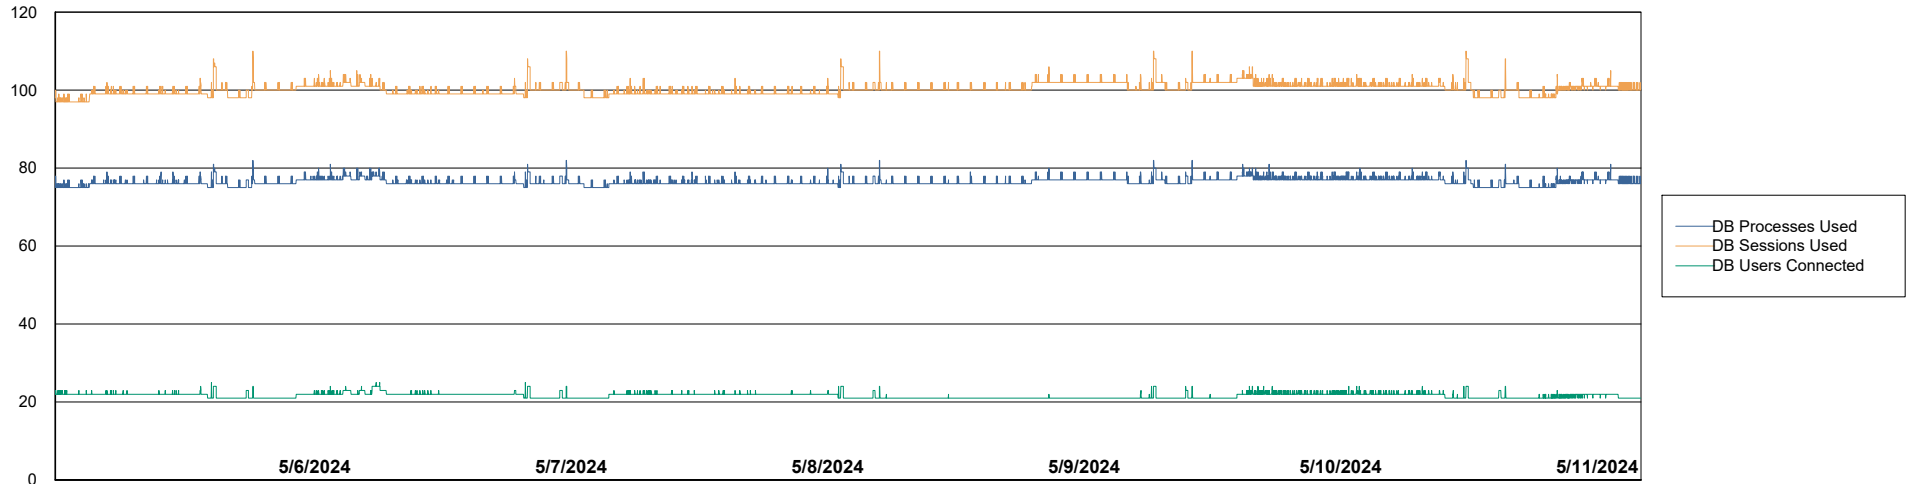

Database Performance RSS_PRD_SV1364_PRD_ABS1