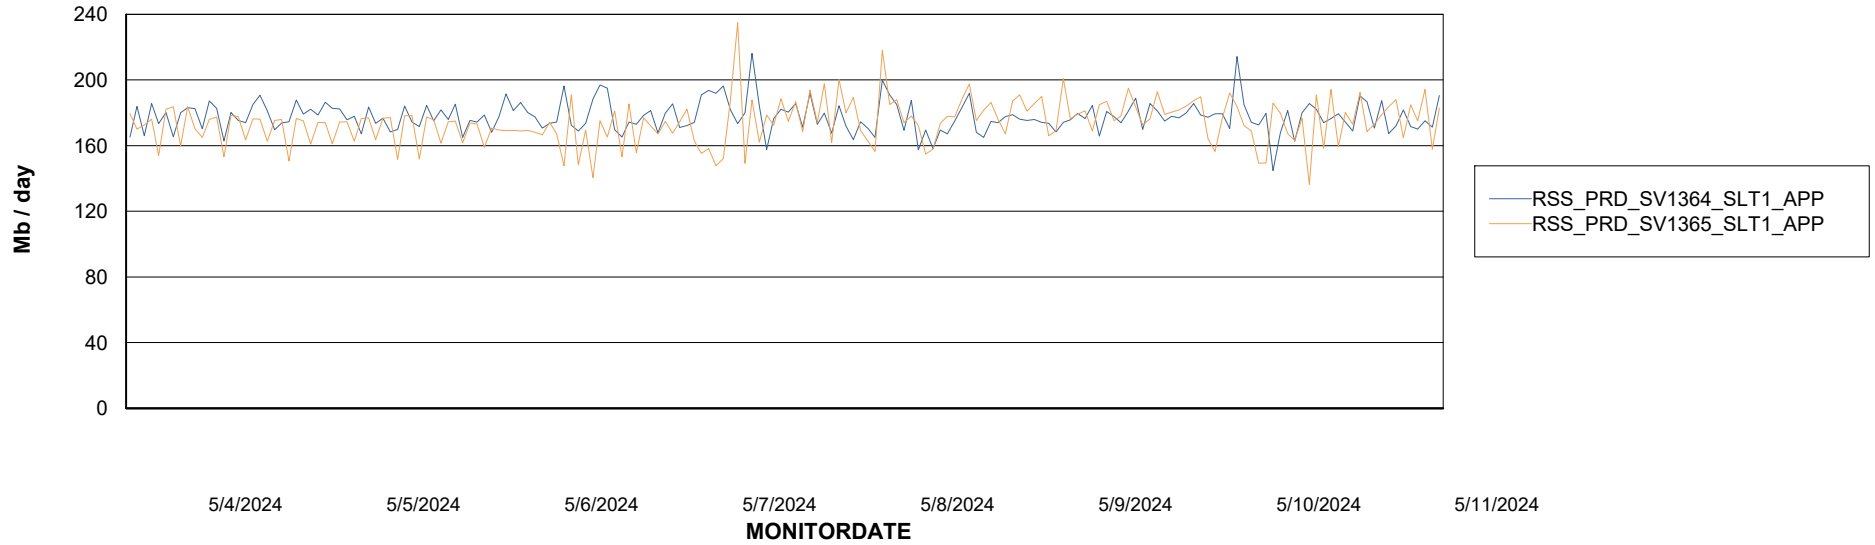

ABSSolute Application Server Services

Avg memory used per ABS Server Service