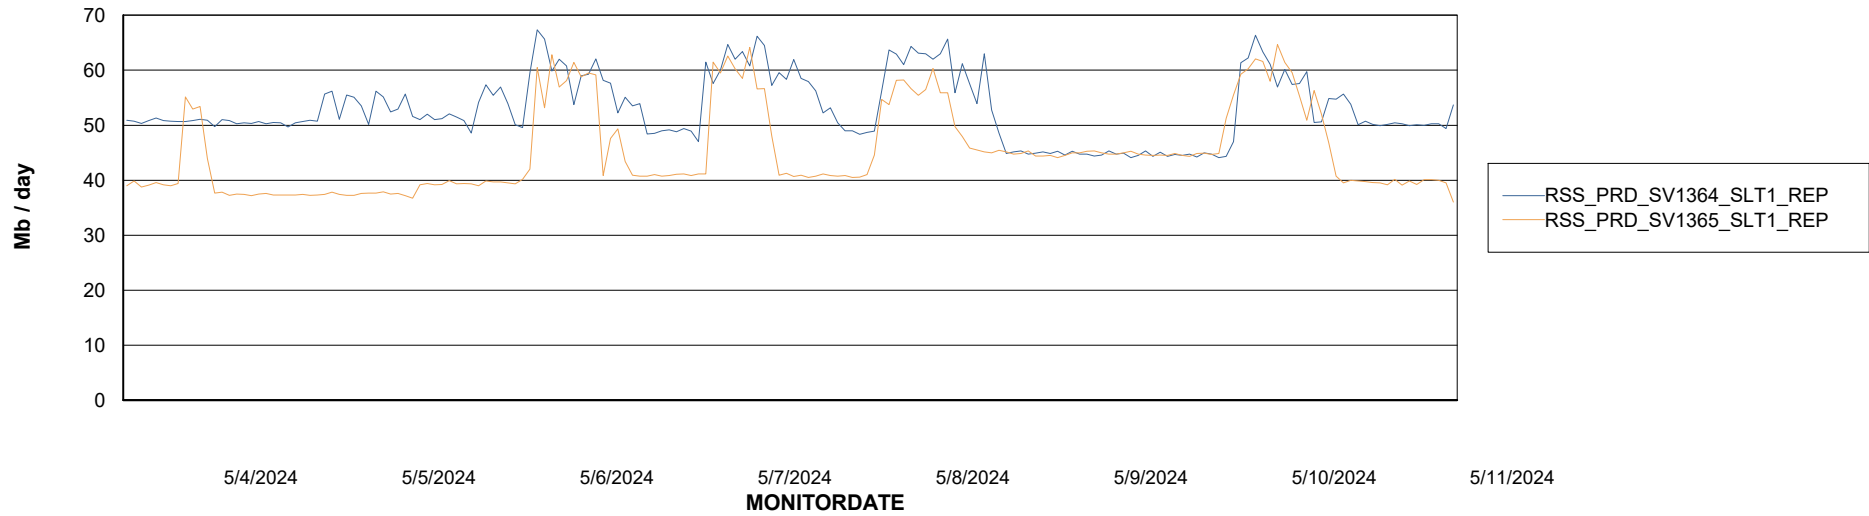

Avg memory used per ABS Server Service

Avg users per day per ABS server

Weekly SLA Customer Report

Customer RSS Production
Database ID 52

ABSSolute Application ReportServer Services

Avg memory used per ReportServer Service