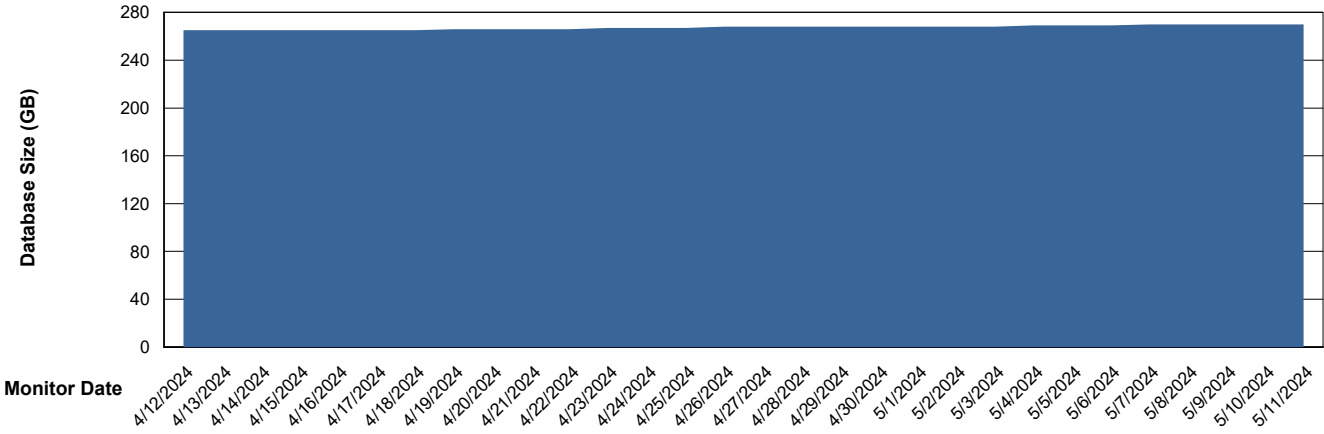

DB Processes Max 1,000

Weekly SLA Customer Report

Customer RFL_Production
 Database ID 36

DATABASE SIZE RFL_PRD_ABS01_DB

Database growth over last month

Database Tablespace RFL_PRD_ABS01_DB

Date	Tablespace Name	Filesize (Gb)	Usedsize (Gb)	Percentage free
5/11/2024	ABSDATA	95	78	18
	INDX	224	179	20
5/10/2024	ABSDATA	95	78	18
	INDX	224	179	20
5/9/2024	ABSDATA	95	78	18
	INDX	224	179	20
5/8/2024	ABSDATA	95	78	18
	INDX	224	179	20
5/7/2024	ABSDATA	93	78	16
	INDX	224	179	20
5/6/2024	ABSDATA	93	78	16
	INDX	224	179	20
5/5/2024	ABSDATA	93	78	16
	INDX	224	179	20

Weekly SLA Customer Report

Customer RFL_Production
Database ID 36

Standby Database Health RFL_Production

Recovery lag for last 7 days