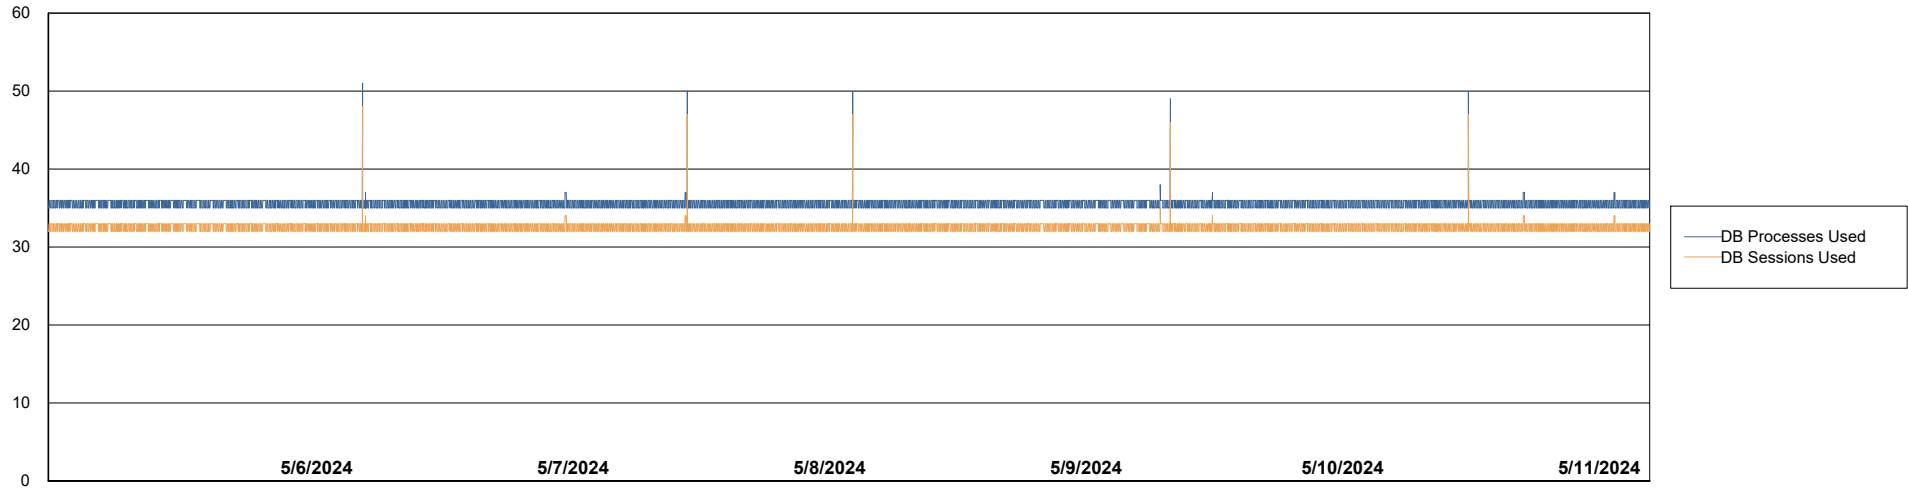

Weekly SLA Customer Report

Customer RFL_Production
Database ID 36

Database Performance RFL_PRD_ABS01_DB

Weekly SLA Customer Report

Customer RFL_Production
Database ID 36

Database Performance RFL_PRD_ABS02_STB_DB

DB Processes Max 1,000

Weekly SLA Customer Report

Customer RFL_Production
 Database ID 36

DATABASE SIZE RFL_PRD_ABS01_DB

Database growth over last month

Database Tablespace RFL_PRD_ABS01_DB

Date	Tablespace Name	Filesize (Gb)	Usedsize (Gb)	Percentage free
5/11/2024	ABSDATA	95	78	18
	INDX	224	179	20
5/10/2024	ABSDATA	95	78	18
	INDX	224	179	20
5/9/2024	ABSDATA	95	78	18
	INDX	224	179	20
5/8/2024	ABSDATA	95	78	18
	INDX	224	179	20
5/7/2024	ABSDATA	93	78	16
	INDX	224	179	20
5/6/2024	ABSDATA	93	78	16
	INDX	224	179	20
5/5/2024	ABSDATA	93	78	16
	INDX	224	179	20