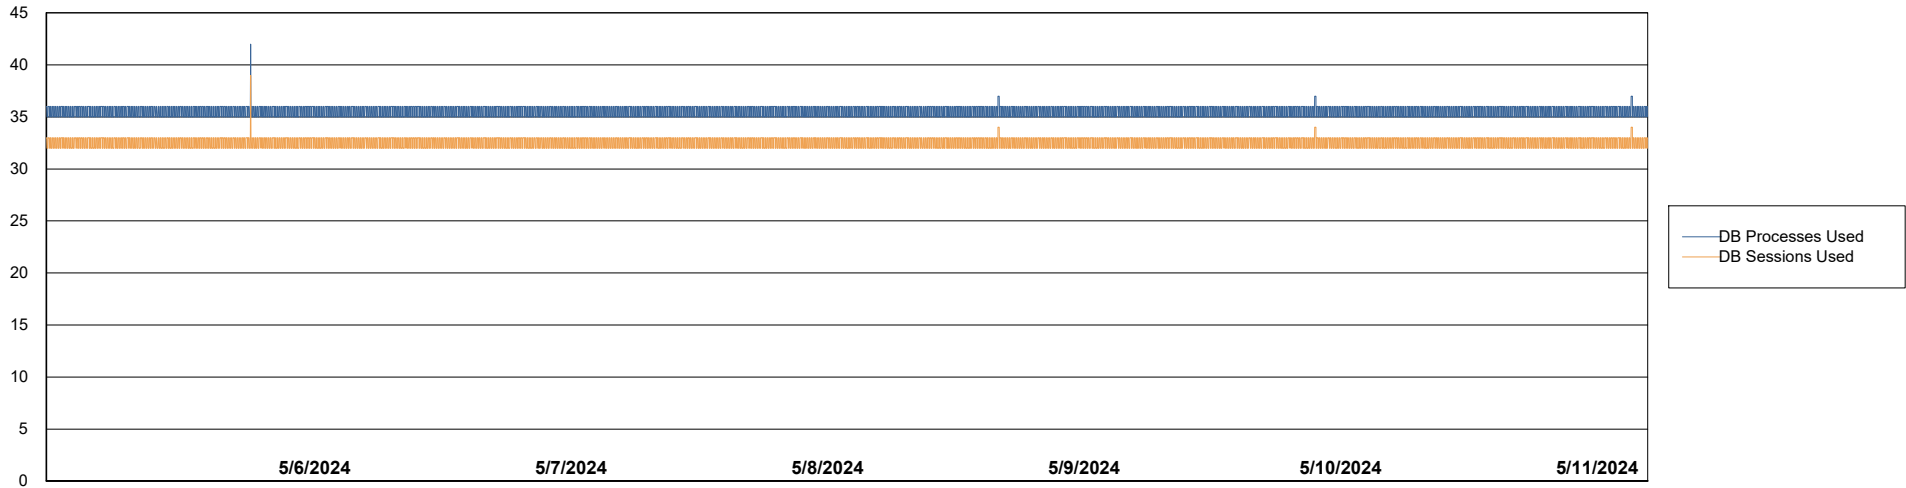

Database Performance PHS_PRD_GCAB993B_HSBABS1

DB Processes Max 1,000