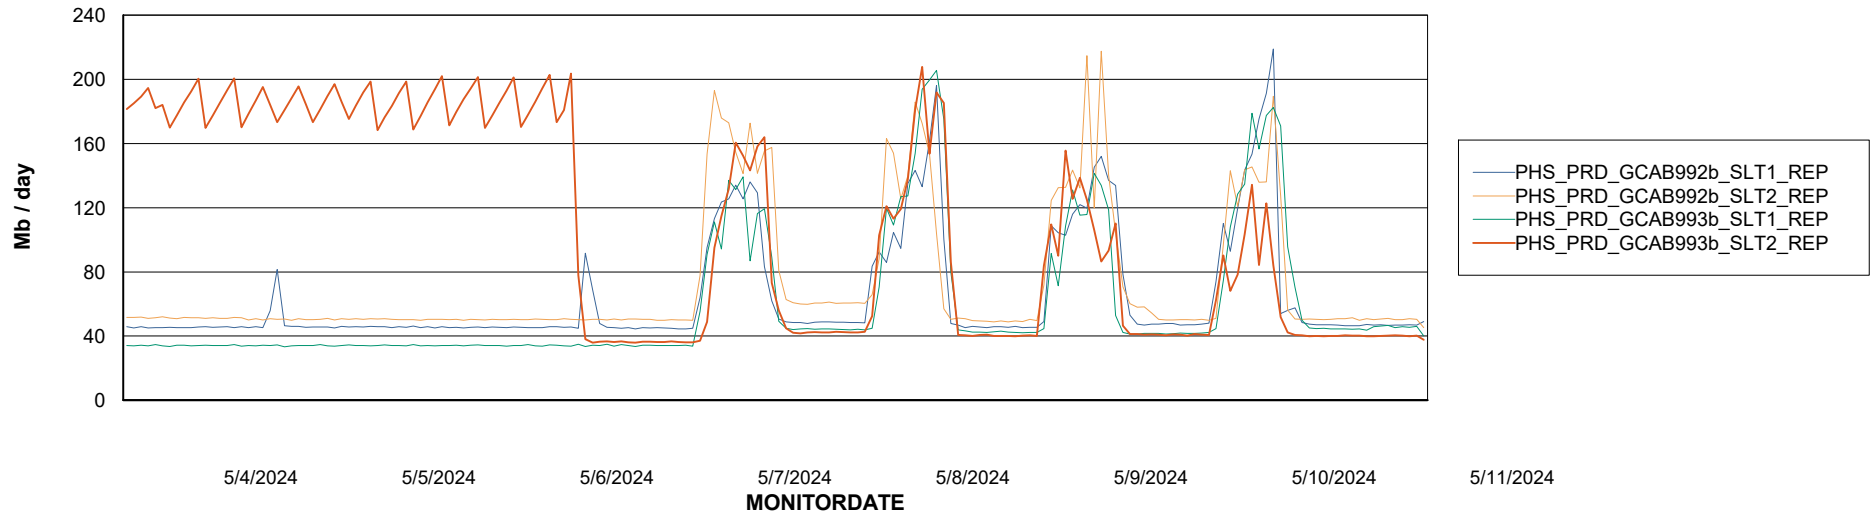

ABSSolute Application ReportServer Services

Avg memory used per ReportServer Service