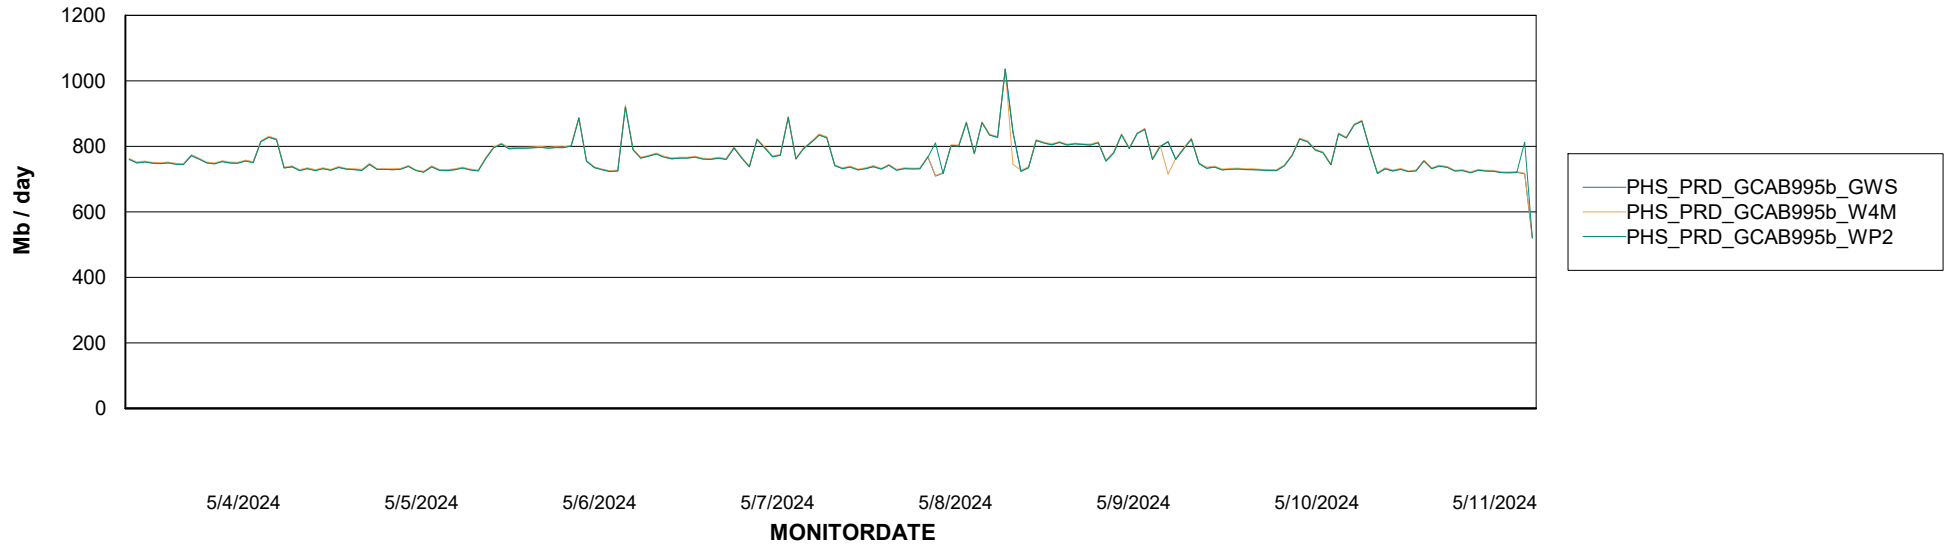

ABSSolute Application ReportServer Services

Avg memory used per ReportServer Service

Weekly SLA Customer Report

Customer PHS_Production
Database ID 47

ABSSolute Web Component Services

Avg memory used per ABS Web component