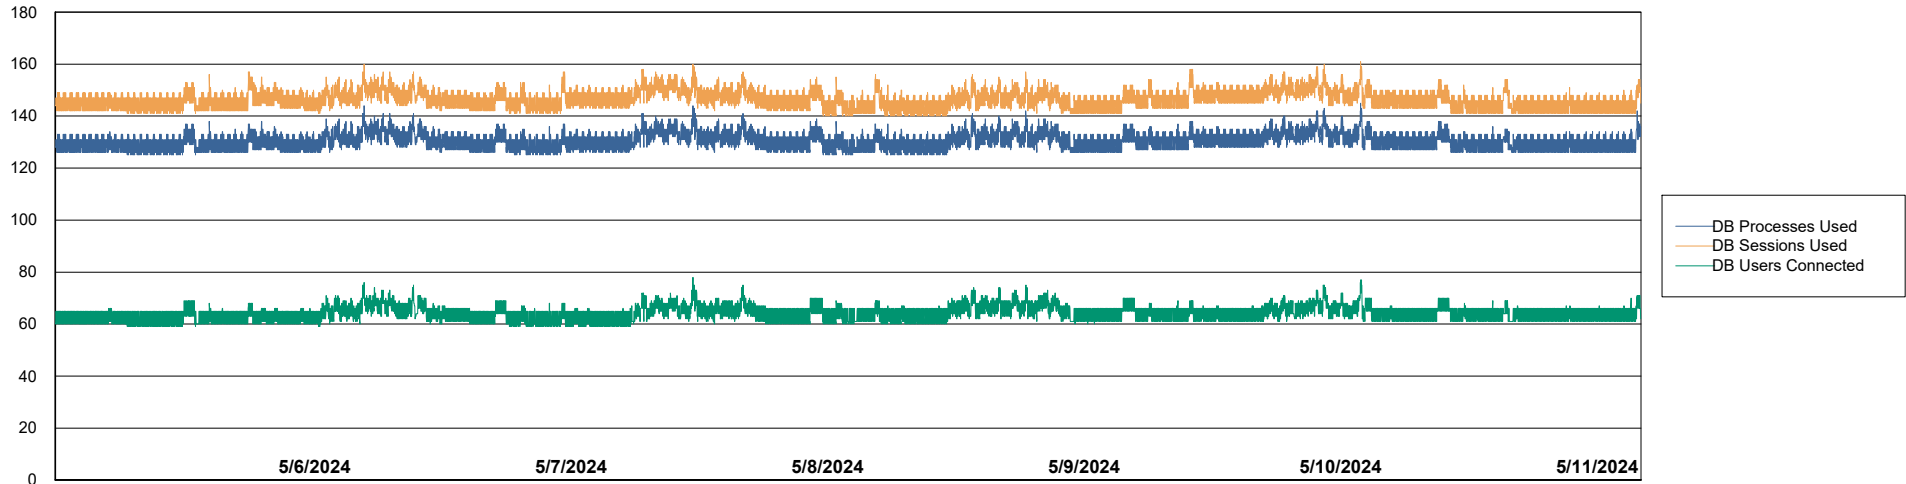

Database Performance PHS_PRD_GCAB992B_ABS1