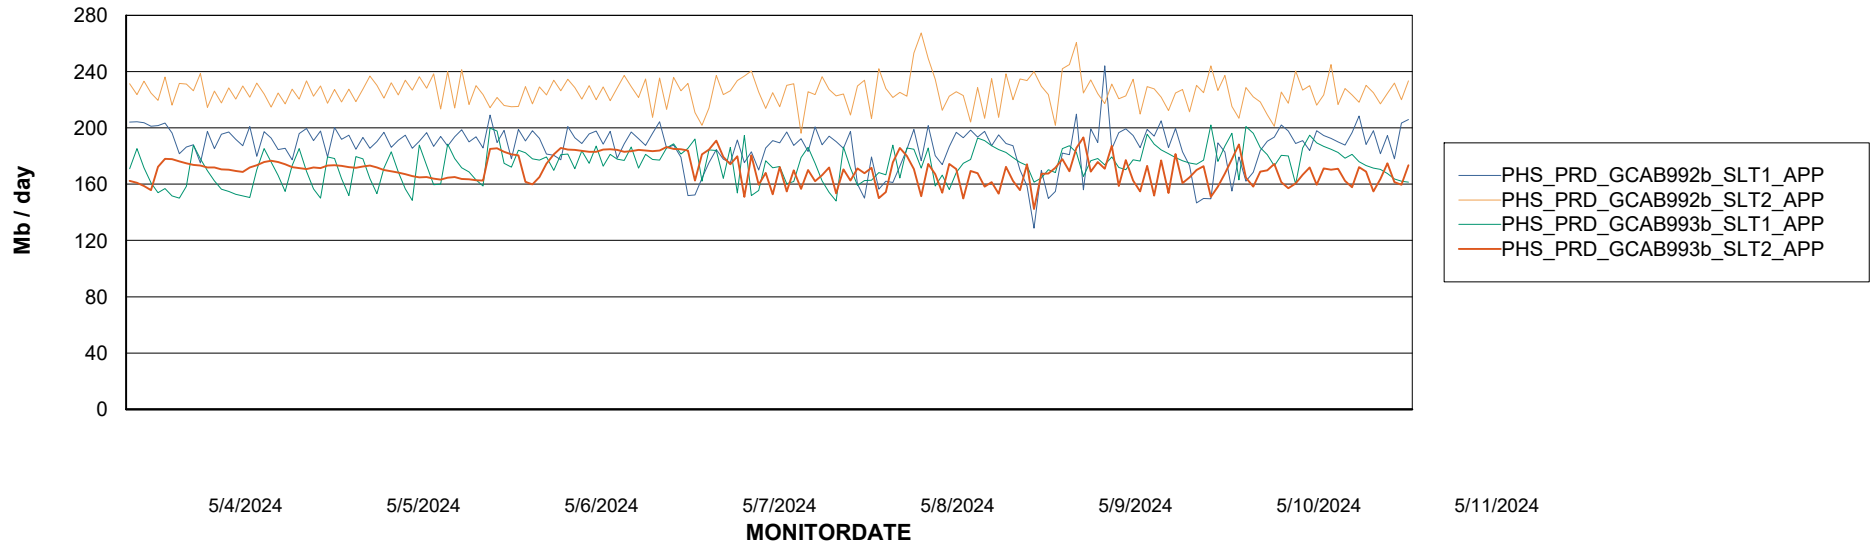

DB Processes Max 1,000

Weekly SLA Customer Report

Customer PHS_Production
 Database ID 47

DATABASE SIZE PHS_PRD_GCAB992B_ABS1

Database growth over last month

Database Tablespace PHS_PRD_GCAB992B_ABS1

Date	Tablespace Name	Filesize (Gb)	Usedsize (Gb)	Percentage free
5/11/2024	ABSDATA	140	117	16
	INDX	214	179	16
5/10/2024	ABSDATA	140	117	16
	INDX	214	179	16
5/9/2024	ABSDATA	140	117	16
	INDX	214	179	16
5/8/2024	ABSDATA	140	117	16
	INDX	214	179	16
5/7/2024	ABSDATA	140	117	16
	INDX	214	179	16
5/6/2024	ABSDATA	140	117	16
	INDX	214	179	16
5/5/2024	ABSDATA	140	117	16
	INDX	214	179	16

Weekly SLA Customer Report

Customer PHS_Production
Database ID 47

ABSSolute Application Server Services

Avg memory used per ABS Server Service

Avg users per day per ABS server

Weekly SLA Customer Report

Customer PHS_Production
Database ID 47