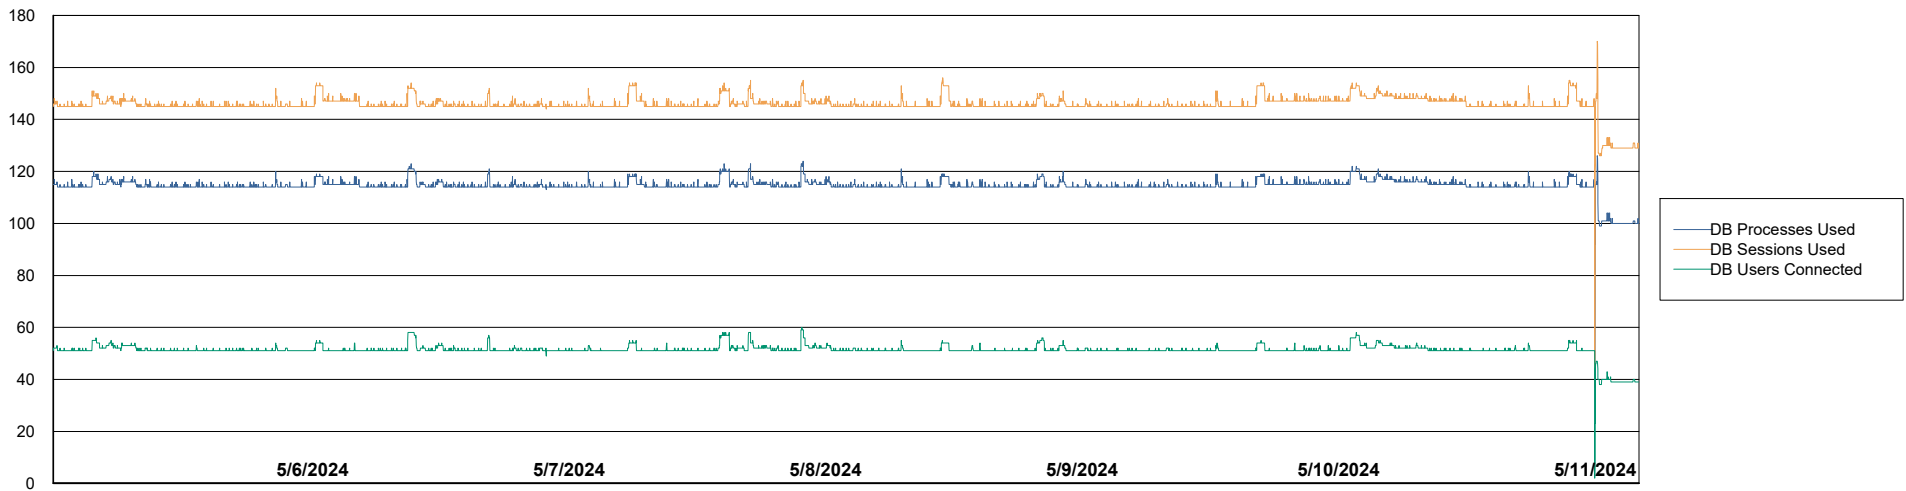

Database Performance PCO_PRD_PARIS-ABS1_ABS1