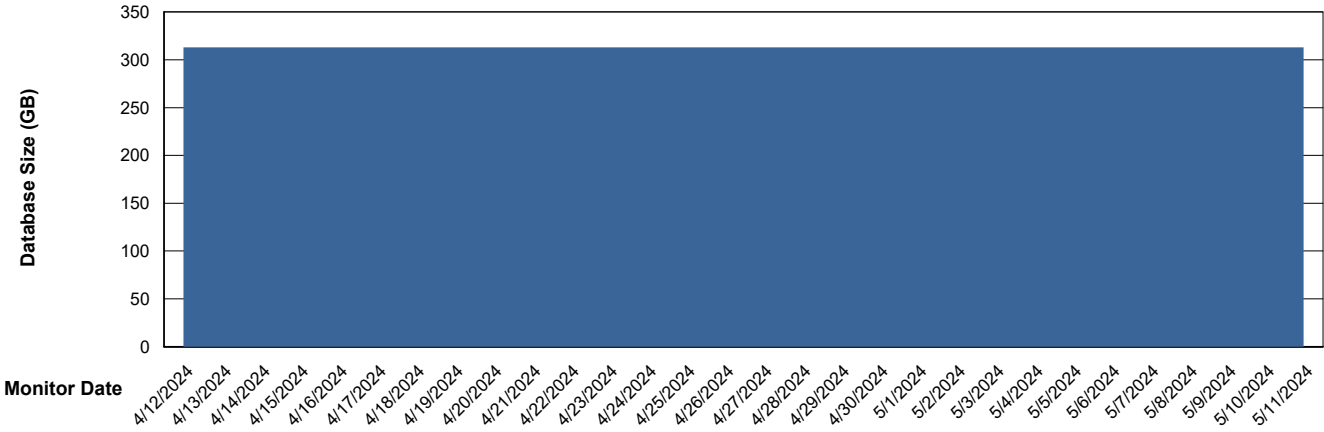

Database growth over last month

Database Tablespace PCO_PRD_PARIS-ABS1_ABS1

Date	Tablespace Name	Filesize (Gb)	Usedsize (Gb)	Percentage free
5/11/2024	ABSDATA	238	119	50
	INDX	329	192	42
5/10/2024	ABSDATA	238	119	50
	INDX	329	192	42
5/9/2024	ABSDATA	238	119	50
	INDX	329	192	42
5/8/2024	ABSDATA	238	119	50
	INDX	329	192	42
5/7/2024	ABSDATA	238	119	50
	INDX	329	192	42
5/6/2024	ABSDATA	238	119	50
	INDX	329	192	42
5/5/2024	ABSDATA	238	119	50
	INDX	329	192	42