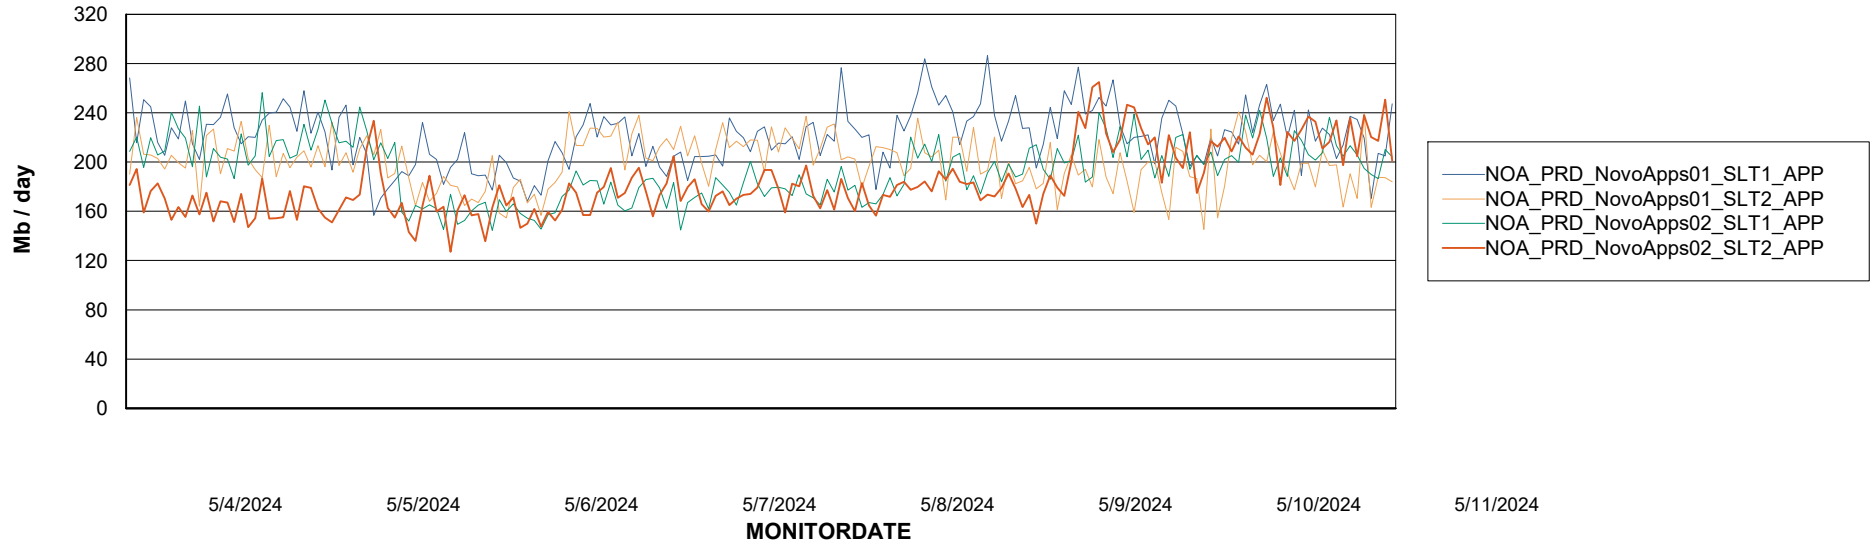

ABSSolute Application Server Services

Avg memory used per ABS Server Service