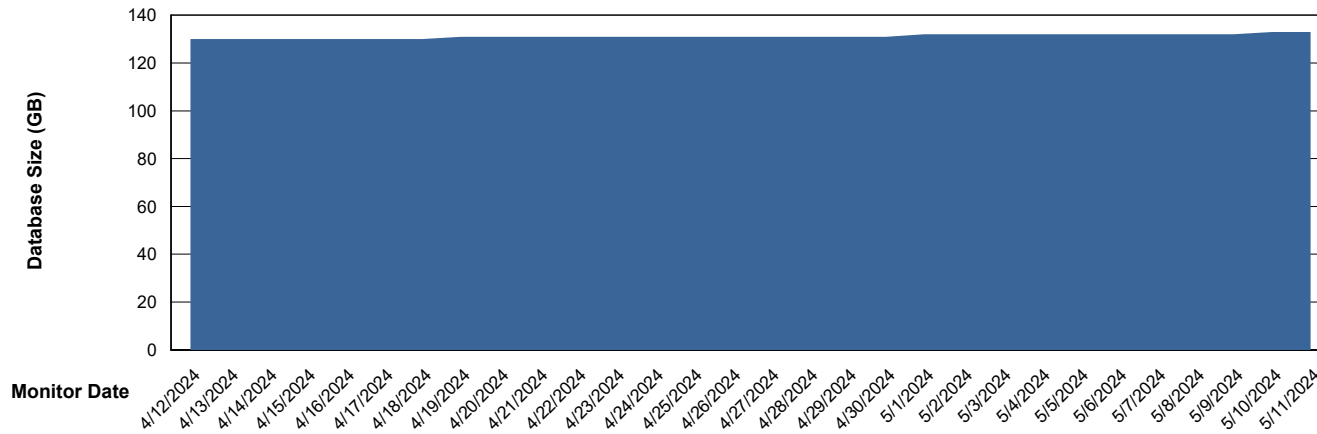

DATABASE SIZE NOA_PRD_NOVOBI_ABS1

Database growth over last month