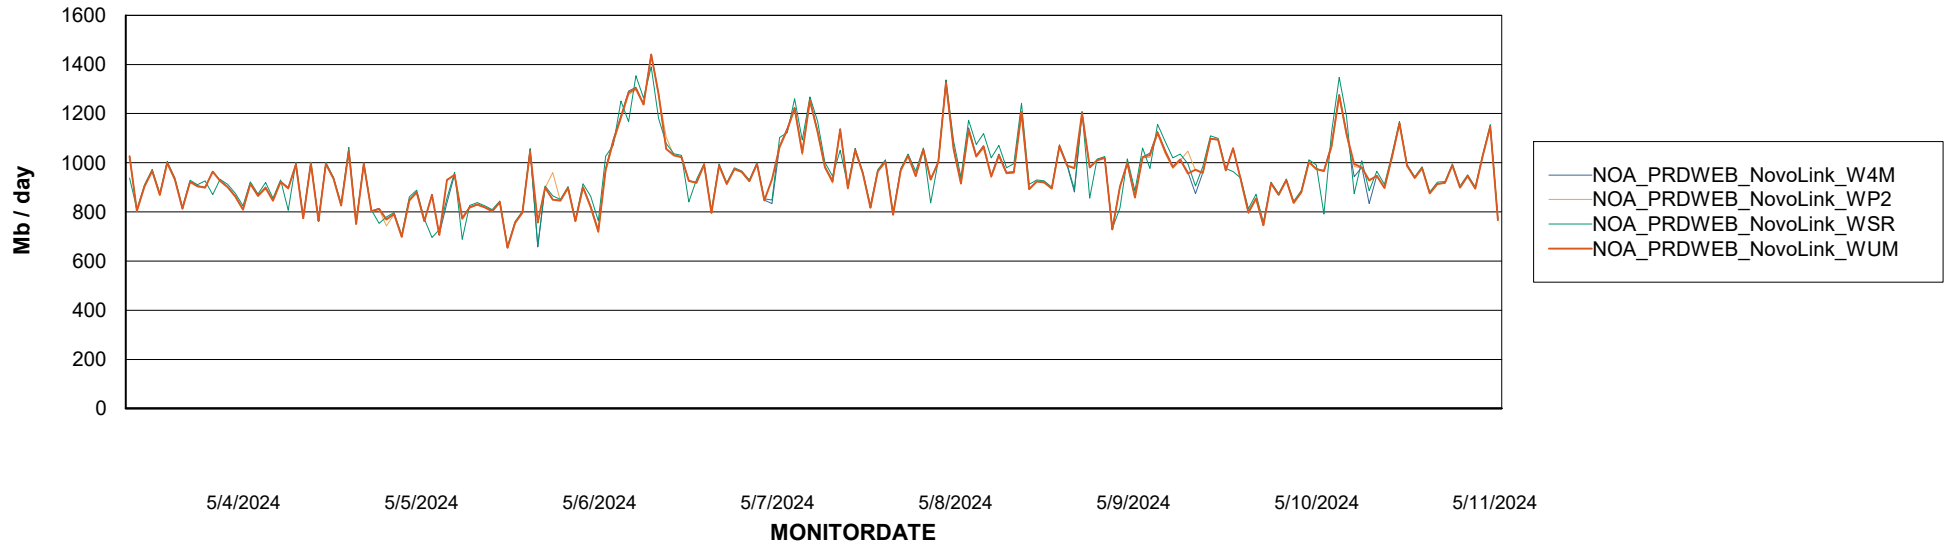

Avg memory used per ReportServer Service

Weekly SLA Customer Report

Customer NOA_Production (24/7)
Database ID 116

ABSSolute Web Component Services

Avg memory used per ABS Web component

Weekly SLA Customer Report