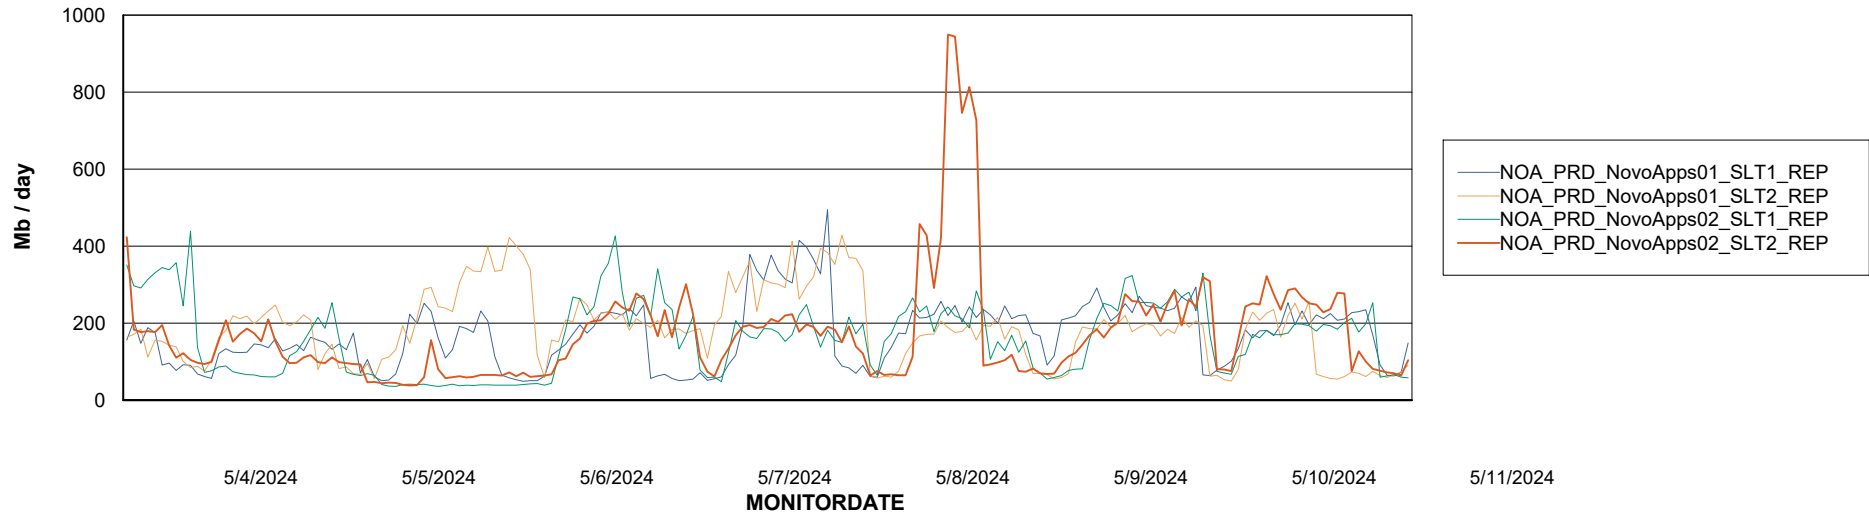

ABSSolute Application ReportServer Services

Avg memory used per ReportServer Service