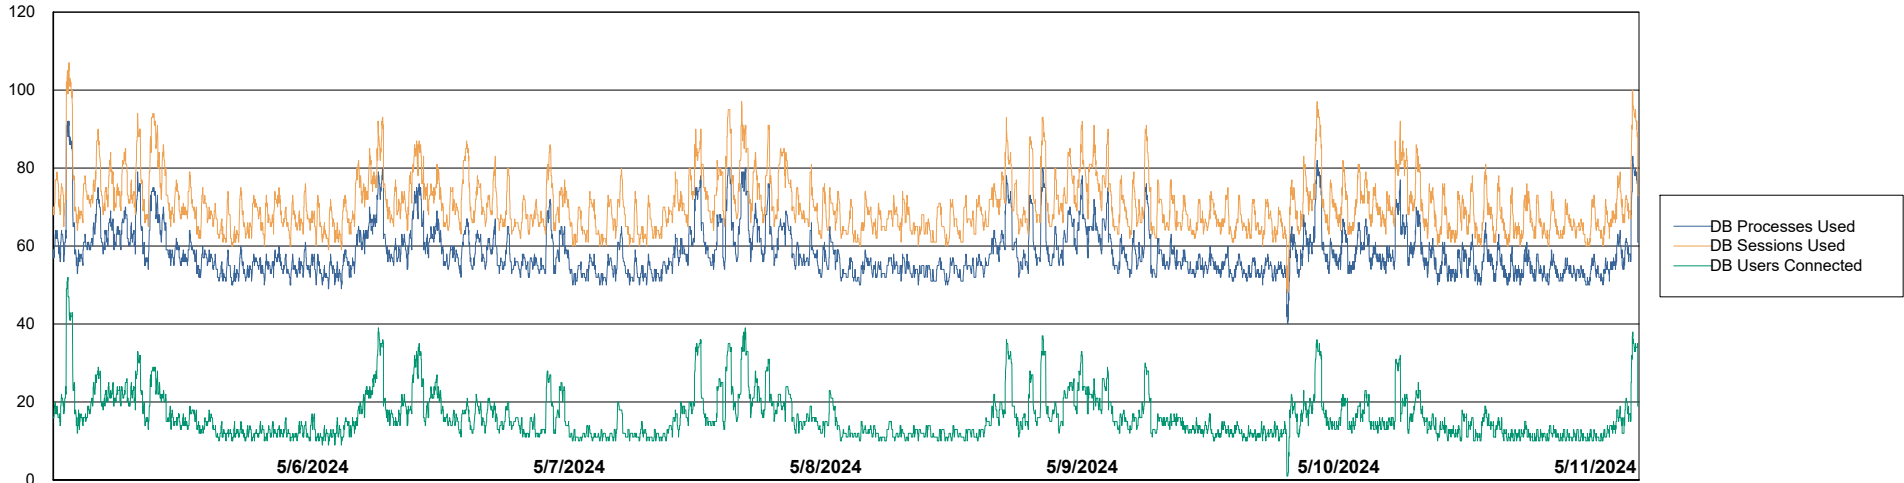

DB Processes Max 300

Weekly SLA Customer Report

Customer NOA_Production (24/7)
Database ID 116

Database Performance NOA_PRD_NOVOBI_ABS1

Weekly SLA Customer Report

Customer NOA_Production (24/7)
Database ID 116