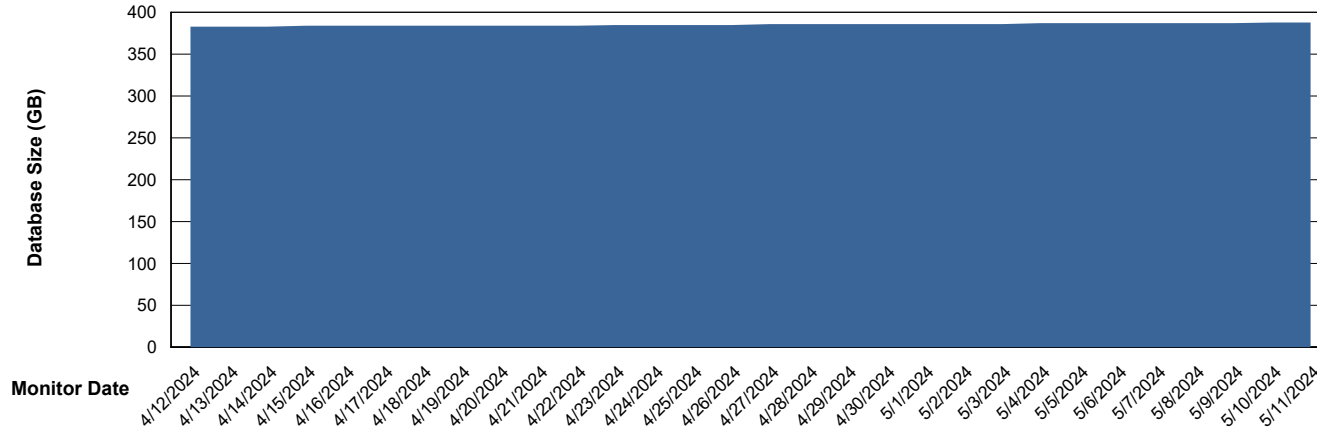

DB Processes Max 300

Weekly SLA Customer Report

Customer NOA_Production (24/7)
Database ID 116

Database Performance NOA_PRD_NOVOBI_ABS1

Weekly SLA Customer Report

Customer NOA_Production (24/7)
Database ID 116

DATABASE SIZE NOA_PRD_NovoABS01_ABS1

Database growth over last month

DATABASE SIZE NOA_PRD_NOVOBI_ABS1

Database growth over last month

Weekly SLA Customer Report

Customer NOA_Production (24/7)
Database ID 116