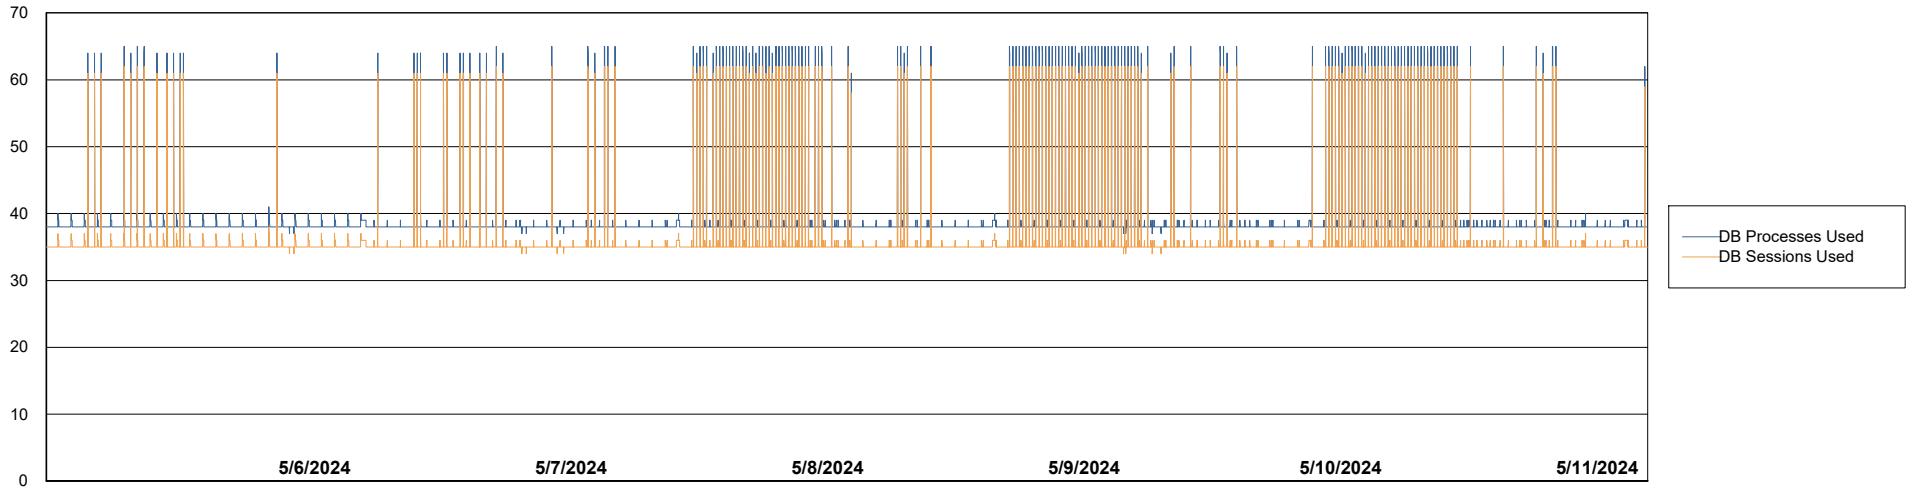

Database Performance NOA_PRD_NovoABS03_HSBABS1

DB Processes Max 300