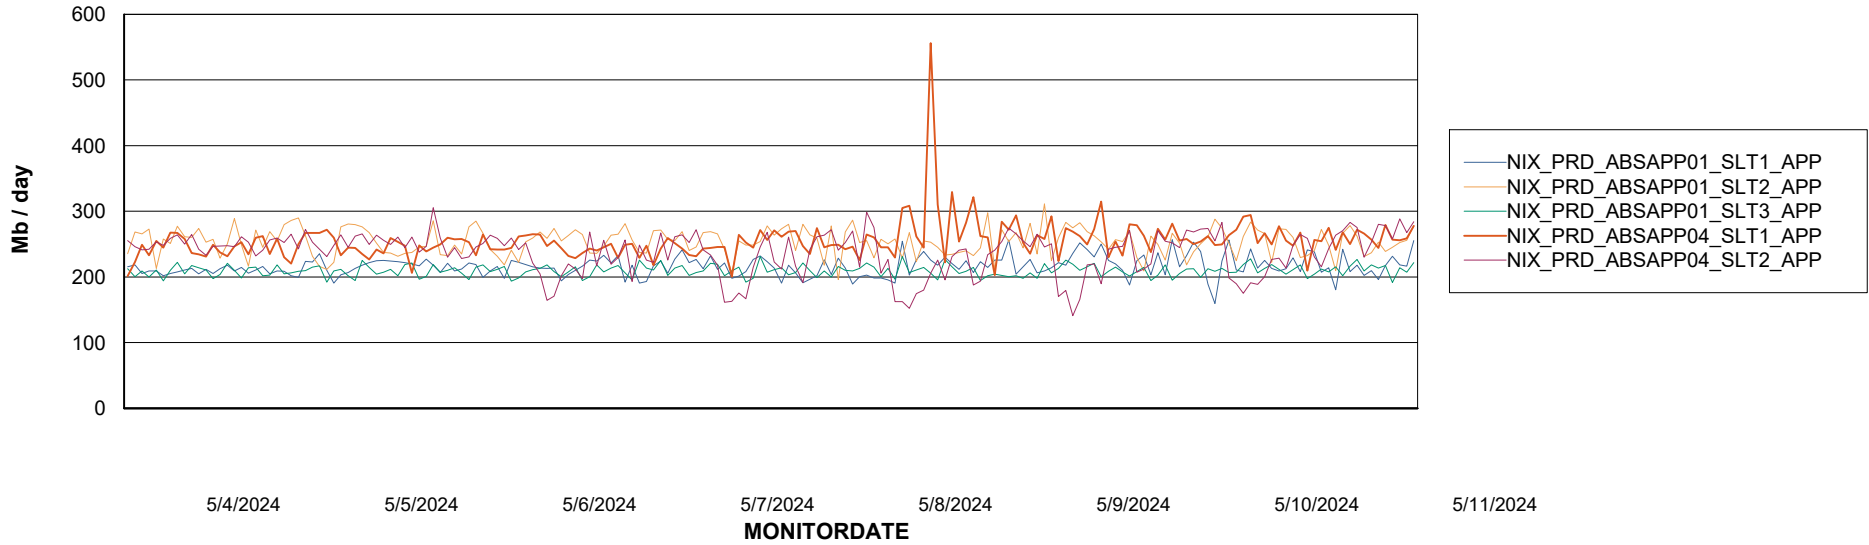

ABSSolute Application Server Services

Avg memory used per ABS Server Service