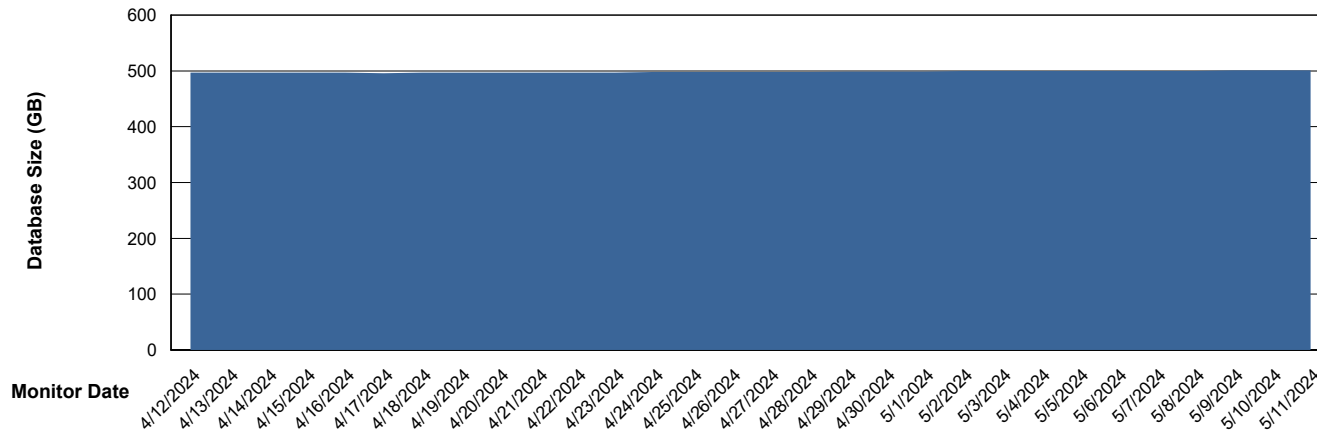

DATABASE SIZE NIX_PRD_ABSDB01_ABS1

Database growth over last month