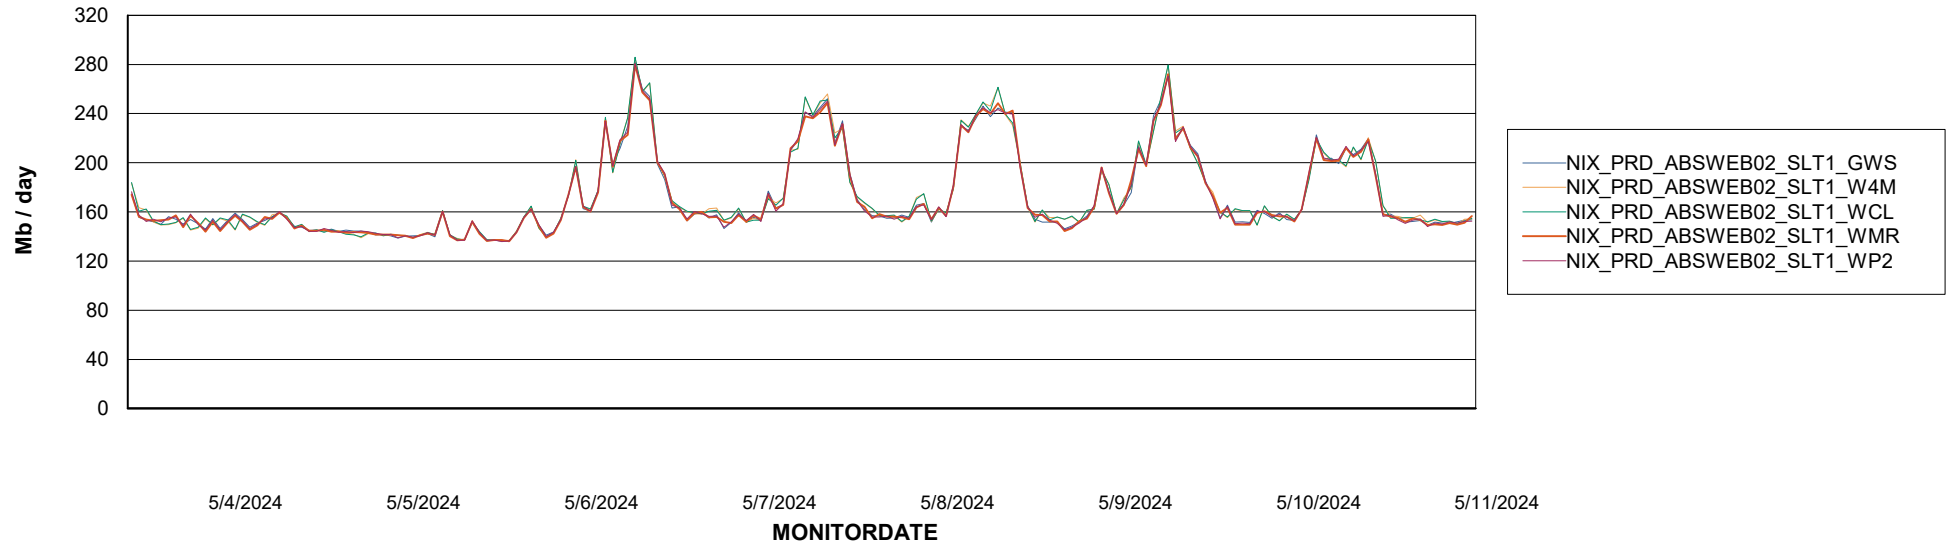

ABSSolute Web Component Services

Avg memory used per ABS Web component