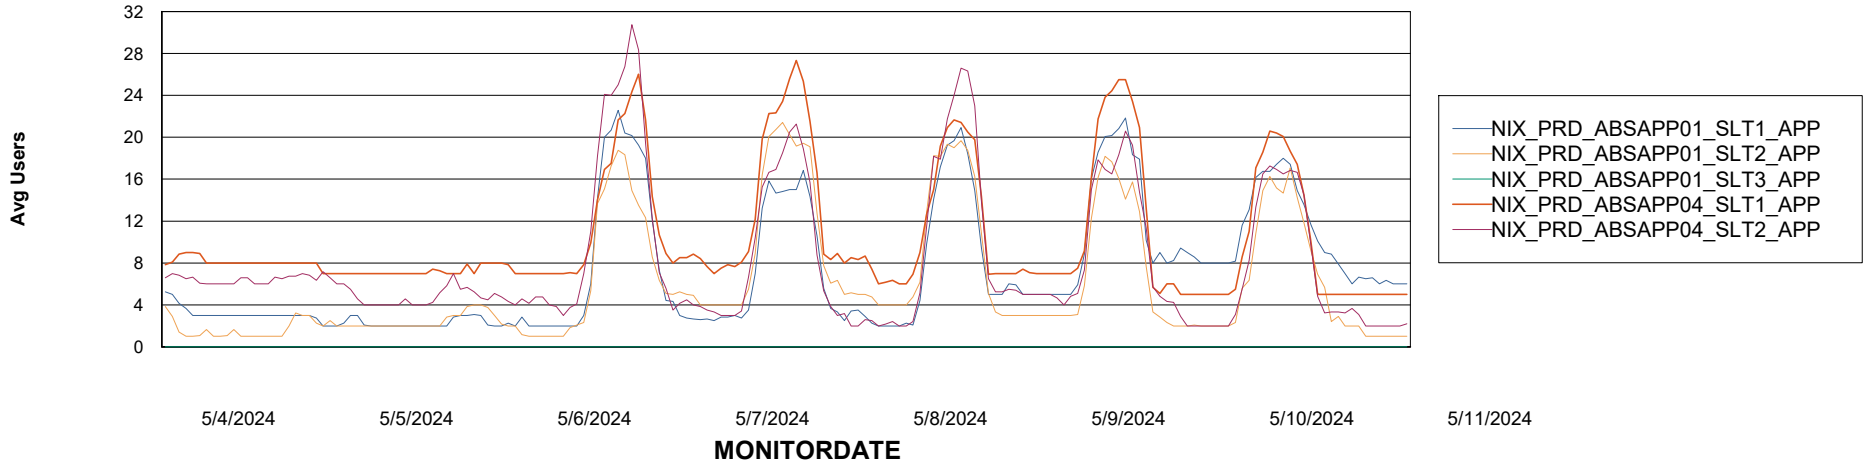

Avg users per day per ABS server