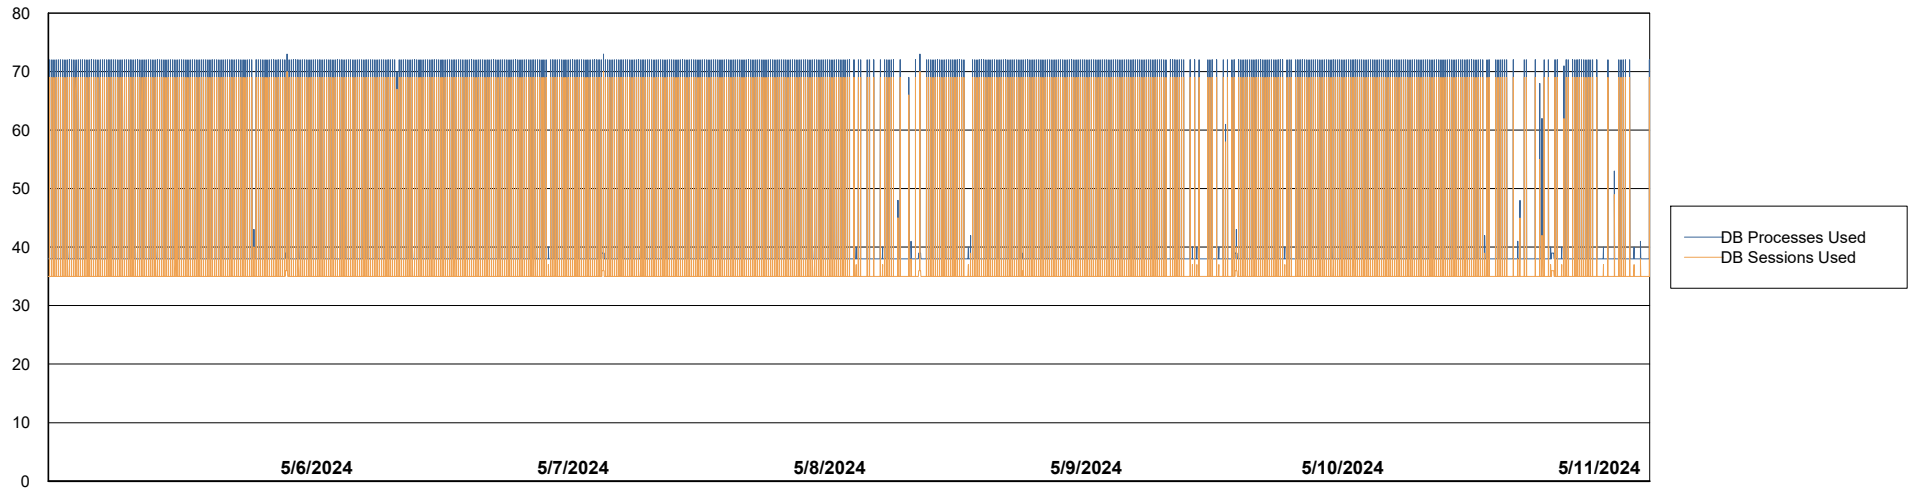

Database Performance NIX_PRD_ABSDB02_HSBABS1

DB Processes Max 300