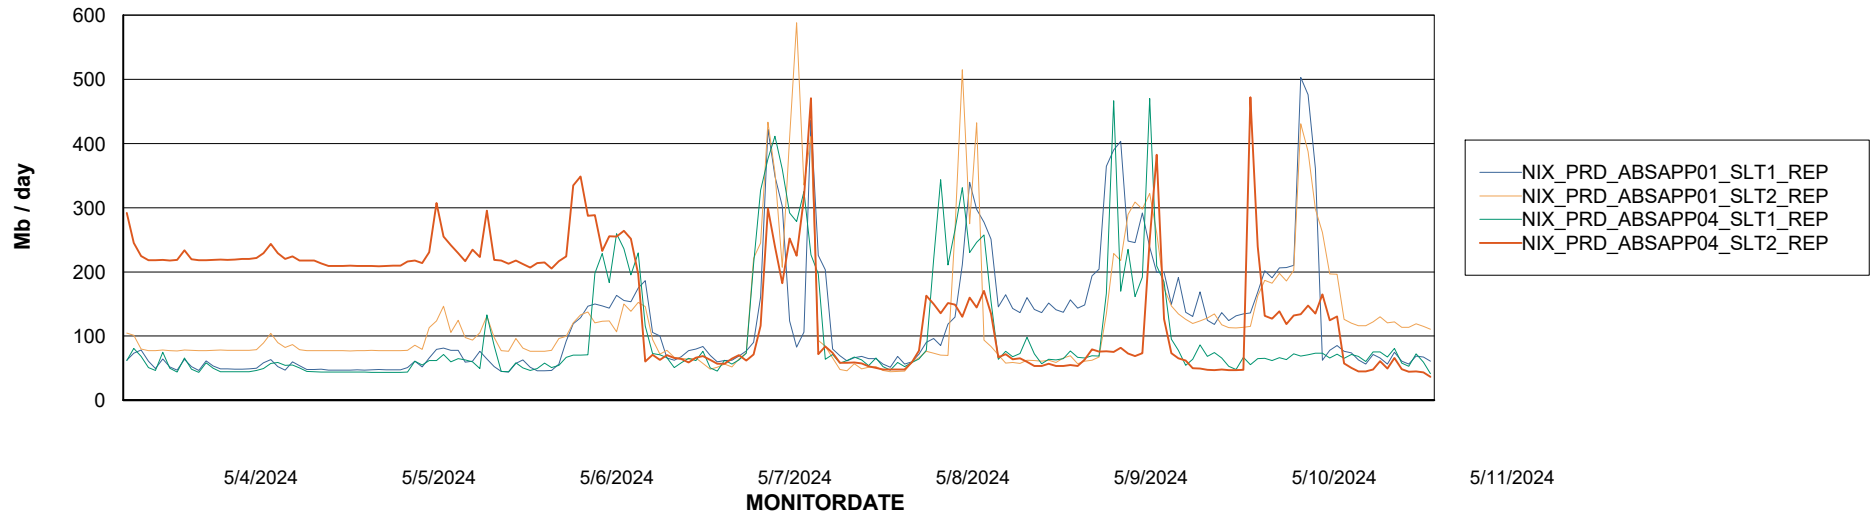

Avg memory used per ABS Server Service

Avg users per day per ABS server

Weekly SLA Customer Report

Customer NIX_Production
Database ID 51

ABSSolute Application ReportServer Services

Avg memory used per ReportServer Service