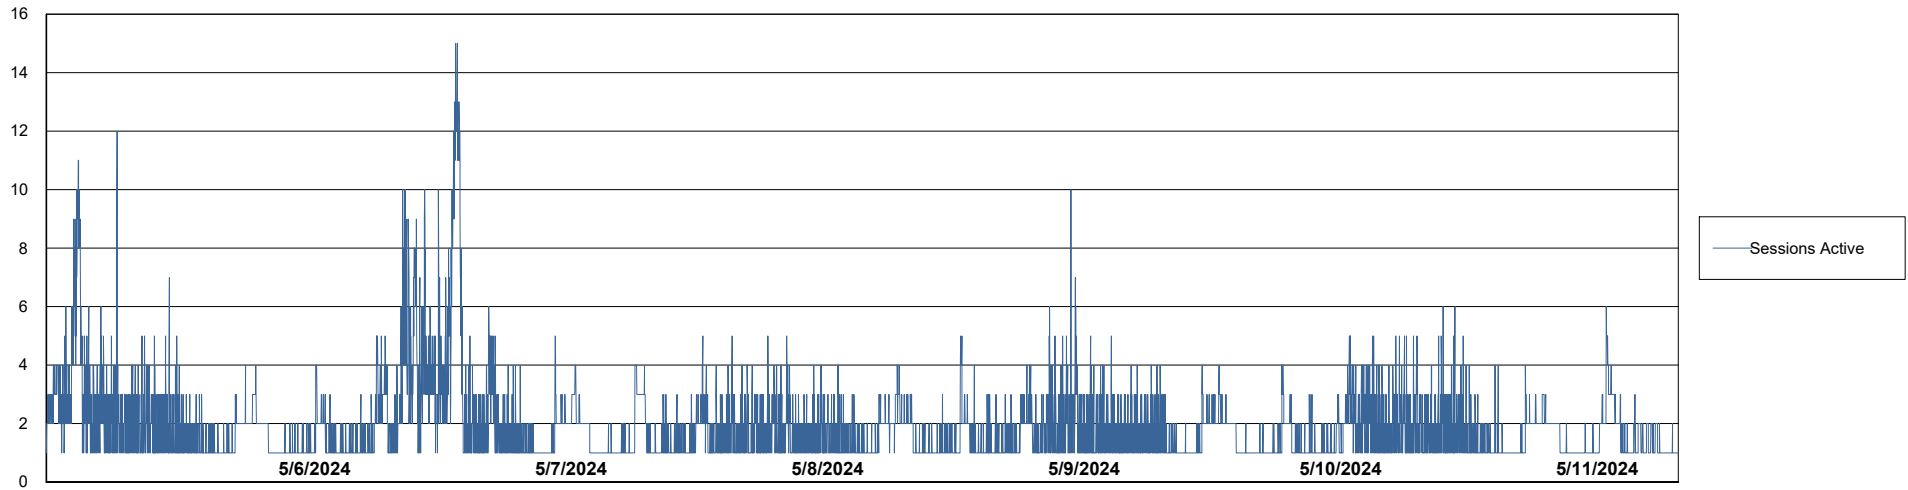

Weekly SLA Customer Report

Customer NIX_Production
Database ID 51

Database Performance NIX_PRD_ABSBI_ABS1

Weekly SLA Customer Report

Customer NIX_Production
Database ID 51

Database Performance NIX_PRD_ABSD01_ABS1