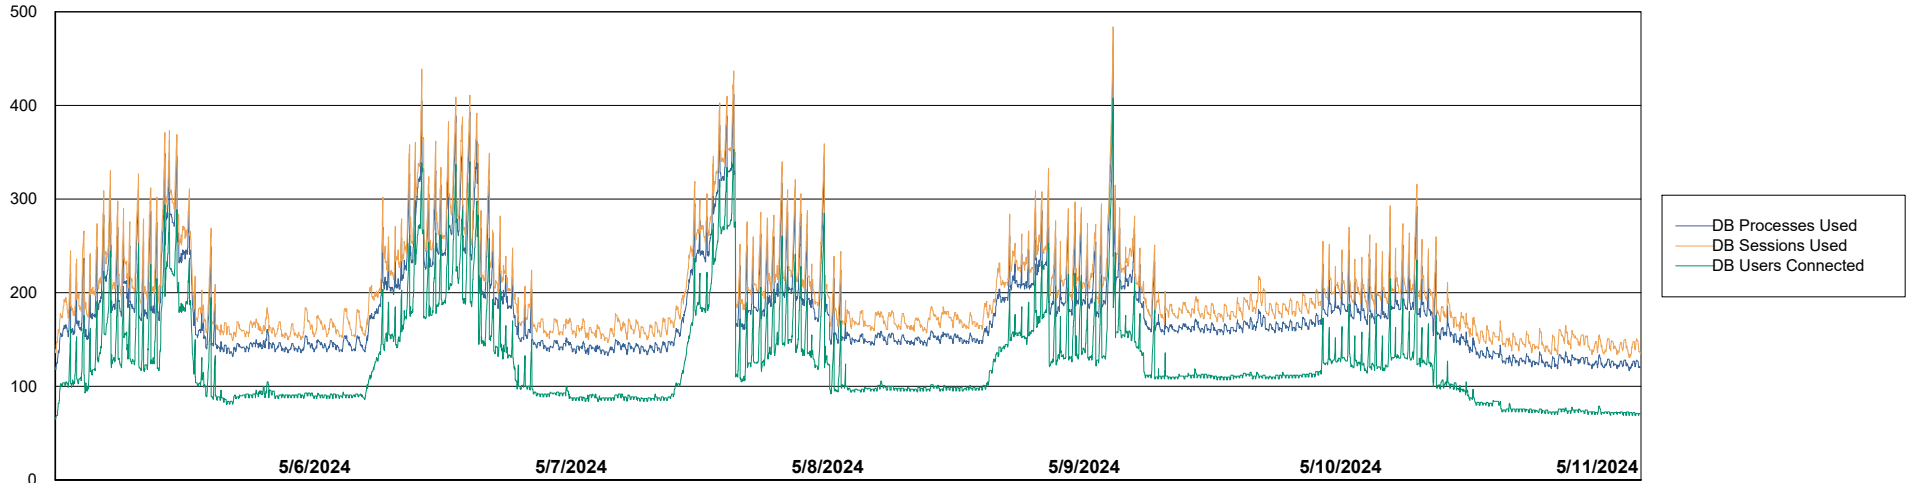

Weekly SLA Customer Report

Customer NIX_Production
Database ID 51

Database Performance NIX_PRD_ABSBI_ABS1

Weekly SLA Customer Report

Customer NIX_Production
Database ID 51

Database Performance NIX_PRD_ABSD01_ABS1