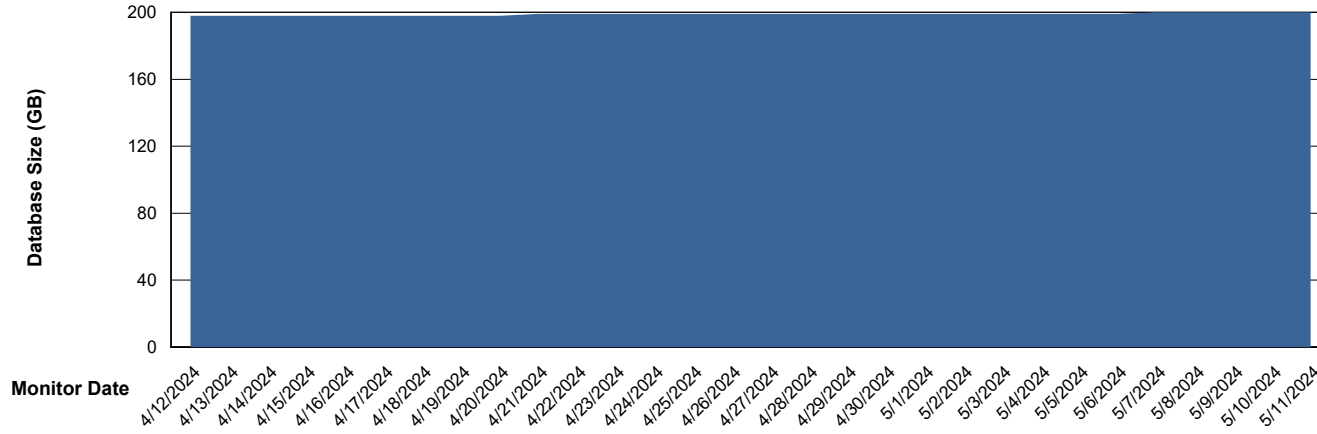

DATABASE SIZE NIX_PRD_ABSBI_ABS1

Database growth over last month