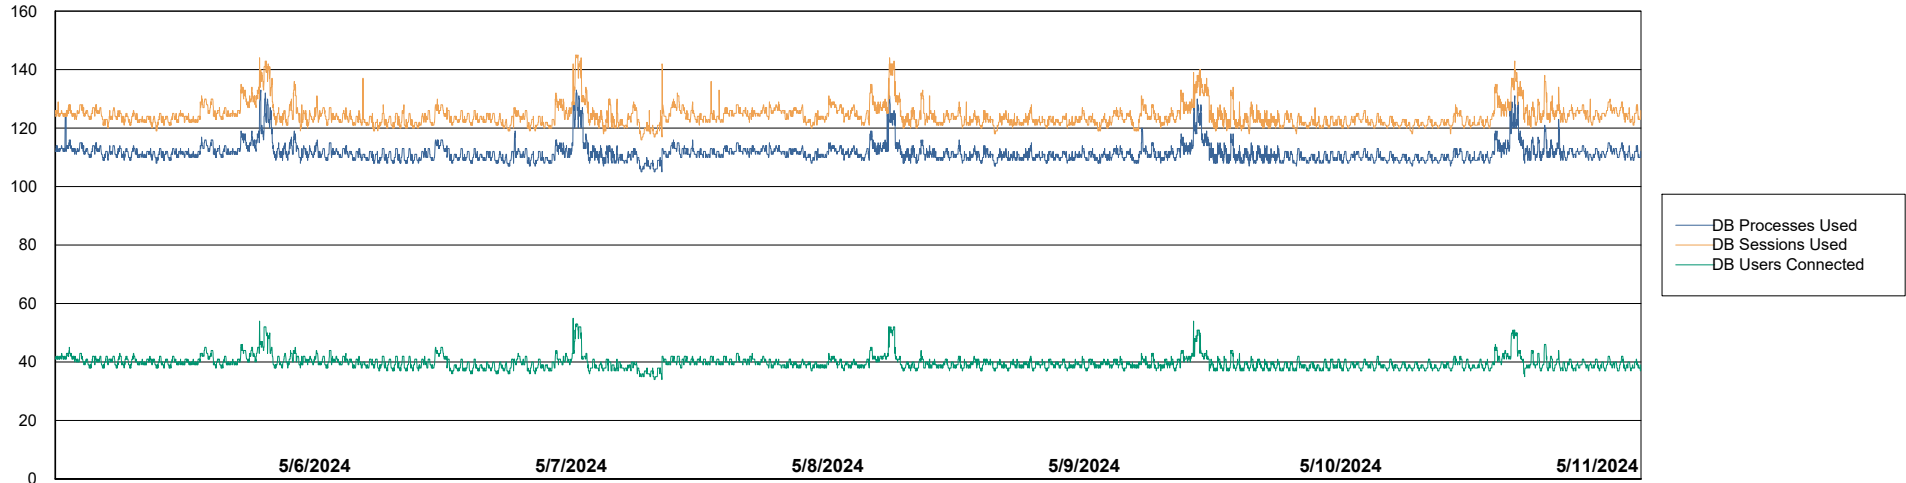

Database Performance LTS_PRD_CLSABSBI01_ABS1