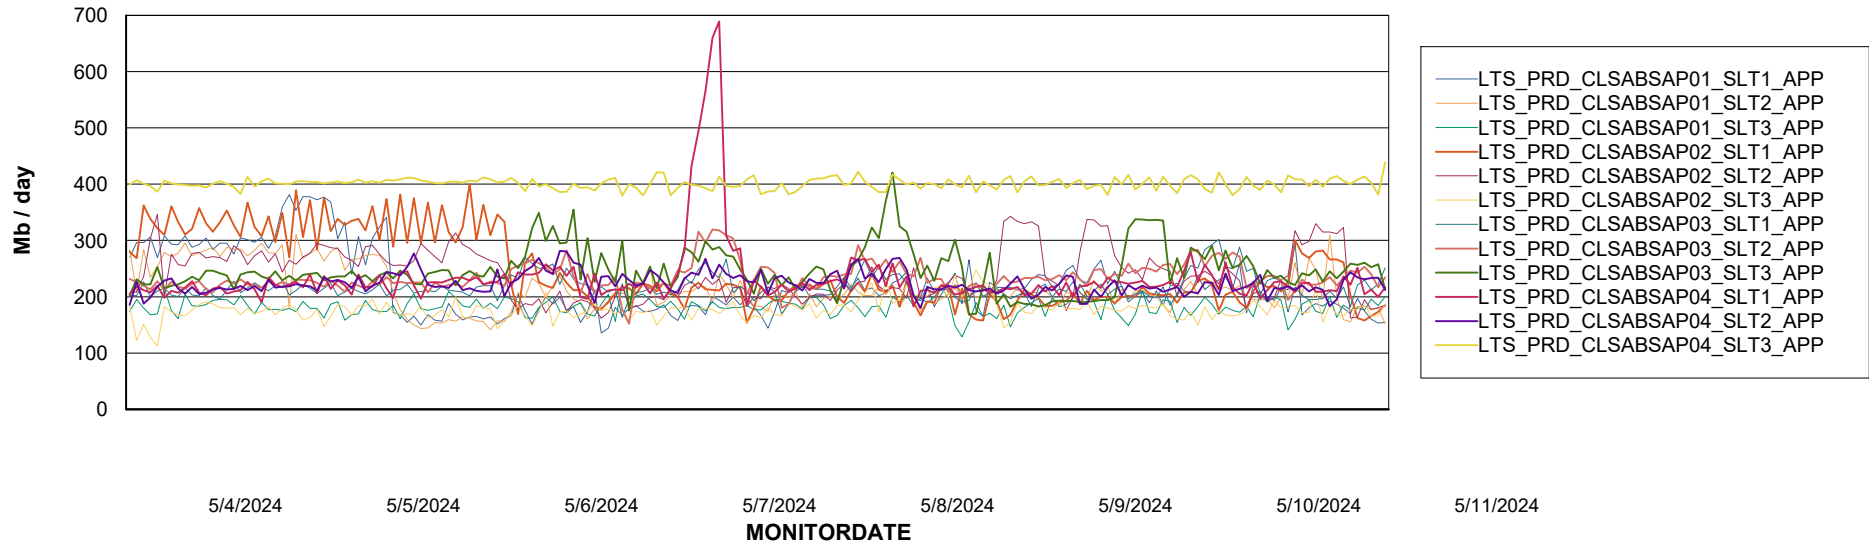

ABSSolute Application Server Services

Avg memory used per ABS Server Service