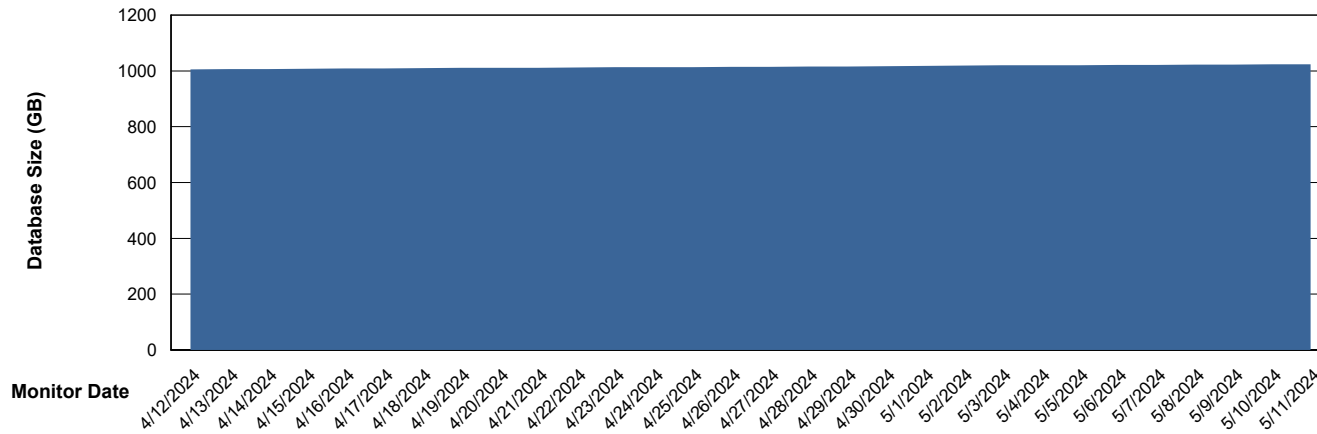

Customer LTS(CleanLease)_Production
Database ID 126

DATABASE SIZE LTS_PRD_CLSABSBI01_ABS1

Database growth over last month

DATABASE SIZE LTS_PRD_CLSABSDB01_ABS1

Database growth over last month

Weekly SLA Customer Report