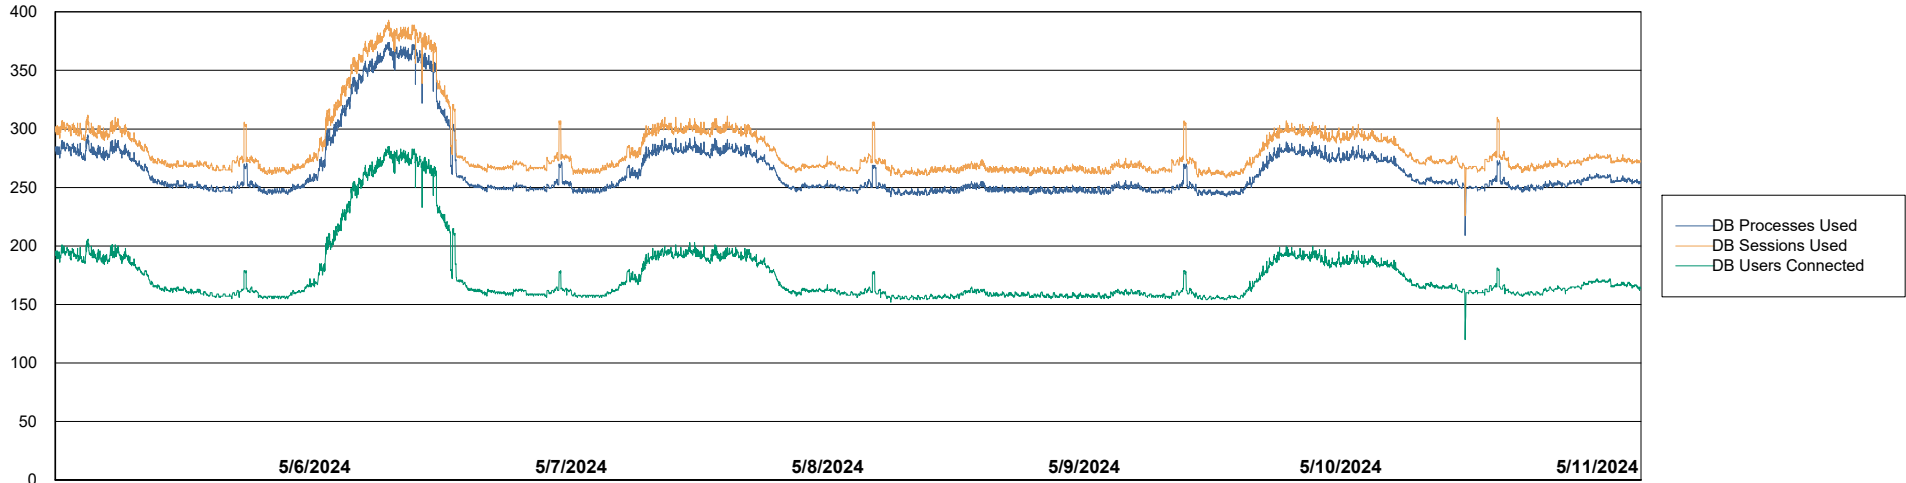

Weekly SLA Customer Report

Customer LTS(CleanLease)_Production
Database ID 126

Database Performance LTS_PRD_CLSABSBI01_ABS1

Weekly SLA Customer Report

Customer LTS(CleanLease)_Production
Database ID 126

Database Performance LTS_PRD_CLSABSDB01_ABS1