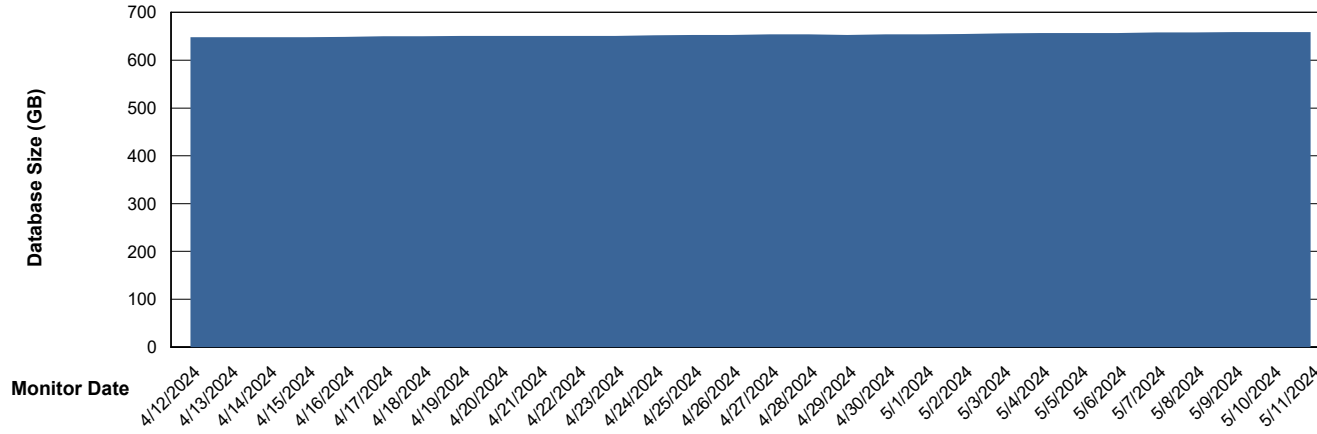

DATABASE SIZE LTS_PRD_CLSABSBI01_ABS1

Database growth over last month