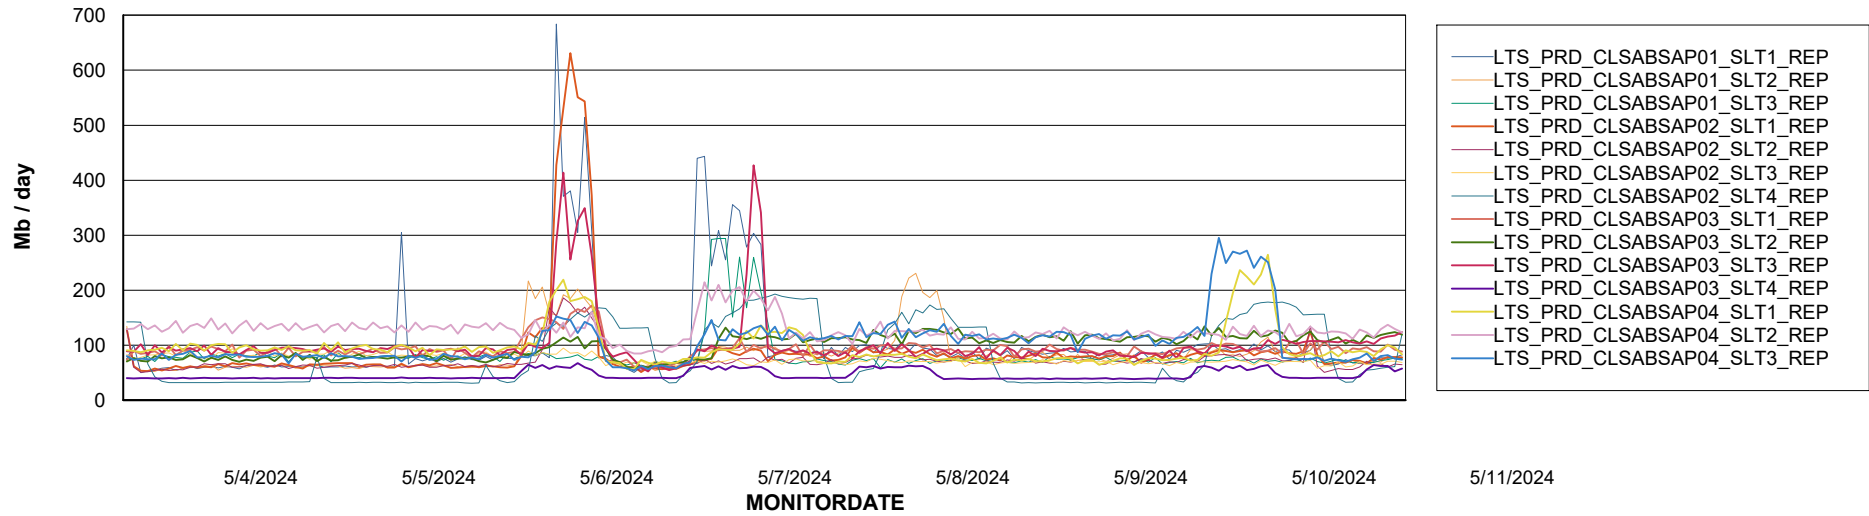

ABSSolute Application ReportServer Services

Avg memory used per ReportServer Service