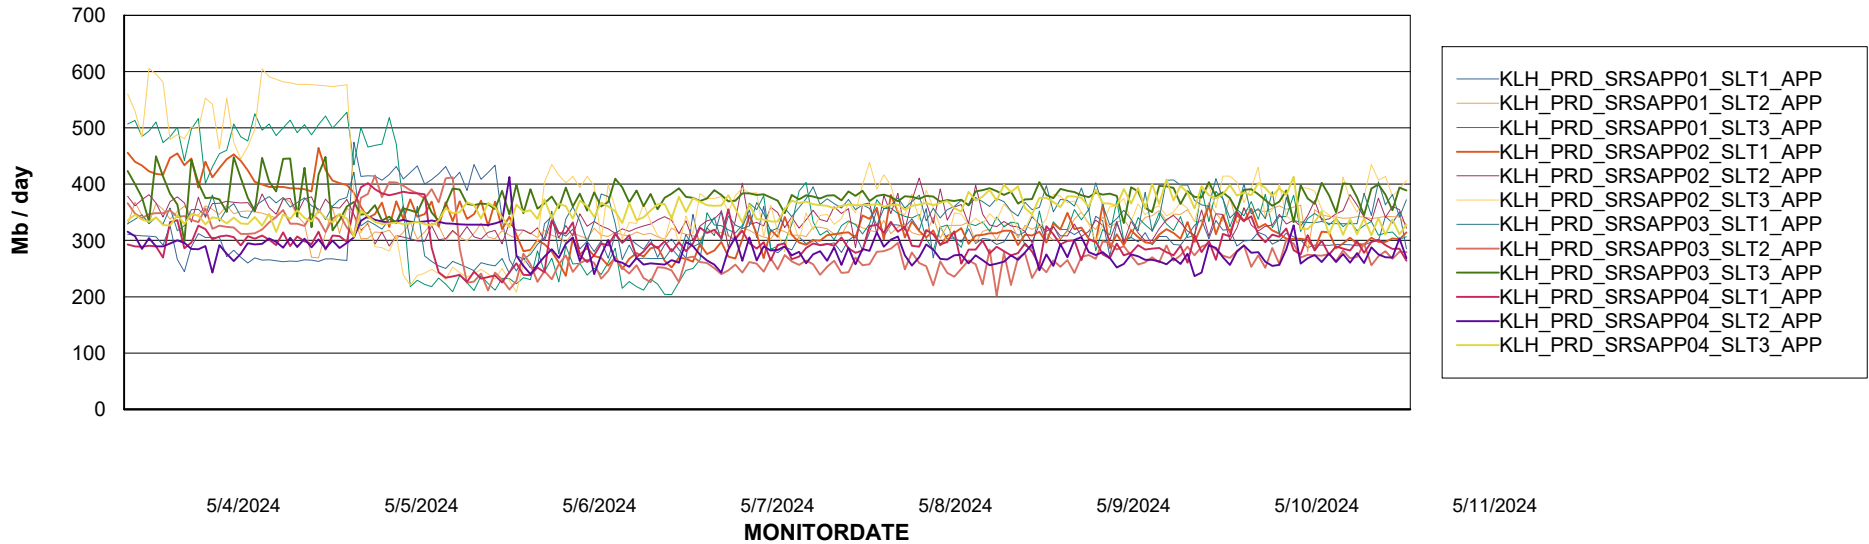

ABSSolute Application Server Services

Avg memory used per ABS Server Service