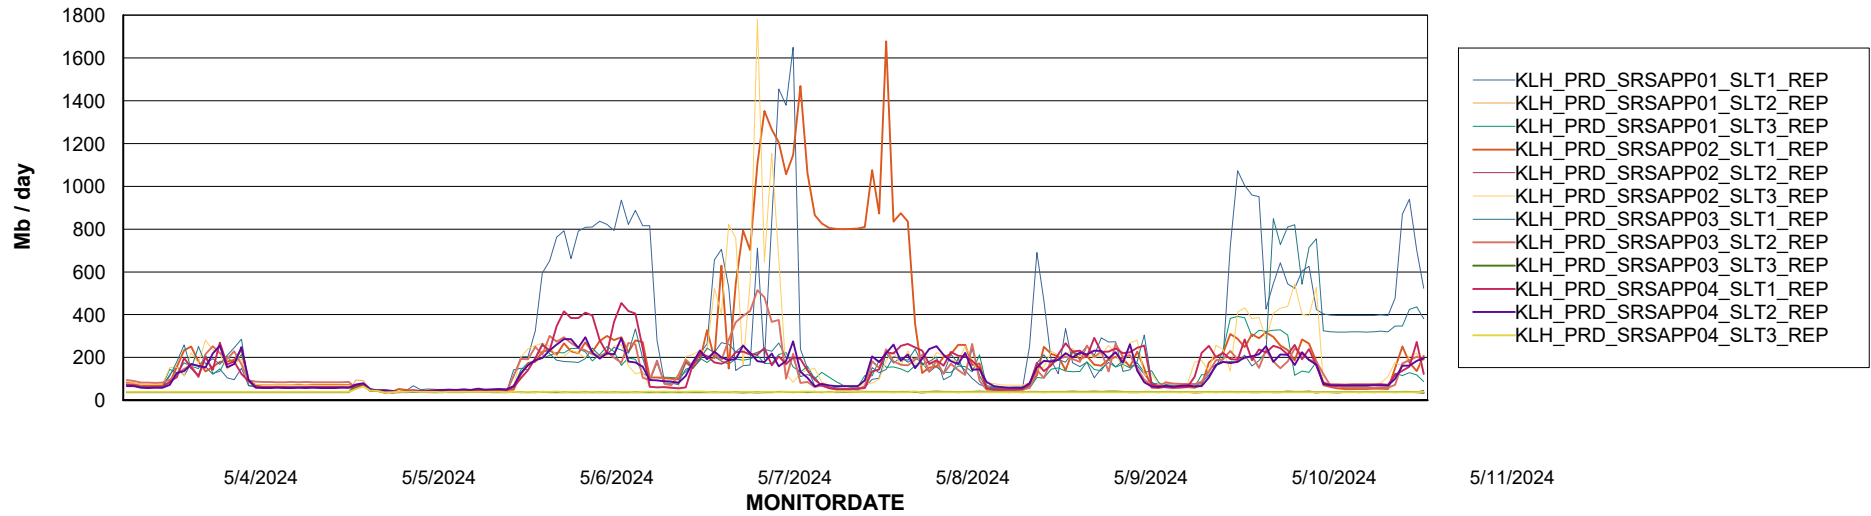

ABSSolute Application ReportServer Services

Avg memory used per ReportServer Service