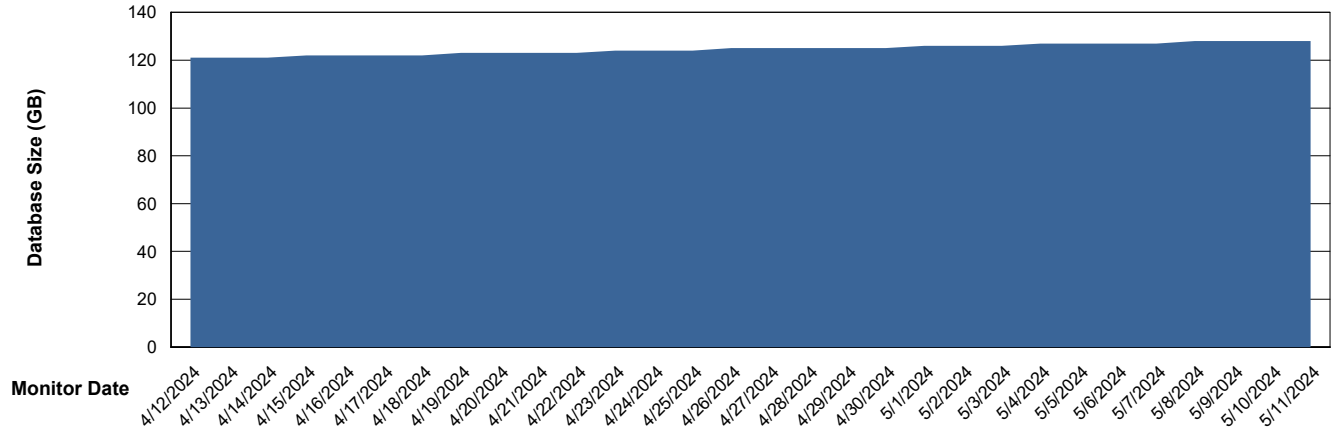

Weekly SLA Customer Report

Customer KLH_Production (24/7)
Database ID 139

Database Performance KLH_PRD_SRSD02_HSBABS1

DB Processes Max 4
DB Processes Max 1,000
DB Processes Max 0

Weekly SLA Customer Report

Customer KLH_Production (24/7)
Database ID 139

DATABASE SIZE KLH_PRD_SRSBIDB01_ABS1

Database growth over last month

DATABASE SIZE KLH_PRD_SRSDB01_ABS1

Database growth over last month

Weekly SLA Customer Report