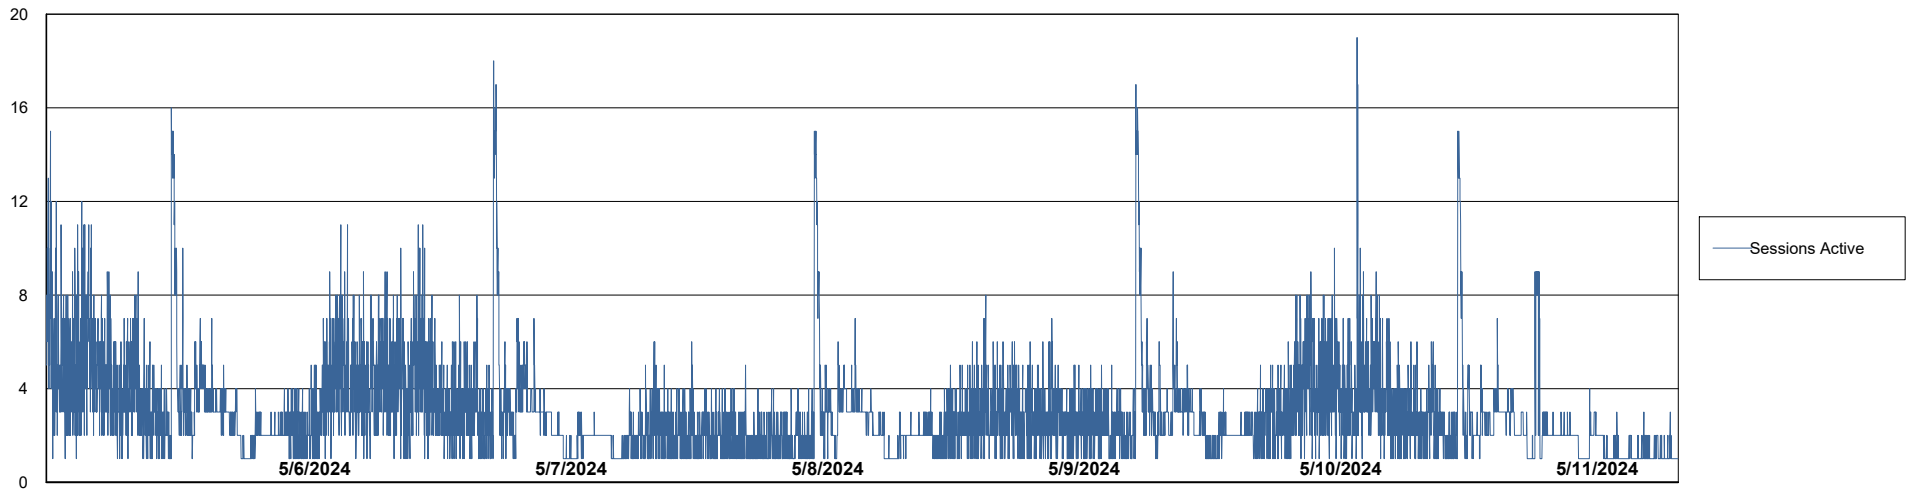

Weekly SLA Customer Report

Customer KLH_Production (24/7)
Database ID 139

Database Performance KLH_PRD_SRSBIDB01_ABS1

Weekly SLA Customer Report

Customer KLH_Production (24/7)
Database ID 139

Database Performance KLH_PRD_SRSDDB01_ABS1