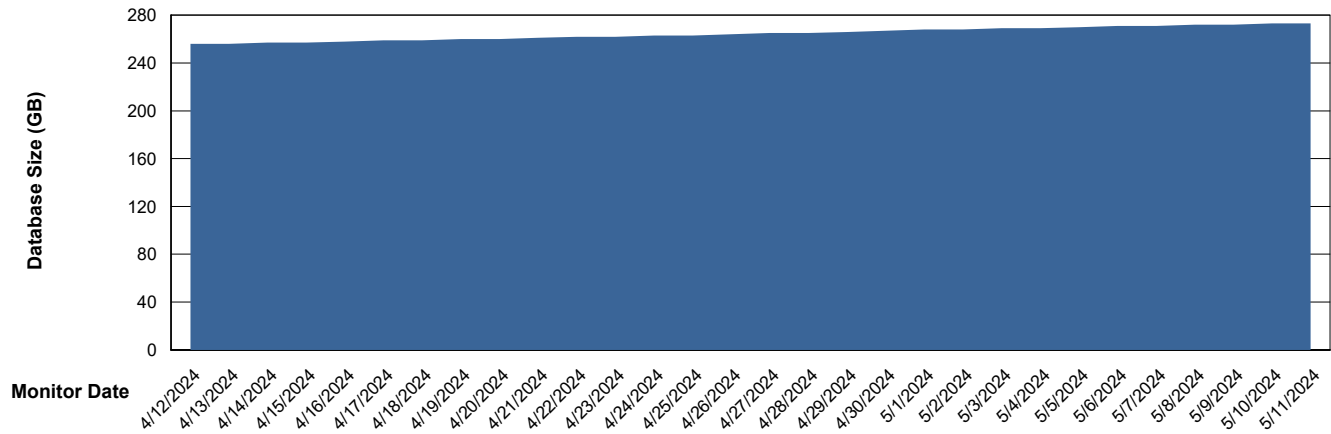

Customer KLH_Production (24/7)
Database ID 139

DATABASE SIZE KLH_PRD_SRSBIDB01_ABS1

Database growth over last month

DATABASE SIZE KLH_PRD_SRSDB01_ABS1

Database growth over last month

Weekly SLA Customer Report