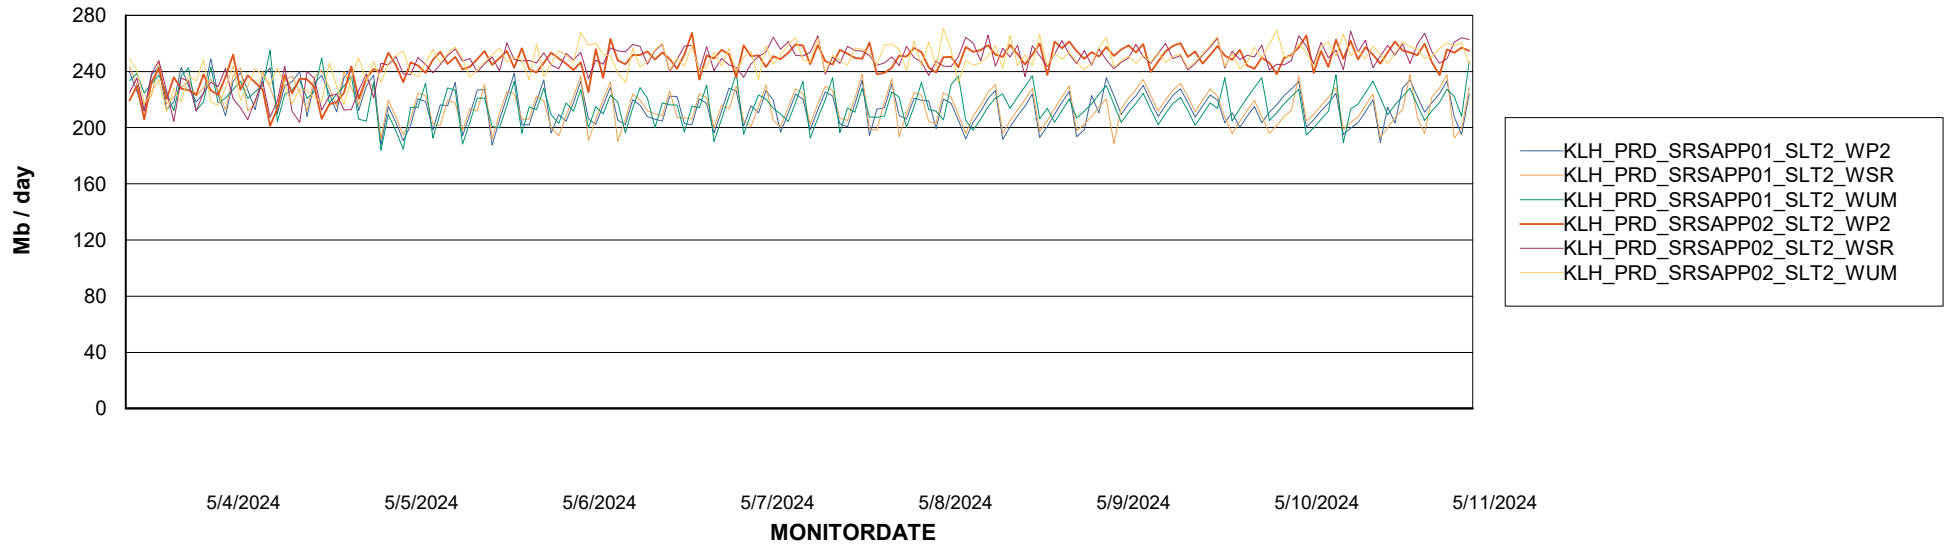

ABSolute Web Component Services

Avg memory used per ABS Web component