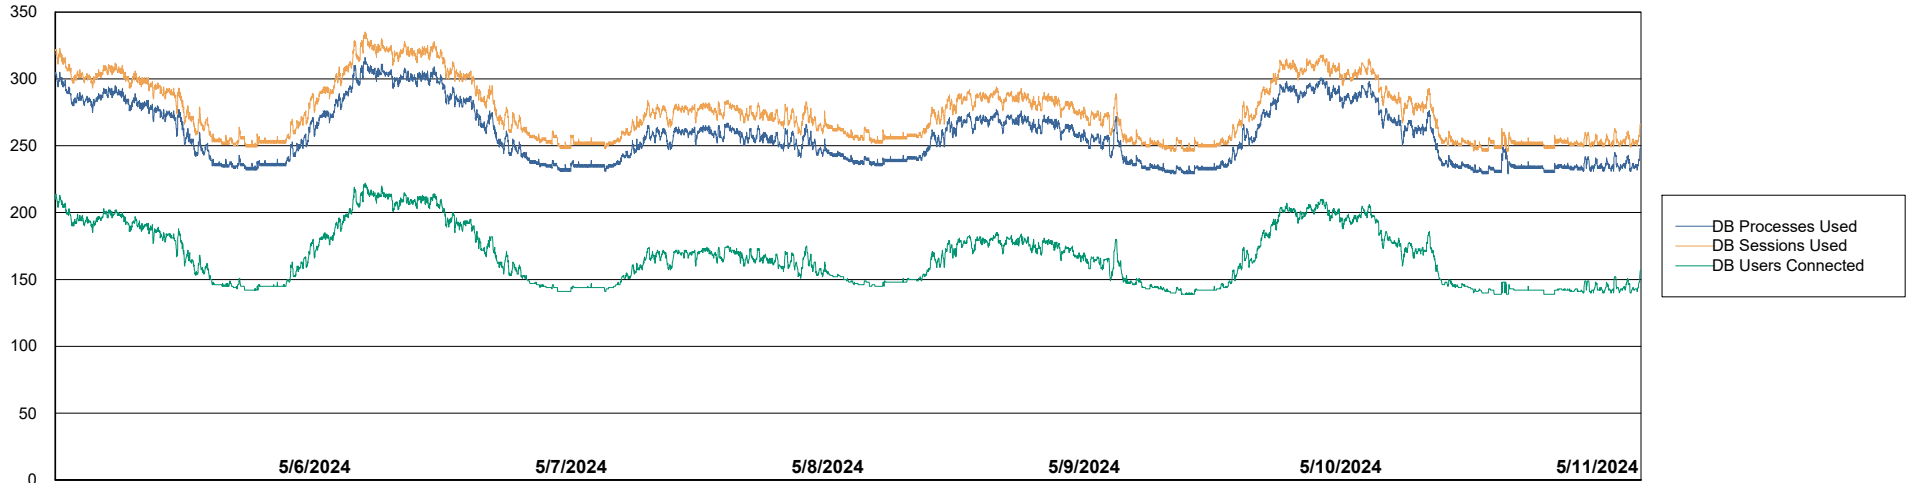

Weekly SLA Customer Report

Customer KLH_Production (24/7)
Database ID 139

Database Performance KLH_PRD_SRSBIDB01_ABS1

Weekly SLA Customer Report

Customer KLH_Production (24/7)
Database ID 139

Database Performance KLH_PRD_SRSDDB01_ABS1