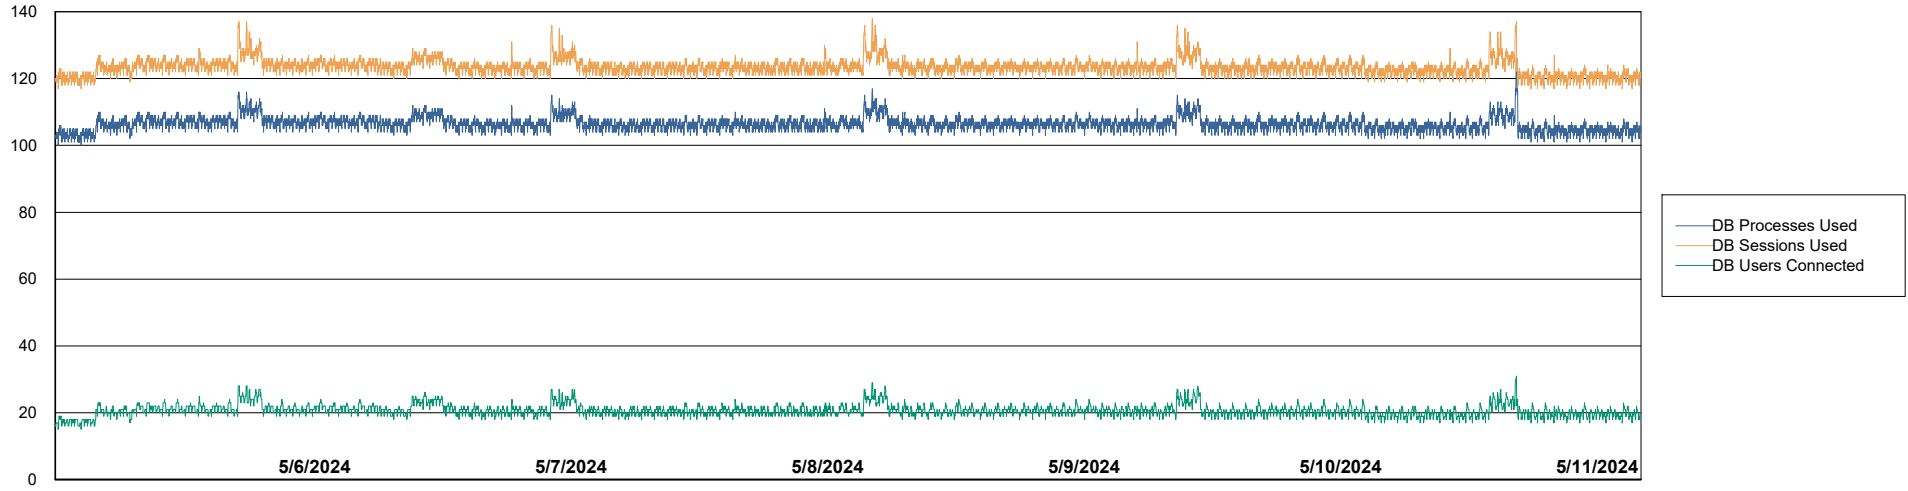

Weekly SLA Customer Report

Customer KLH_Production (24/7)
Database ID 139

Database Performance KLH_PRD_SRSBIDB01_ABS1

Weekly SLA Customer Report

Customer KLH_Production (24/7)
Database ID 139

Database Performance KLH_PRD_SRSDDB01_ABS1