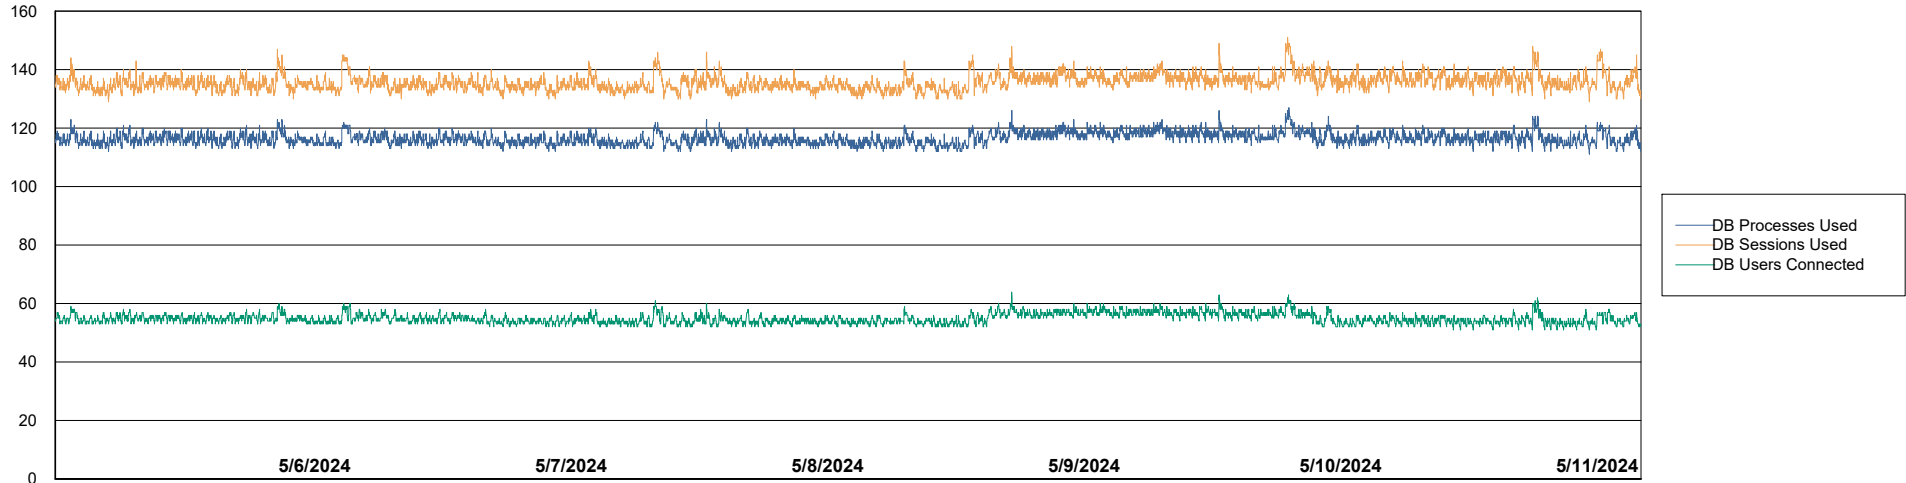

Database Performance KBR_PRD_BI-DBSRV_ABS1