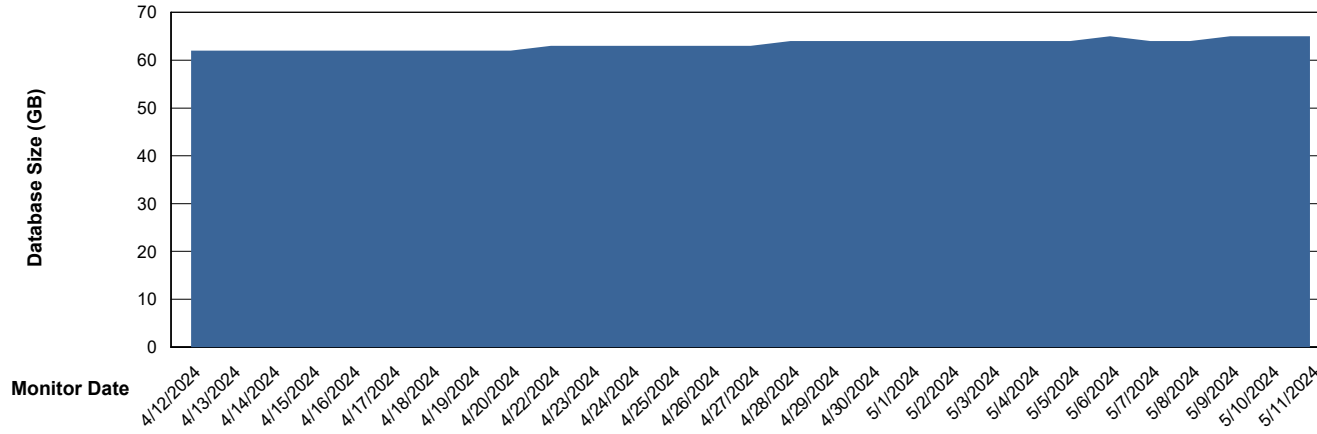

Weekly SLA Customer Report

Customer KBR_Production
Database ID 117

Database Performance KBR_PRD_DB-SRV2_HSBABS1

DB Processes Max 1,000

Weekly SLA Customer Report

Customer KBR_Production
Database ID 117

DATABASE SIZE KBR_PRD_BI-DBSRV_ABS1

Database growth over last month

DATABASE SIZE KBR_PRD_DB-SRV1_ABS1

Database growth over last month

Weekly SLA Customer Report

Customer KBR_Production
 Database ID 117

Database Tablespace KBR_PRD_BI-DBSRV_ABS1