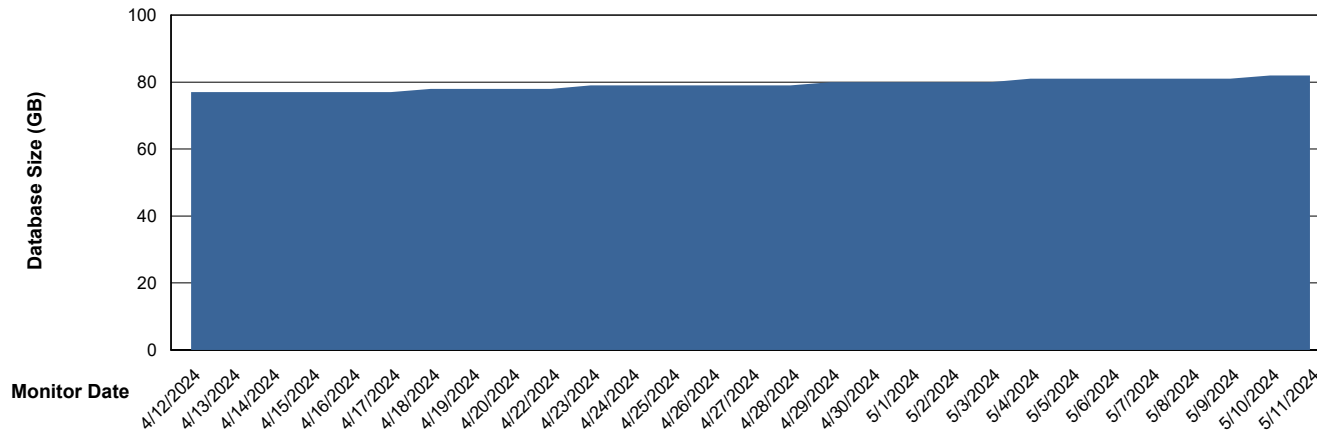

Weekly SLA Customer Report

Customer KBR_Production
Database ID 117

Database Performance KBR_PRD_BI-DBSRV_ABS1

Weekly SLA Customer Report

Customer KBR_Production
Database ID 117

Database Performance KBR_PRD_DB-SRV1_ABS1

Weekly SLA Customer Report

Customer KBR_Production
Database ID 117

Database Performance KBR_PRD_DB-SRV2_HSBABS1

DB Processes Max 1,000

Weekly SLA Customer Report

Customer KBR_Production
Database ID 117

DATABASE SIZE KBR_PRD_BI-DBSRV_ABS1

Database growth over last month

DATABASE SIZE KBR_PRD_DB-SRV1_ABS1

Database growth over last month

Weekly SLA Customer Report

Customer KBR_Production
 Database ID 117

Database Tablespace KBR_PRD_BI-DBSRV_ABS1