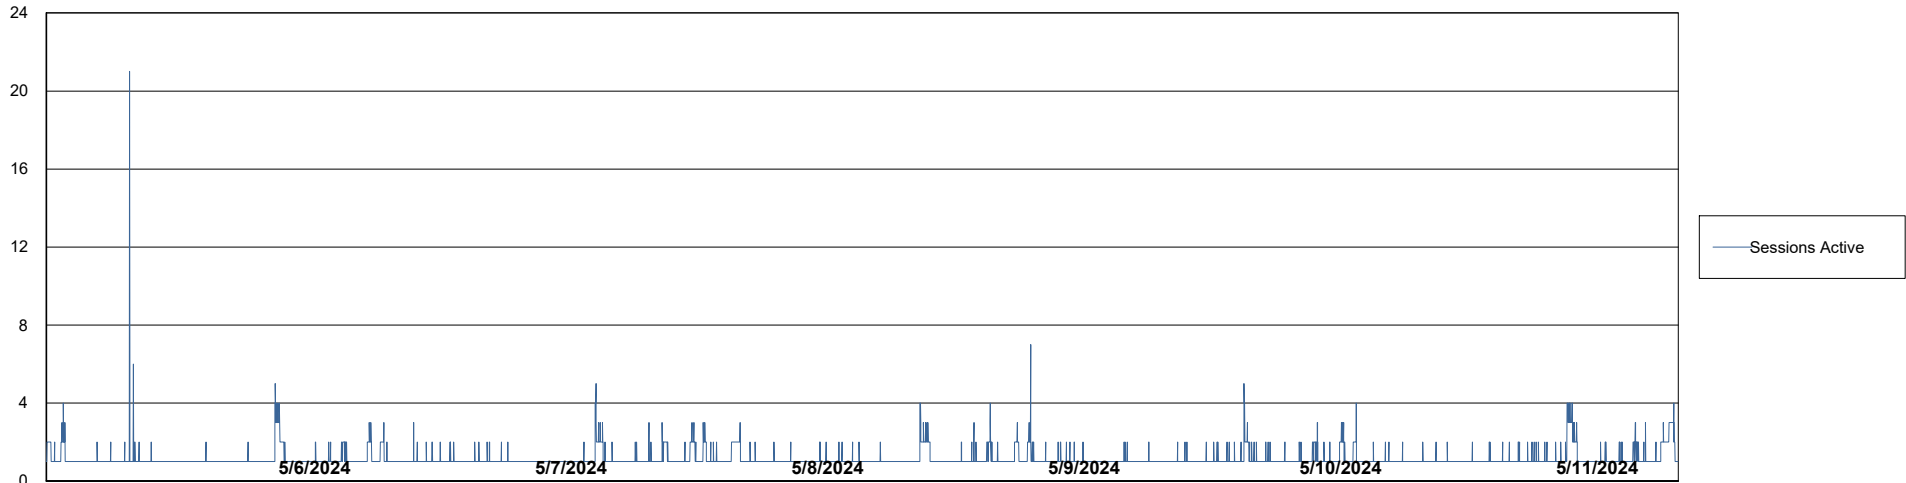

Database Performance KBR_PRD_BI-DBSRV_ABS1