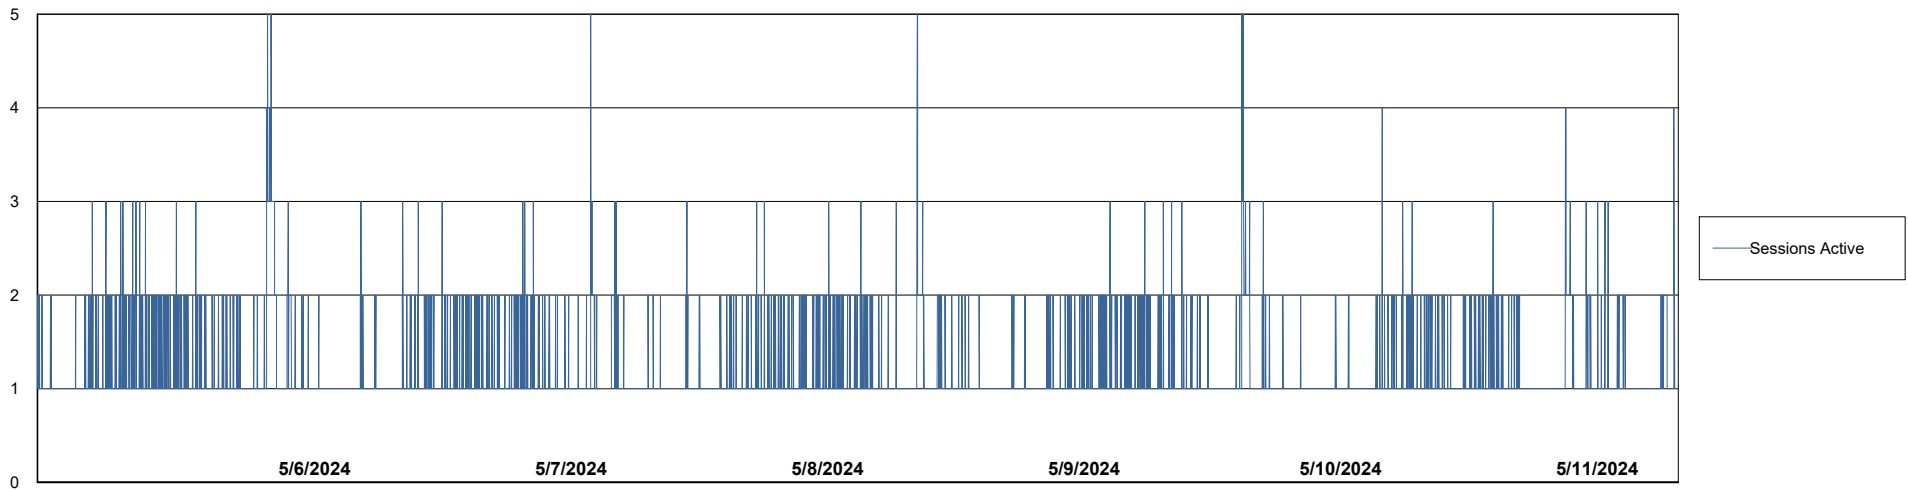

Weekly SLA Customer Report

Customer KBR_Production
 Database ID 117

Harddisk Usage KBR_PRD_WEBSRV2

	Free disk space on / (%)	Total disk space on / (Gb)	Used disk space on / (Gb)	Free disk space on /boot (%)	Total disk space on /boot (Gb)	Used disk space on /boot (Gb)
5/11/2024	82	55	10	59	1	0
5/10/2024	82	55	10	59	1	0
5/9/2024	82	55	10	59	1	0
5/8/2024	82	55	10	59	1	0
5/7/2024	82	55	10	59	1	0
5/6/2024	82	55	10	59	1	0
5/5/2024	82	55	10	59	1	0

Weekly SLA Customer Report

Customer KBR_Production
Database ID 117

Database Performance KBR_PRD_BI-DBSRV_ABS1

Weekly SLA Customer Report

Customer KBR_Production
Database ID 117

Database Performance KBR_PRD_DB-SRV1_ABS1