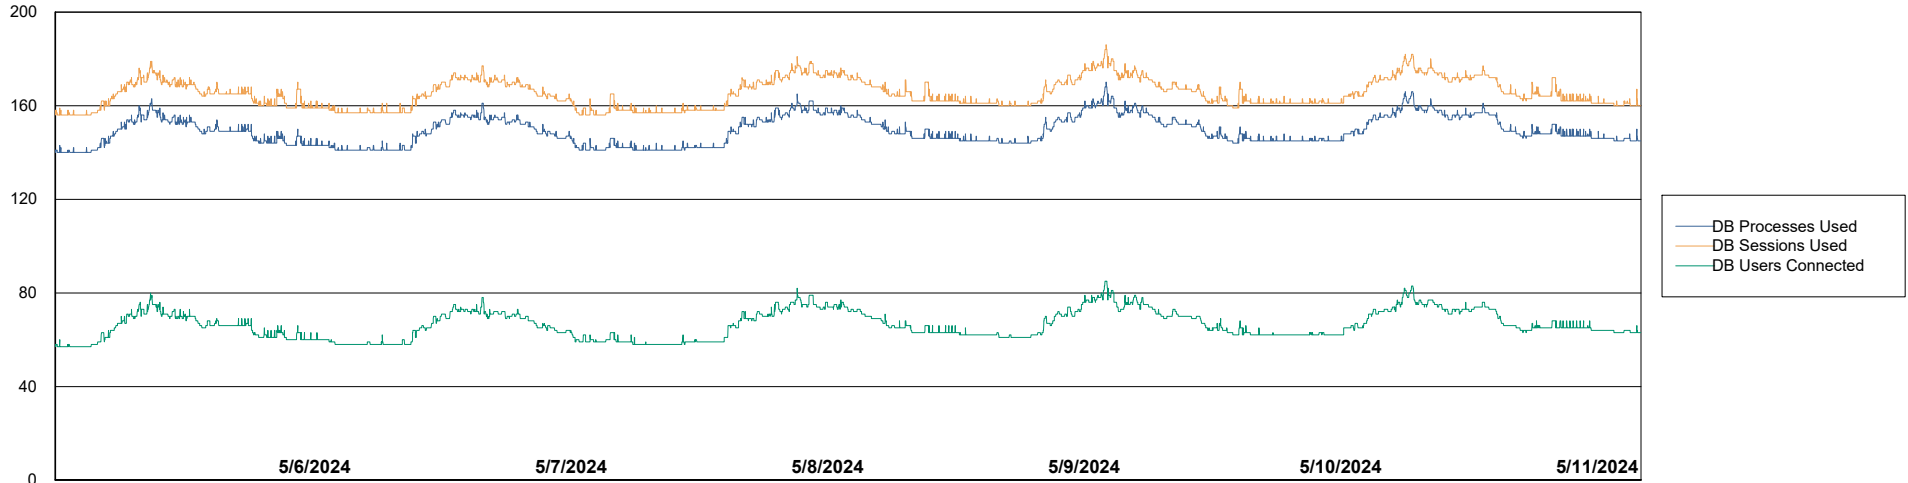

Weekly SLA Customer Report

Customer KBR_Production
 Database ID 117

Harddisk Usage KBR_PRD_WEBSRV2

	Free disk space on / (%)	Total disk space on / (Gb)	Used disk space on / (Gb)	Free disk space on /boot (%)	Total disk space on /boot (Gb)	Used disk space on /boot (Gb)
5/11/2024	82	55	10	59	1	0
5/10/2024	82	55	10	59	1	0
5/9/2024	82	55	10	59	1	0
5/8/2024	82	55	10	59	1	0
5/7/2024	82	55	10	59	1	0
5/6/2024	82	55	10	59	1	0
5/5/2024	82	55	10	59	1	0

Weekly SLA Customer Report

Customer KBR_Production
Database ID 117

Database Performance KBR_PRD_BI-DBSRV_ABS1

Weekly SLA Customer Report

Customer KBR_Production
Database ID 117

Database Performance KBR_PRD_DB-SRV1_ABS1