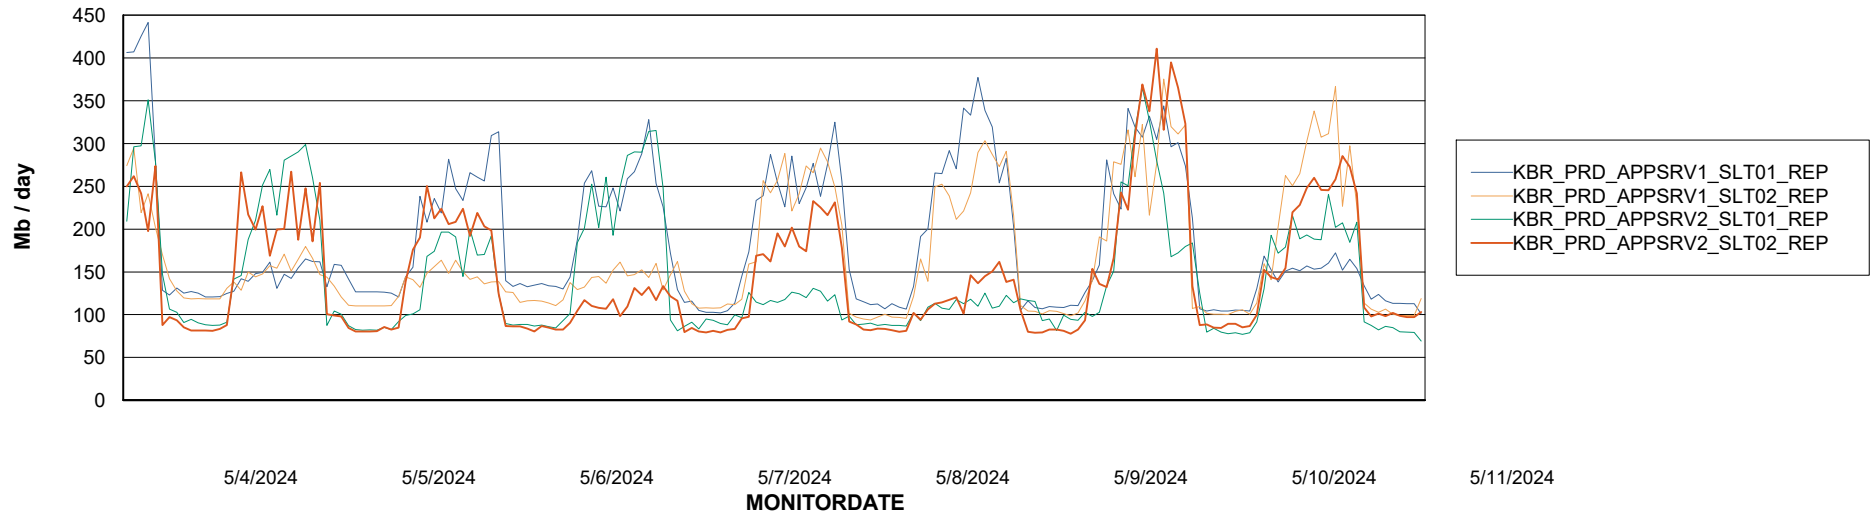

Avg memory used per ABS Server Service

Weekly SLA Customer Report

Customer KBR_Production
Database ID 117

ABSSolute Application Server Services

Avg memory used per ReportServer Service

Avg users per day per ABS server