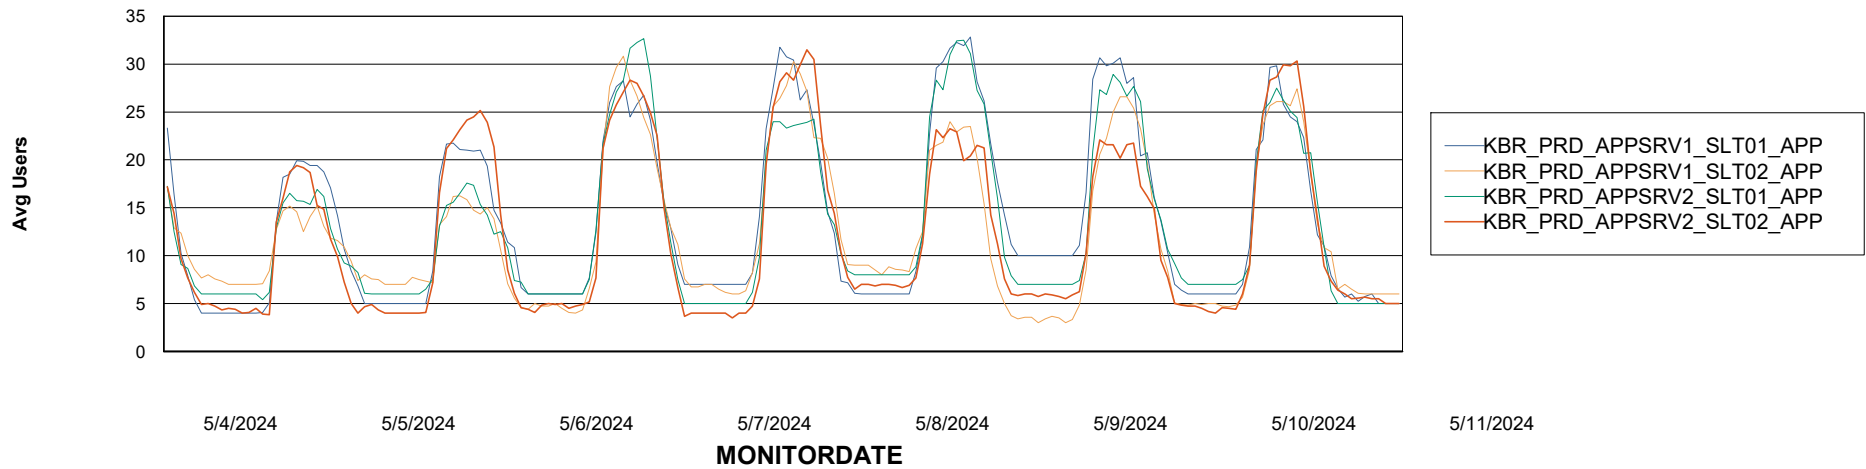

Avg memory used per ABS Server Service

Weekly SLA Customer Report

Customer KBR_Production
Database ID 117

ABSSolute Application Server Services

Avg memory used per ReportServer Service

Avg users per day per ABS server