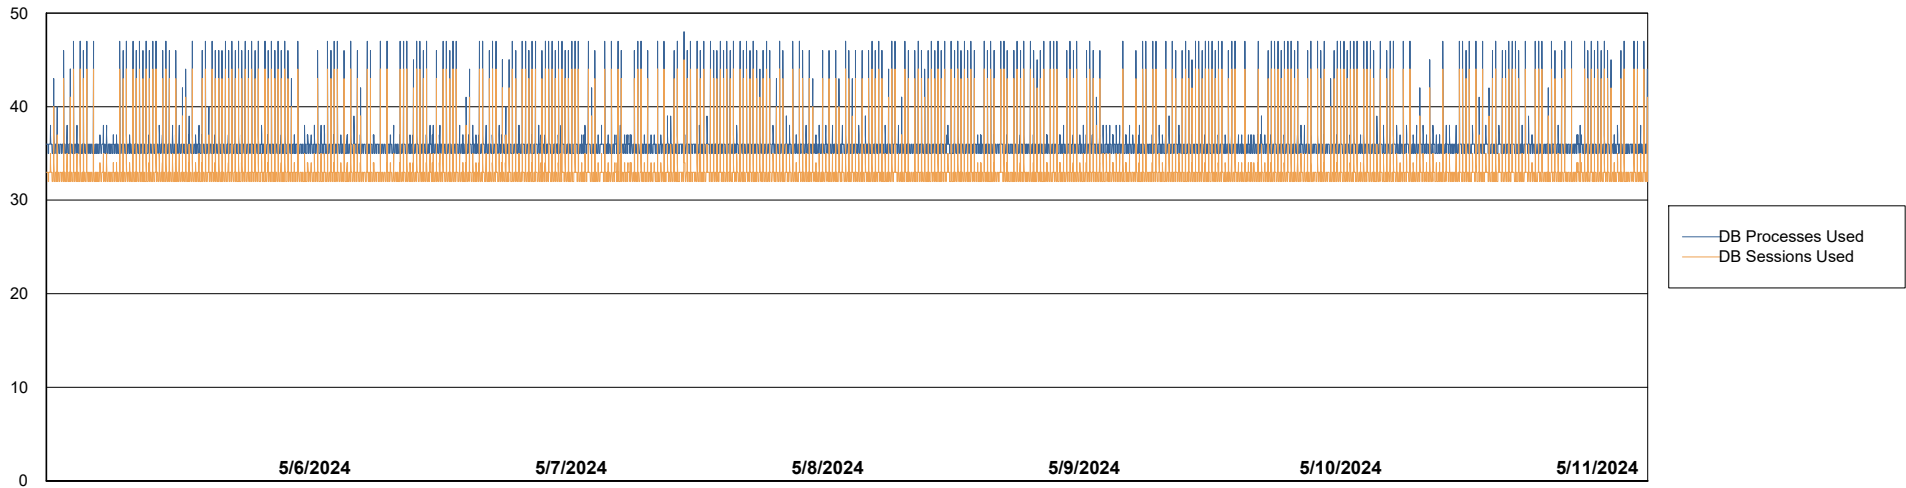

Database Performance KBR_PRD_DB-SRV2_HSBABS1

DB Processes Max 1,000