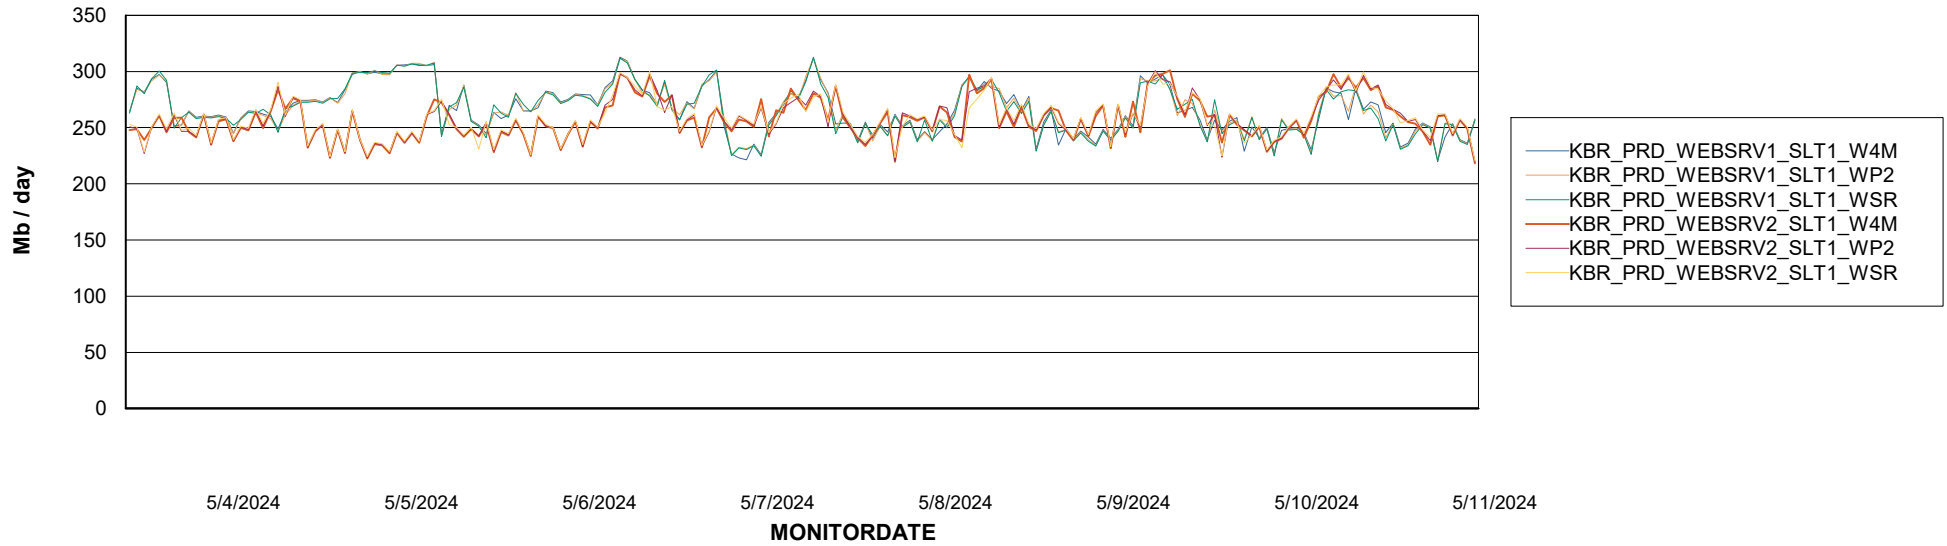

ABSSolute Web Component Services

Avg memory used per ABS Web component