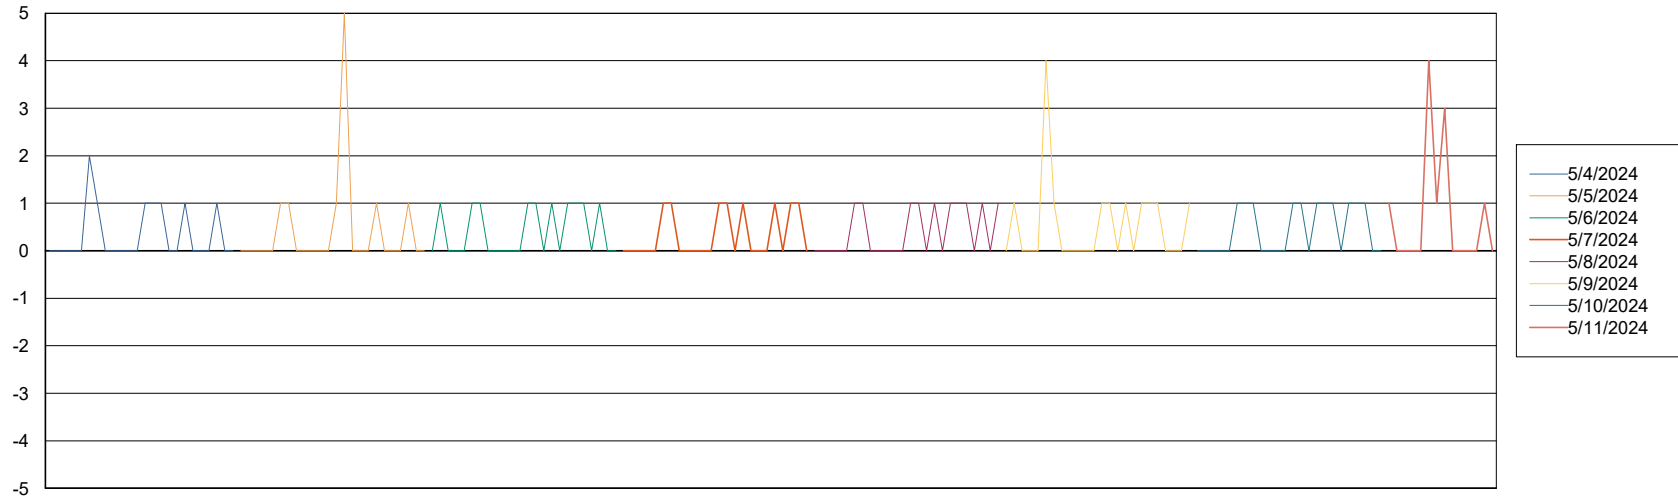

Standby Database Health KBR_Production

Recovery lag for last 7 days