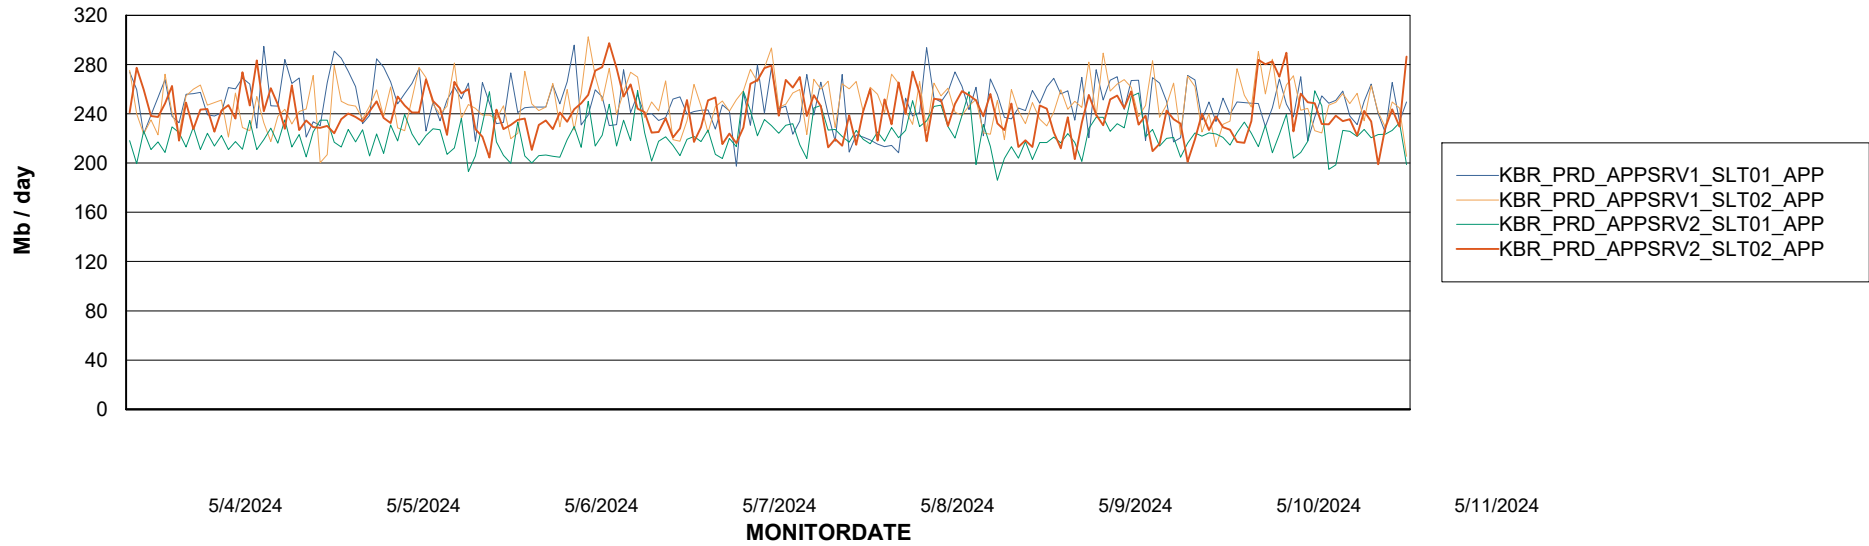

ABSSolute Application Server Services

Avg memory used per ABS Server Service