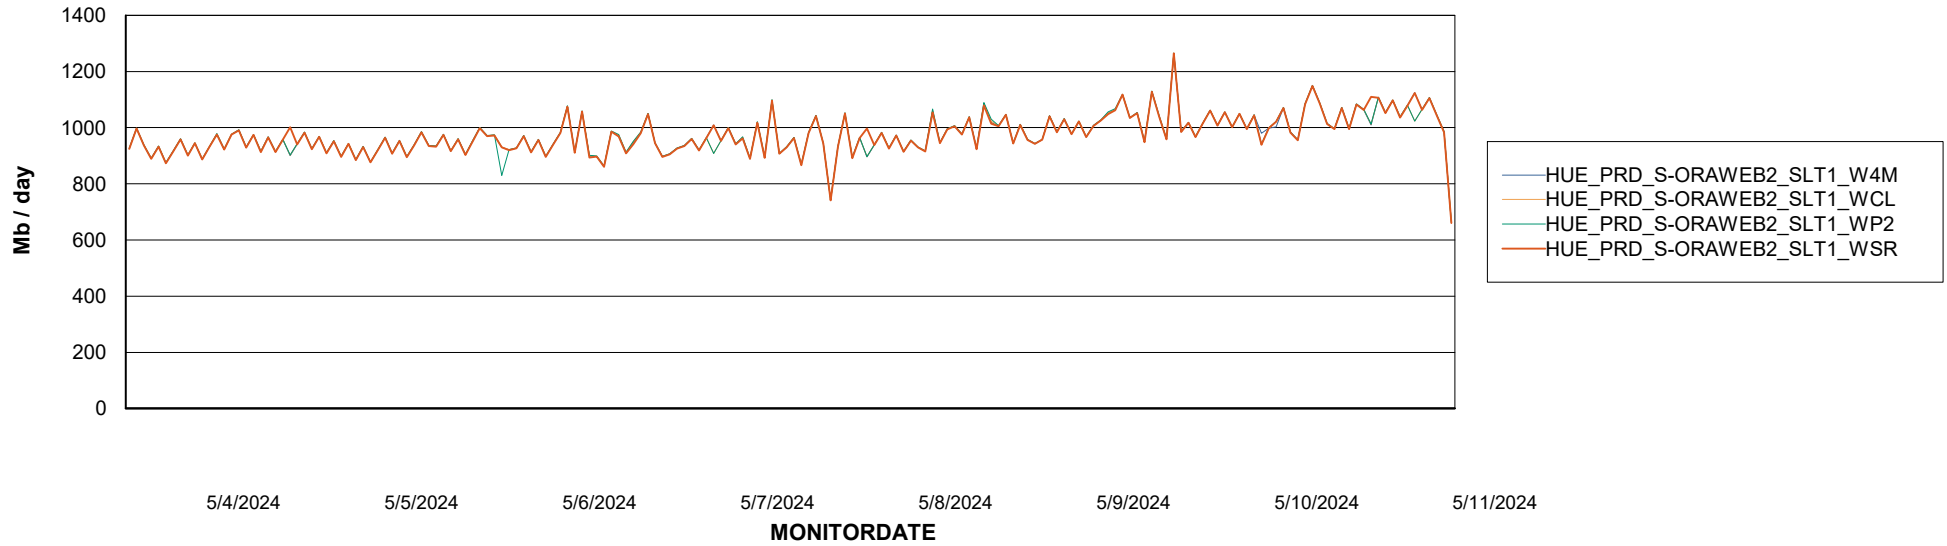

ABSSolute Web Component Services

Avg memory used per ABS Web component