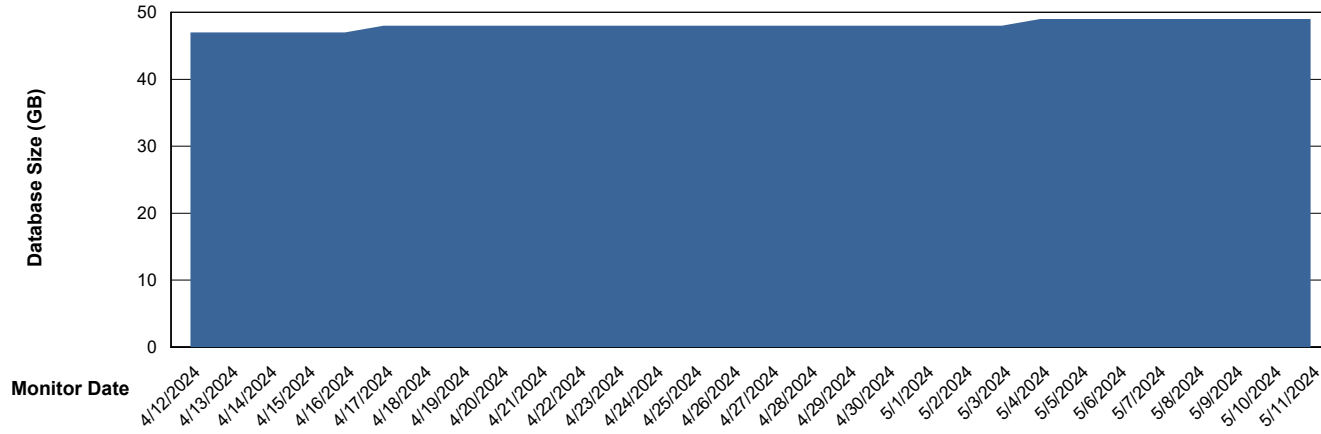

DATABASE SIZE HUE_PRD_S-ORABI2_ABS1

Database growth over last month