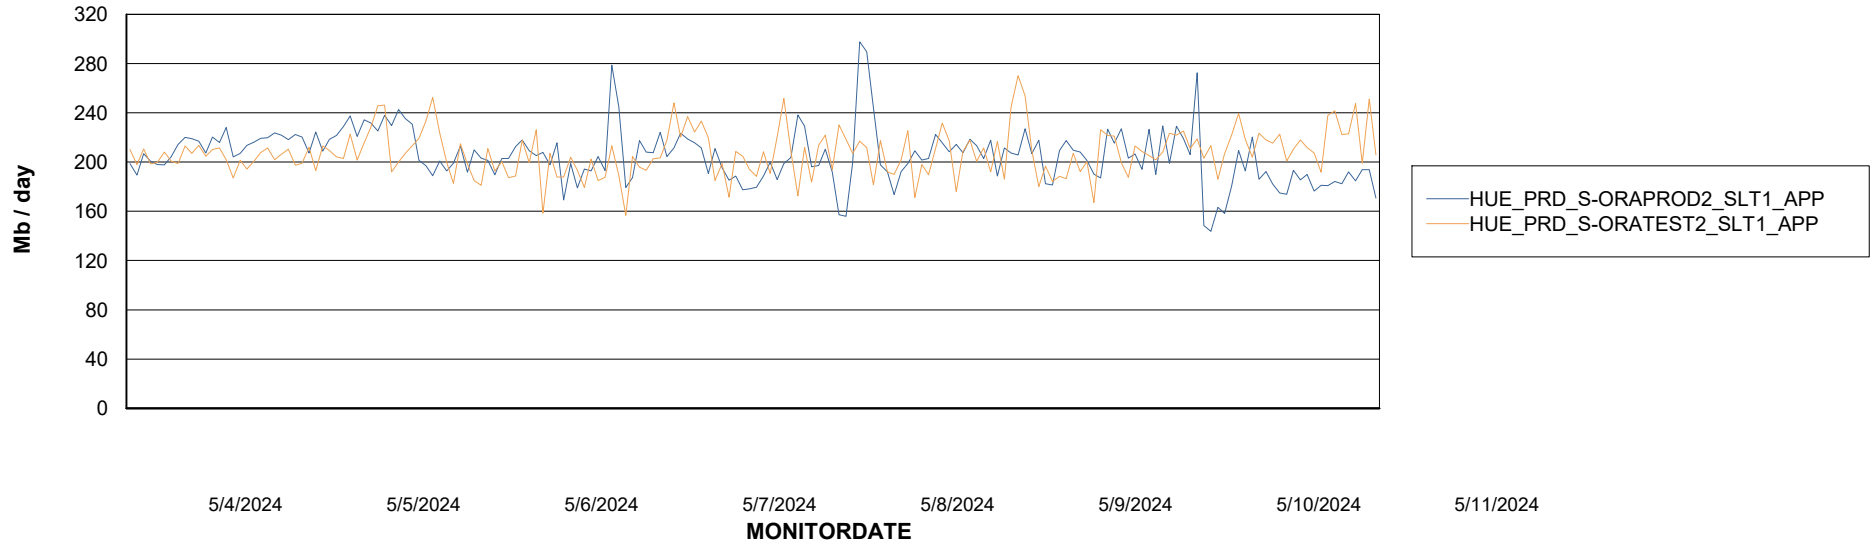

ABSSolute Application Server Services

Avg memory used per ABS Server Service