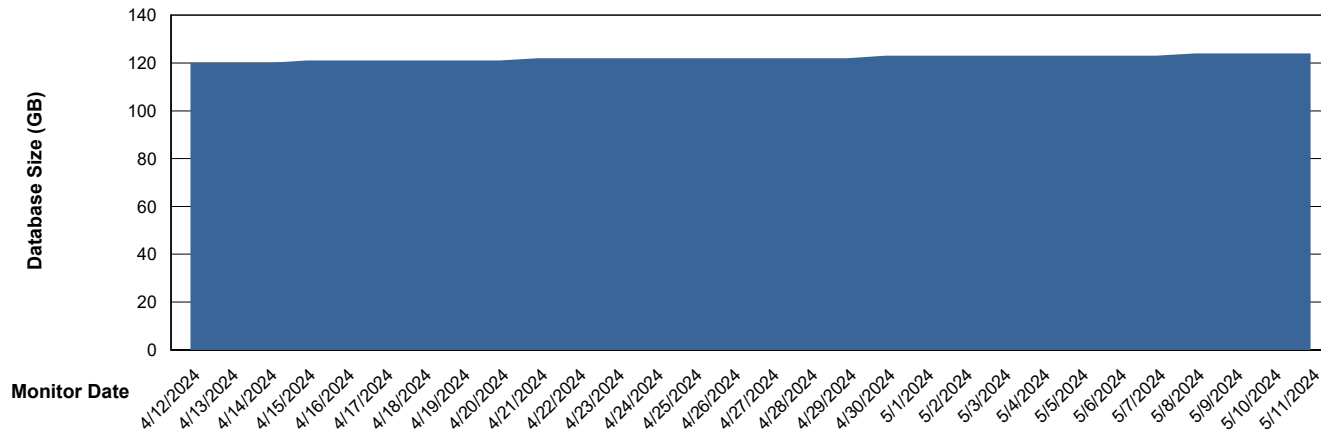

DATABASE SIZE HUE_PRD_S-ORAPROD2_ABS1

Database growth over last month