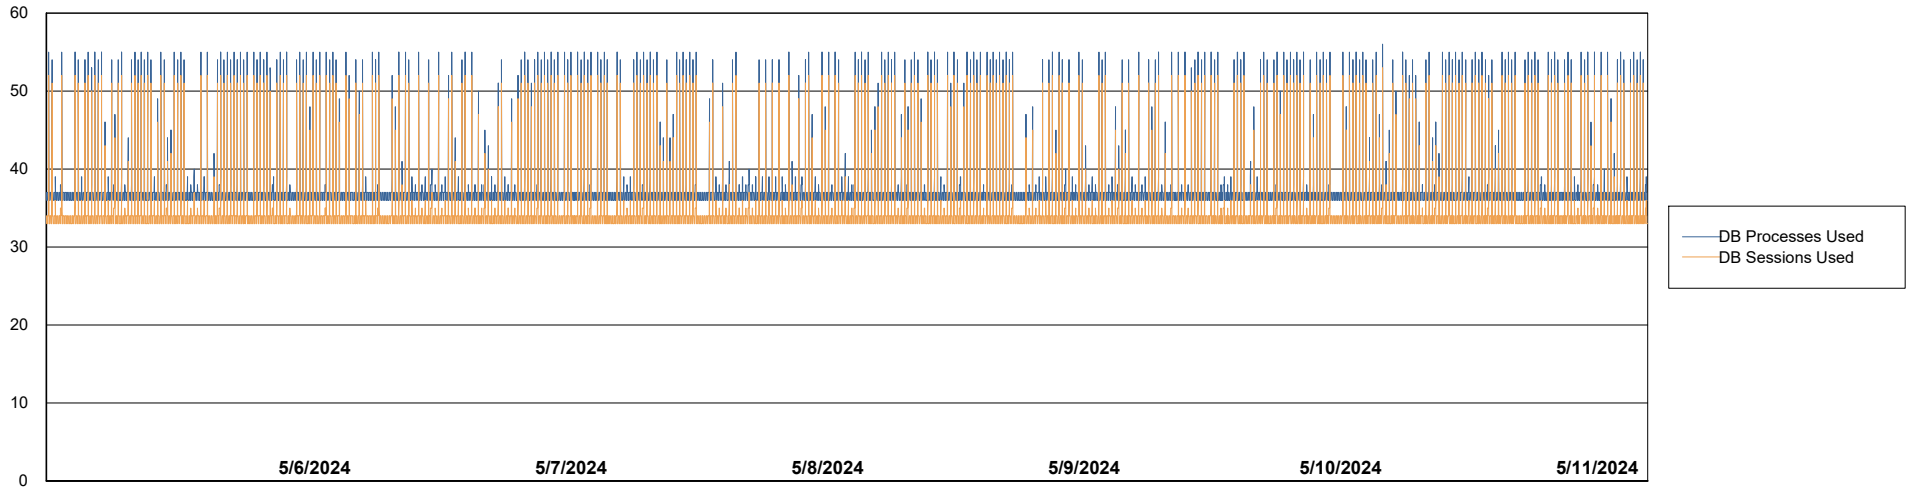

Database Performance HUE_PRD_S-ORATEST2_HSBABS1

DB Processes Max 1,000