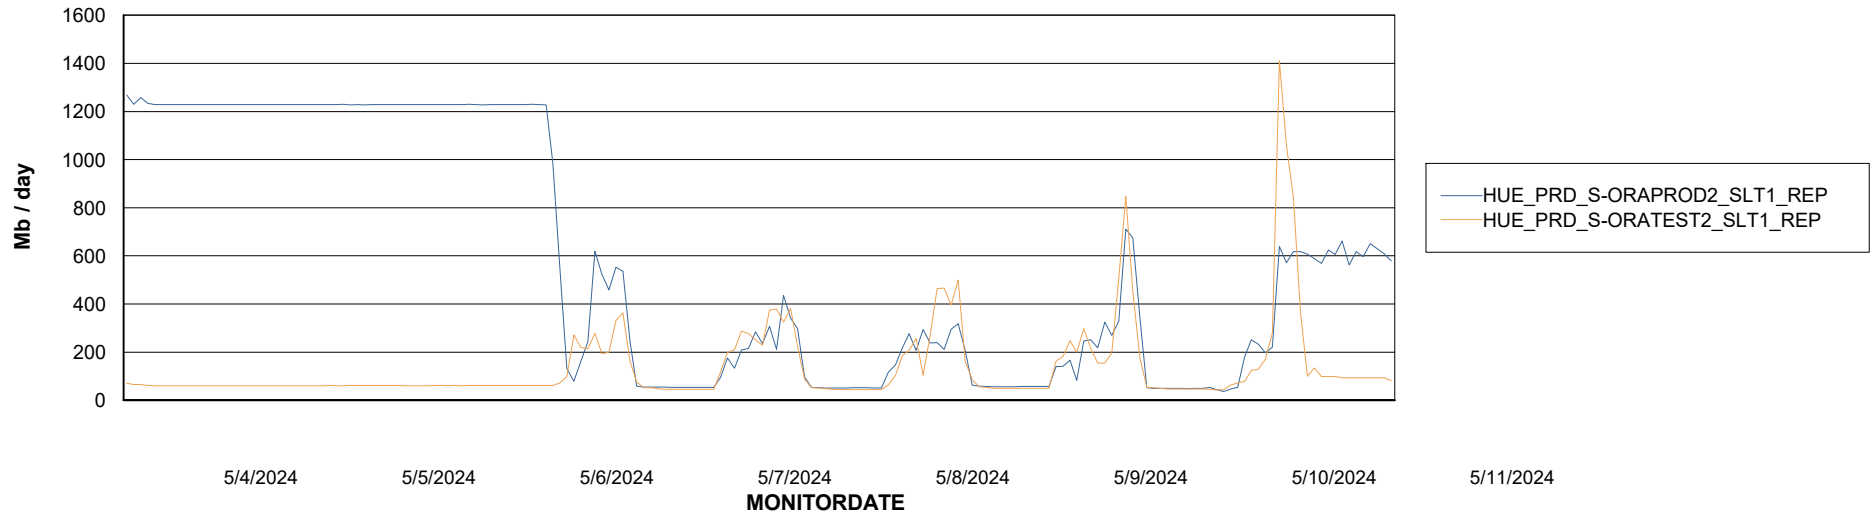

Avg memory used per ABS Server Service

Avg users per day per ABS server

Weekly SLA Customer Report

Customer HUE_Production
Database ID 154

ABSSolute Application ReportServer Services

Avg memory used per ReportServer Service