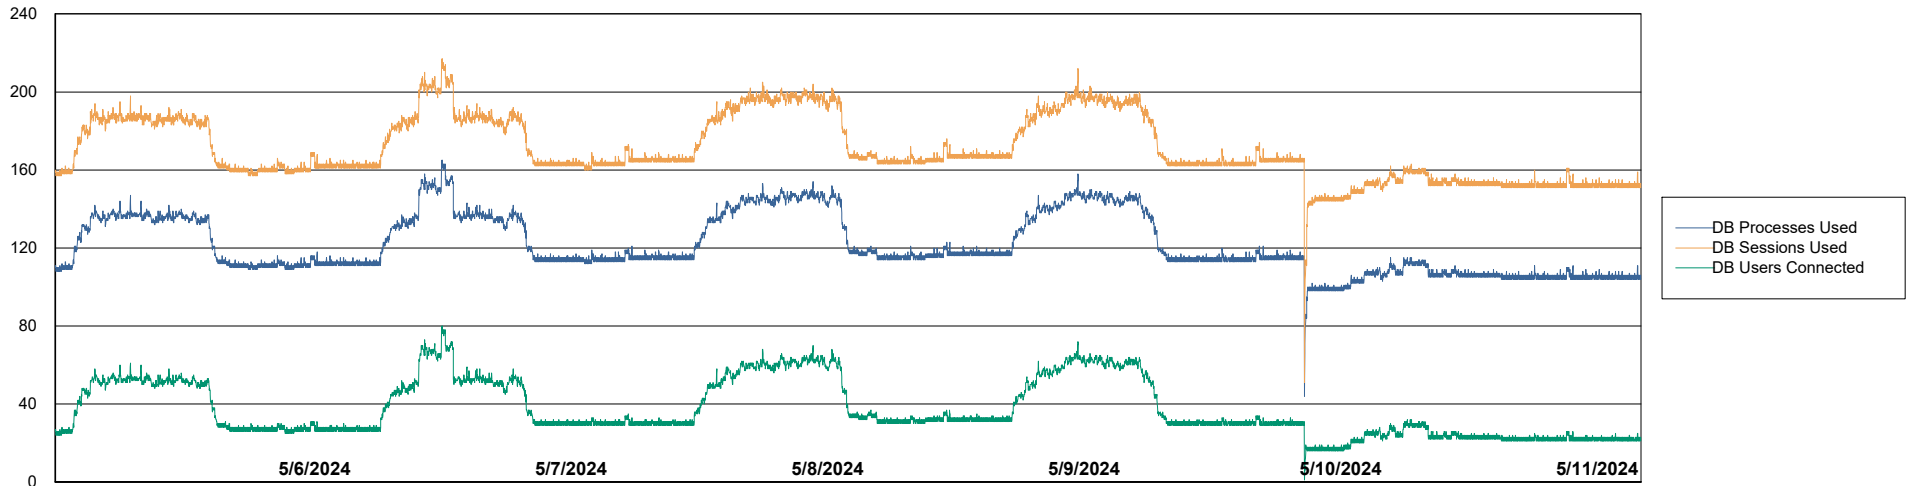

Weekly SLA Customer Report

Customer HUE_Production
Database ID 154

Database Performance HUE_PRD_S-ORABI2_ABS1

Weekly SLA Customer Report

Customer HUE_Production
Database ID 154

Database Performance HUE_PRD_S-ORAPROD2_ABS1