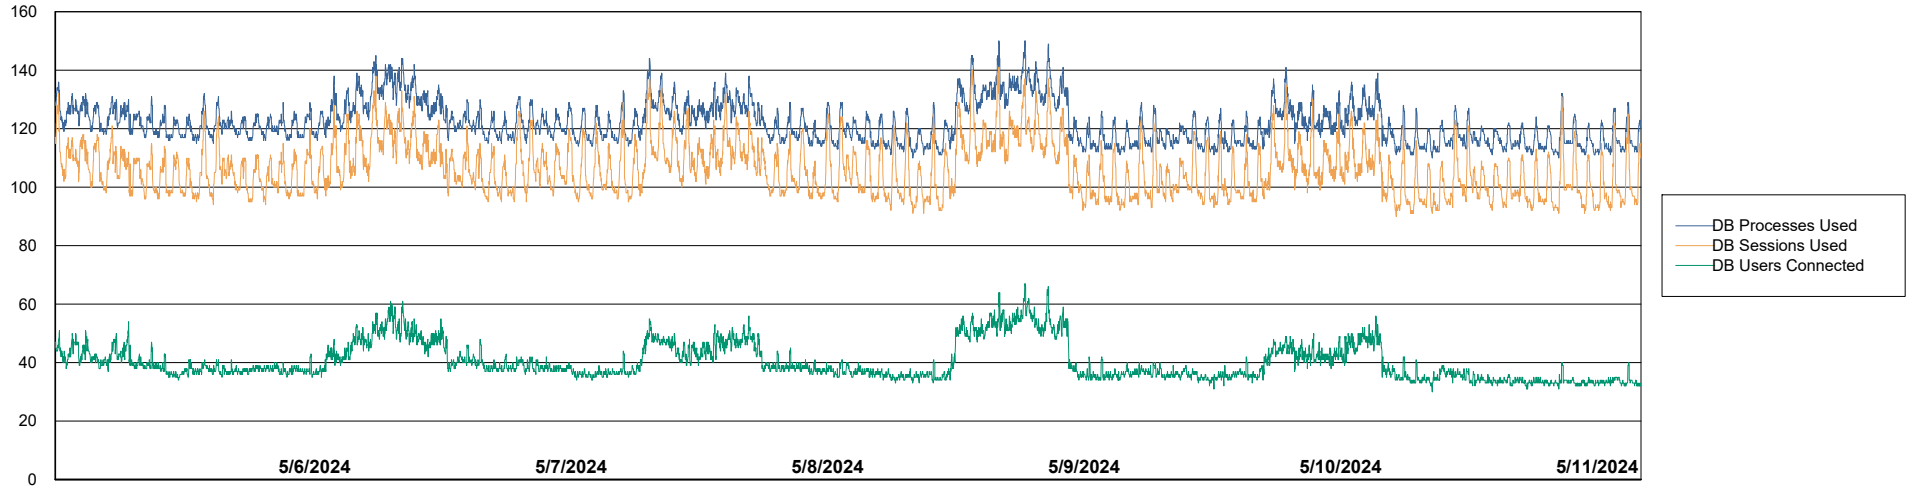

Weekly SLA Customer Report

Customer EUT_Production
Database ID 114

Database Performance EUT_EUP_PRD_URVINA22T_DB_ABS1

Weekly SLA Customer Report

Customer EUT_Production
Database ID 114

Database Performance EUT_URM_PRD_URVINA26_DB_ABS1