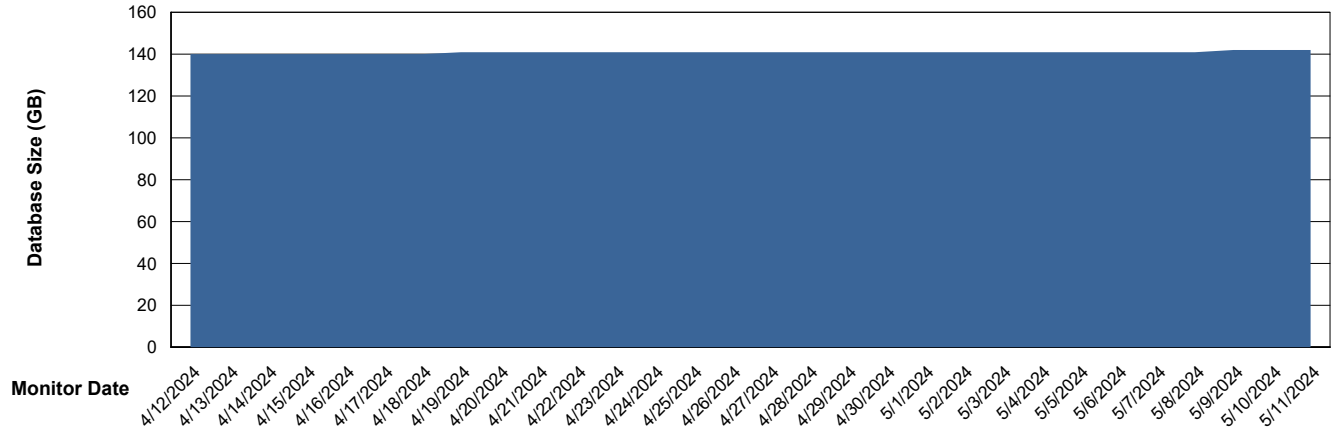

Weekly SLA Customer Report

Customer EUT_Production
Database ID 114

Database Performance EUT_EUP_PRD_URVINA22T_DB_ABS1

Weekly SLA Customer Report

Customer EUT_Production
Database ID 114

Database Performance EUT_URM_PRD_URVINA26_DB_ABS1

Weekly SLA Customer Report

Customer EUT_Production
Database ID 114

DATABASE SIZE EUT_EUP_PRD_URVINA22T_DB_ABS1

Database growth over last month

DATABASE SIZE EUT_URM_PRD_URVINA26_DB_ABS1

Database growth over last month