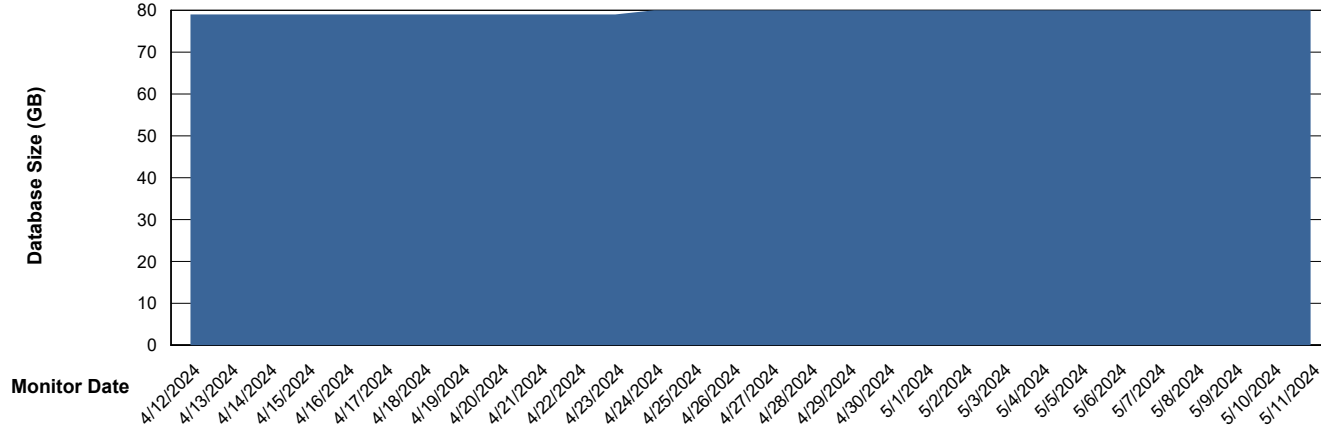

DB Processes Max 0
DB Processes Max 1,000

Weekly SLA Customer Report

Customer ELJ Production
Database ID 72

Database Performance ELJ_PRD_FRASEQXPRDDB03_ABS1

Weekly SLA Customer Report

Customer ELJ Production
Database ID 72

DATABASE SIZE ELJ_PRD_FRASEQXPRDDB01_ABS1

Database growth over last month

DATABASE SIZE ELJ_PRD_FRASEQXPRDDB03_ABS1

Database growth over last month

Weekly SLA Customer Report

Customer ELJ Production
 Database ID 72