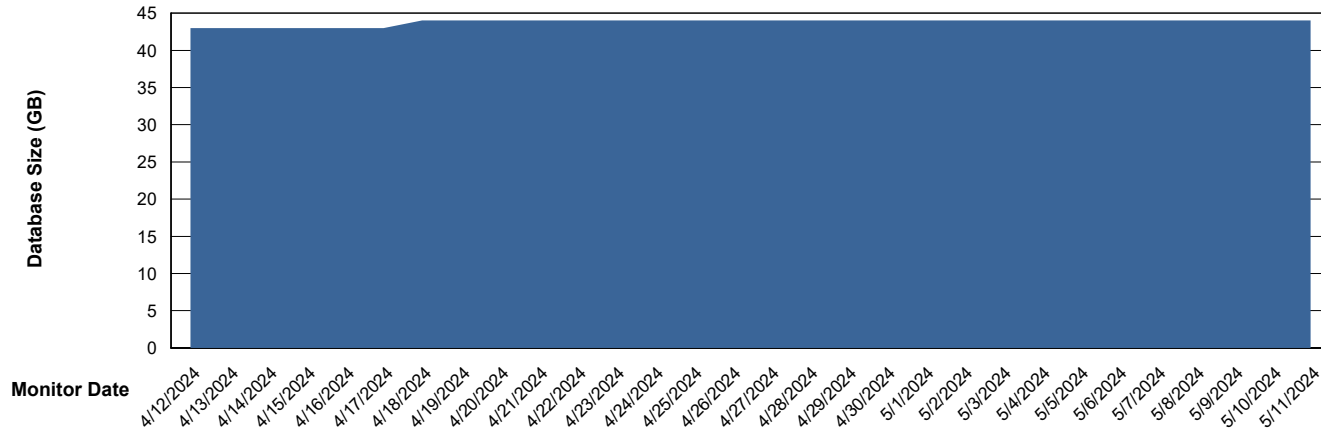

DB Processes Max 0
DB Processes Max 1,000

Weekly SLA Customer Report

Customer ELJ Production
Database ID 72

Database Performance ELJ_PRD_FRASEQXPRDDB03_ABS1

Weekly SLA Customer Report

Customer ELJ Production
Database ID 72

DATABASE SIZE ELJ_PRD_FRASEQXPRDDB01_ABS1

Database growth over last month

DATABASE SIZE ELJ_PRD_FRASEQXPRDDB03_ABS1

Database growth over last month

Weekly SLA Customer Report

Customer ELJ Production
 Database ID 72