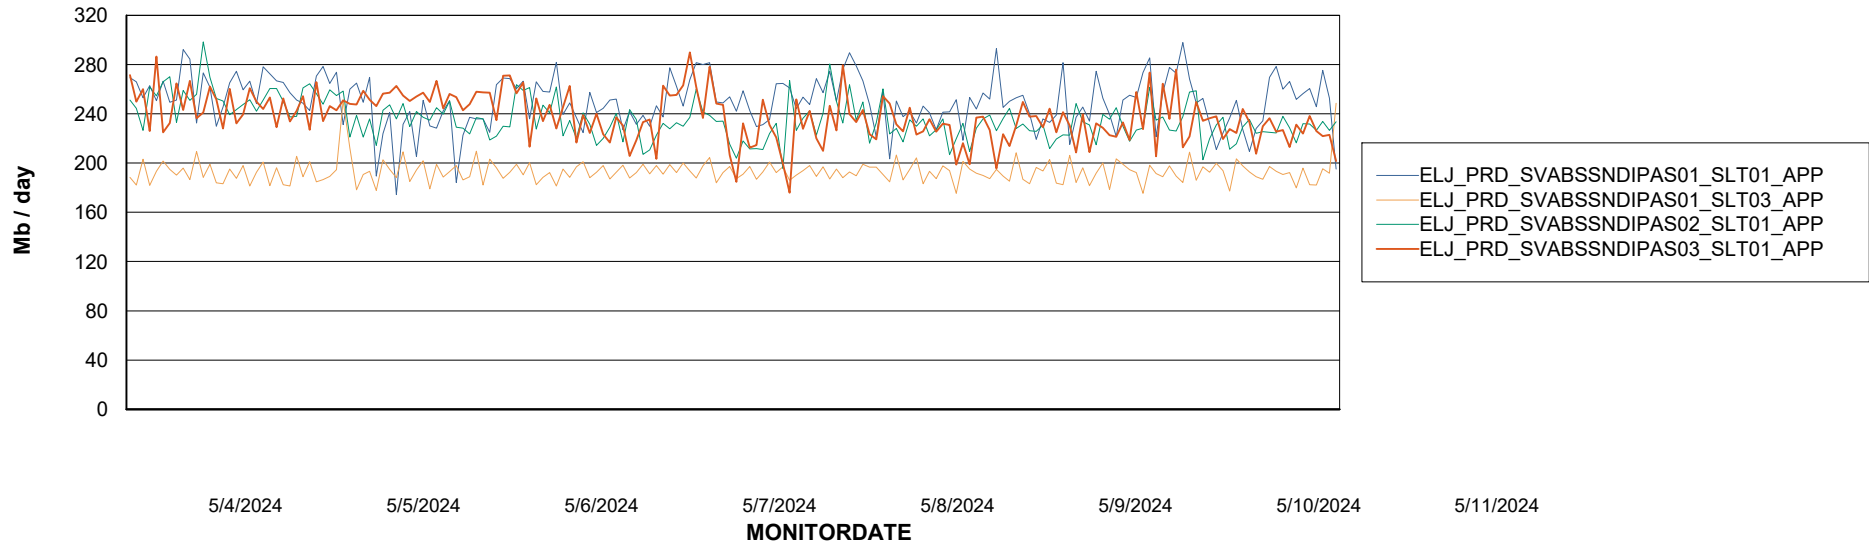

ABSolute Application Server Services

Avg memory used per ABS Server Service