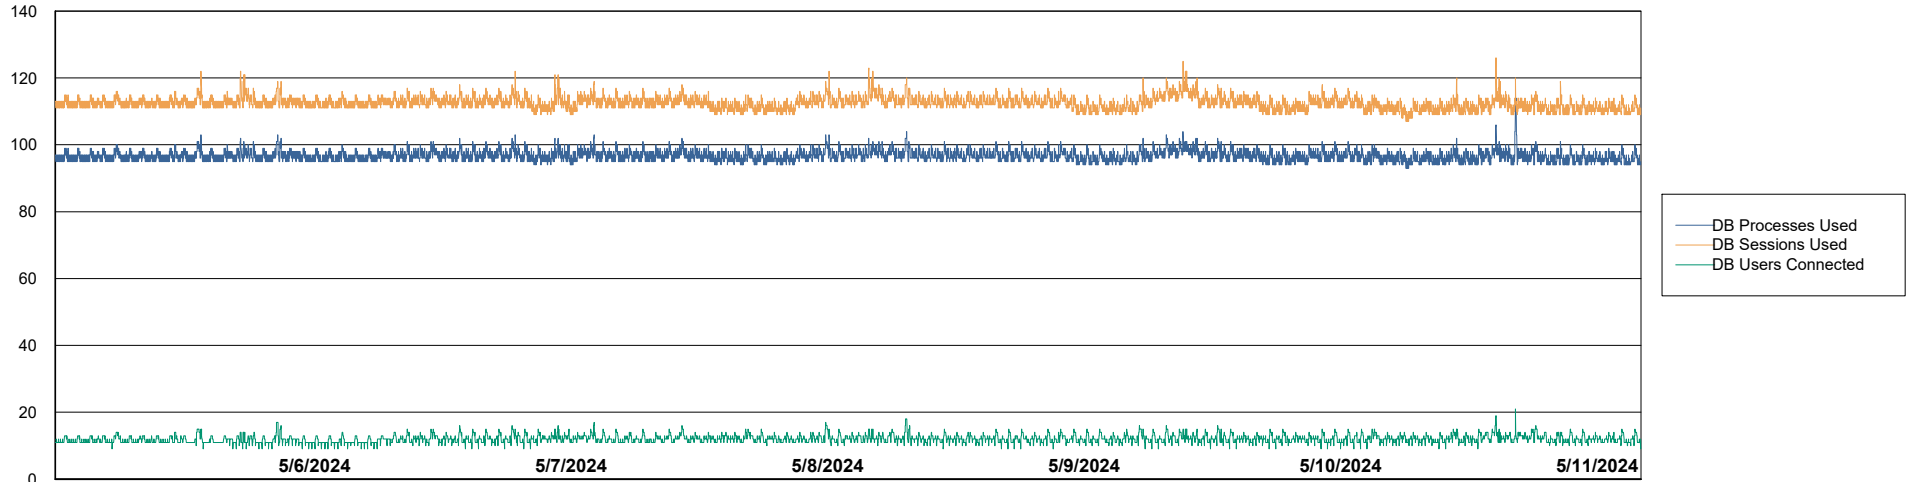

DB Processes Max 0
DB Processes Max 1,000

Weekly SLA Customer Report

Customer ELJ Production
Database ID 72

Database Performance ELJ_PRD_FRASEQXPRDDB03_ABS1

Weekly SLA Customer Report

Customer ELJ Production
Database ID 72