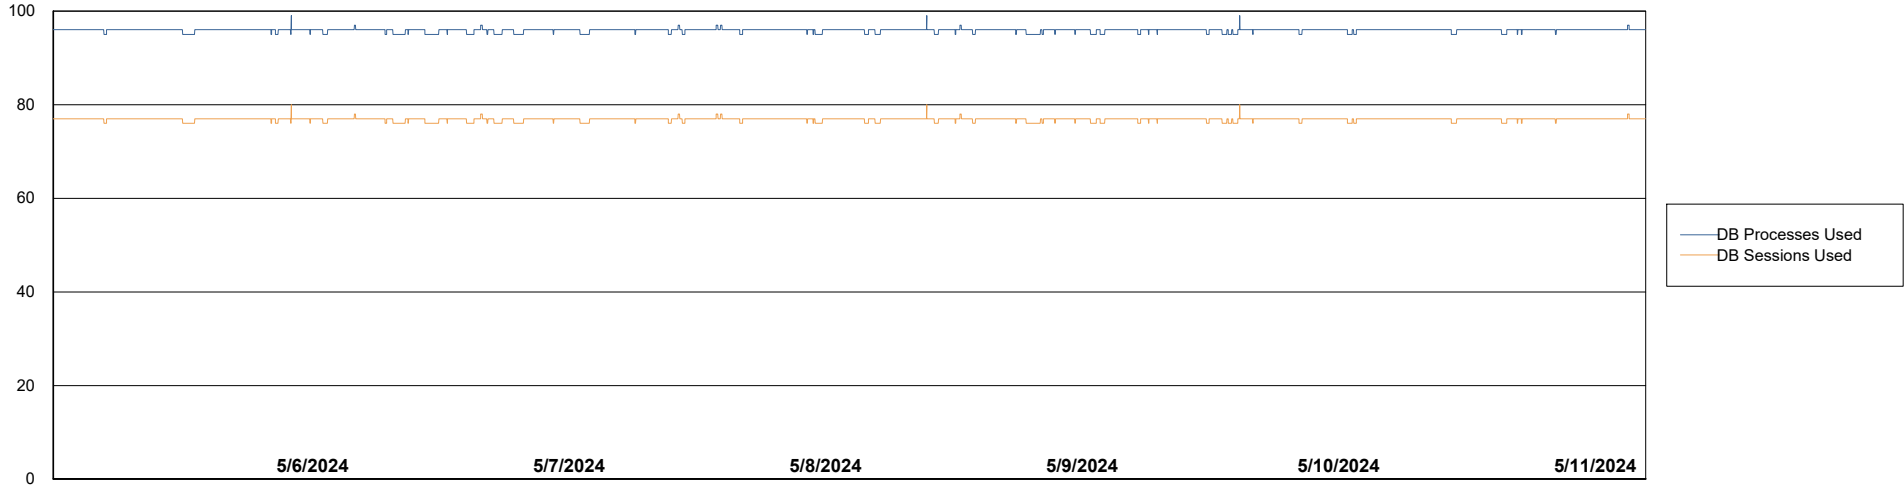

Database Performance ELJ_PRD_FRASEQXPRDDB02_HSBABS1

DB Processes Max 0
DB Processes Max 1,000