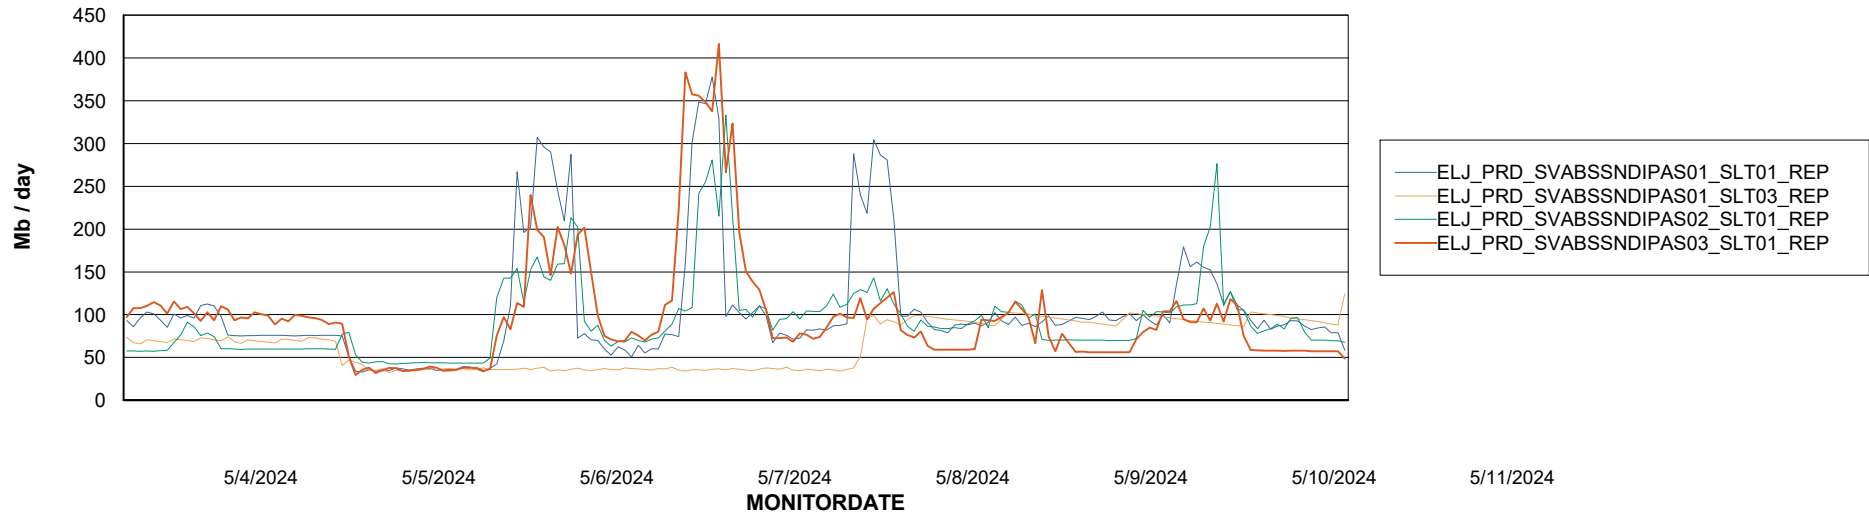

Avg memory used per ABS Server Service

Avg users per day per ABS server

Weekly SLA Customer Report

Customer ELJ Production
Database ID 72

ABSSolute Application ReportServer Services

Avg memory used per ReportServer Service