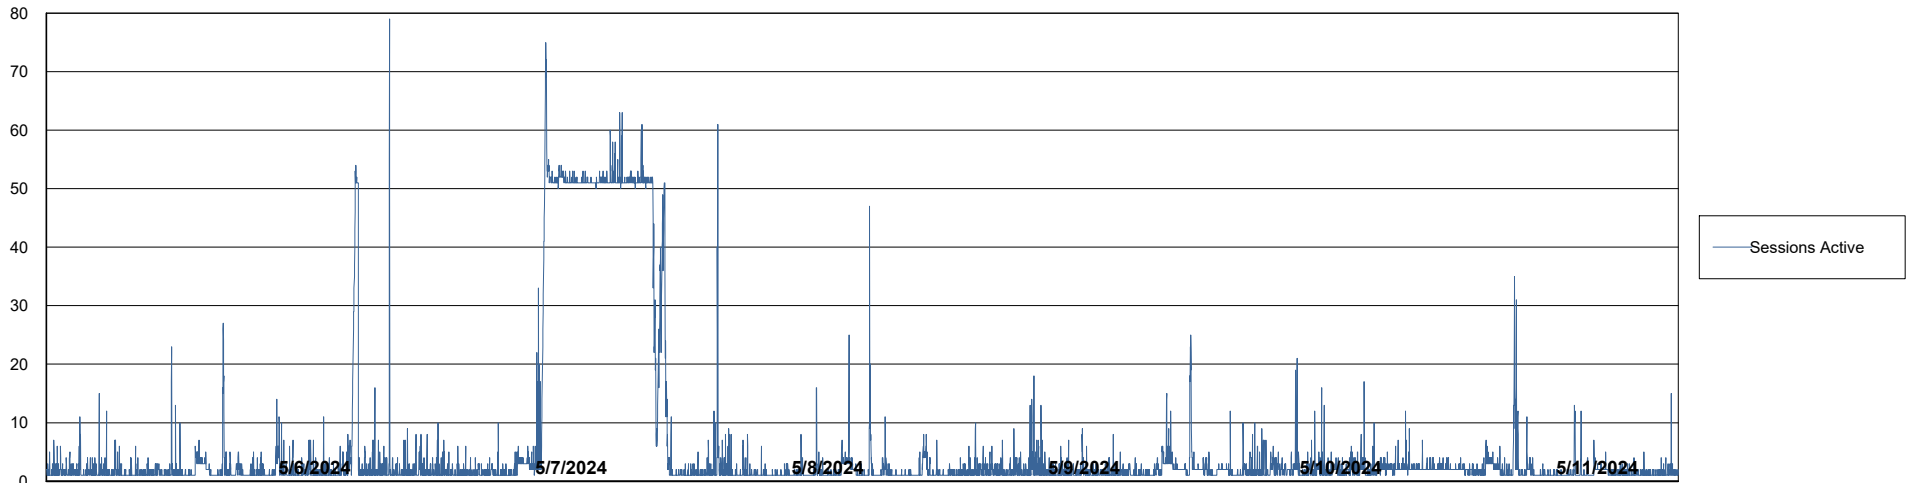

Database Performance ELI_PRD_FRASINTPRDDB01_ABS1