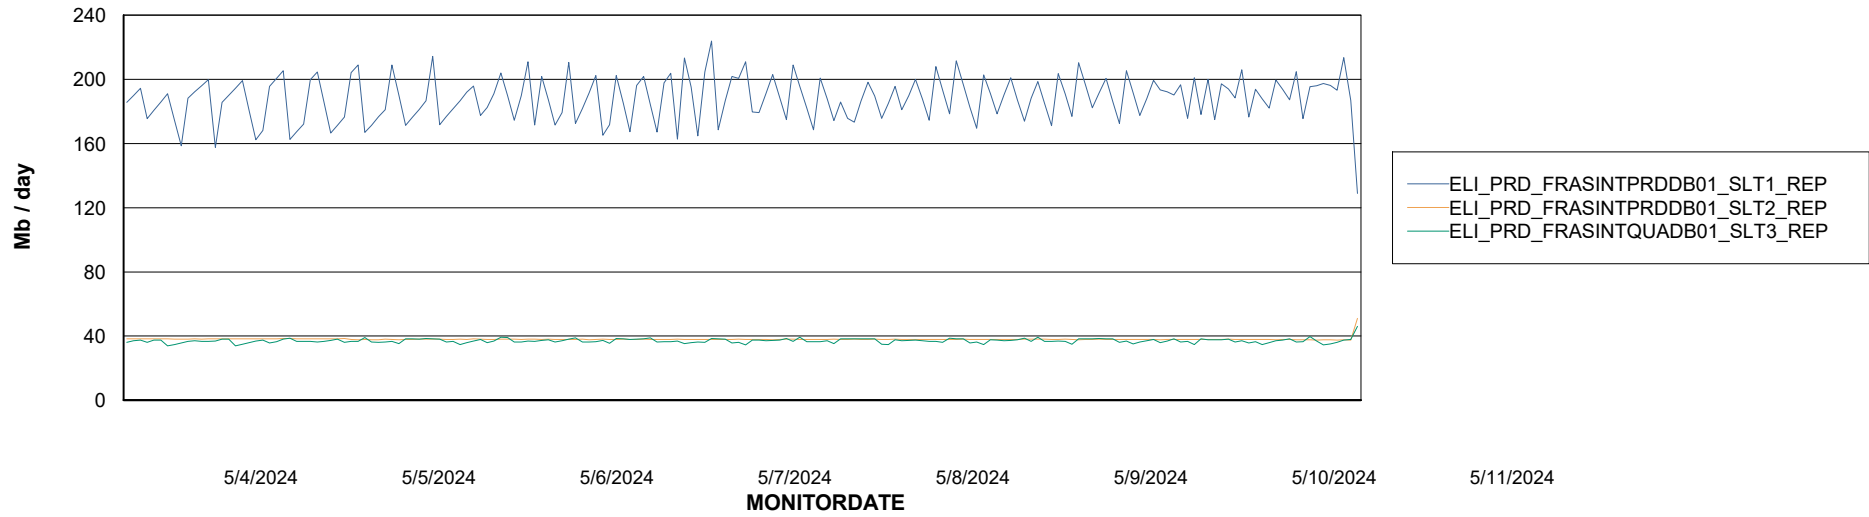

ABSSolute Application ReportServer Services

Avg memory used per ReportServer Service