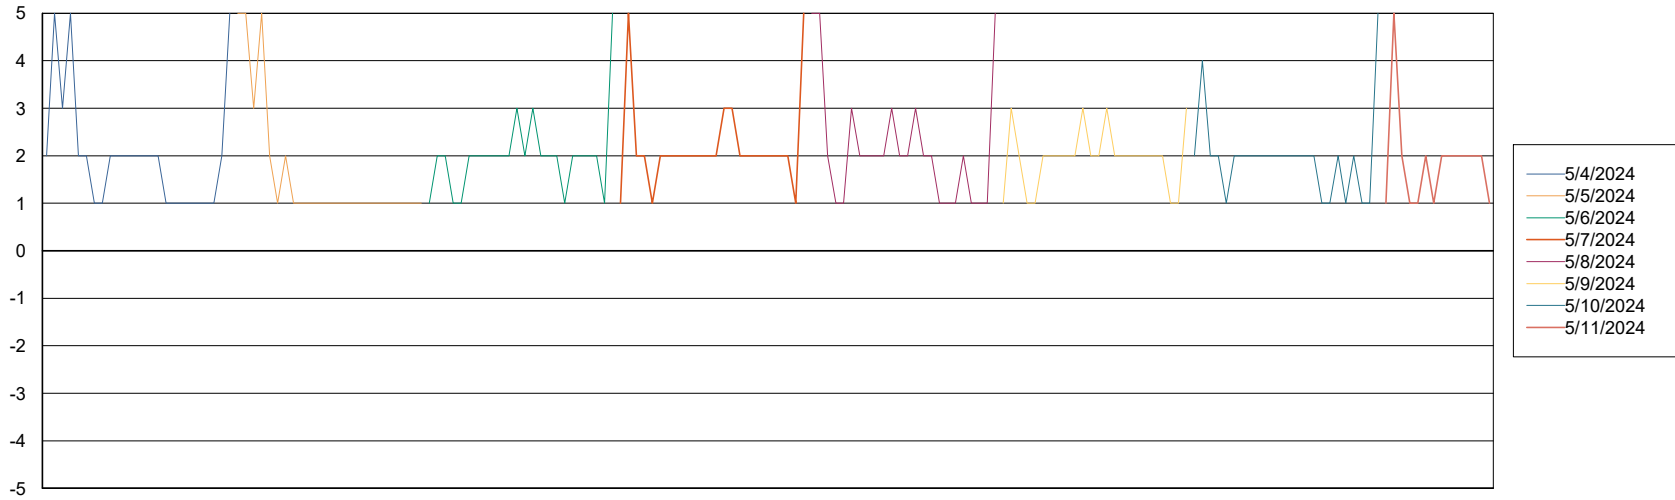

Standby Database Health ELI_Production

Recovery lag for last 7 days