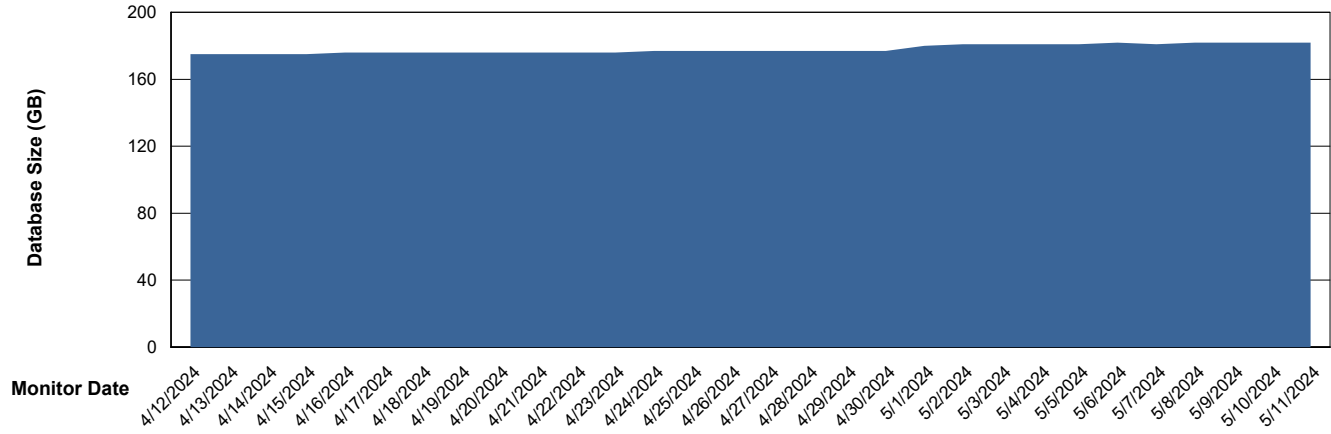

DATABASE SIZE ELI_PRD_FRASEQXPRDDB04-BI_ABS1

Database growth over last month