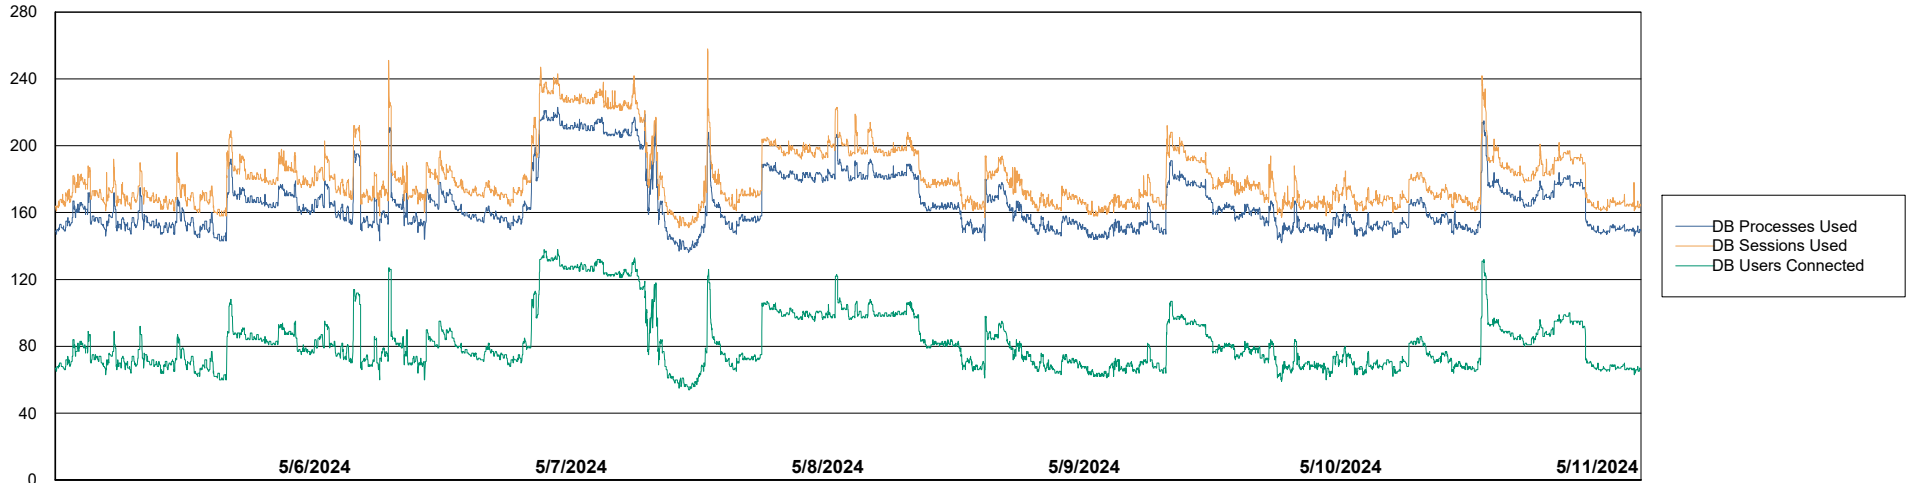

Database Performance ELI_PRD_FRASINTPRDDB01_ABS1