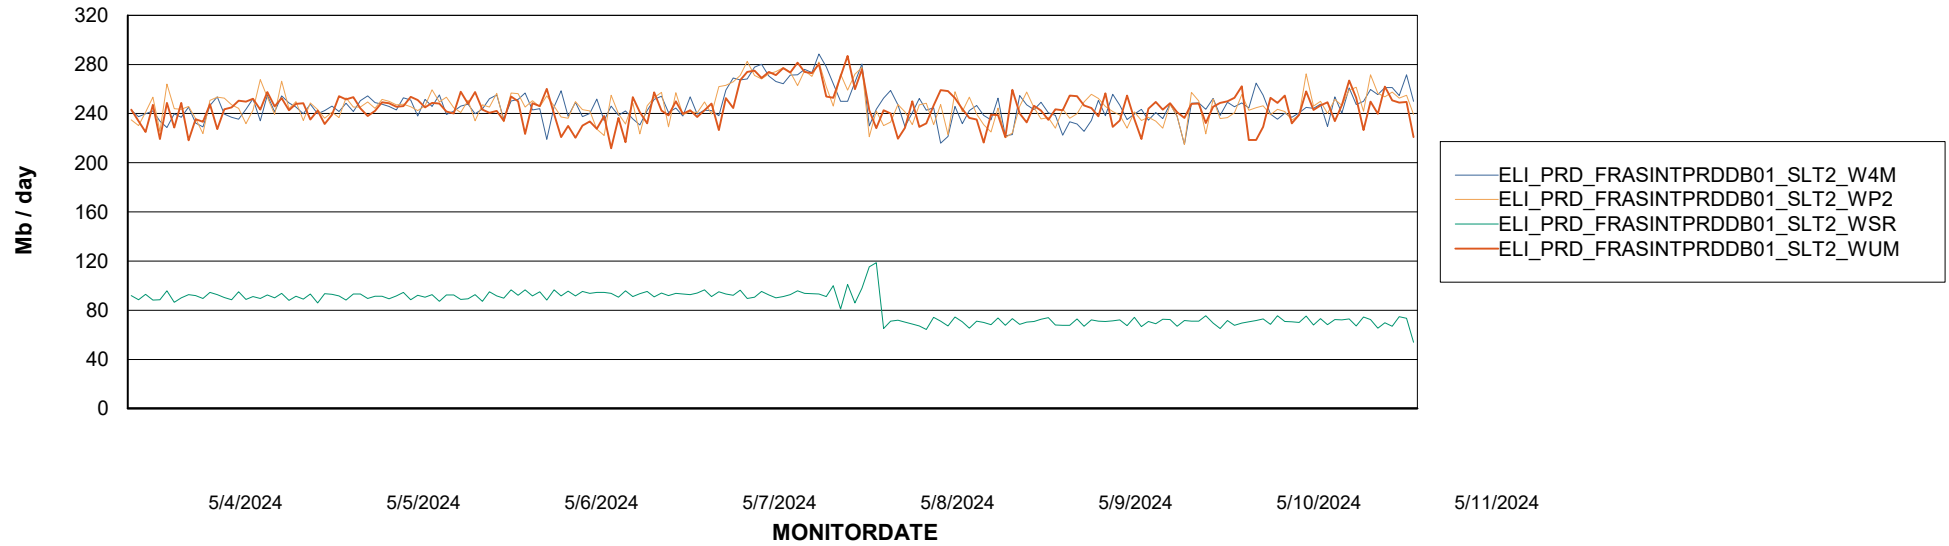

ABSolute Web Component Services

Avg memory used per ABS Web component