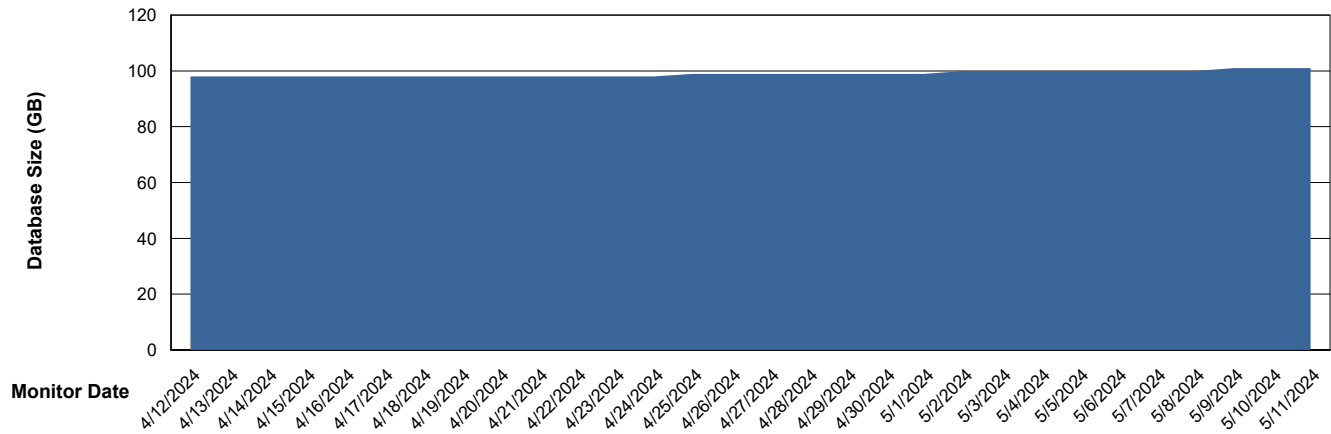

# Weekly SLA Customer Report

Customer ELI\_Production  
Database ID 62

DATABASE SIZE ELI\_PRD\_FRASEQXPRDDB04-BI\_ABS1

### Database growth over last month

DATABASE SIZE ELI\_PRD\_FRASINTPRDDB01\_ABS1

### Database growth over last month