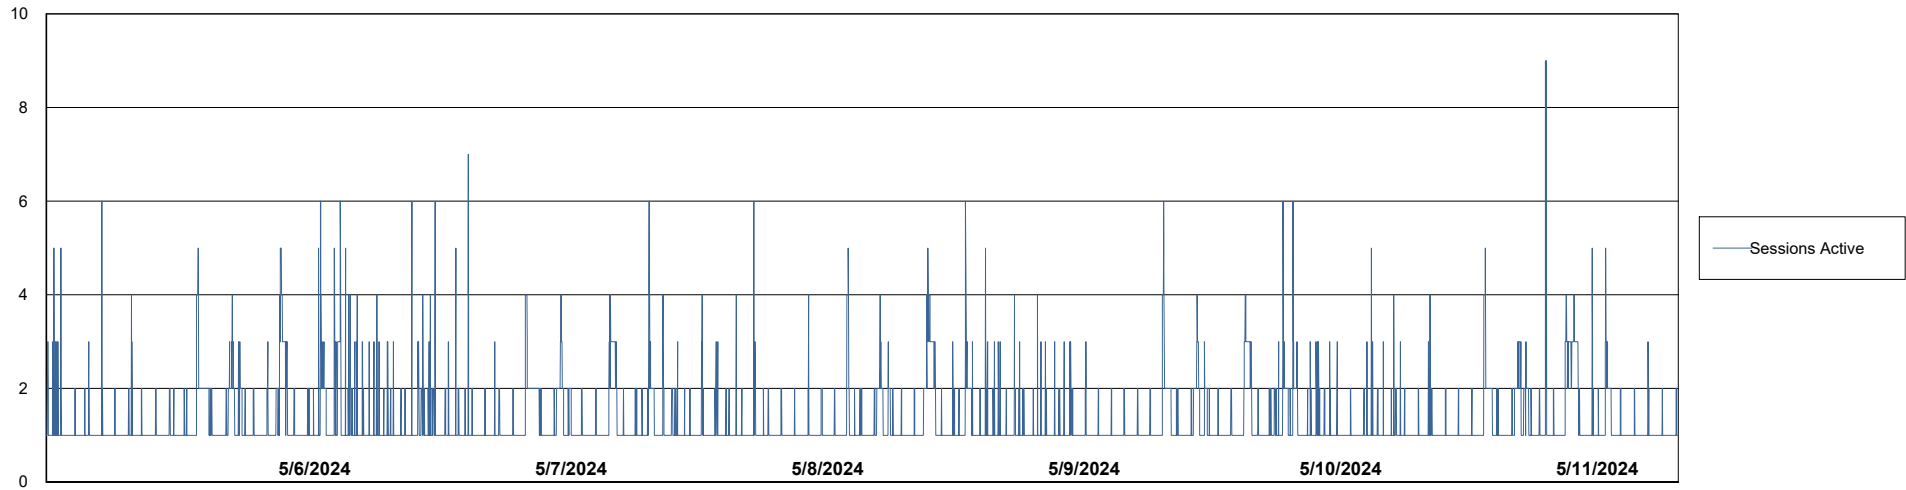

Database Performance ELI_PRD_FRASEQXPRDDB04-BI_ABS1