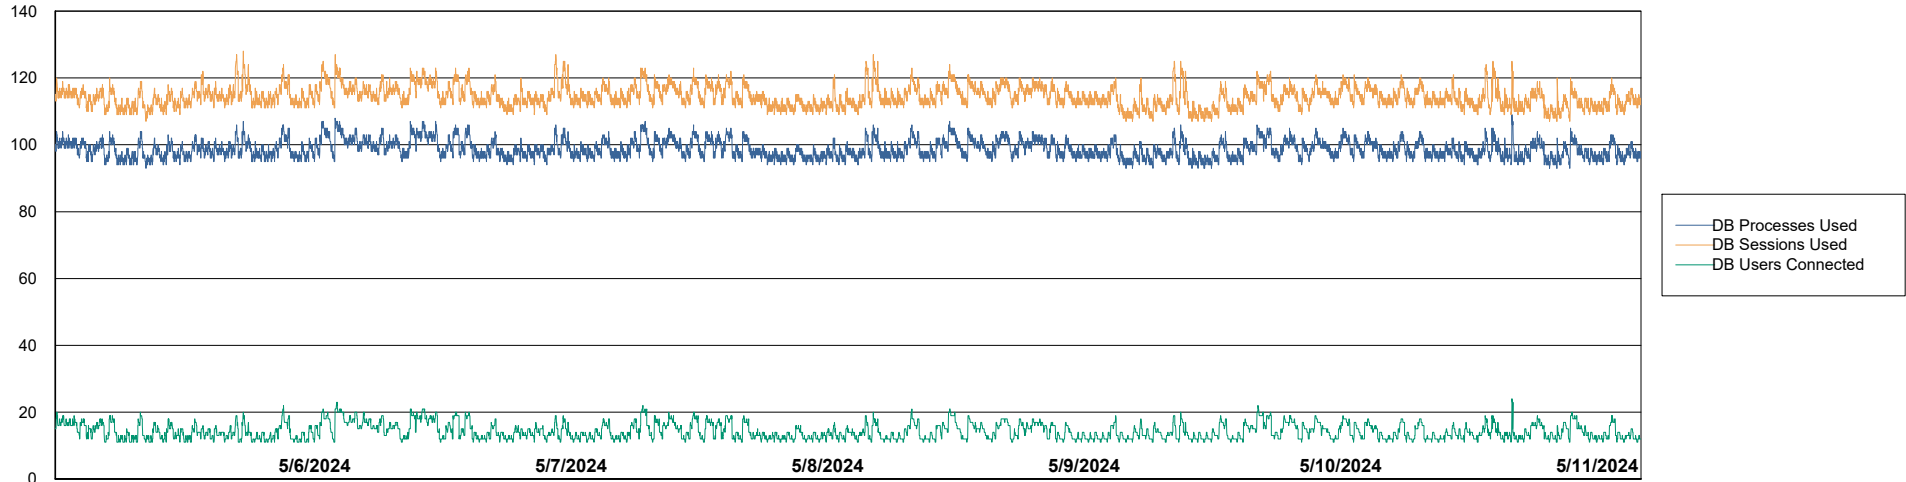

Database Performance ELI_PRD_FRASEQXPRDDB04-BI_ABS1