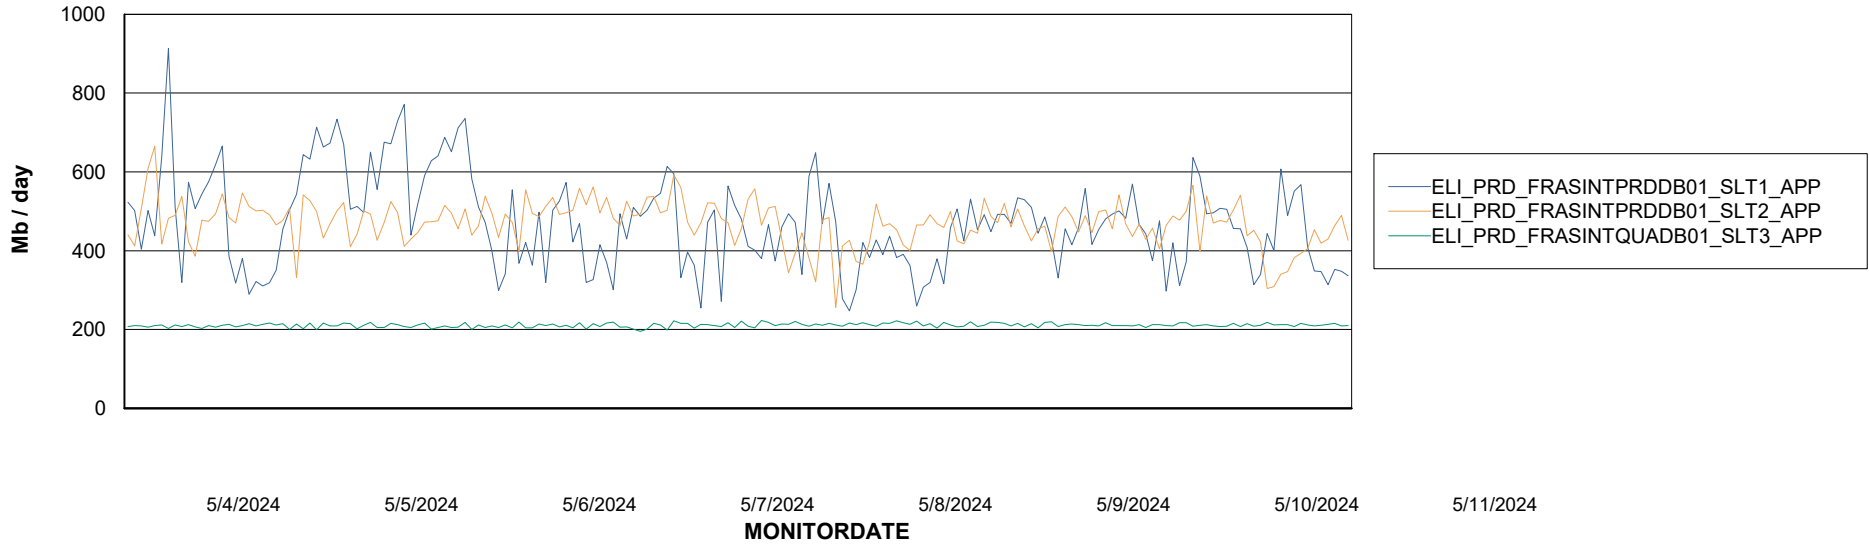

ABSSolute Application Server Services

Avg memory used per ABS Server Service