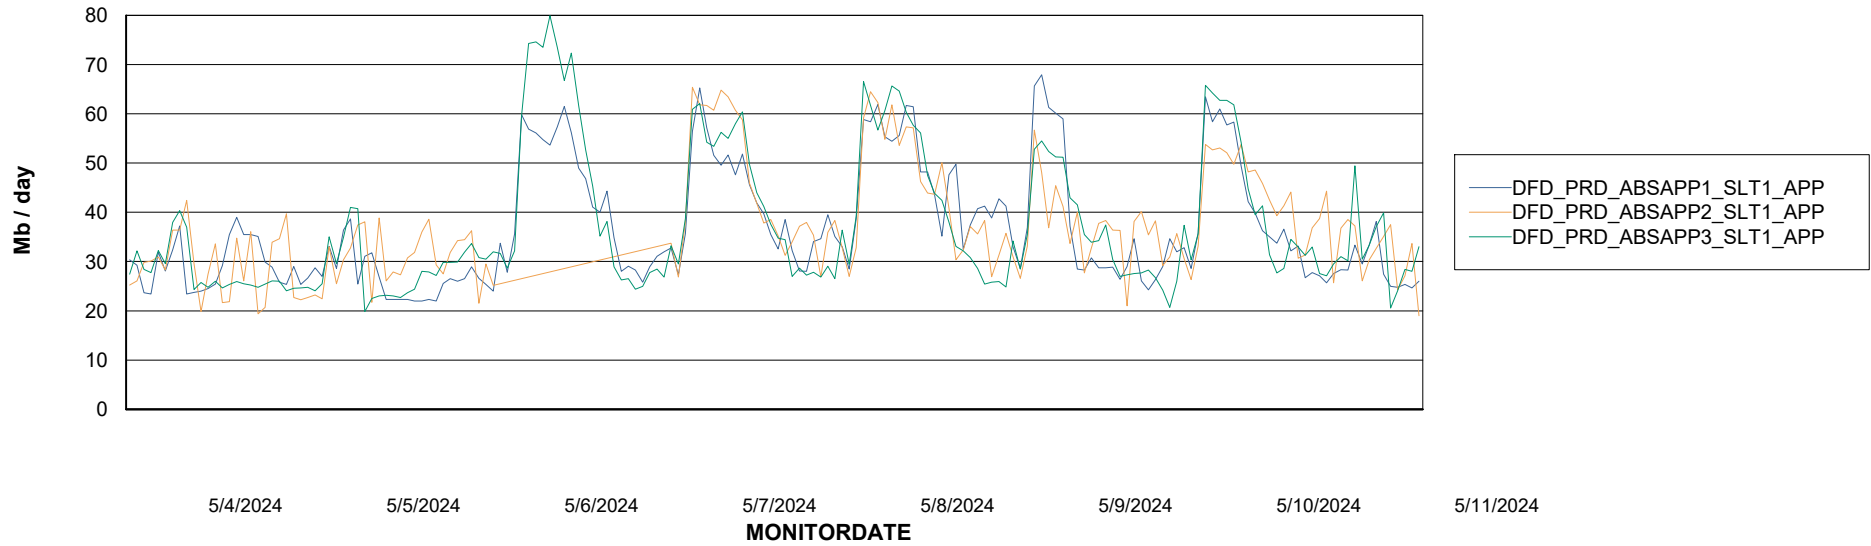

ABSSolute Application Server Services

Avg memory used per ABS Server Service