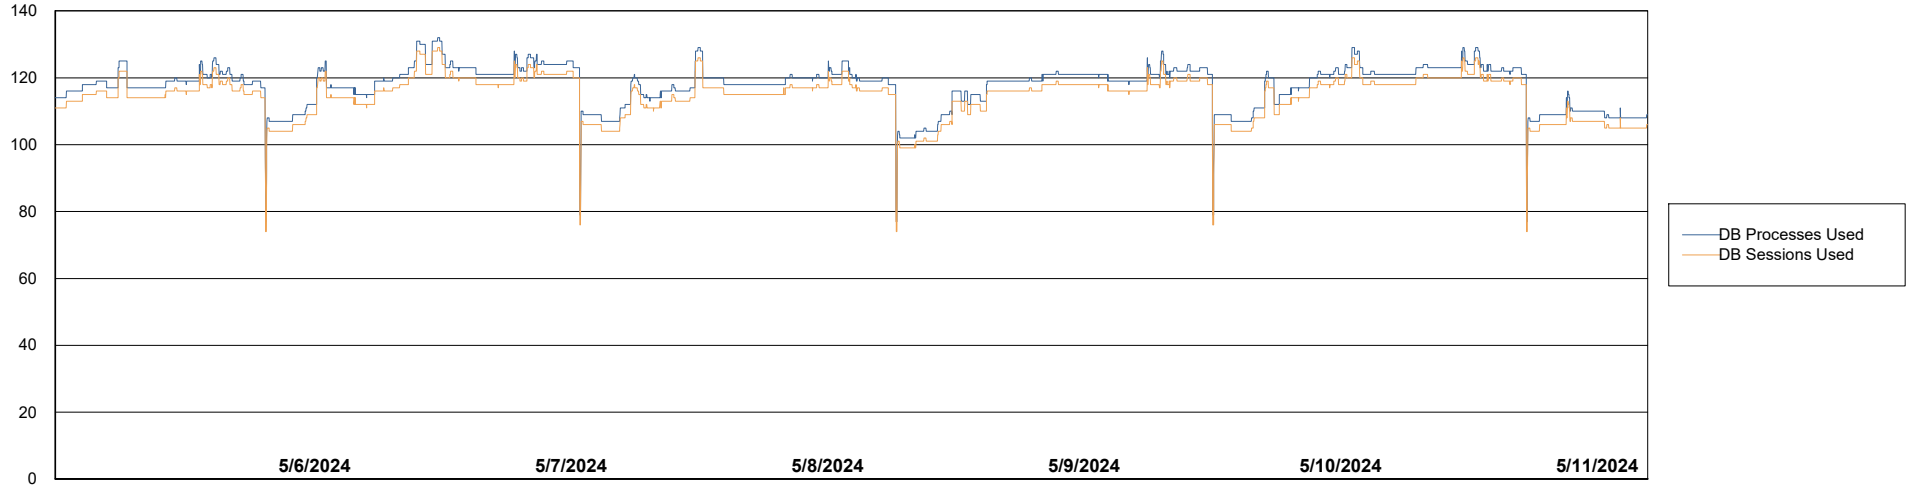

Database Performance DFD_PRD_S-S-ORACLE01-F_ABS1

DB Processes Max 600
DB Sessions Max 4