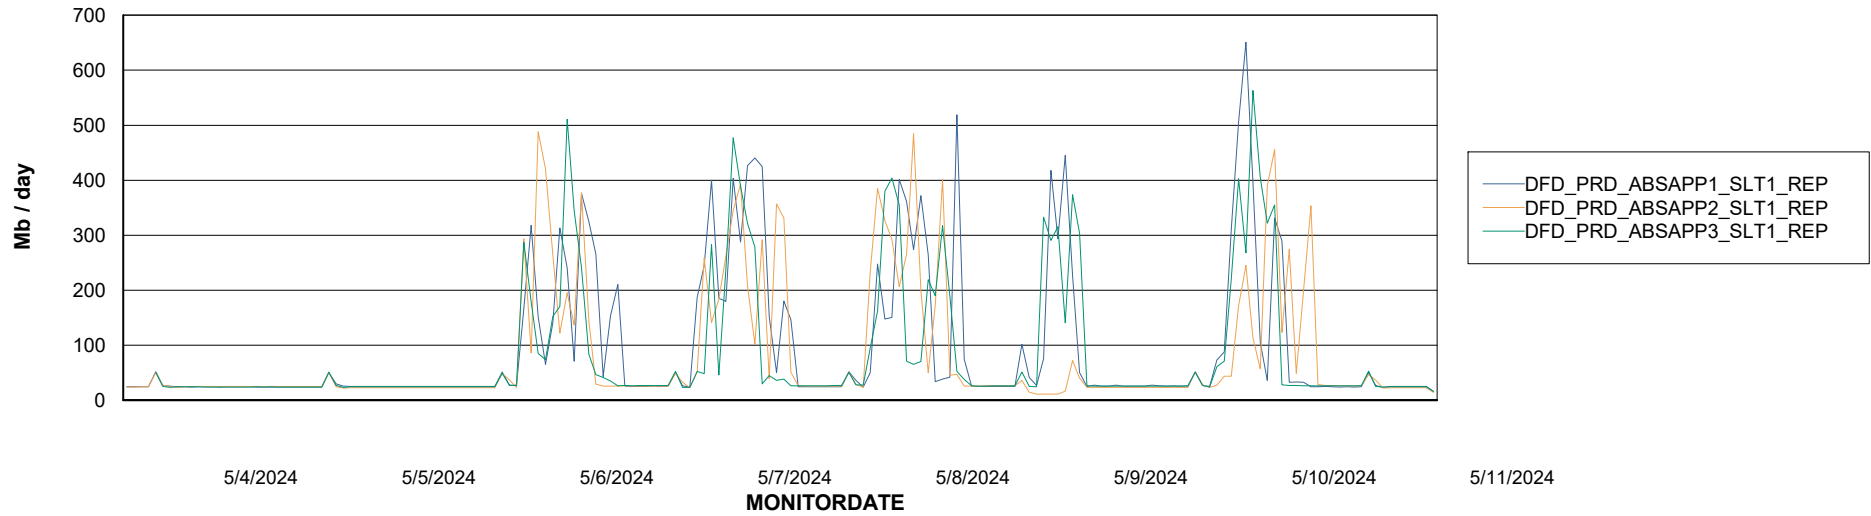

ABSSolute Application ReportServer Services

Avg memory used per ReportServer Service