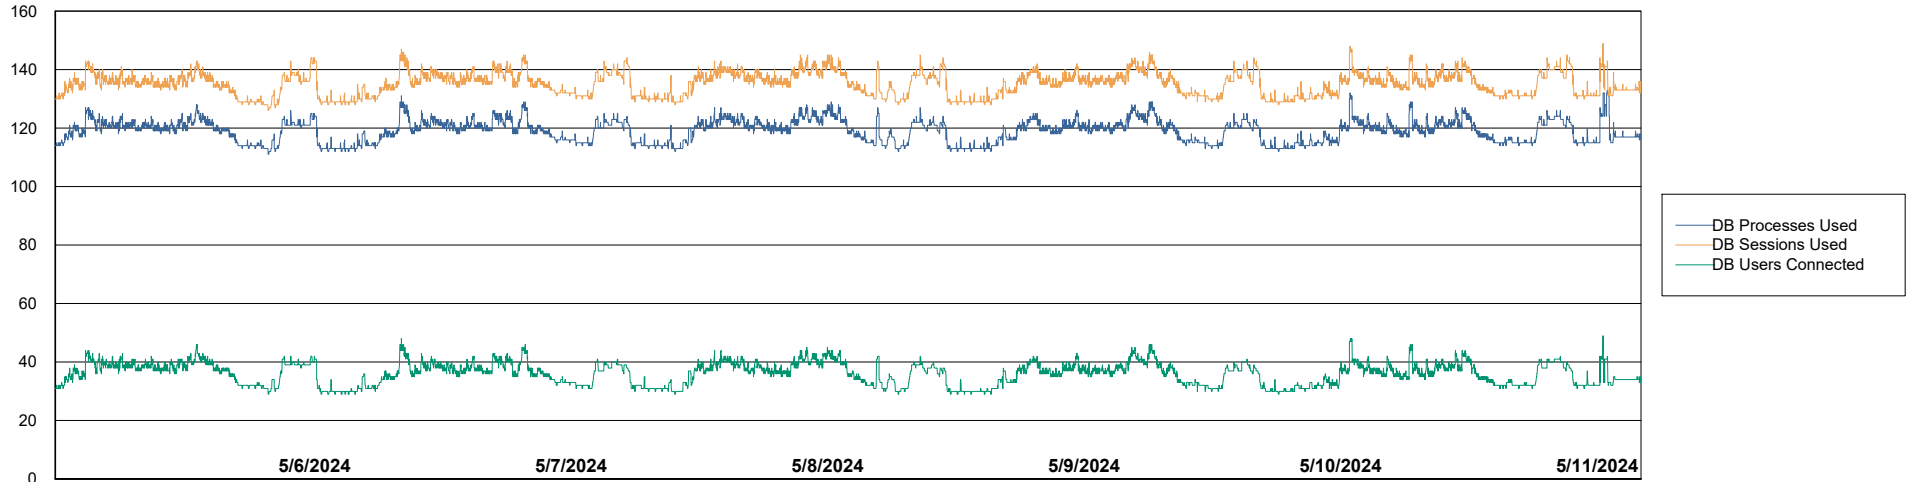

Database Performance CUS_PRD_ABSDB1_ABS1