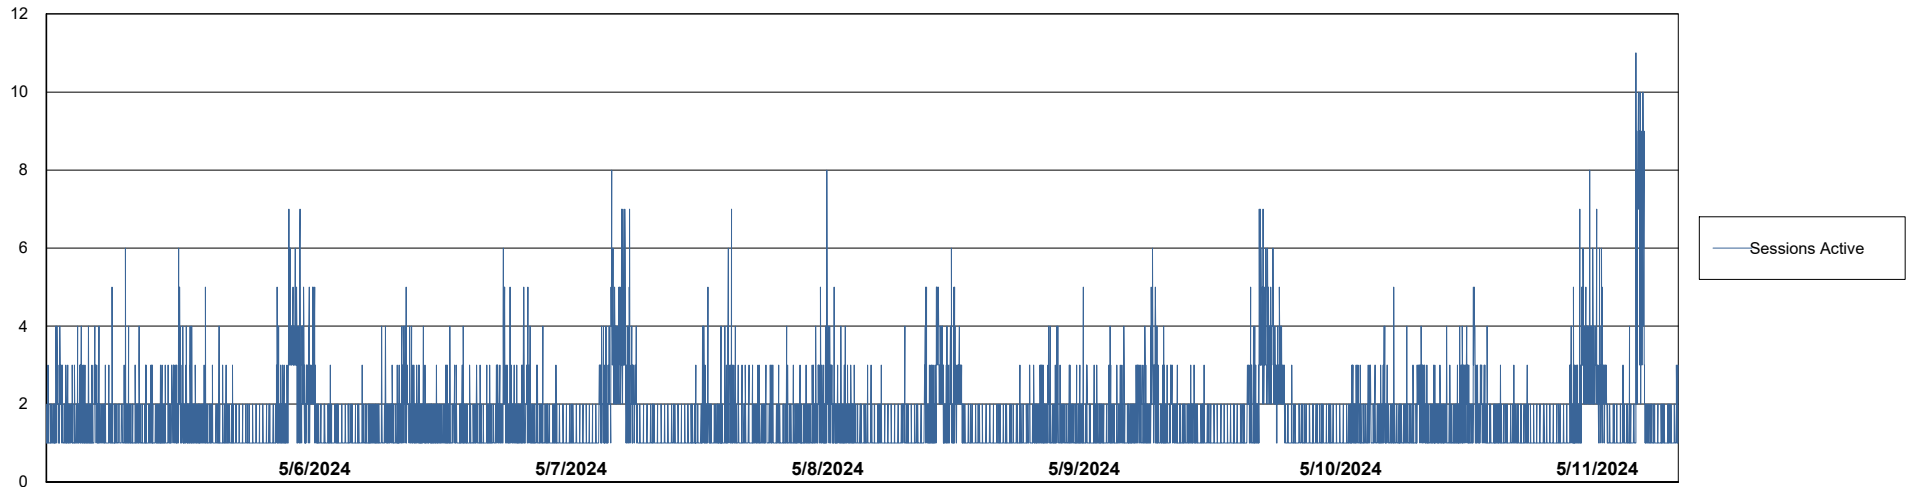

Weekly SLA Customer Report

Customer CUS_Production (24/7)
Database ID 131

Harddisk Usage CUS_PRD_ABSWEBPROD

	Free disk space on C: (%)	Total disk space on C: (Gb)	Used disk space on C: (Gb)
5/11/2024	89	199	22
5/10/2024	89	199	22
5/9/2024	89	199	22
5/8/2024	89	199	22
5/7/2024	89	199	22
5/6/2024	89	199	22
5/5/2024	89	199	22

Weekly SLA Customer Report

Customer CUS_Production (24/7)
Database ID 131

Database Performance CUS_PRD_ABSDB1_ABS1

Weekly SLA Customer Report

Customer CUS_Production (24/7)
Database ID 131

Database Performance CUS_PRD_ABSDB2_HSBABS1