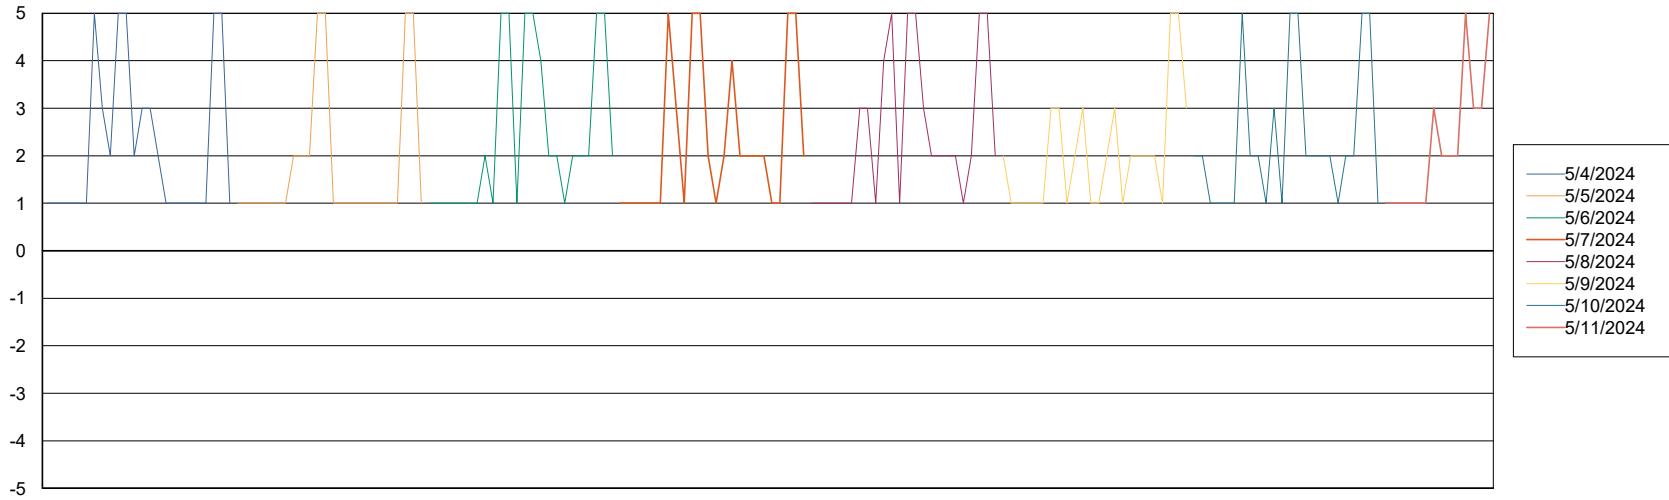

Recovery lag for last 7 days