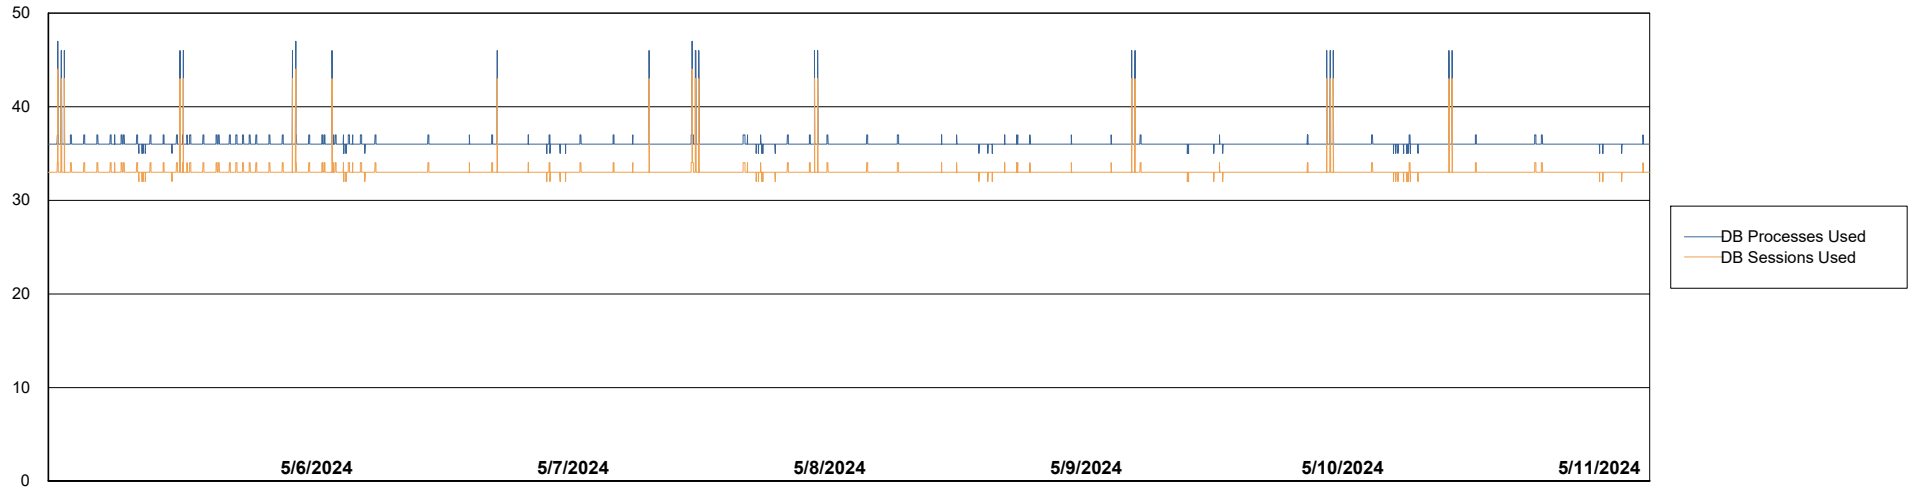

Database Performance CUS_PRD_ABSDB2_HSBABS1

DB Processes Max 1,000