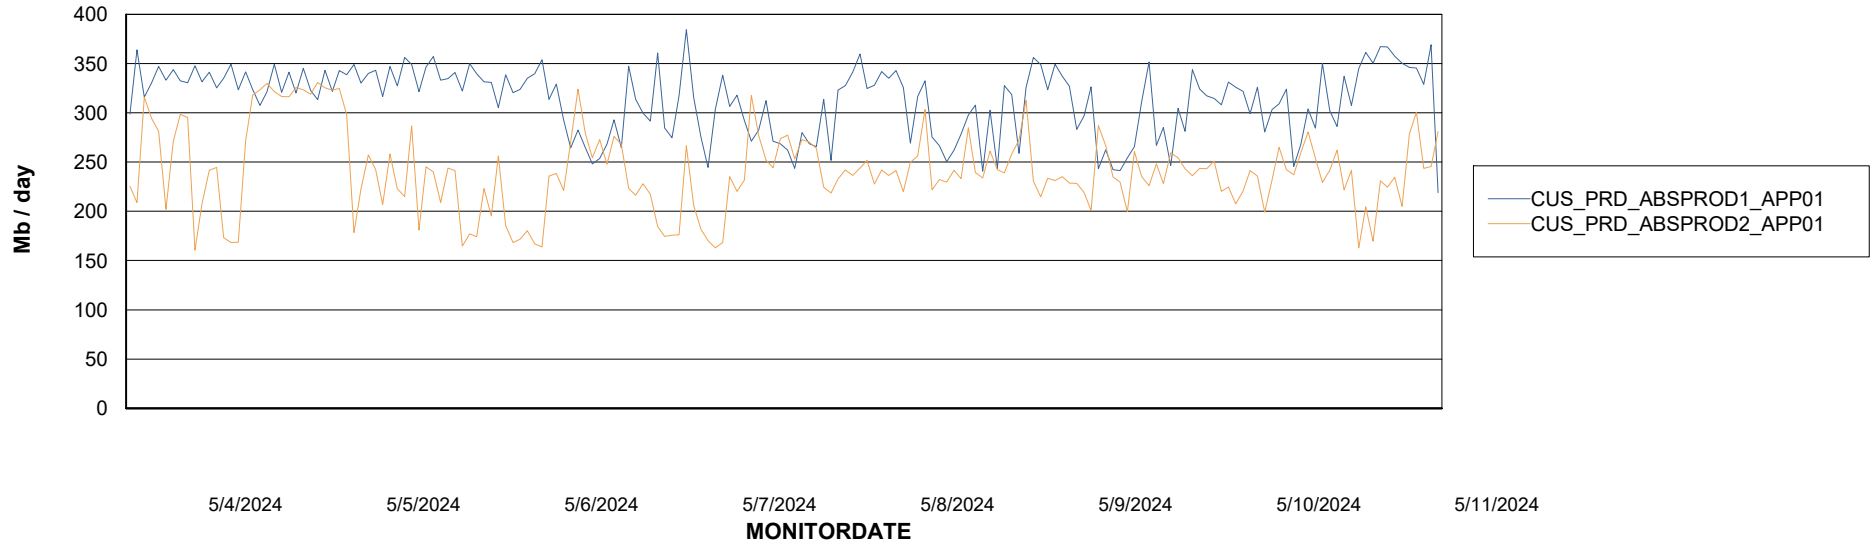

ABSSolute Application Server Services

Avg memory used per ABS Server Service