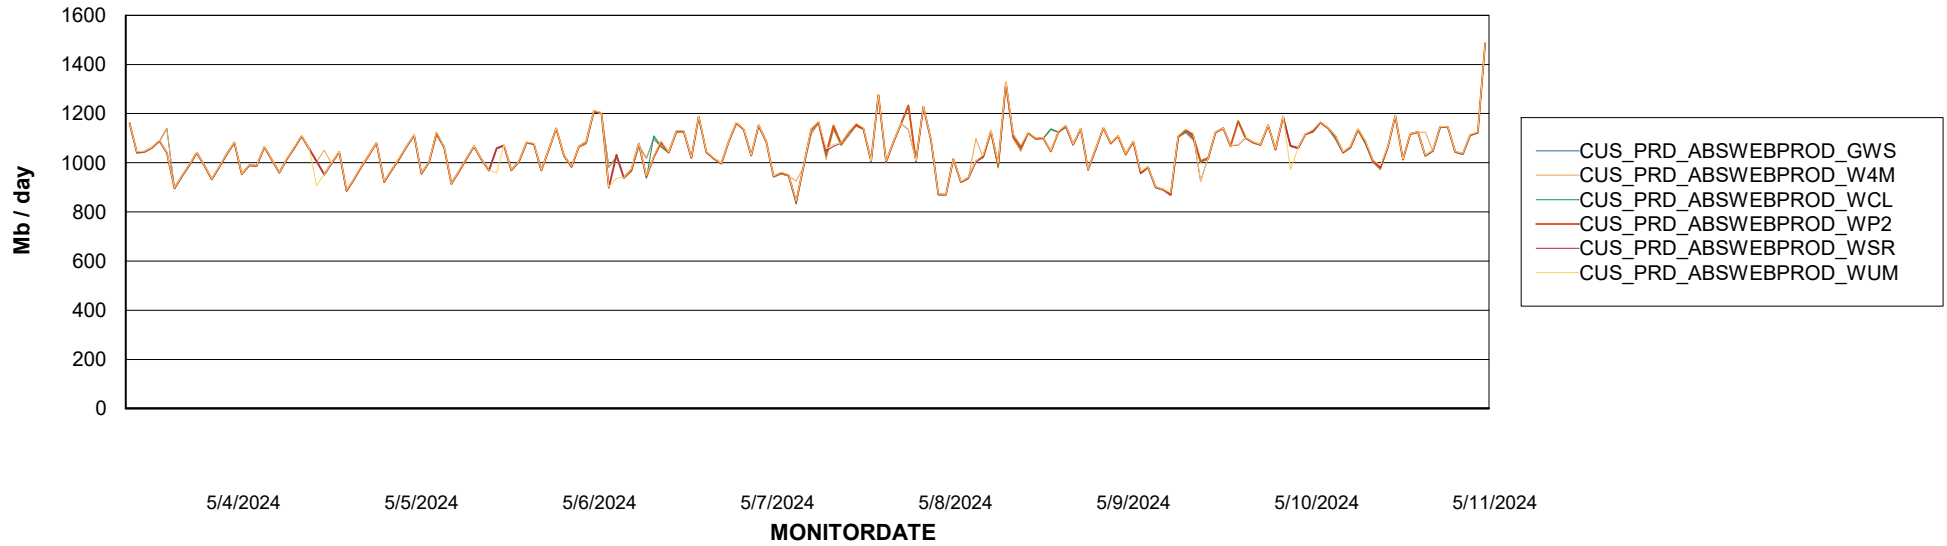

Avg memory used per ReportServer Service

Weekly SLA Customer Report

Customer CUS_Production (24/7)
Database ID 131

ABSSolute Web Component Services

Avg memory used per ABS Web component

Weekly SLA Customer Report