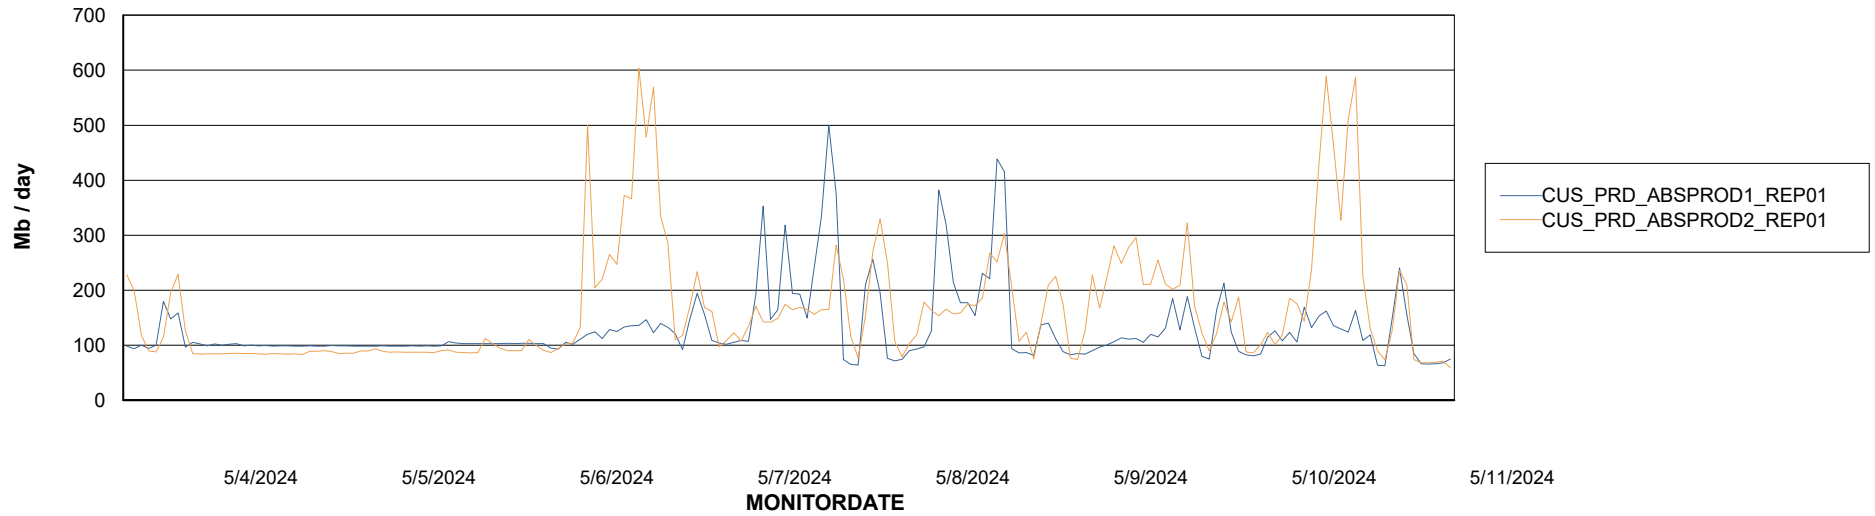

ABSSolute Application ReportServer Services

Avg memory used per ReportServer Service