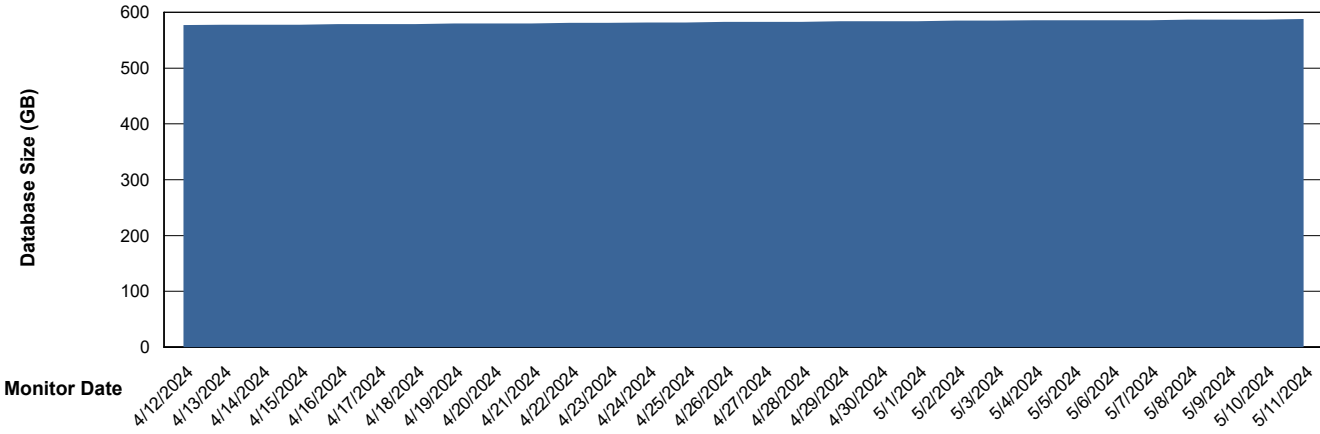

DB Processes Max 1,000

Weekly SLA Customer Report

Customer CUS_Production (24/7)
 Database ID 131

DATABASE SIZE CUS_PRD_ABSDB1_ABS1

Database growth over last month

Database Tablespace CUS_PRD_ABSDB1_ABS1

Date	Tablespace Name	Filesize (Gb)	Usedsize (Gb)	Percentage free
5/11/2024	ABSDATA	262	221	16
	INDX	418	351	16
5/10/2024	ABSDATA	262	221	16
	INDX	418	351	16
5/9/2024	ABSDATA	262	220	16
	INDX	418	351	16
5/8/2024	ABSDATA	262	220	16
	INDX	418	351	16
5/7/2024	ABSDATA	262	220	16
	INDX	418	351	16
5/6/2024	ABSDATA	262	220	16
	INDX	418	350	16
5/5/2024	ABSDATA	262	220	16
	INDX	418	350	16

Weekly SLA Customer Report

Customer CUS_Production (24/7)
Database ID 131

Standby Database Health CUS_Production (24/7)

Recovery lag for last 7 days

Weekly SLA Customer Report

Customer CUS_Production (24/7)
Database ID 131