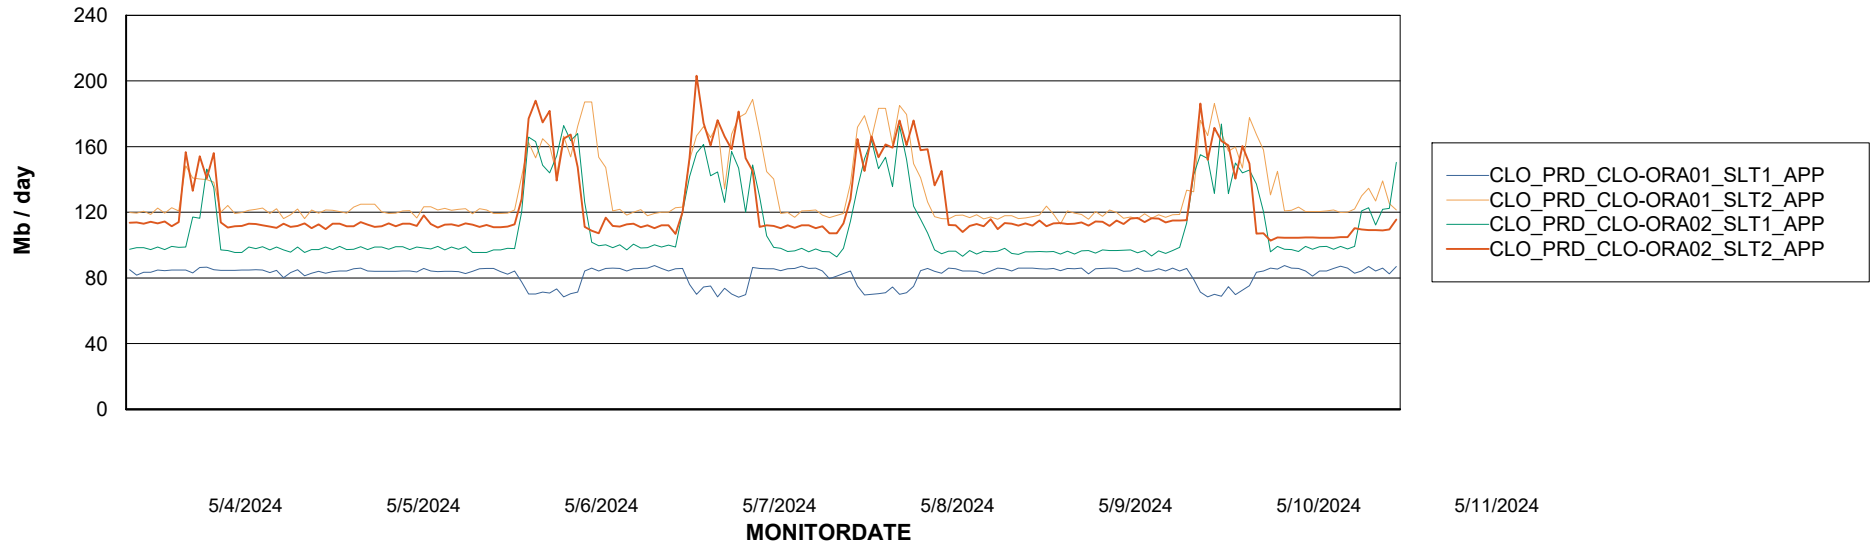

ABSSolute Application Server Services

Avg memory used per ABS Server Service