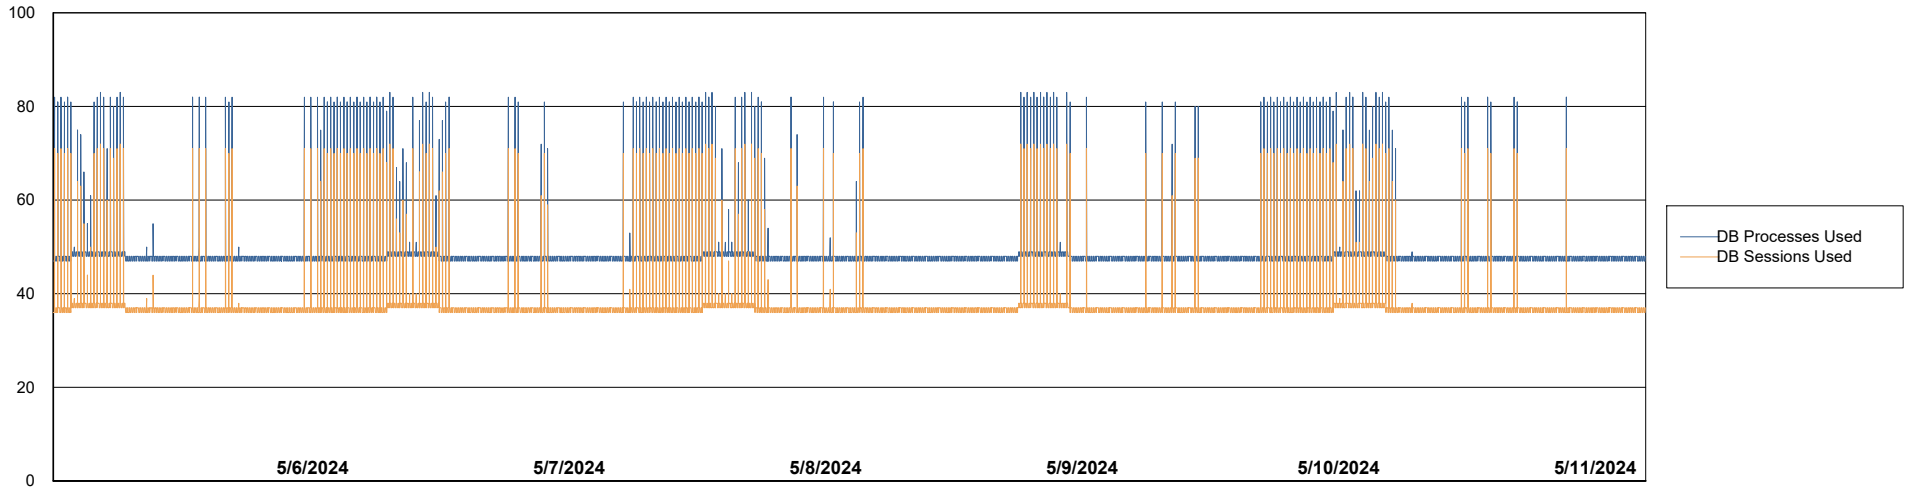

Database Performance CLO_PRD_CLO-ORA02_HSBABS1

DB Processes Max 1,000