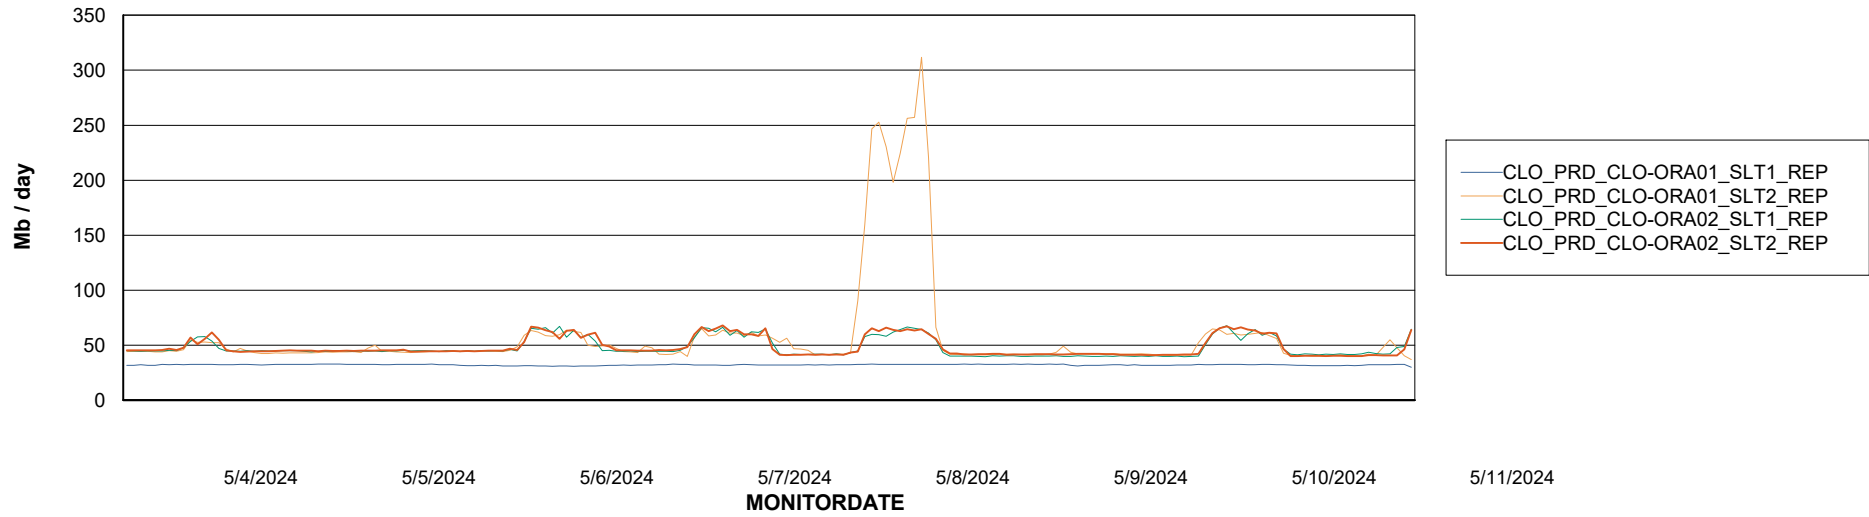

Avg memory used per ABS Server Service

Avg users per day per ABS server

Weekly SLA Customer Report

Customer CLO Production
Database ID 38

ABSSolute Application ReportServer Services

Avg memory used per ReportServer Service