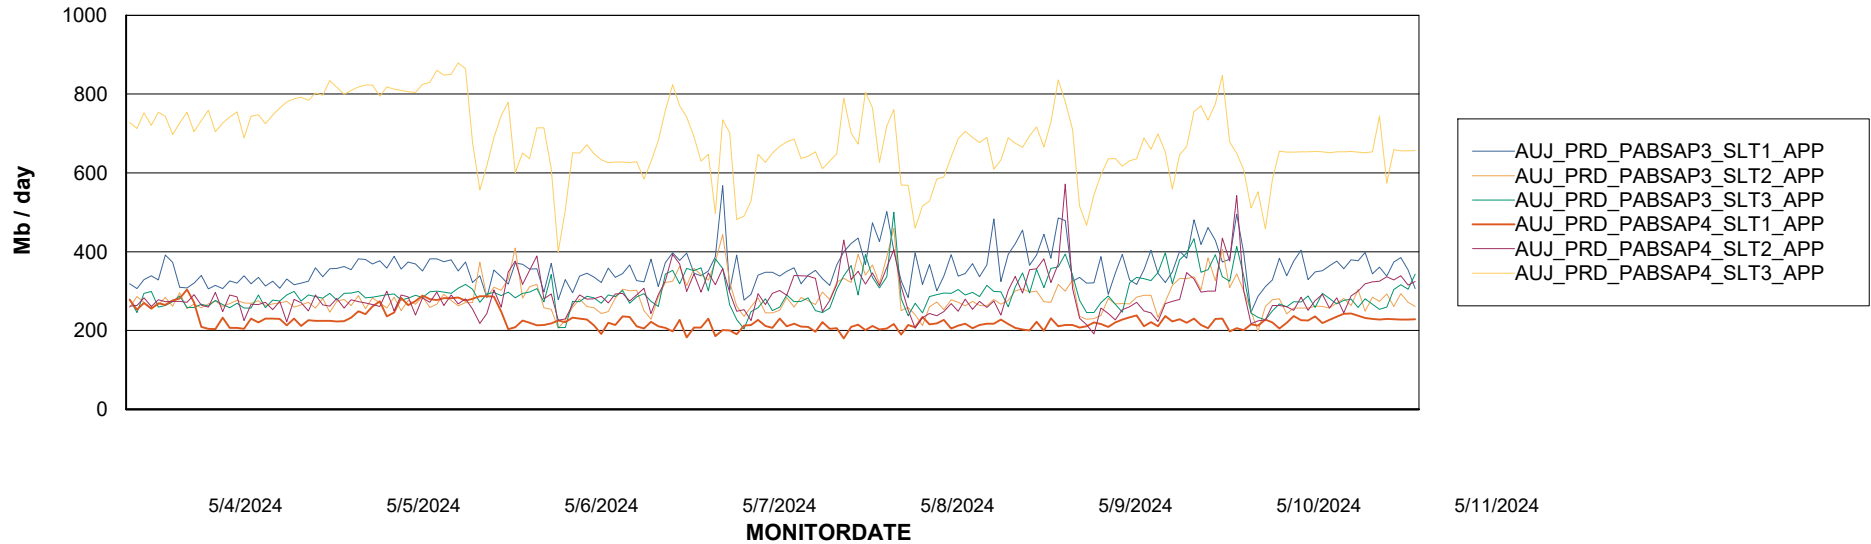

ABSSolute Application Server Services

Avg memory used per ABS Server Service