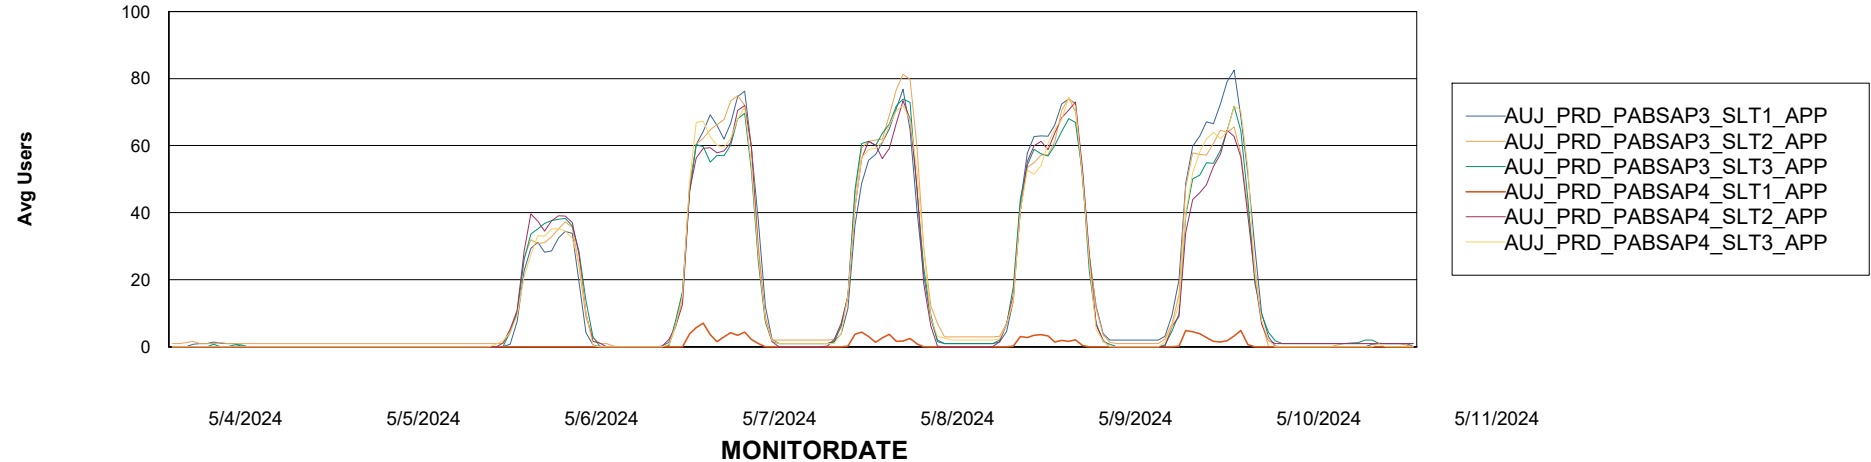

Avg users per day per ABS server