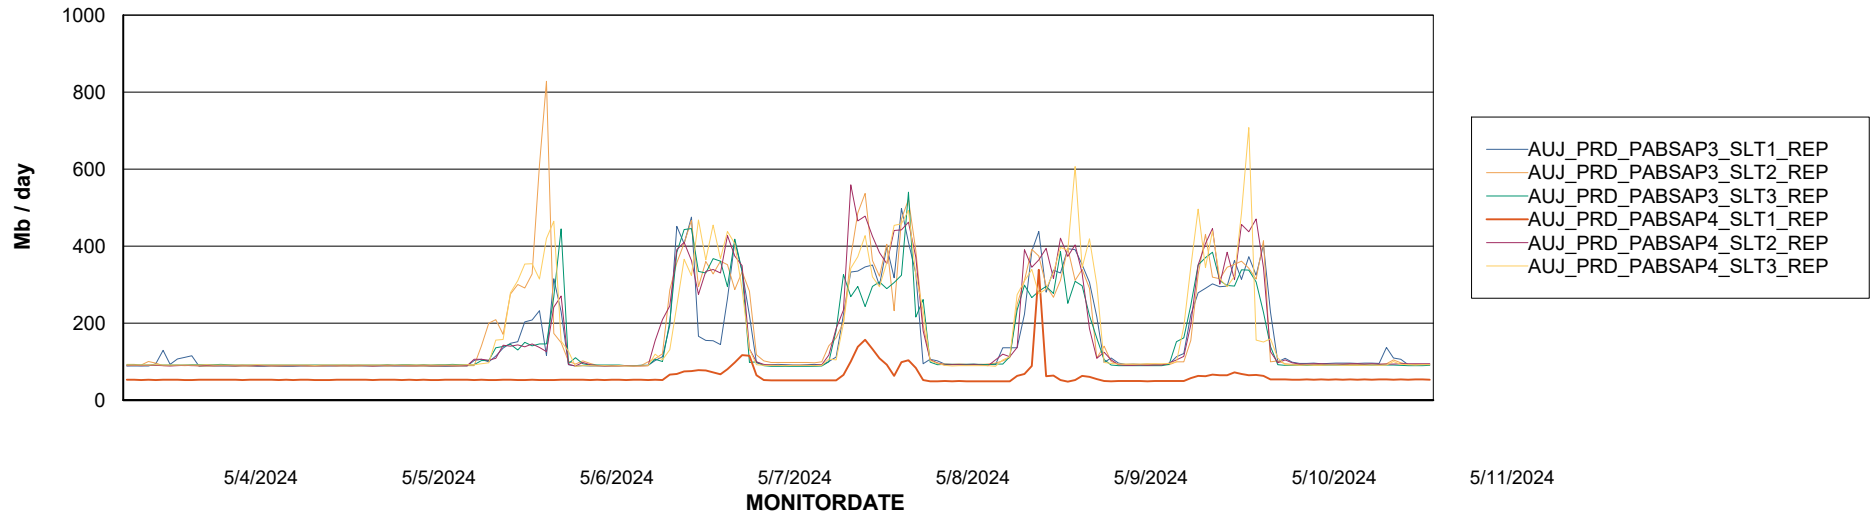

ABSSolute Application ReportServer Services

Avg memory used per ReportServer Service