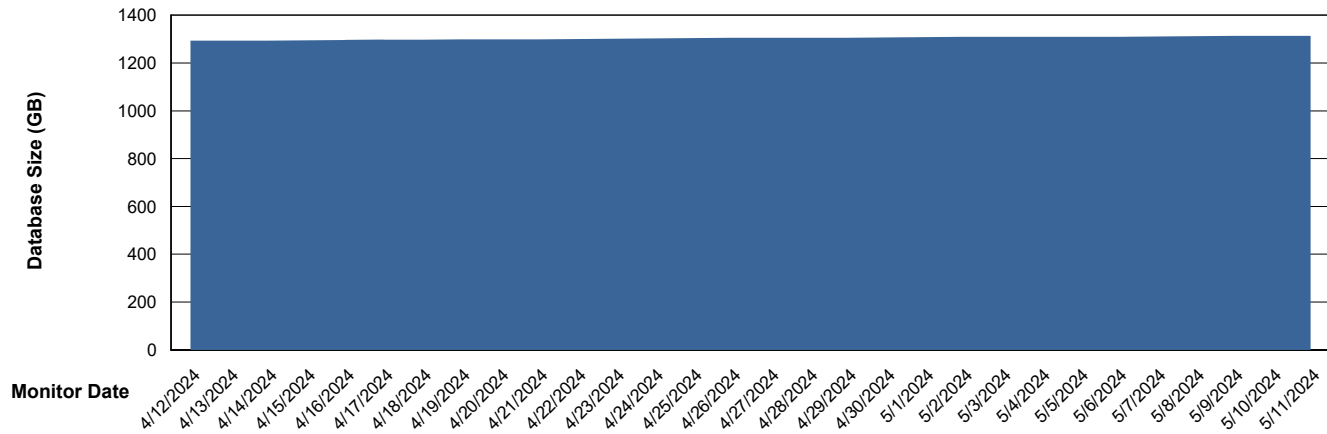

# Weekly SLA Customer Report

Customer AUJ\_Production  
Database ID 185

DATABASE SIZE AUJ\_BI2\_DB

### Database growth over last month

DATABASE SIZE AUJ\_DB2\_Primary

### Database growth over last month