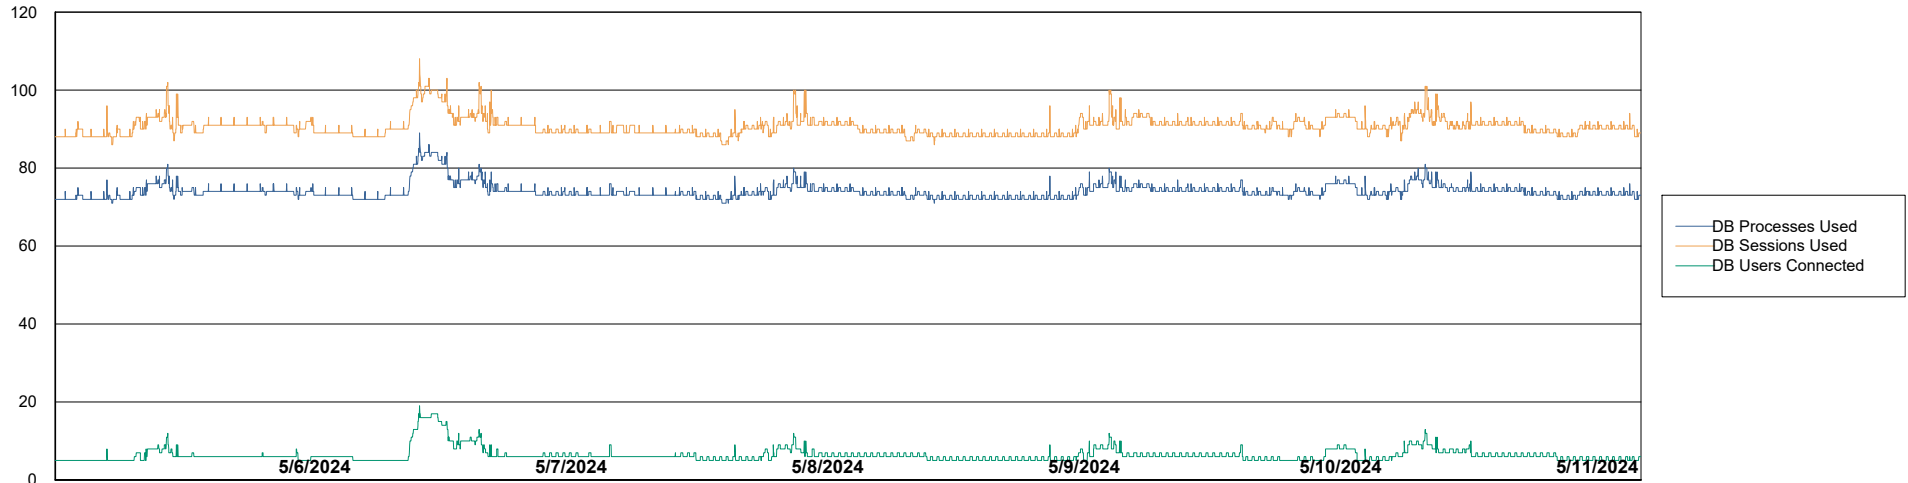

Database Performance AUJ_BI2_DB