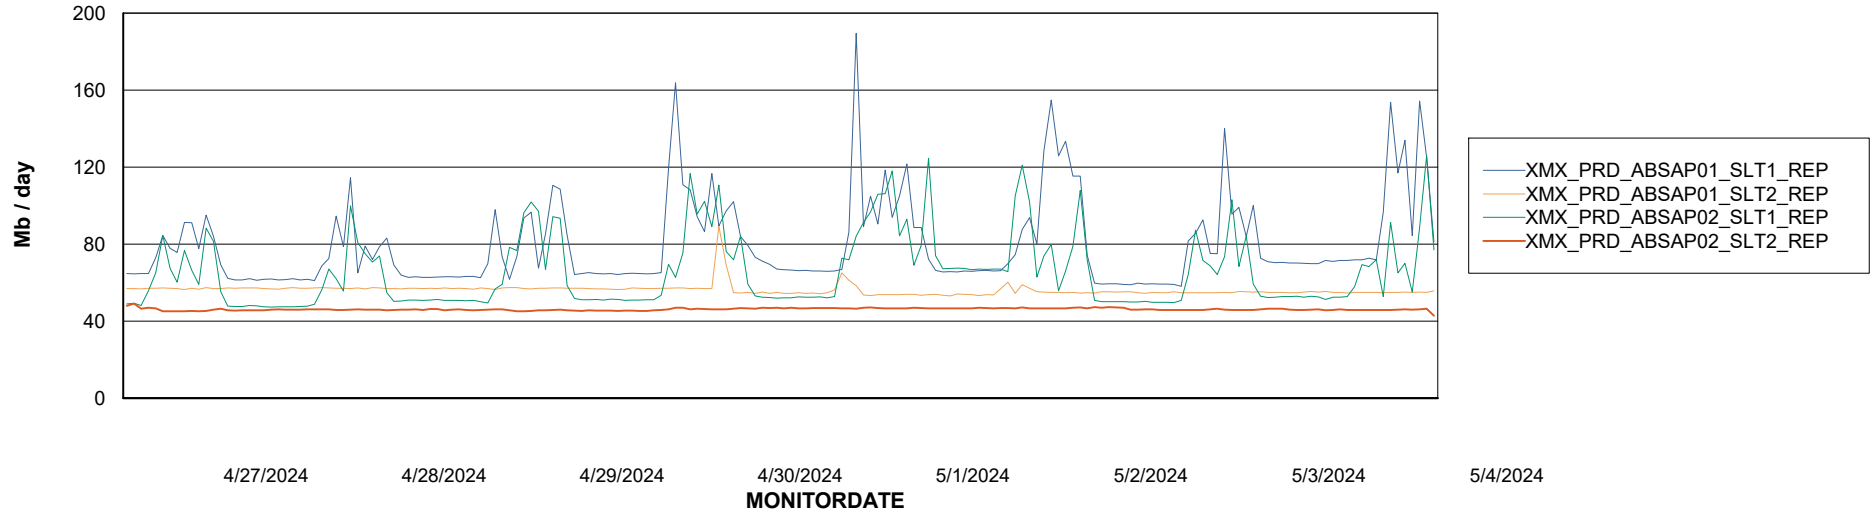

ABSSolute Application ReportServer Services

Avg memory used per ReportServer Service