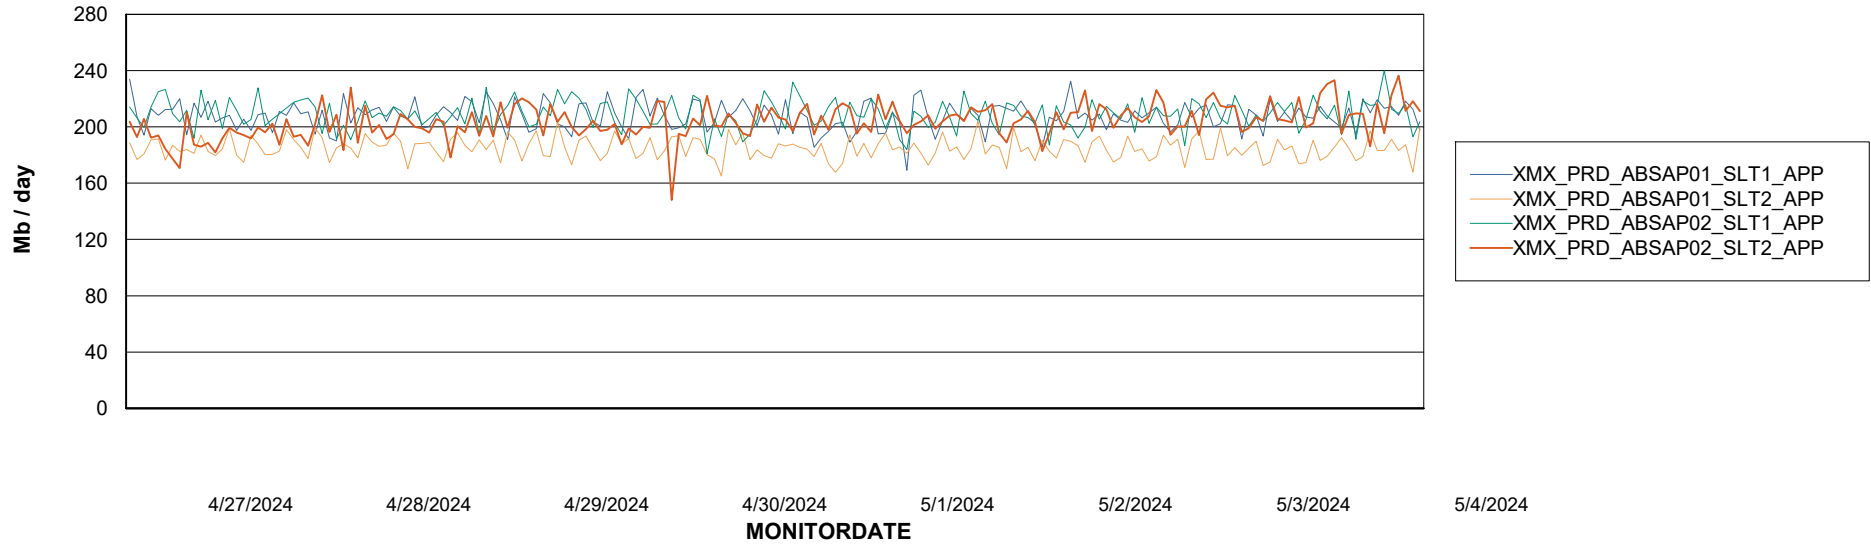

ABSSolute Application Server Services

Avg memory used per ABS Server Service