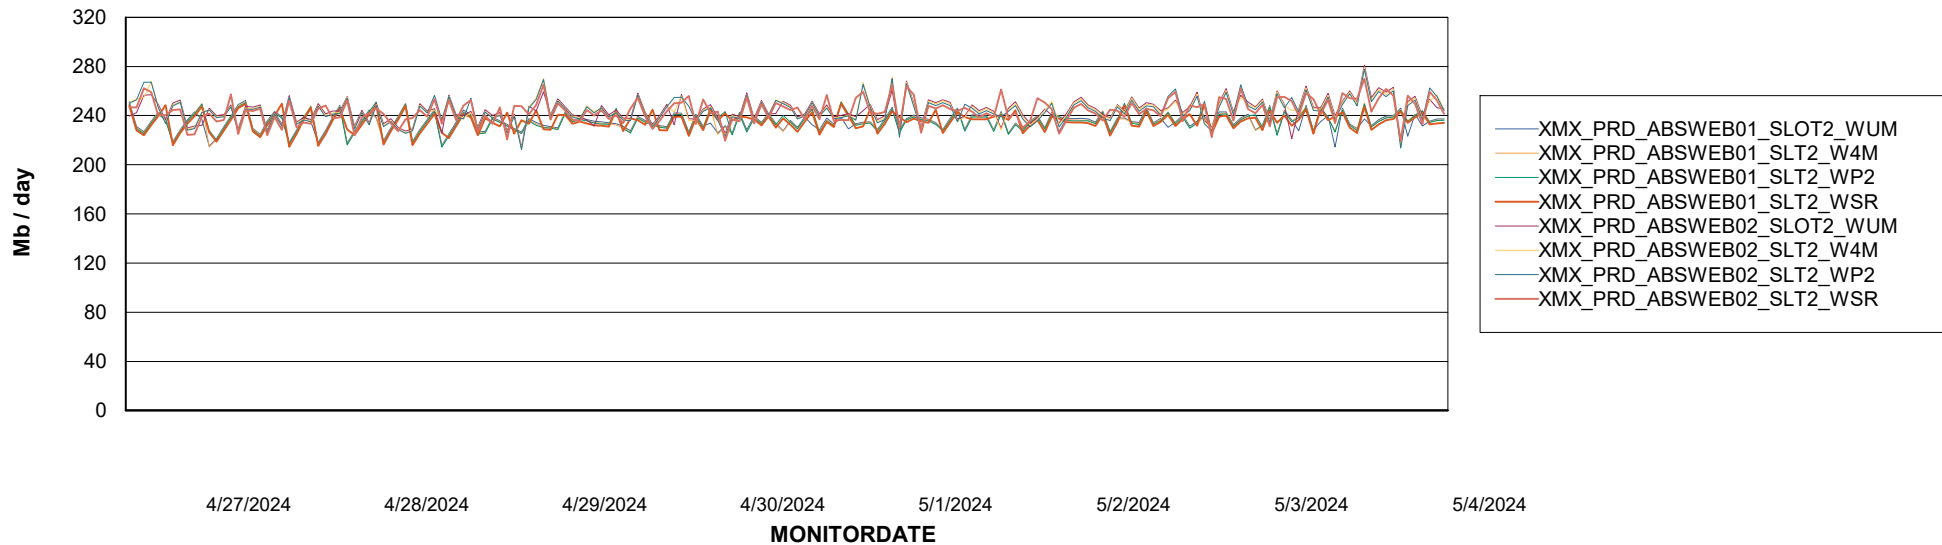

Avg memory used per ReportServer Service

Weekly SLA Customer Report

Customer XMX Production (24/7)
Database ID 146

ABSolute Web Component Services

Avg memory used per ABS Web component

Weekly SLA Customer Report