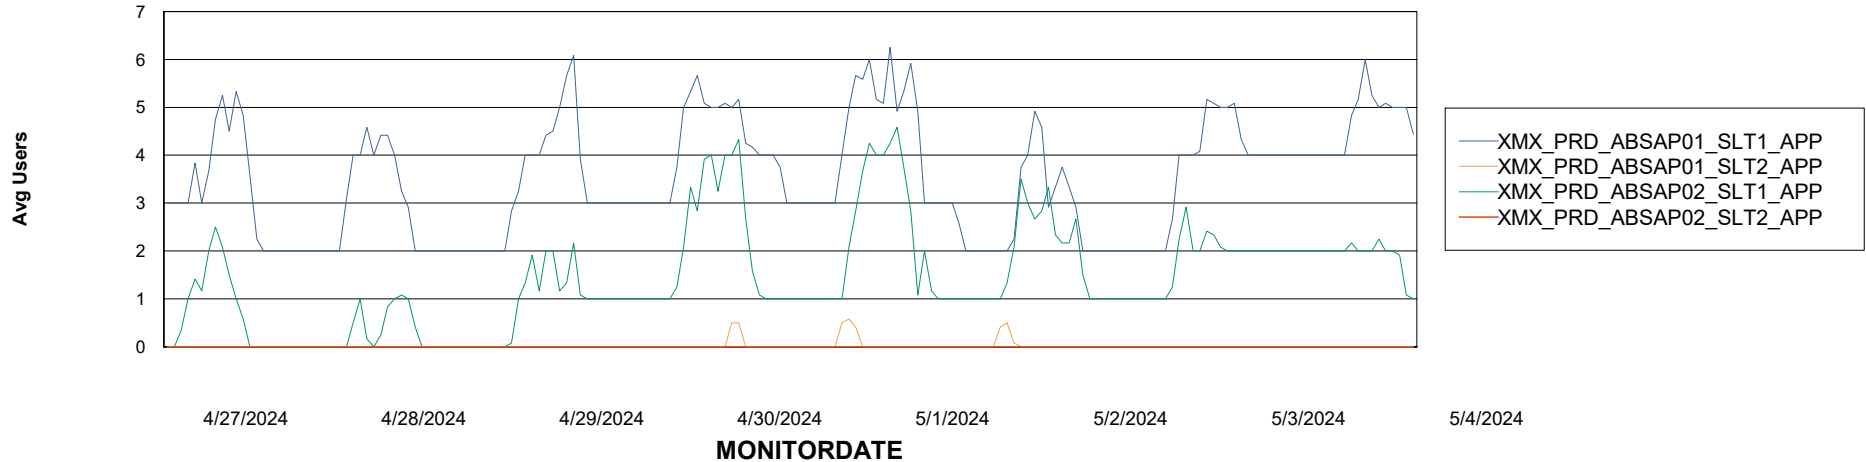

Database Tablespace XMX_PROD_ABSDB01_PRDB_ABS1

Date	Tablespace Name	Filesize (Gb)	Usedsize (Gb)	Percentage free
5/4/2024	ABSDATA	10	7	25
	INDX	8	0	100
5/3/2024	ABSDATA	10	7	26
	INDX	8	0	100
5/2/2024	ABSDATA	10	7	26
	INDX	8	0	100
5/1/2024	ABSDATA	10	7	27
	INDX	8	0	100
4/30/2024	ABSDATA	10	7	28
	INDX	8	0	100
4/29/2024	ABSDATA	10	7	28
	INDX	8	0	100
4/28/2024	ABSDATA	10	7	28
	INDX	8	0	100

Weekly SLA Customer Report

Customer XMX Production (24/7)
Database ID 146

Standby Database Health XMX Production (24/7)

Recovery lag for last 7 days

Weekly SLA Customer Report

Customer XMX Production (24/7)
Database ID 146

ABSSolute Application Server Services

Avg memory used per ABS Server Service

Avg users per day per ABS server

Weekly SLA Customer Report

Customer XMX Production (24/7)
Database ID 146

ABSSolute Application ReportServer Services