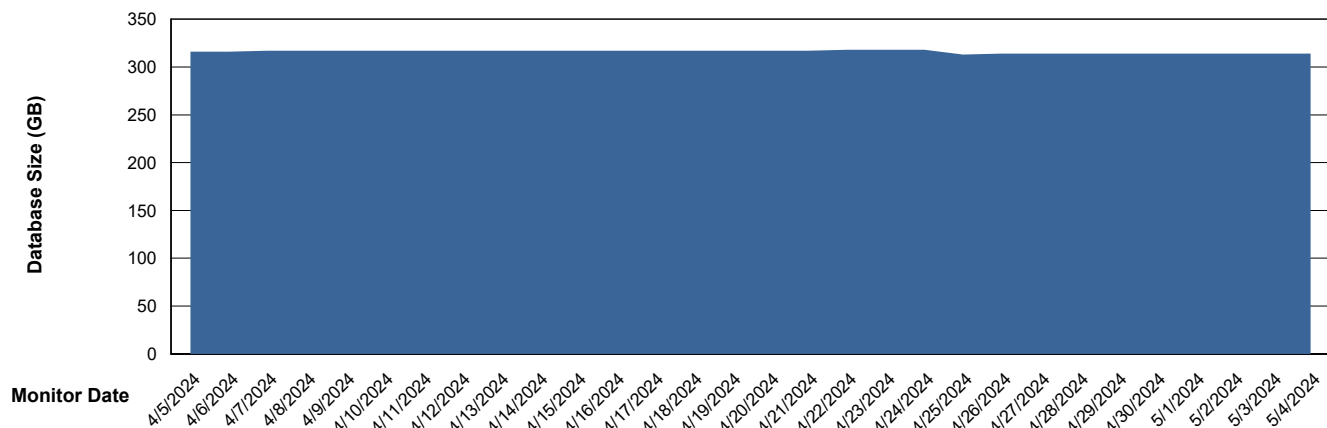

DATABASE SIZE VOS_PRD_ABSORA1-2022_ABS1

Database growth over last month