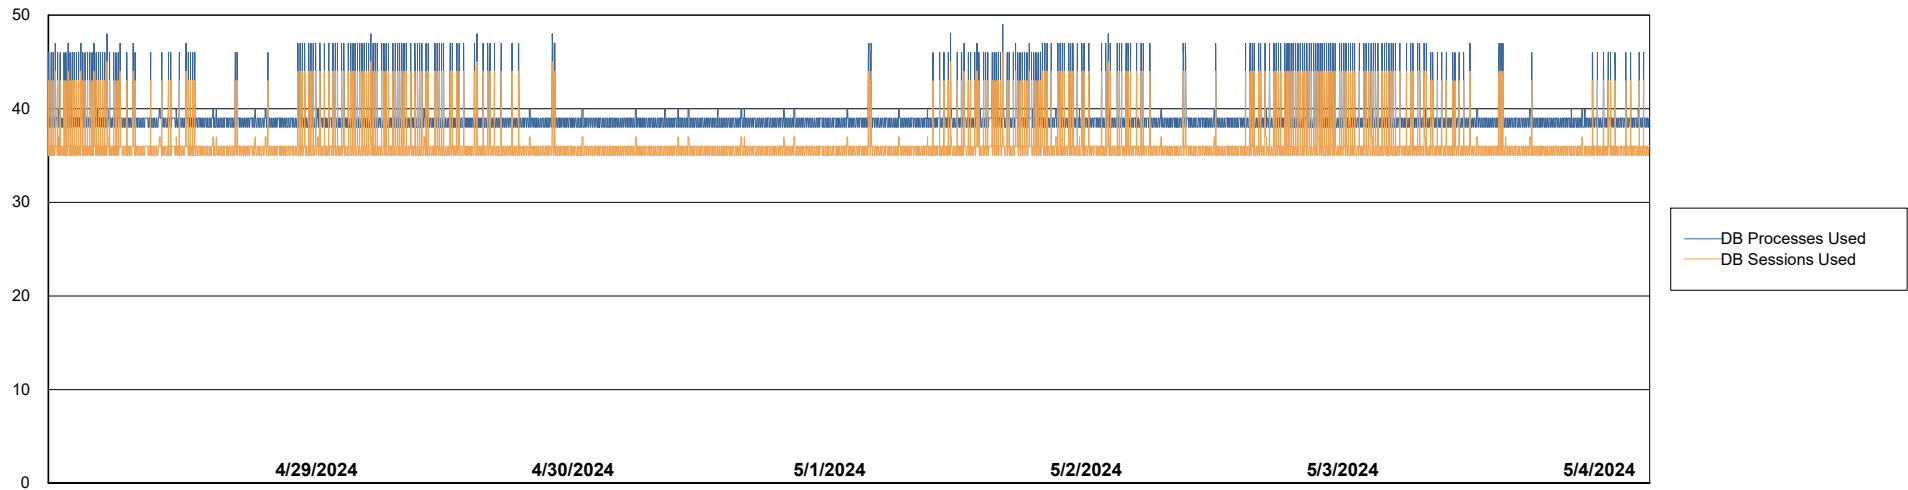

Database Performance VOS_PRD_ABSORA2-2022_HSBABS1

DB Processes Max 1,000