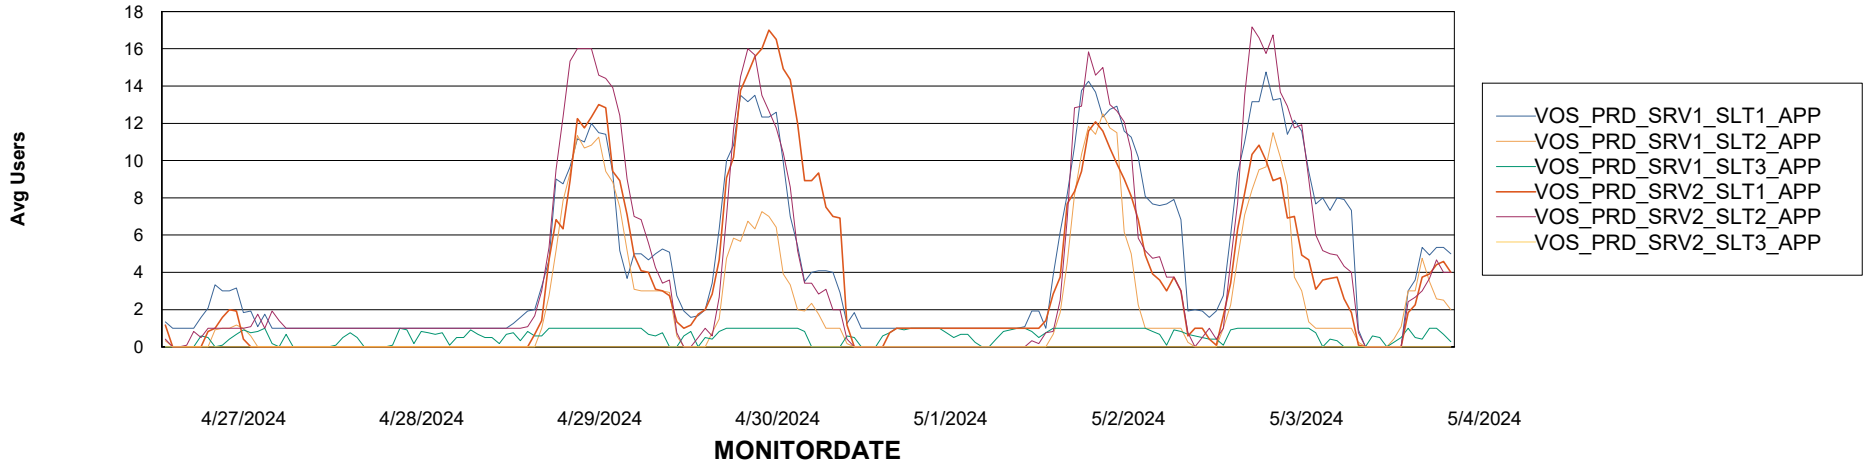

Avg users per day per ABS server