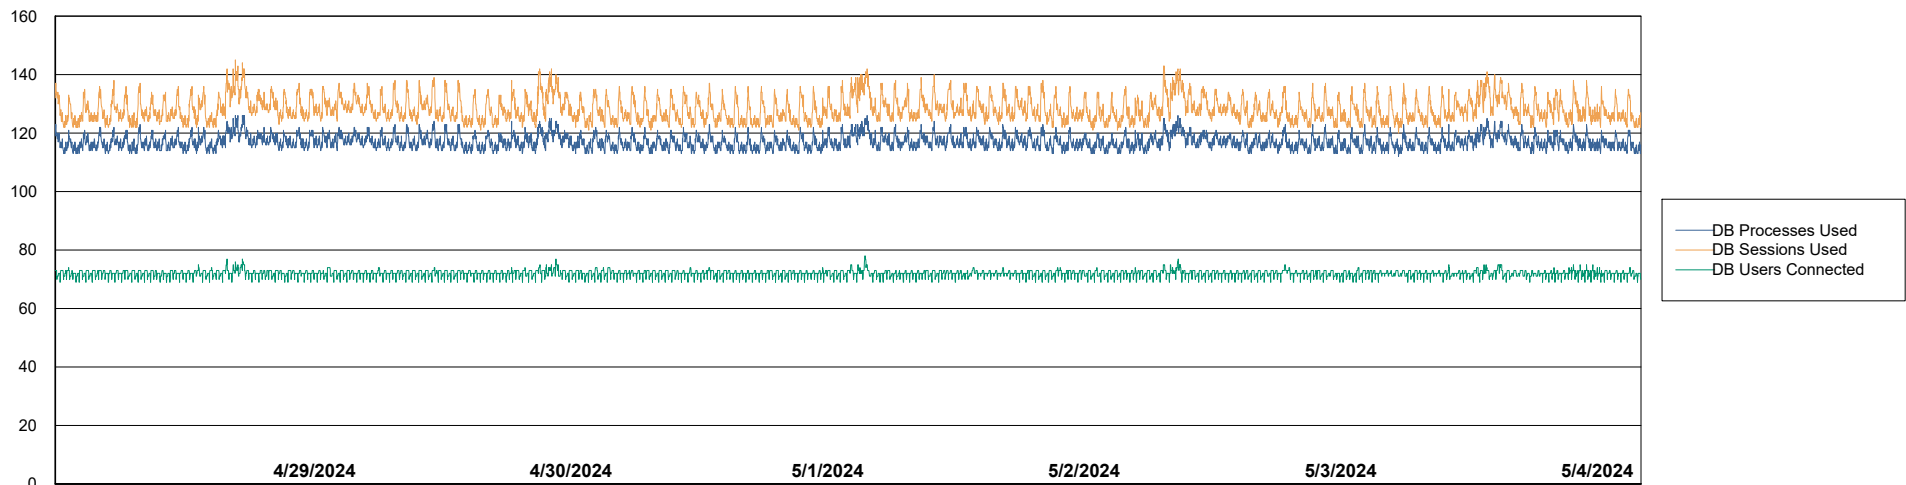

Database Performance VOS_PRD_ABSBI-2018_ABS1