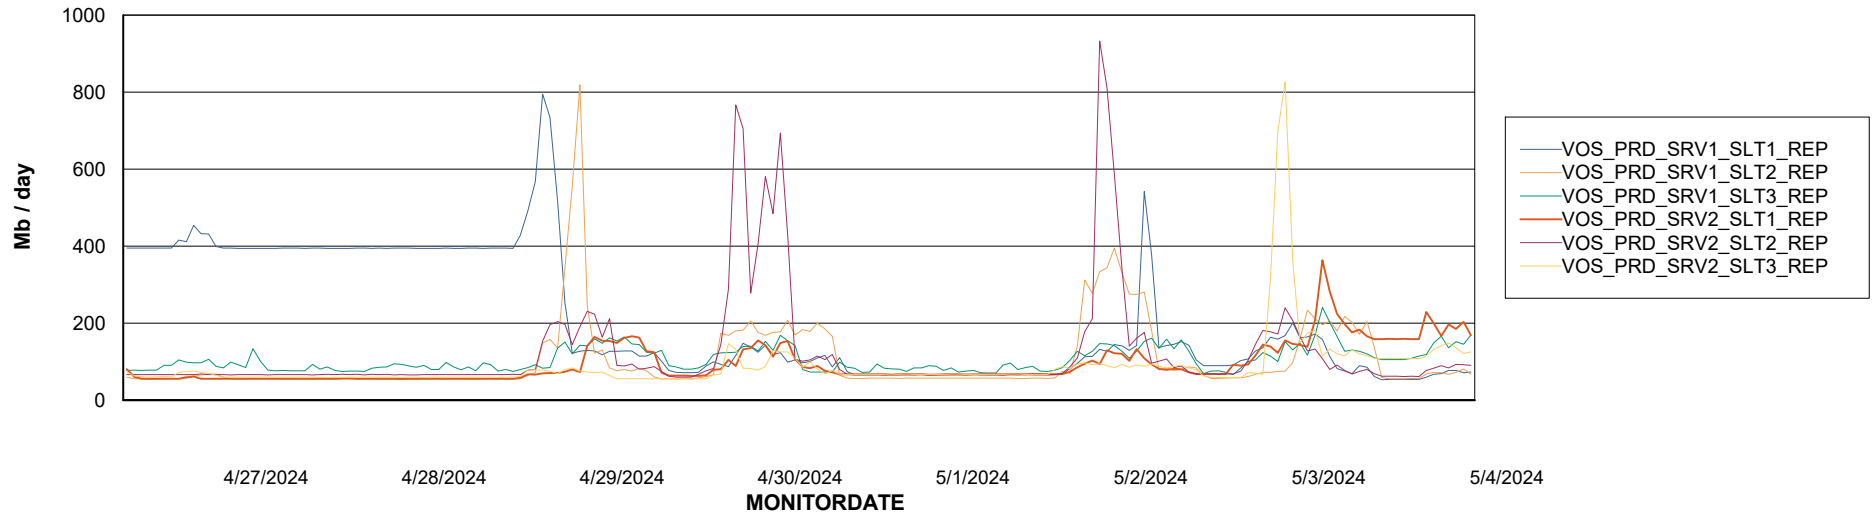

Avg memory used per ABS Server Service

Avg users per day per ABS server

Weekly SLA Customer Report

Customer VOS_Production
Database ID 143

ABSSolute Application ReportServer Services

Avg memory used per ReportServer Service