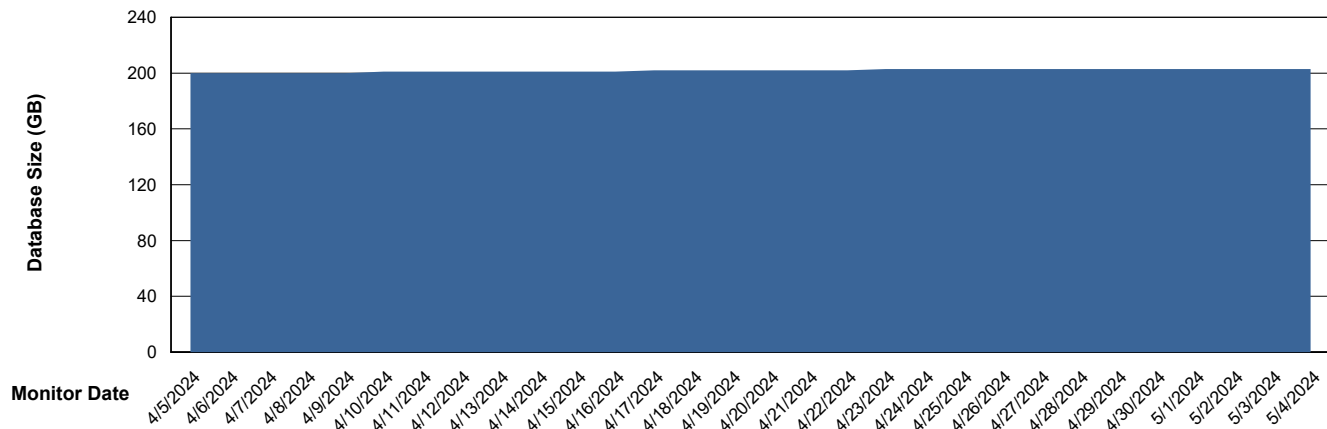

DATABASE SIZE VOS_PRD_ABSBI-2018_ABS1

Database growth over last month