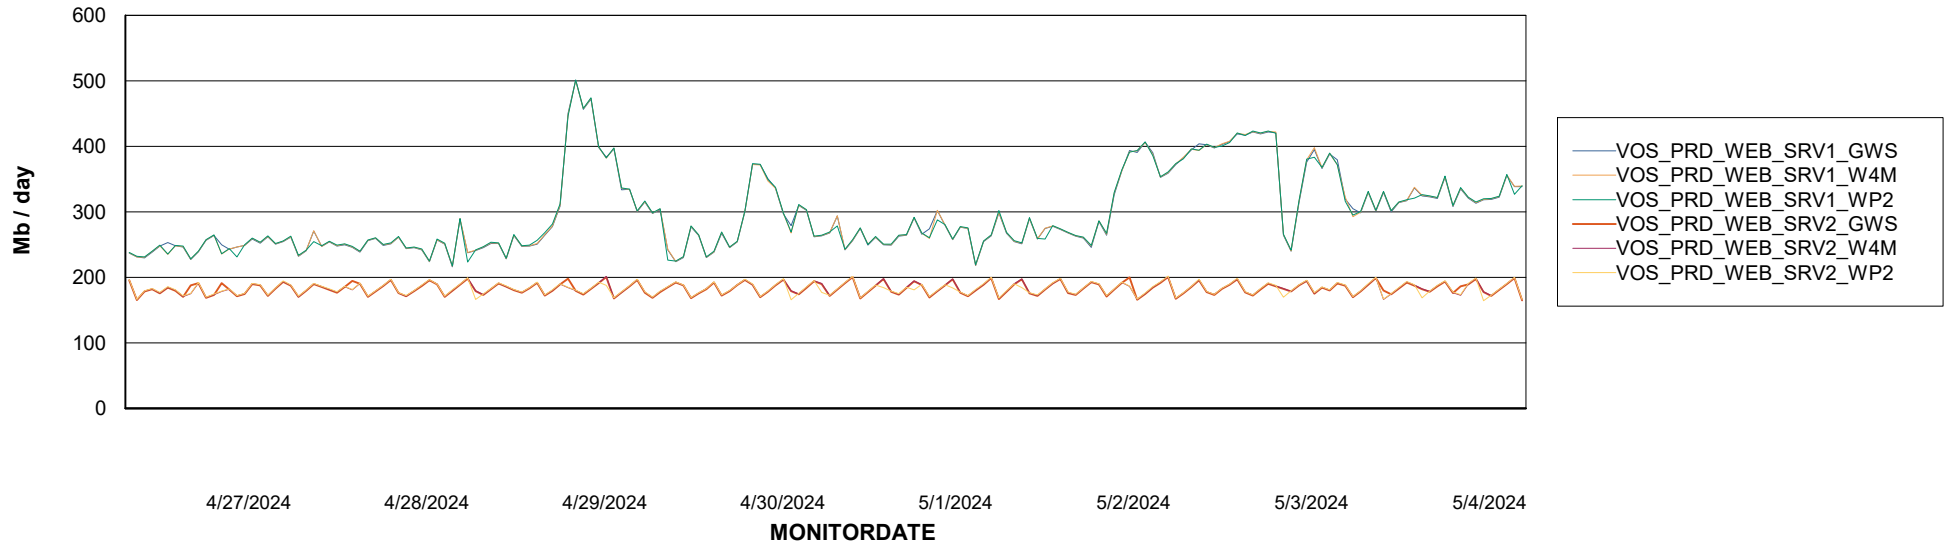

ABSSolute Web Component Services

Avg memory used per ABS Web component