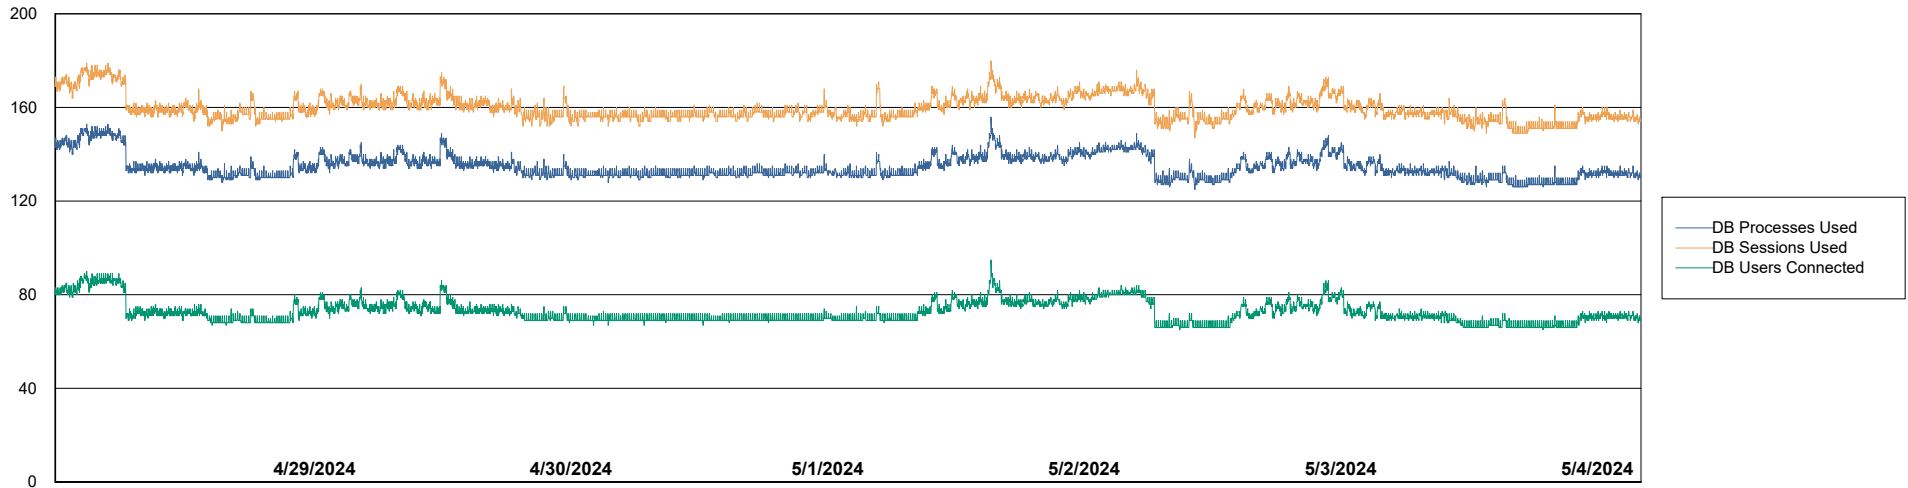

Weekly SLA Customer Report

Customer VOS_Production
Database ID 143

Database Performance VOS_PRD_ABSBI-2018_ABS1

Weekly SLA Customer Report

Customer VOS_Production
Database ID 143

Database Performance VOS_PRD_ABSORA1-2022_ABS1