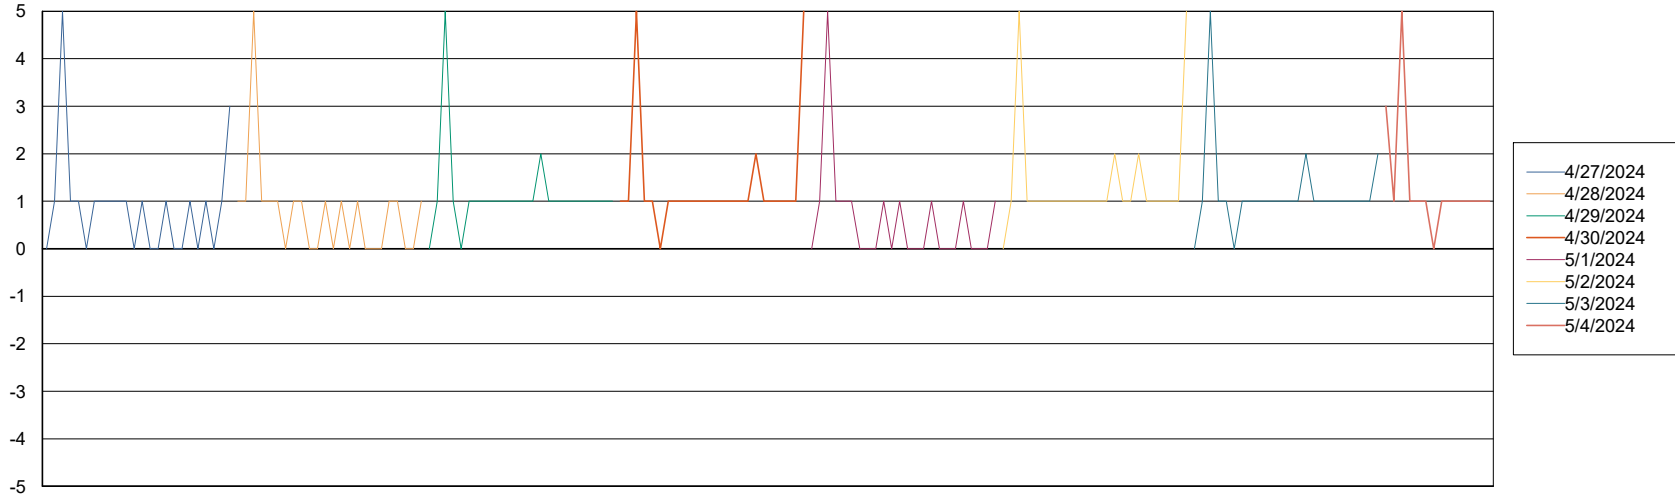

Standby Database Health VOS_Production

Recovery lag for last 7 days