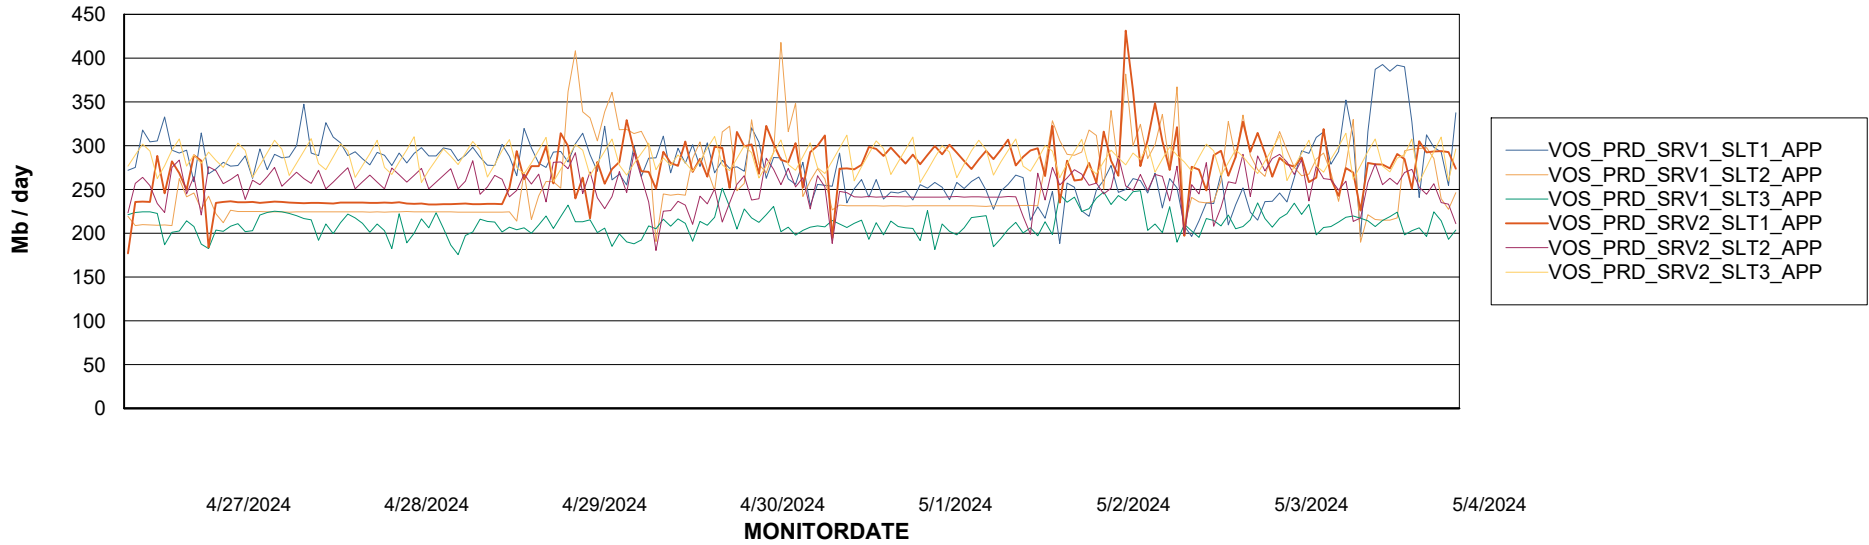

ABSSolute Application Server Services

Avg memory used per ABS Server Service