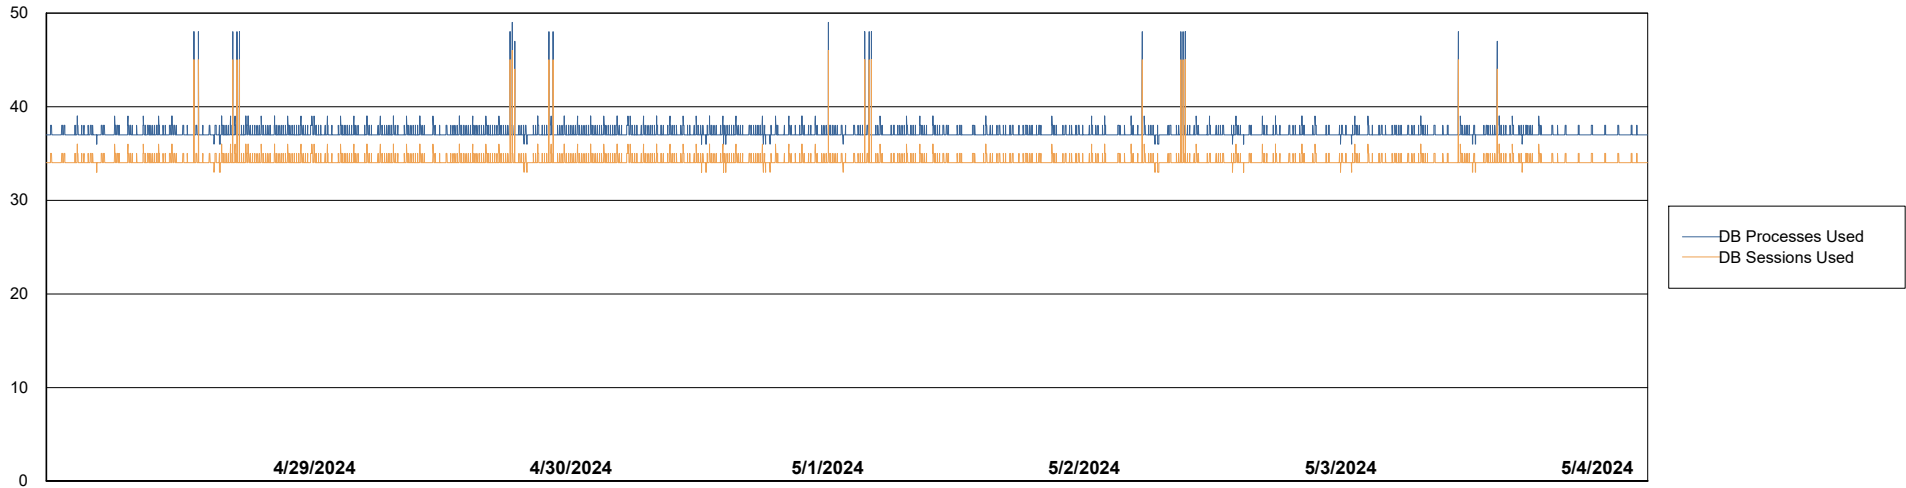

Weekly SLA Customer Report

Customer VEN_Production
Database ID 35

Database Performance VENDB_Production_ABS1

Weekly SLA Customer Report

Customer VEN_Production
Database ID 35

Database Performance VENDB_Standby_ABS1_SB

DB Processes Max 300

Weekly SLA Customer Report

Customer VEN_Production
 Database ID 35

DATABASE SIZE VENDB_Production_ABS1

Database growth over last month

Database Tablespace VENDB_Production_ABS1

| Date | Tablespace Name | Filesize (Gb) | Usedsize (Gb) | Percentage free |
|-----------|-----------------|---------------|---------------|-----------------|
| 5/4/2024 | ABSDATA | 230 | 192 | 17 |
| | INDX | 216 | 179 | 17 |
| 5/3/2024 | ABSDATA | 230 | 192 | 17 |
| | INDX | 216 | 179 | 17 |
| 5/2/2024 | ABSDATA | 230 | 191 | 17 |
| | INDX | 216 | 179 | 17 |
| 5/1/2024 | ABSDATA | 230 | 191 | 17 |
| | INDX | 216 | 179 | 17 |
| 4/30/2024 | ABSDATA | 230 | 191 | 17 |
| | INDX | 216 | 179 | 17 |
| 4/29/2024 | ABSDATA | 230 | 191 | 17 |
| | INDX | 216 | 179 | 17 |
| 4/28/2024 | ABSDATA | 230 | 191 | 17 |
| | INDX | 216 | 179 | 17 |