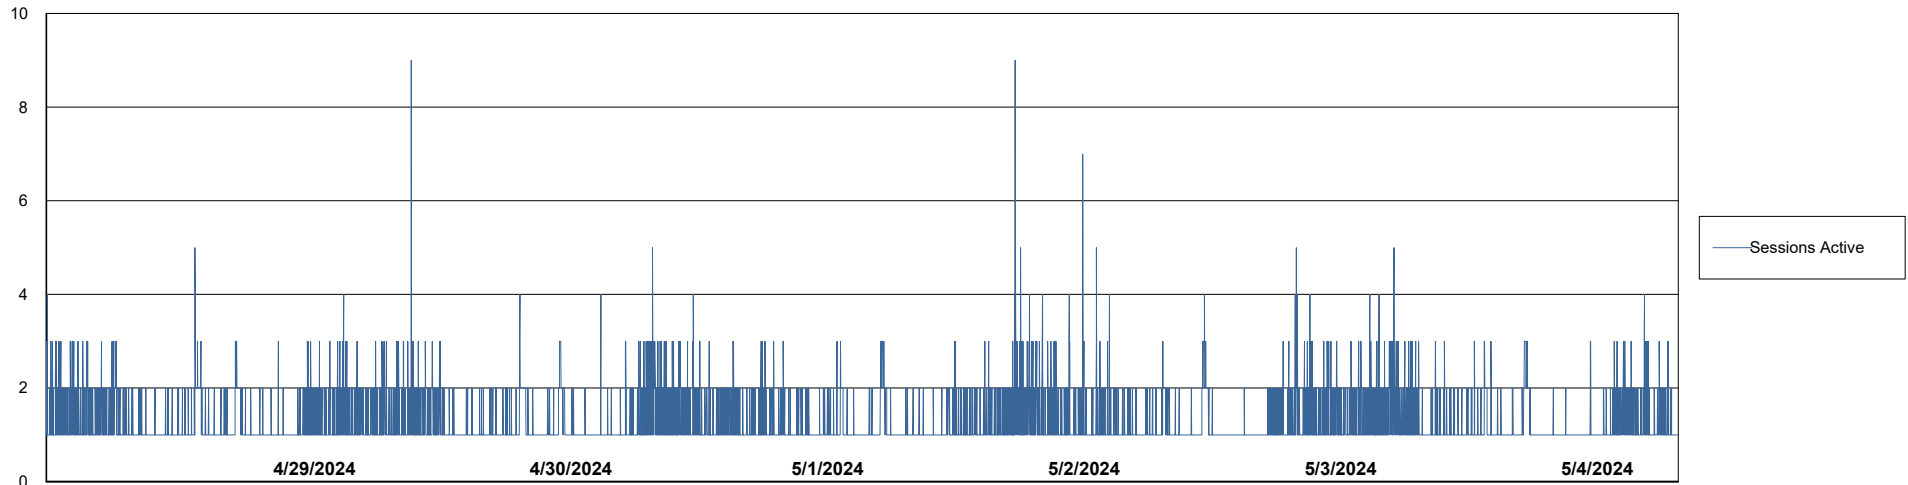

Harddisk Usage VEN_PRD_VENABS07_SB-DB

| | Free disk space on C: (%) | Total disk space on C: (Gb) | Used disk space on C: (Gb) | Free disk space on D: (%) | Total disk space on D: (Gb) | Used disk space on D: (Gb) | Free disk space on E: (%) | Total disk space on E: (Gb) | Used disk space on E: (Gb) |
|-----------|---------------------------|-----------------------------|----------------------------|---------------------------|-----------------------------|----------------------------|---------------------------|-----------------------------|----------------------------|
| 5/4/2024 | 33 | 102 | 68 | 17 | 1,000 | 830 | 85 | 400 | 62 |
| 5/3/2024 | 33 | 102 | 68 | 17 | 1,000 | 830 | 85 | 400 | 62 |
| 5/2/2024 | 33 | 102 | 68 | 17 | 1,000 | 830 | 84 | 400 | 63 |
| 5/1/2024 | 33 | 102 | 68 | 17 | 1,000 | 830 | 85 | 400 | 60 |
| 4/30/2024 | 33 | 102 | 68 | 17 | 1,000 | 830 | 86 | 400 | 56 |
| 4/29/2024 | 33 | 102 | 69 | 17 | 1,000 | 830 | 87 | 400 | 53 |
| 4/28/2024 | 32 | 102 | 69 | 17 | 1,000 | 830 | 87 | 400 | 51 |

Weekly SLA Customer Report

Customer VEN_Production
Database ID 35

Database Performance VENDB_Production_ABS1

Weekly SLA Customer Report

Customer VEN_Production
Database ID 35

Database Performance VENDB_Standby_ABS1_SB