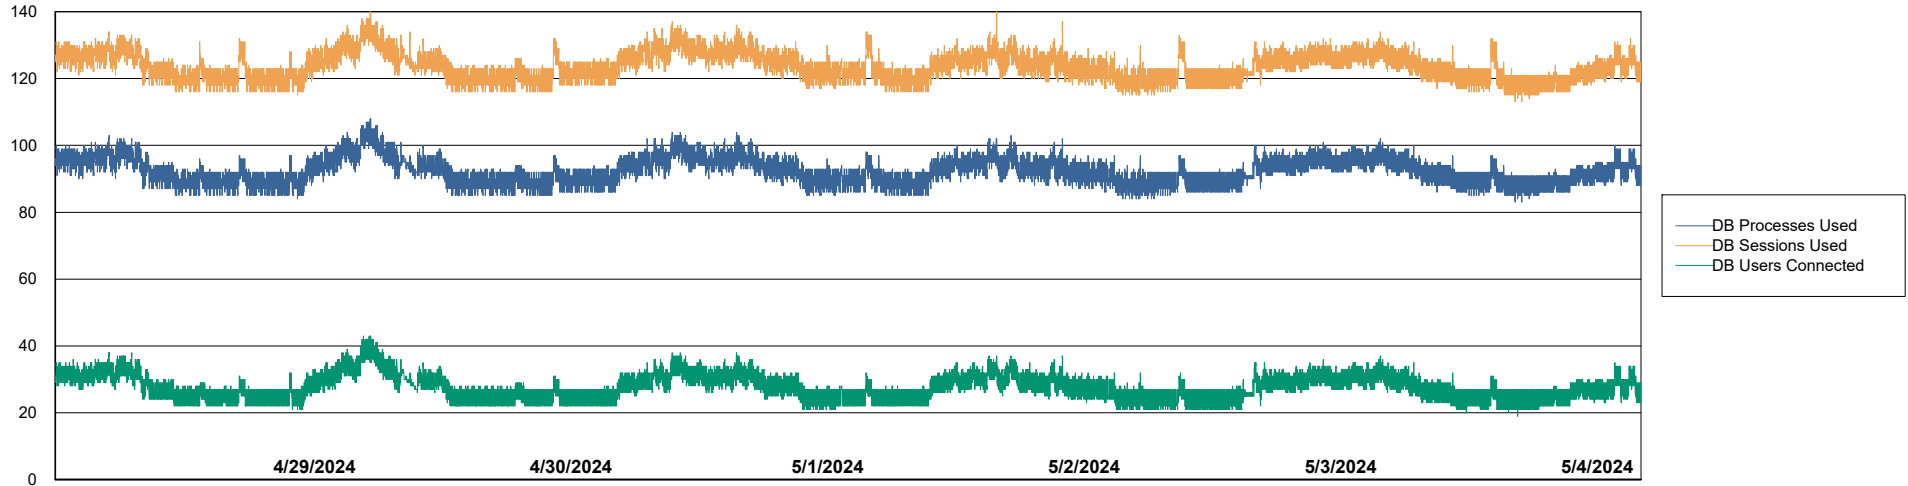

Harddisk Usage VEN_PRD_VENABS07_SB-DB

| | Free disk space on C: (%) | Total disk space on C: (Gb) | Used disk space on C: (Gb) | Free disk space on D: (%) | Total disk space on D: (Gb) | Used disk space on D: (Gb) | Free disk space on E: (%) | Total disk space on E: (Gb) | Used disk space on E: (Gb) |
|-----------|---------------------------|-----------------------------|----------------------------|---------------------------|-----------------------------|----------------------------|---------------------------|-----------------------------|----------------------------|
| 5/4/2024 | 33 | 102 | 68 | 17 | 1,000 | 830 | 85 | 400 | 62 |
| 5/3/2024 | 33 | 102 | 68 | 17 | 1,000 | 830 | 85 | 400 | 62 |
| 5/2/2024 | 33 | 102 | 68 | 17 | 1,000 | 830 | 84 | 400 | 63 |
| 5/1/2024 | 33 | 102 | 68 | 17 | 1,000 | 830 | 85 | 400 | 60 |
| 4/30/2024 | 33 | 102 | 68 | 17 | 1,000 | 830 | 86 | 400 | 56 |
| 4/29/2024 | 33 | 102 | 69 | 17 | 1,000 | 830 | 87 | 400 | 53 |
| 4/28/2024 | 32 | 102 | 69 | 17 | 1,000 | 830 | 87 | 400 | 51 |

Weekly SLA Customer Report

Customer VEN_Production
Database ID 35

Database Performance VENDB_Production_ABS1

Weekly SLA Customer Report

Customer VEN_Production
Database ID 35

Database Performance VENDB_Standby_ABS1_SB