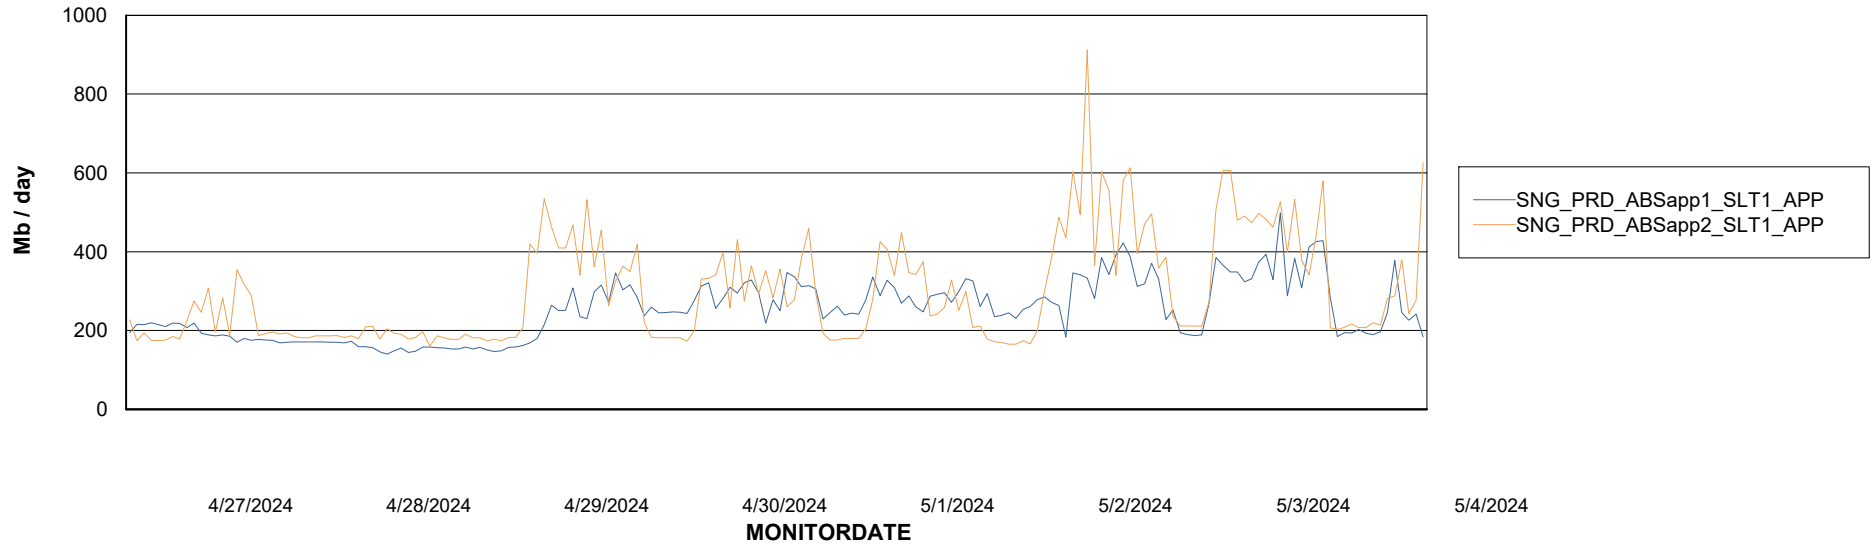

ABSSolute Application Server Services

Avg memory used per ABS Server Service