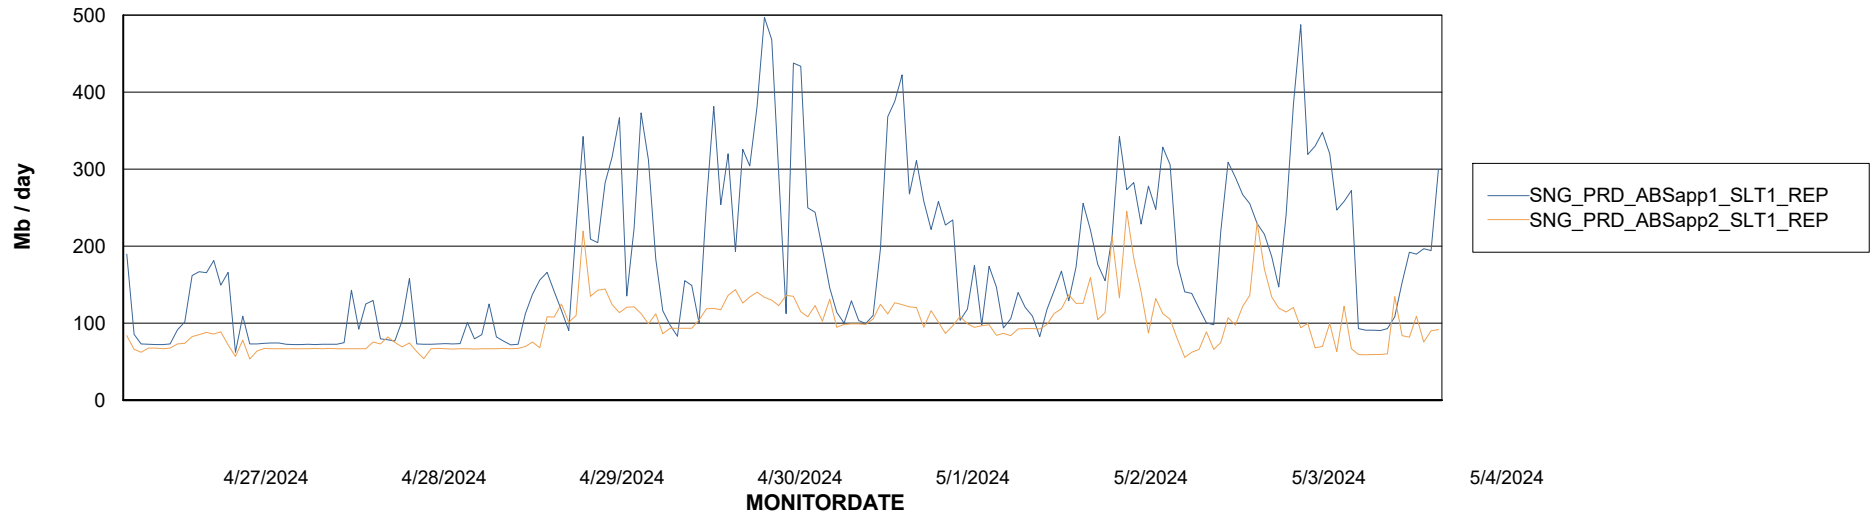

ABSSolute Application ReportServer Services

Avg memory used per ReportServer Service