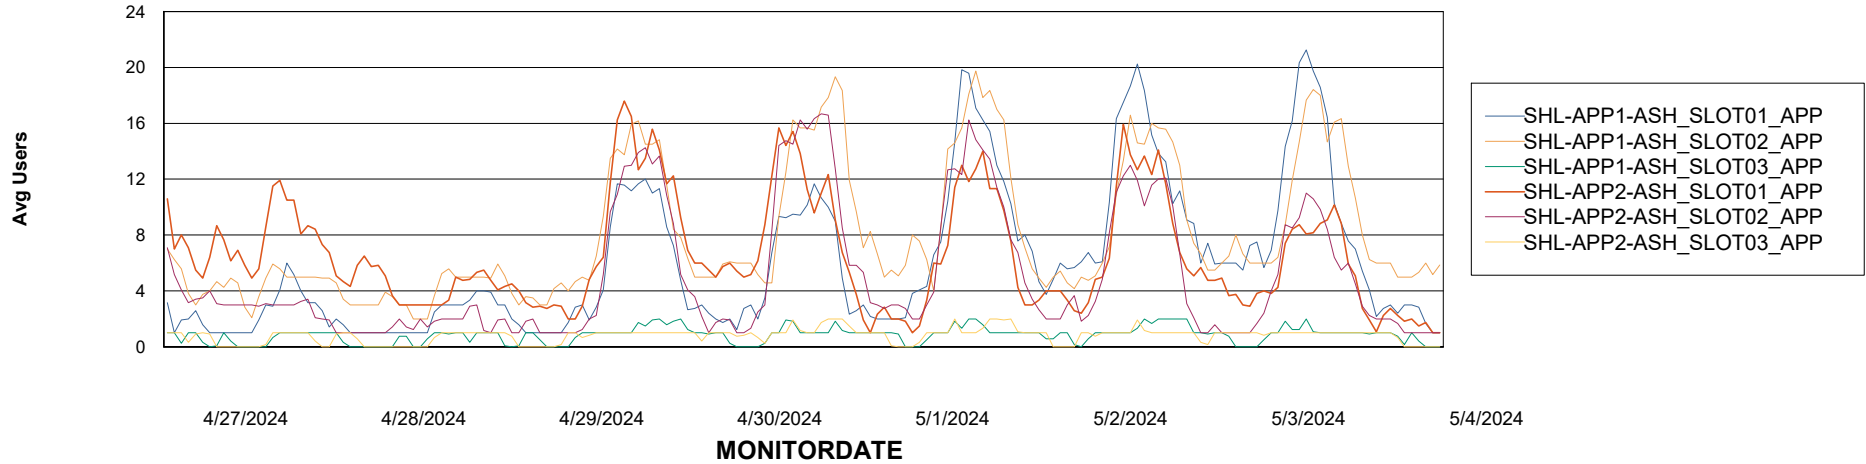

Avg users per day per ABS server