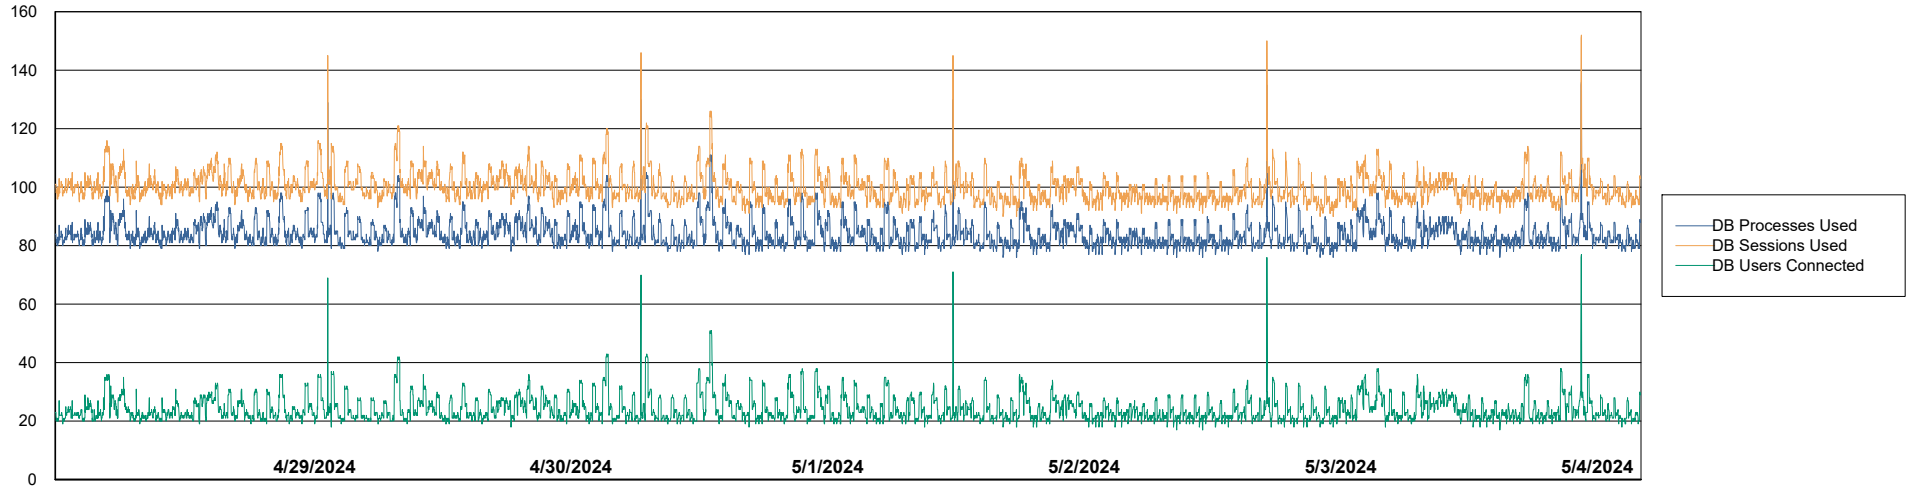

Database Performance SHL-BI-ASH_PROD_ABS1