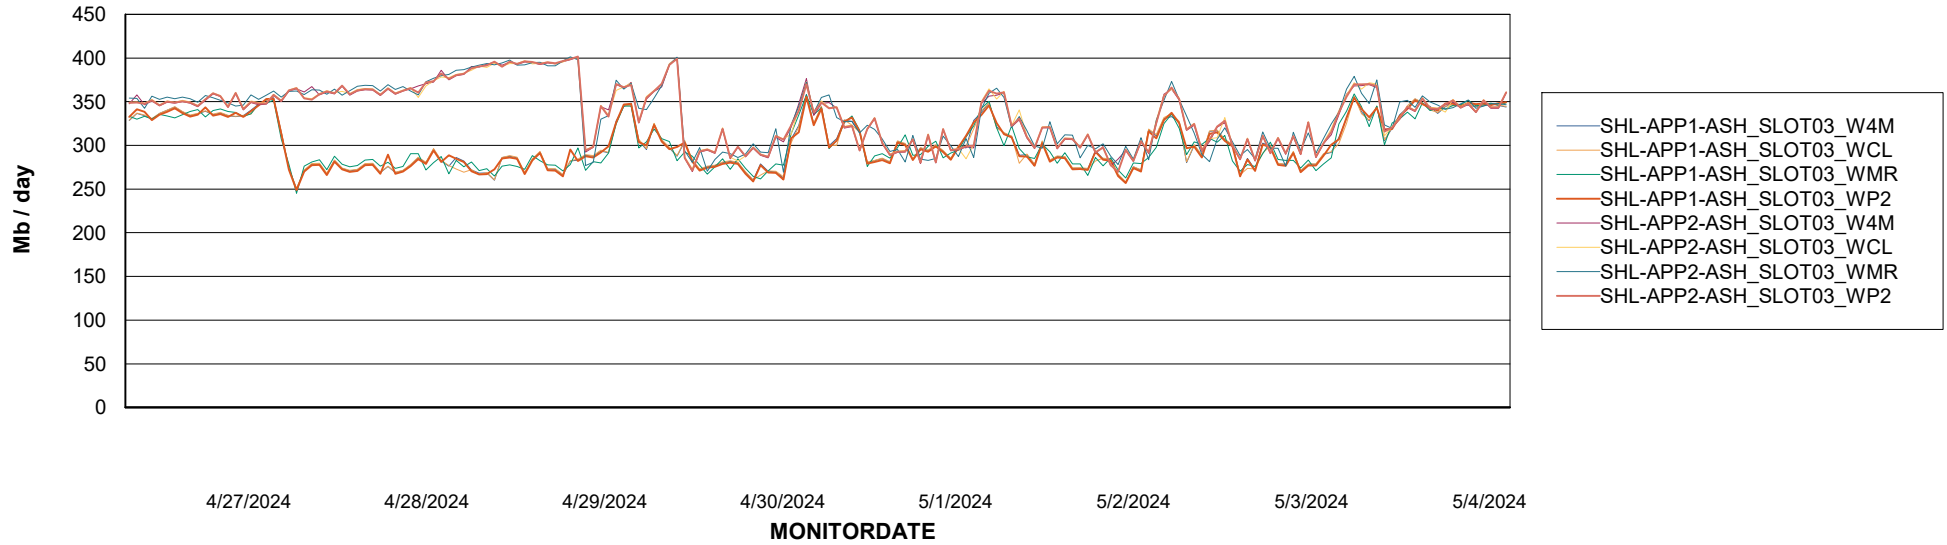

ABSSolute Web Component Services

Avg memory used per ABS Web component