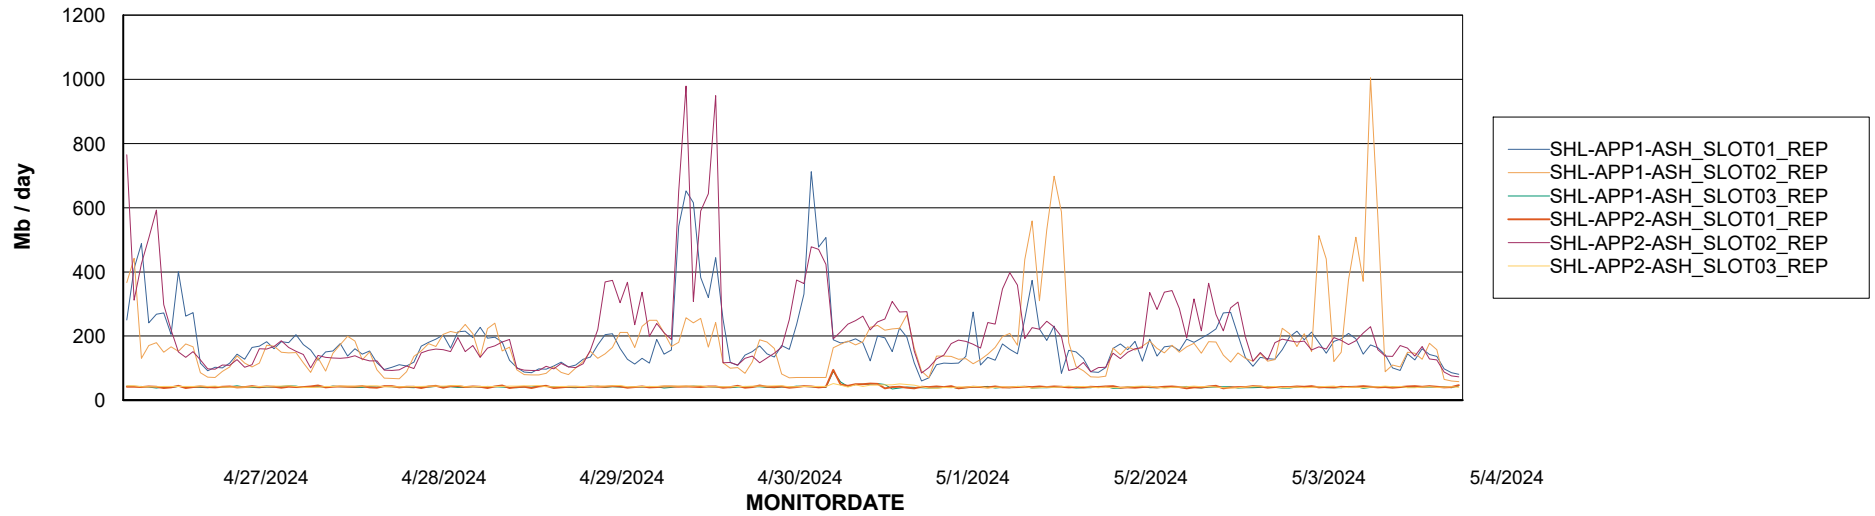

ABSSolute Application ReportServer Services

Avg memory used per ReportServer Service