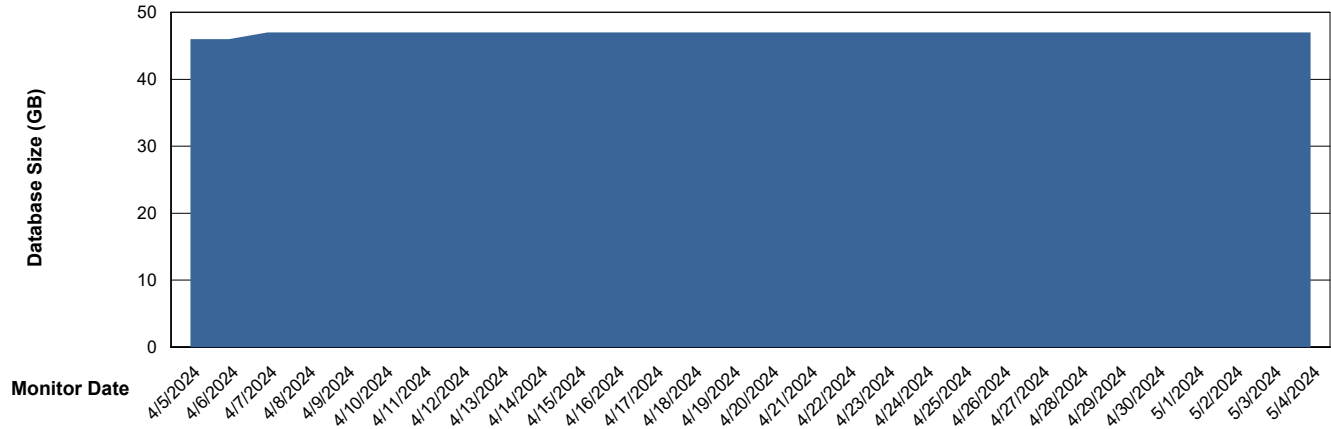

DATABASE SIZE SHL-BI-ASH_PROD_ABS1

Database growth over last month