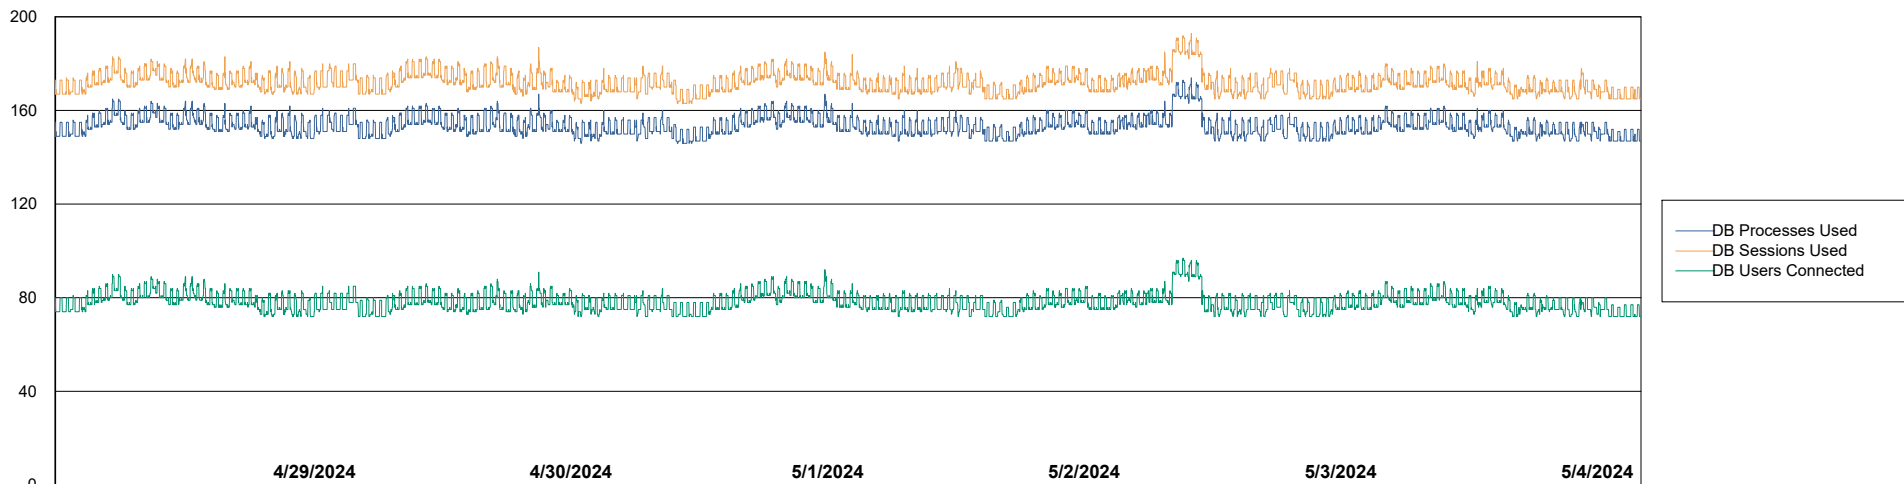

Database Performance SHL-DBS1-ASH_PROD_ABS1