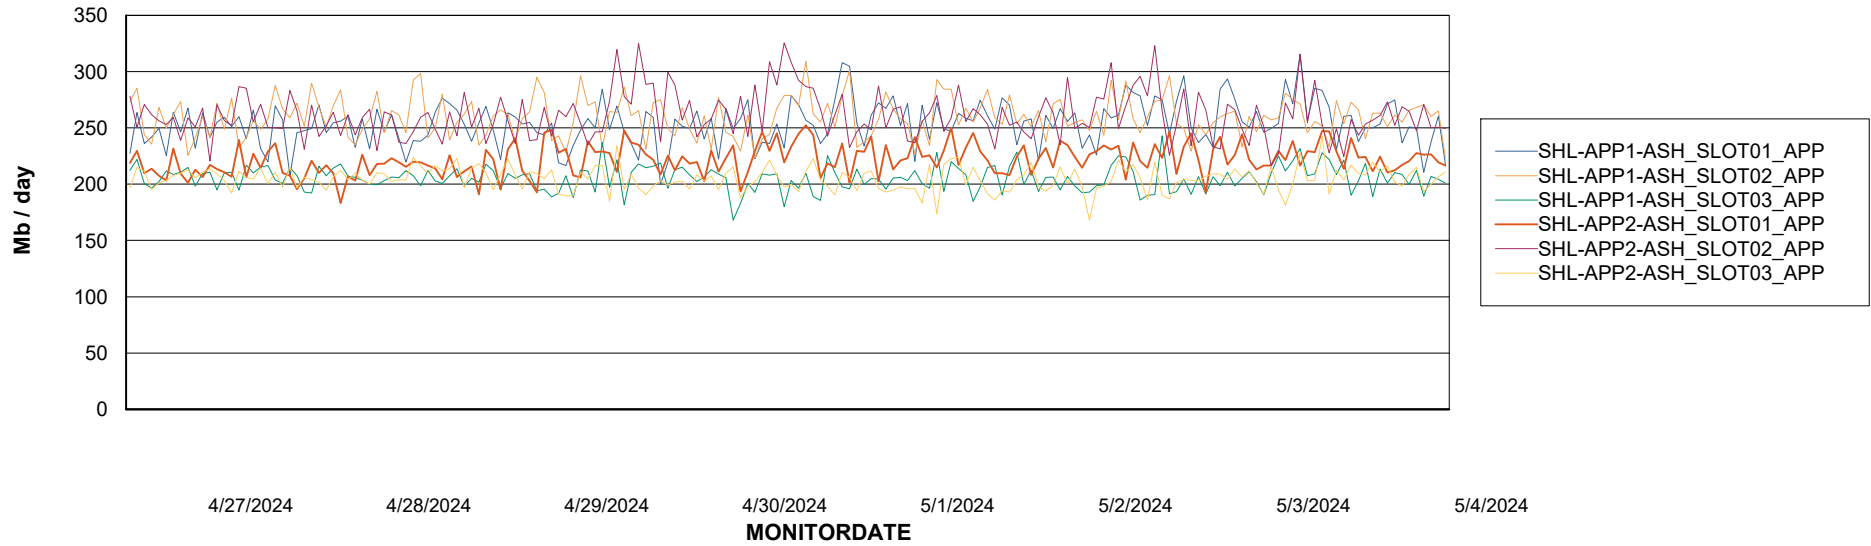

ABSSolute Application Server Services

Avg memory used per ABS Server Service