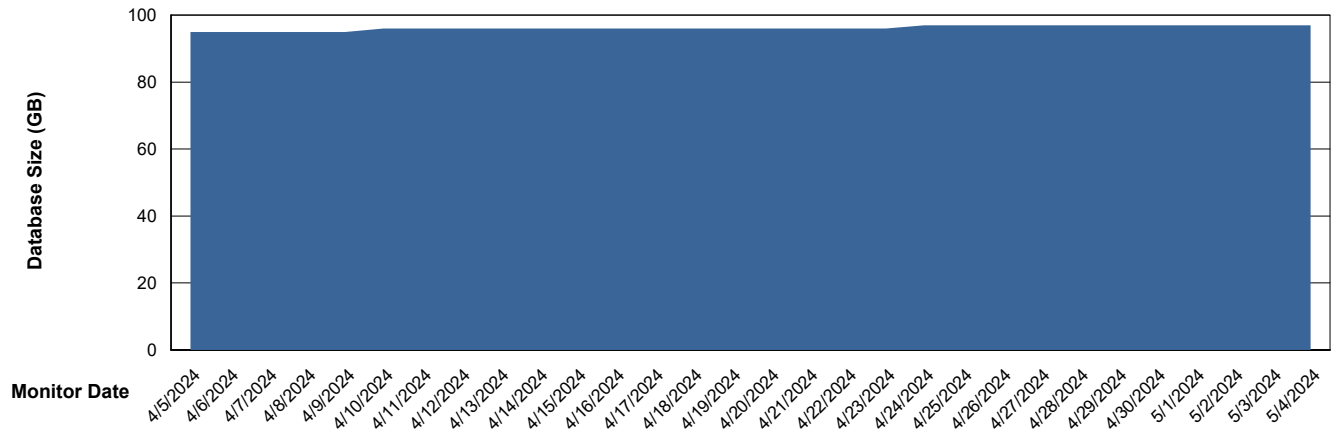

DATABASE SIZE SHL-DBS1-ASH_PROD_ABS1

Database growth over last month