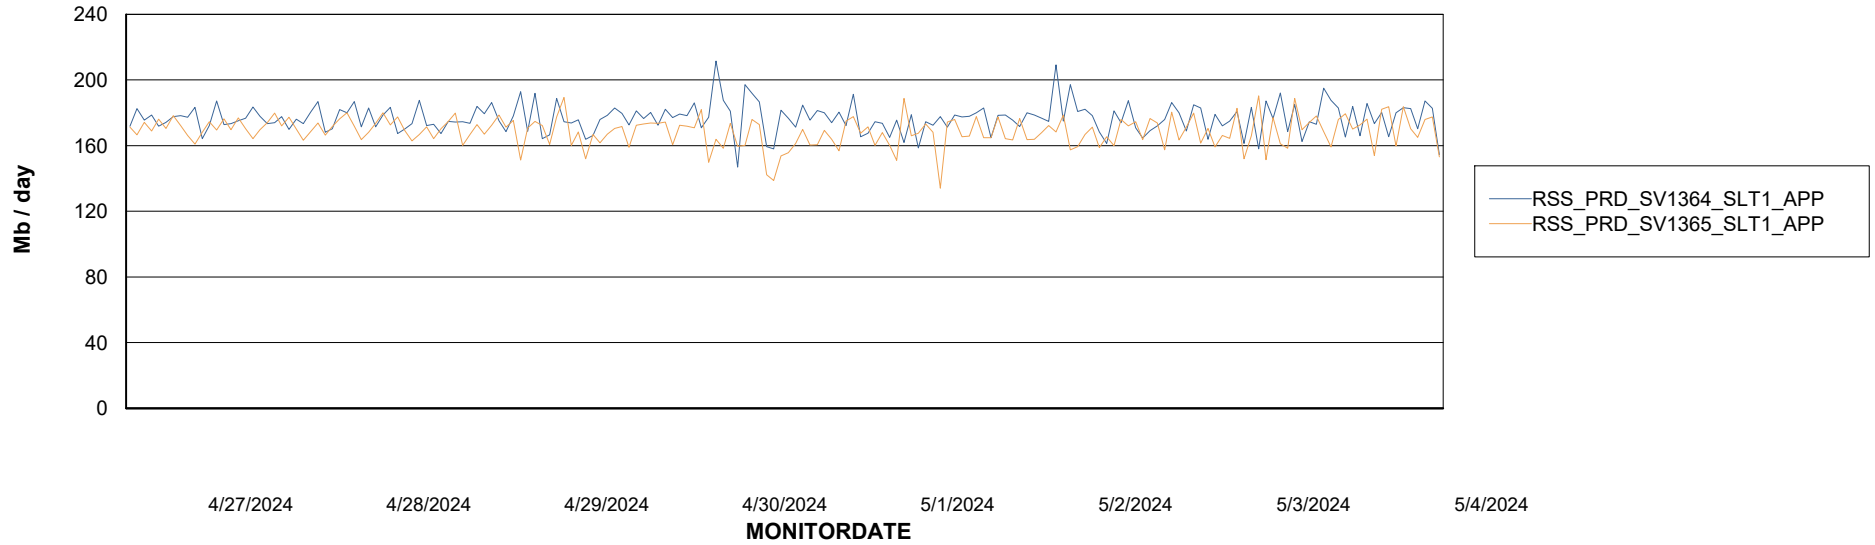

ABSSolute Application Server Services

Avg memory used per ABS Server Service