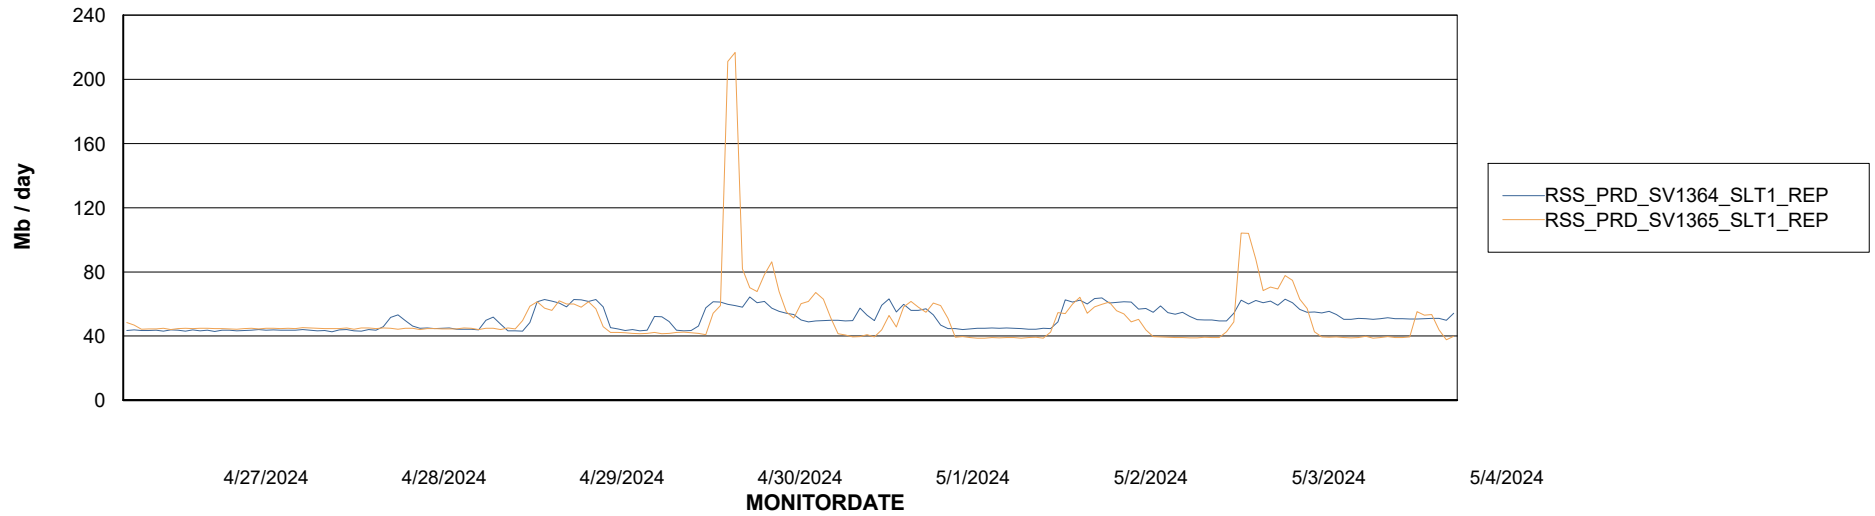

Avg memory used per ABS Server Service

Avg users per day per ABS server

Weekly SLA Customer Report

Customer RSS Production
Database ID 52

ABSSolute Application ReportServer Services

Avg memory used per ReportServer Service