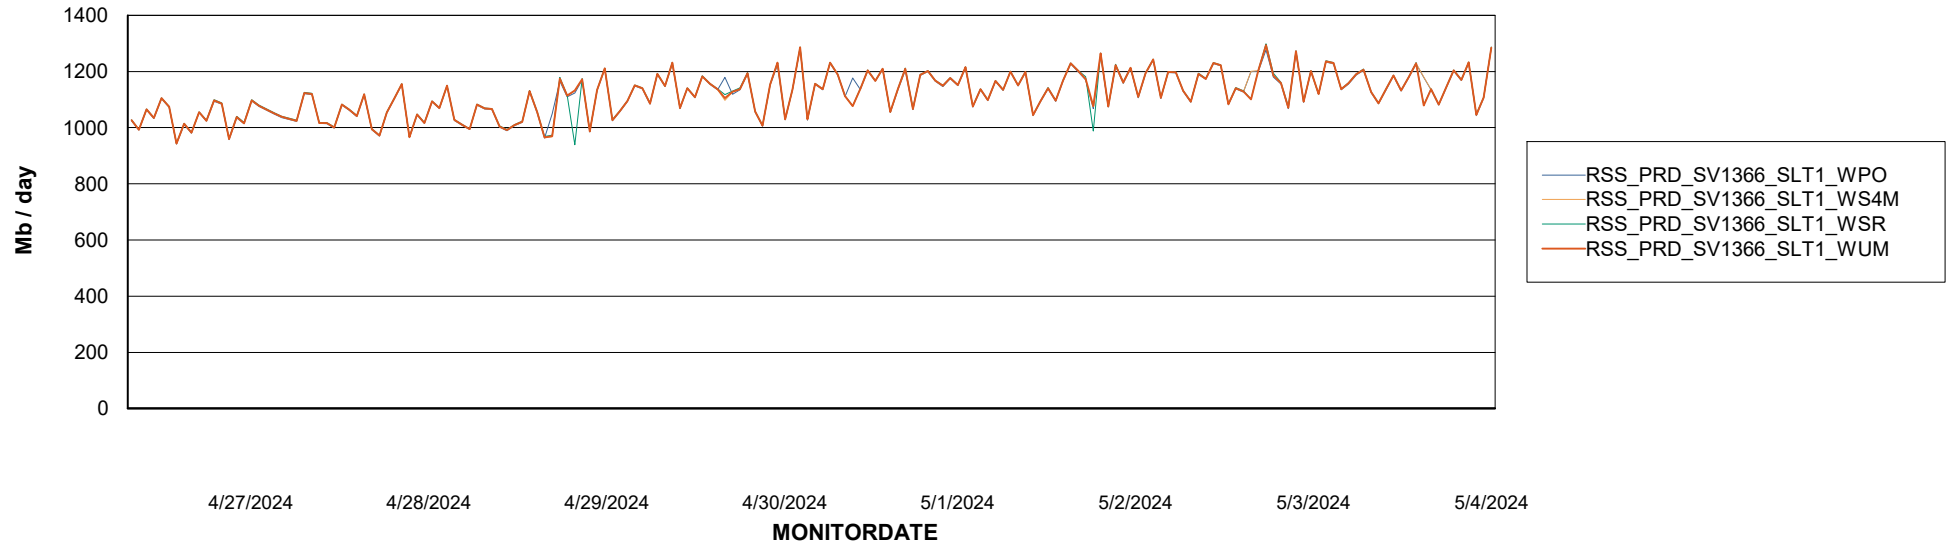

ABSSolute Web Component Services

Avg memory used per ABS Web component